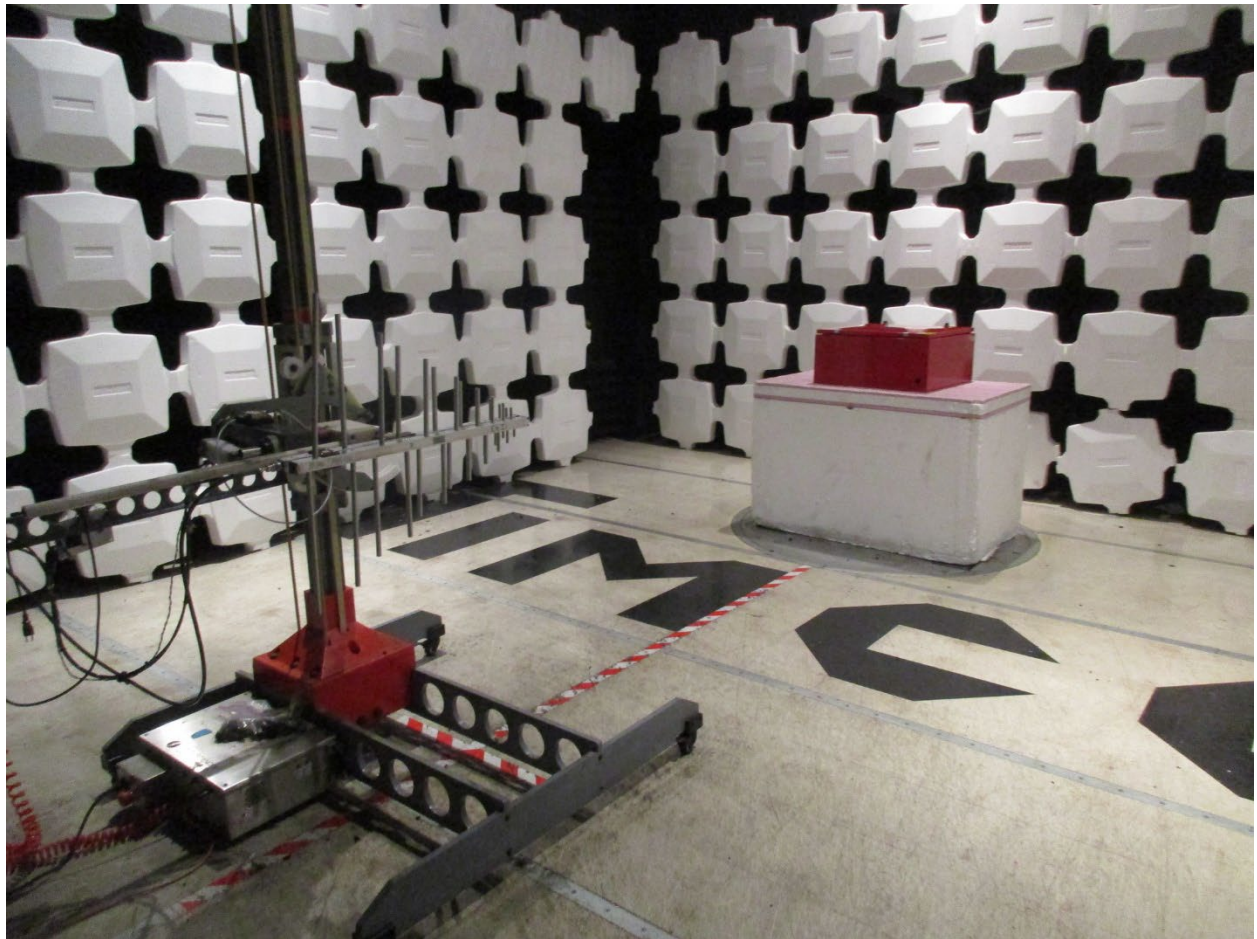

ANNEX B – Test Setup Photograph Exhibit

Radio Solutions, Inc.  
FCC ID: 2AHVPSB700M5BDSP

Conducted Test Setup

Radiated Testing, Table Setup

Radiated Testing, Below 1 GHz

Radiated Testing, Below 1 GHz #2

Radiated Testing, Above 1 GHz

## AC Powerline Conducted Testing