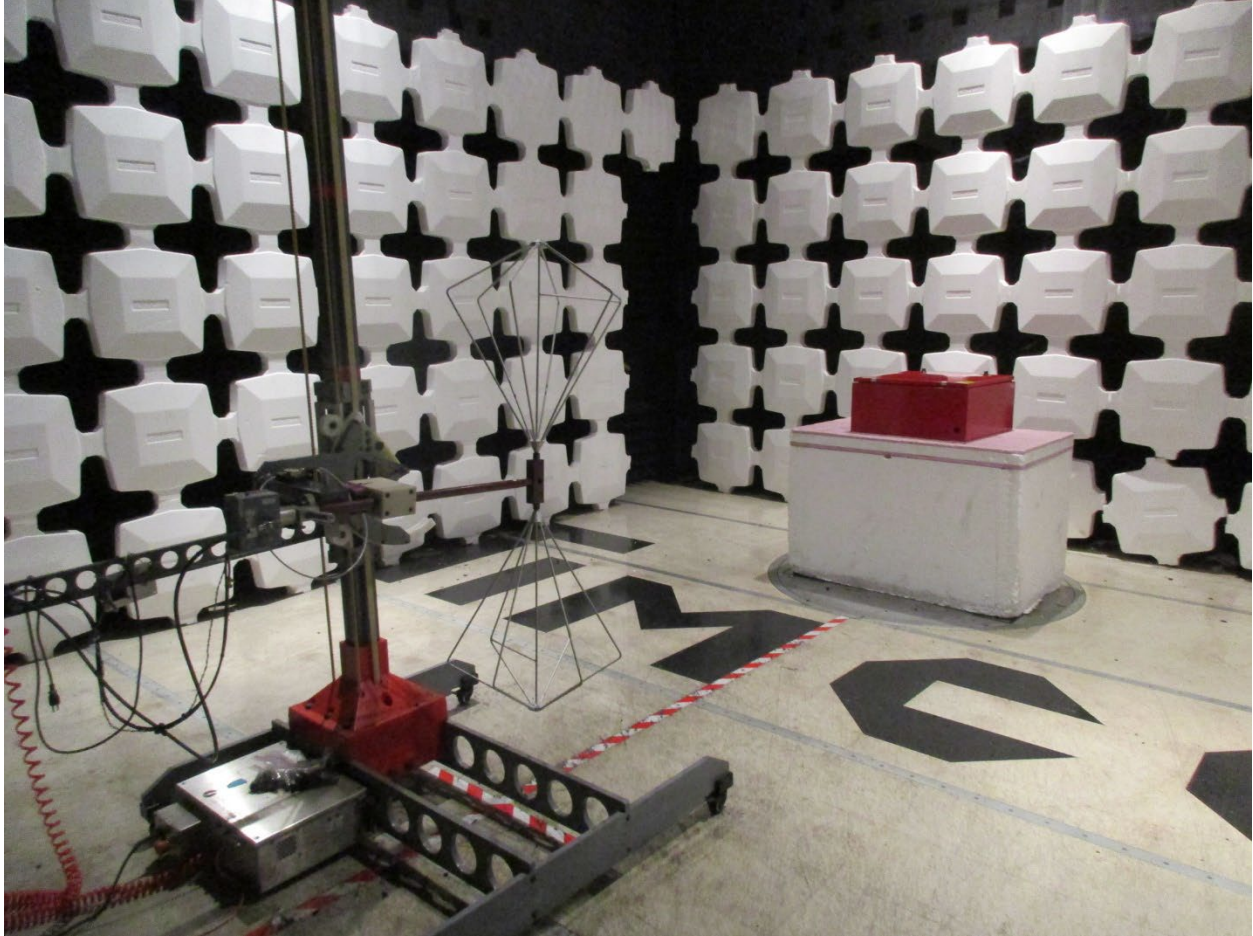

ANNEX B – Test Setup Photograph Exhibit

Radio Solutions, Inc.  
FCC ID: 2AHVPSB700M5BDSP

Conducted Test Setup

Radiated Testing, Table Setup

Radiated Testing, Below 1 GHz

Radiated Testing, Below 1 GHz #2

Radiated Testing, Above 1 GHz

## AC Powerline Conducted Testing