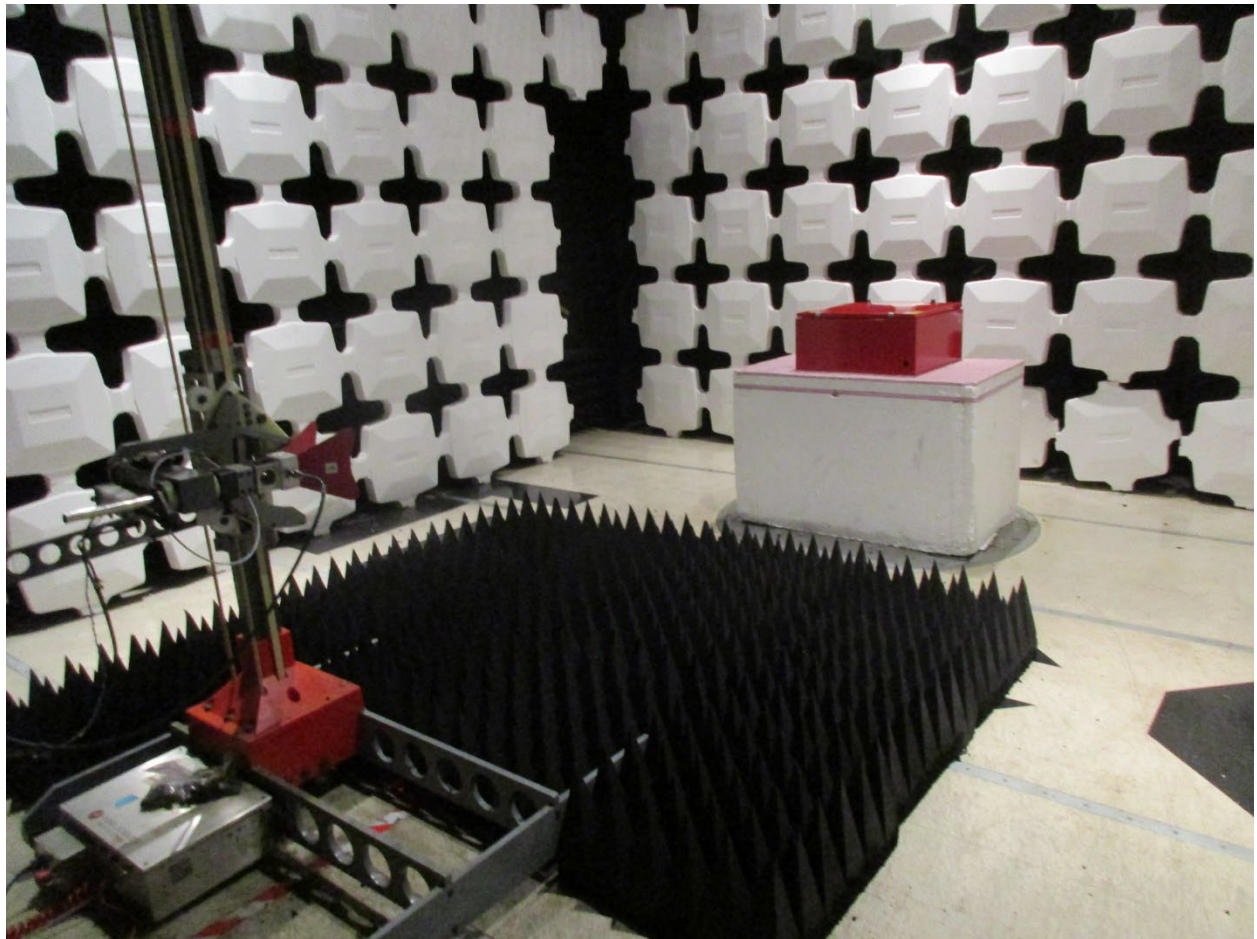

ANNEX B – Test Setup Photograph Exhibit

Radio Solutions, Inc.  
FCC ID: 2AHVPSB700M5BDSP

Conducted Test Setup

Radiated Testing, Table Setup

Radiated Testing, Below 1 GHz

Radiated Testing, Below 1 GHz #2

Radiated Testing, Above 1 GHz

## AC Powerline Conducted Testing