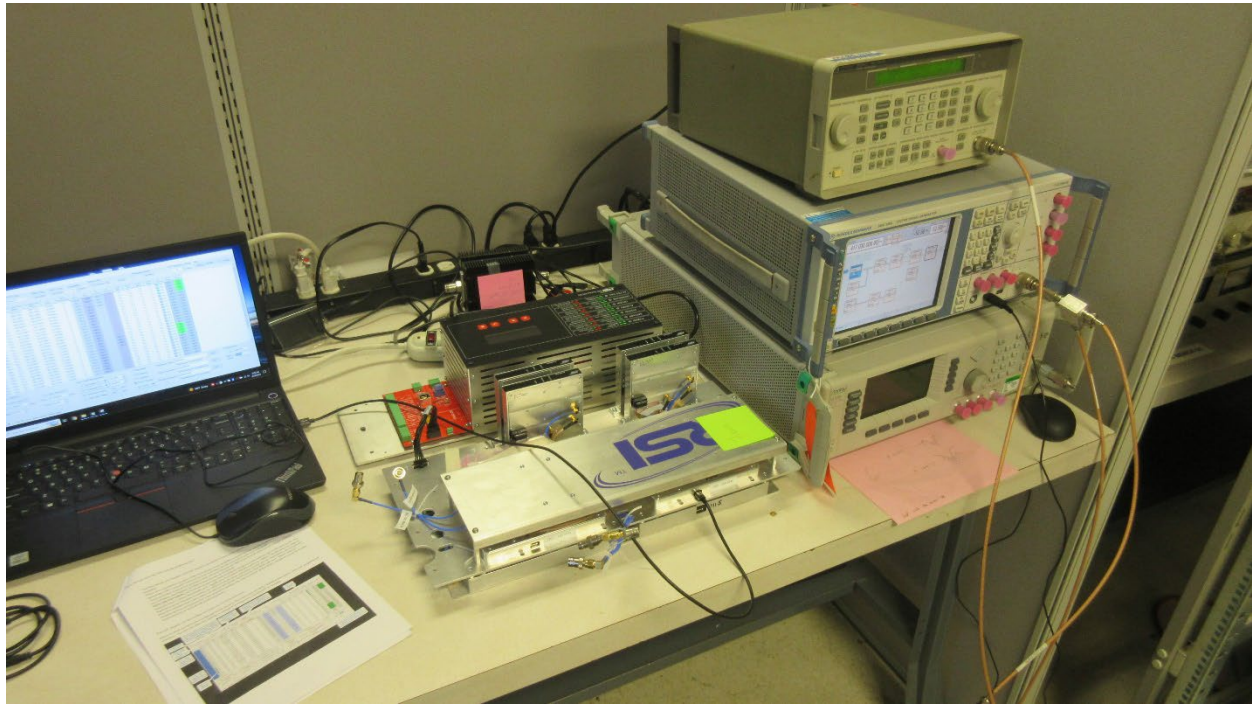

ANNEX B – Test Setup Photograph Exhibit

Radio Solutions, Inc.  
FCC ID: 2AHVPSB700M5BDSP

Conducted Test Setup

Radiated Testing, Table Setup

Radiated Testing, Below 1 GHz

Radiated Testing, Below 1 GHz #2

Radiated Testing, Above 1 GHz

## AC Powerline Conducted Testing