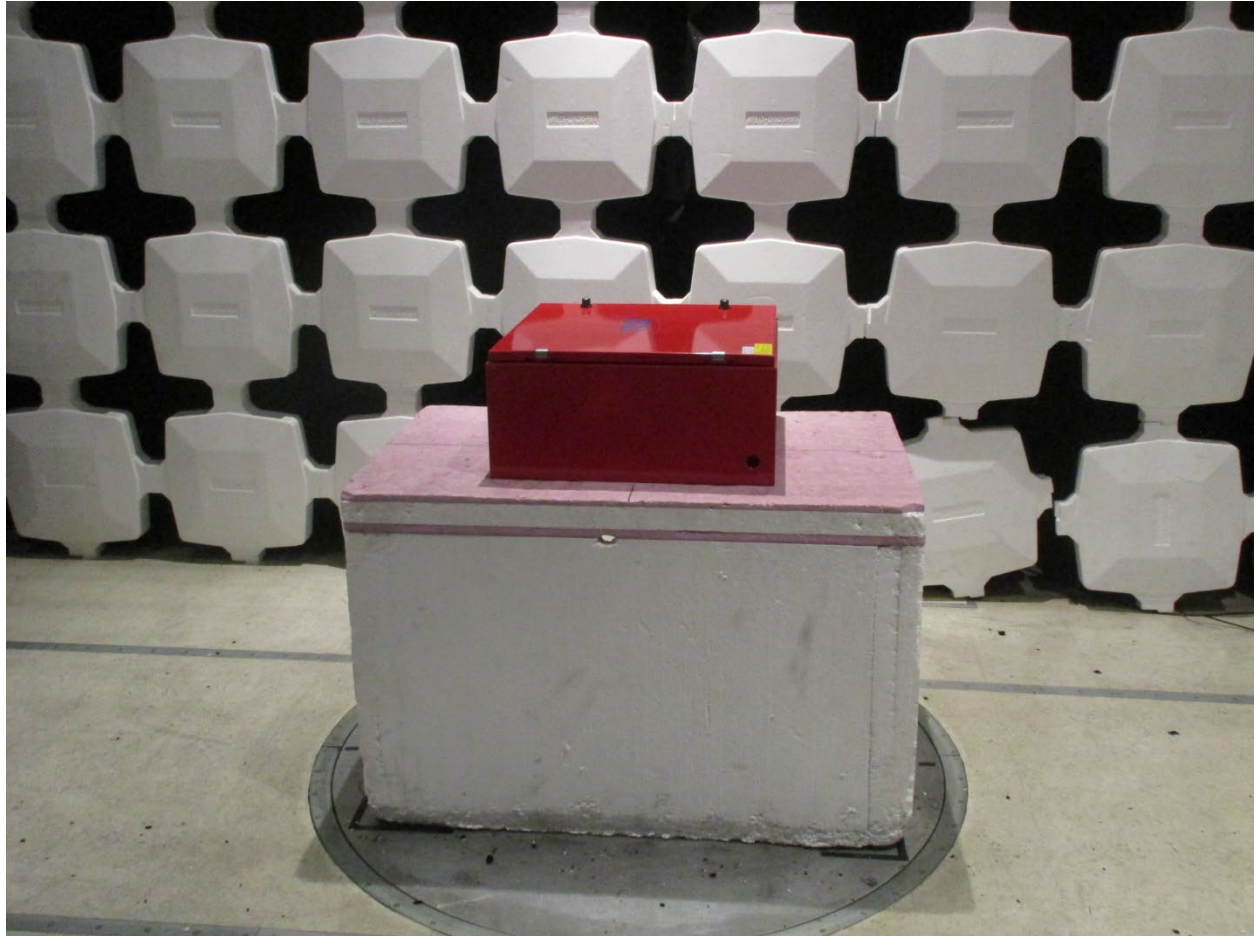

ANNEX B – Test Setup Photograph Exhibit

Radio Solutions, Inc.  
FCC ID: 2AHVPSB700M5BDSP

Conducted Test Setup

Radiated Testing, Table Setup

Radiated Testing, Below 1 GHz

Radiated Testing, Below 1 GHz #2

Radiated Testing, Above 1 GHz

## AC Powerline Conducted Testing