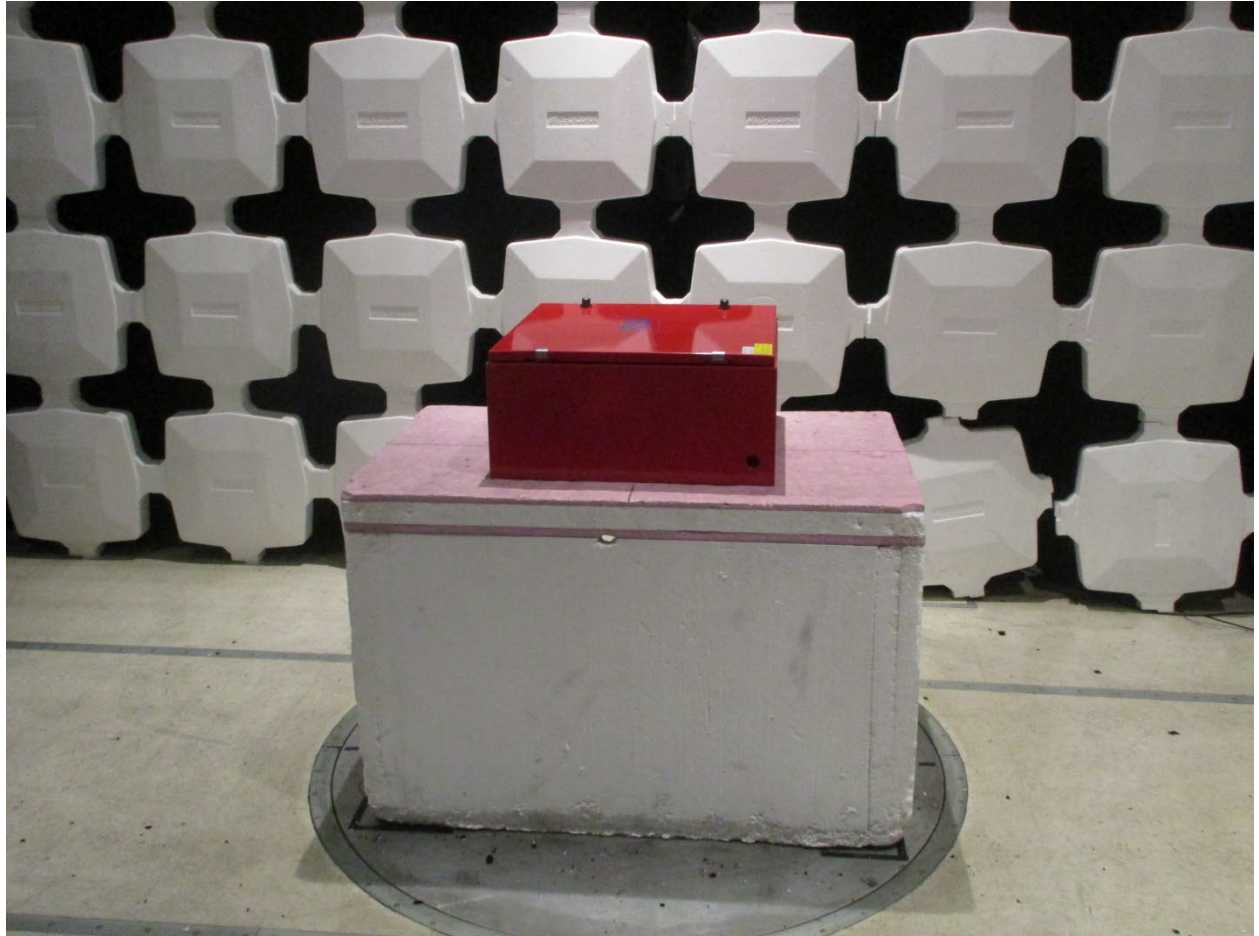

ANNEX B – Test Setup Photograph Exhibit

Radio Solutions, Inc.  
FCC ID: 2AHVPSB700M5BANA

Conducted Test Setup

Radiated Testing, Table Setup

Radiated Testing, Below 1 GHz

Radiated Testing, Below 1 GHz #2

Radiated Testing, Above 1 GHz

## AC Powerline Conducted Testing