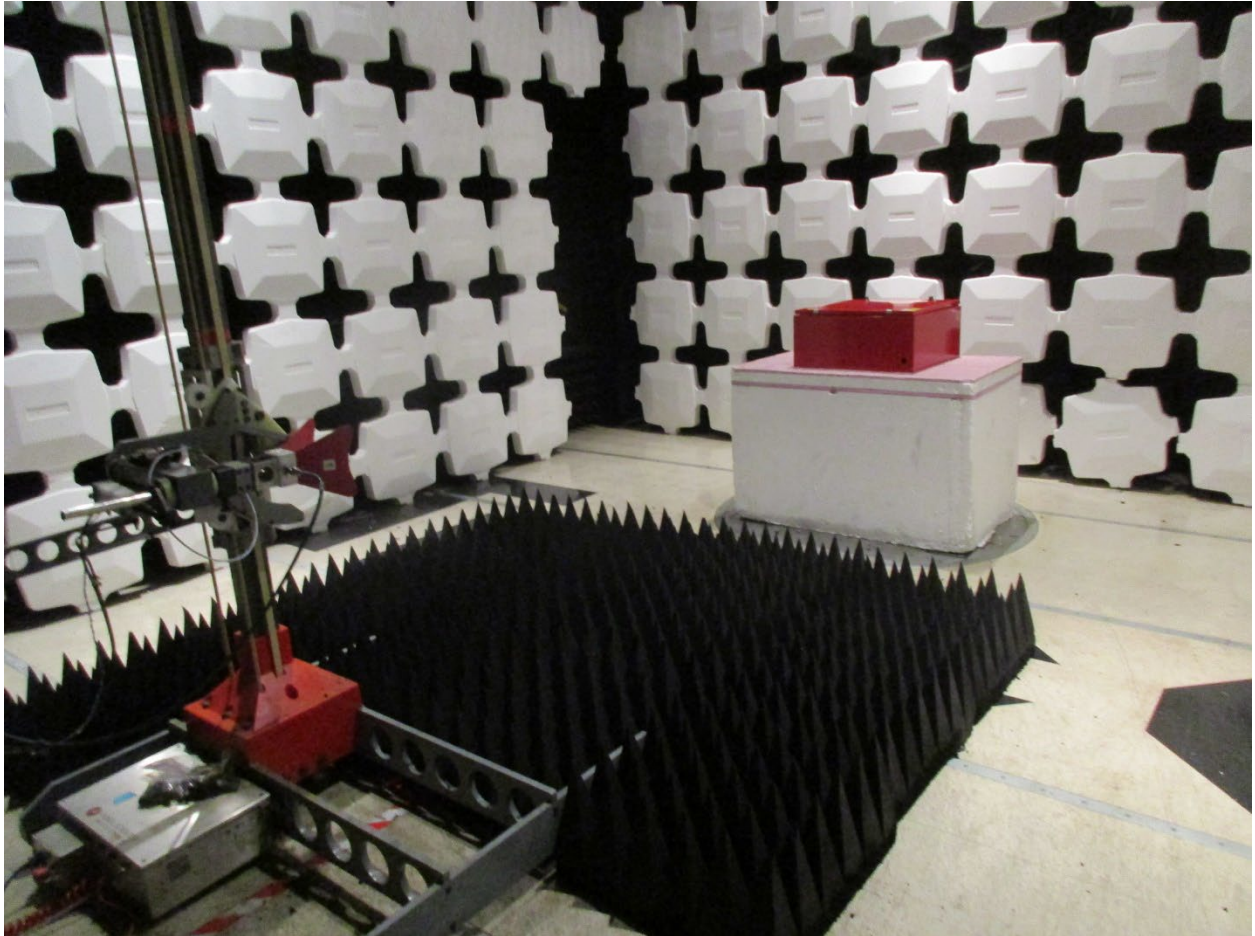

ANNEX B – Test Setup Photograph Exhibit

Radio Solutions, Inc.  
FCC ID: 2AHVPSB700M5BANA

Conducted Test Setup

Radiated Testing, Table Setup

Radiated Testing, Below 1 GHz

Radiated Testing, Below 1 GHz #2

Radiated Testing, Above 1 GHz

## AC Powerline Conducted Testing