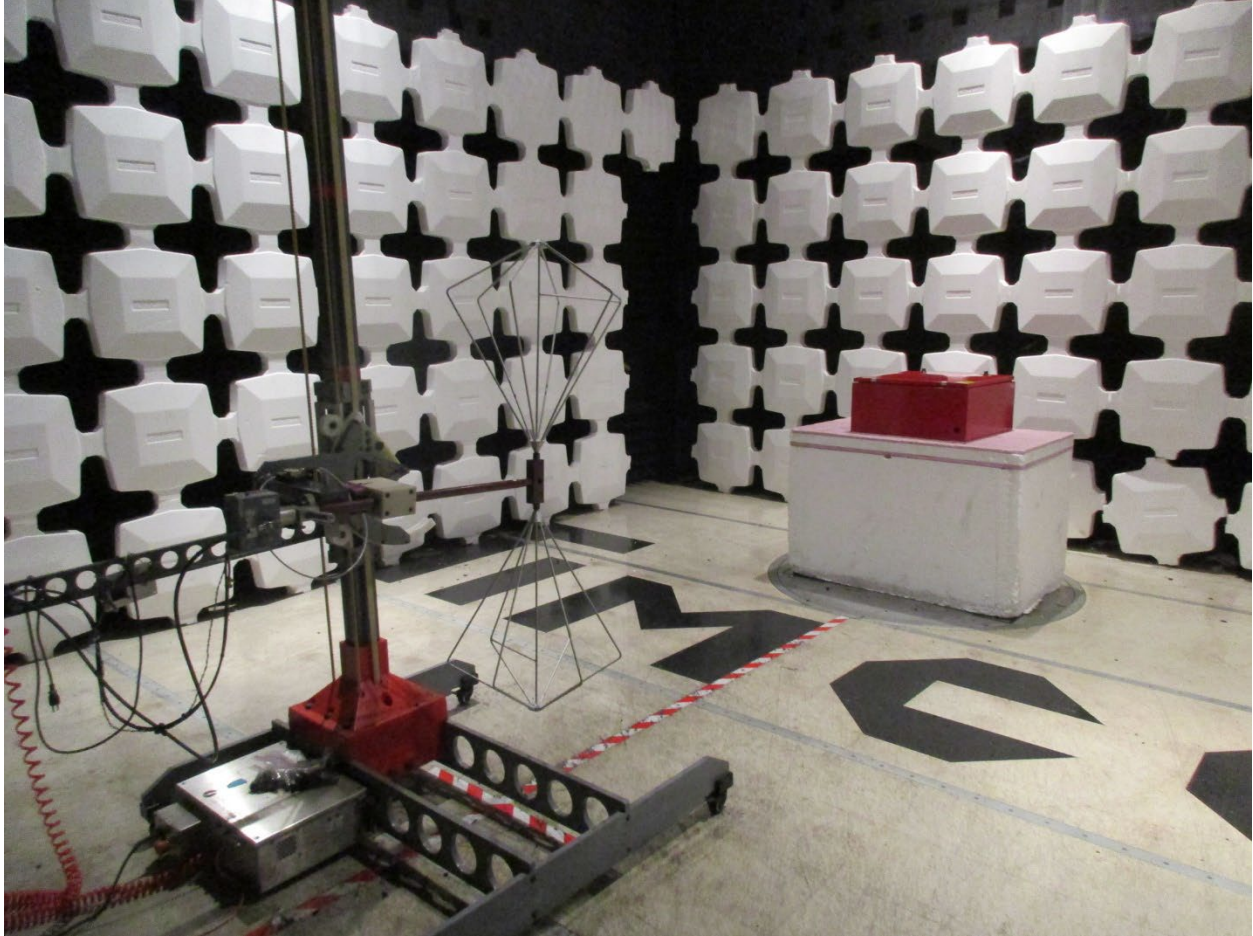

ANNEX B – Test Setup Photograph Exhibit

Radio Solutions, Inc.  
FCC ID: 2AHVPSB700M5BANA

Conducted Test Setup

Radiated Testing, Table Setup

Radiated Testing, Below 1 GHz

Radiated Testing, Below 1 GHz #2

Radiated Testing, Above 1 GHz

## AC Powerline Conducted Testing