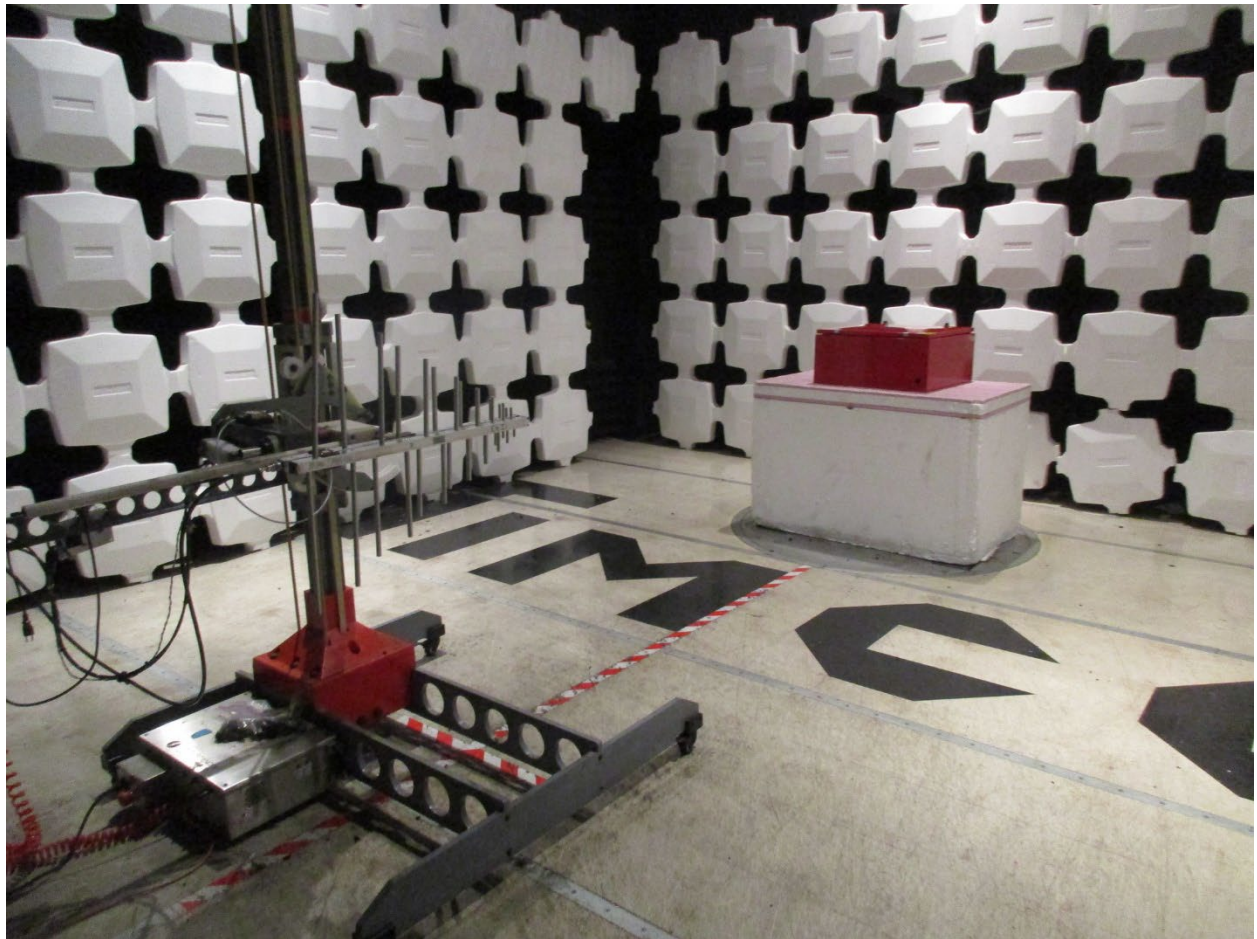

ANNEX B – Test Setup Photograph Exhibit

Radio Solutions, Inc.  
FCC ID: 2AHVPSB700M5BANA

Conducted Test Setup

Radiated Testing, Table Setup

Radiated Testing, Below 1 GHz

Radiated Testing, Below 1 GHz #2

Radiated Testing, Above 1 GHz

## AC Powerline Conducted Testing