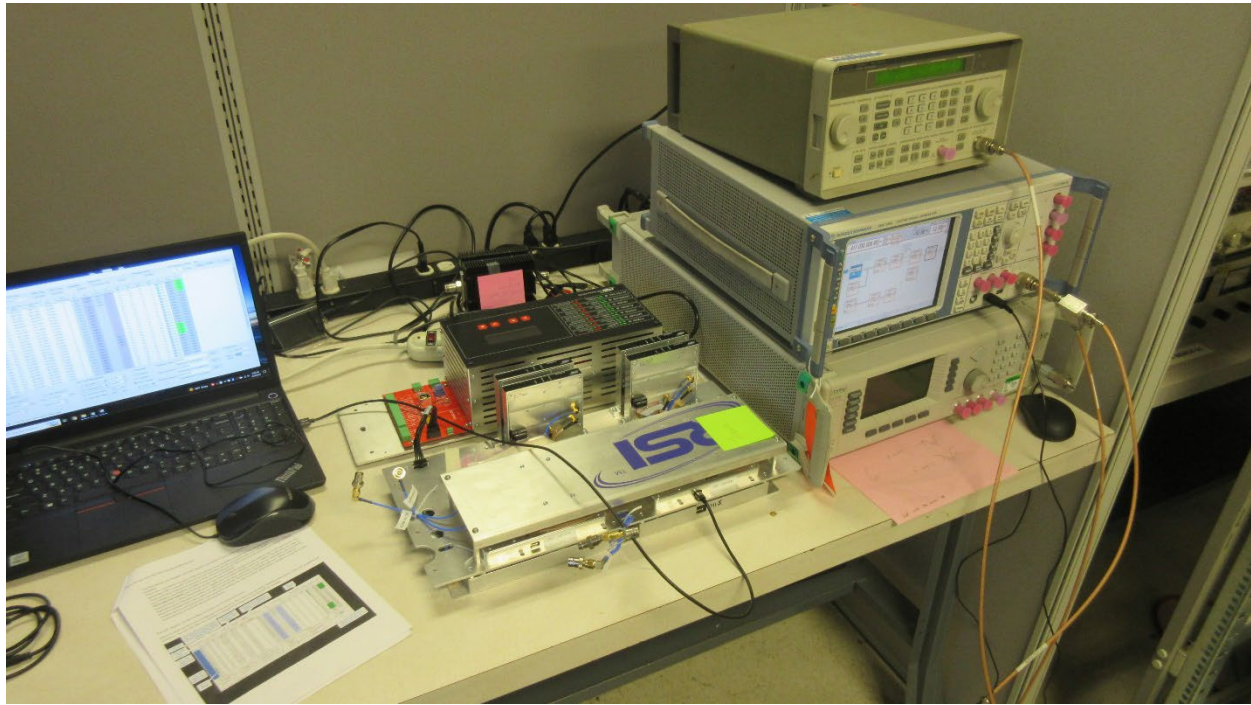

ANNEX B – Test Setup Photograph Exhibit

Radio Solutions, Inc.  
FCC ID: 2AHVPSB700M5BANA

Conducted Test Setup

Radiated Testing, Table Setup

Radiated Testing, Below 1 GHz

Radiated Testing, Below 1 GHz #2

Radiated Testing, Above 1 GHz

## AC Powerline Conducted Testing