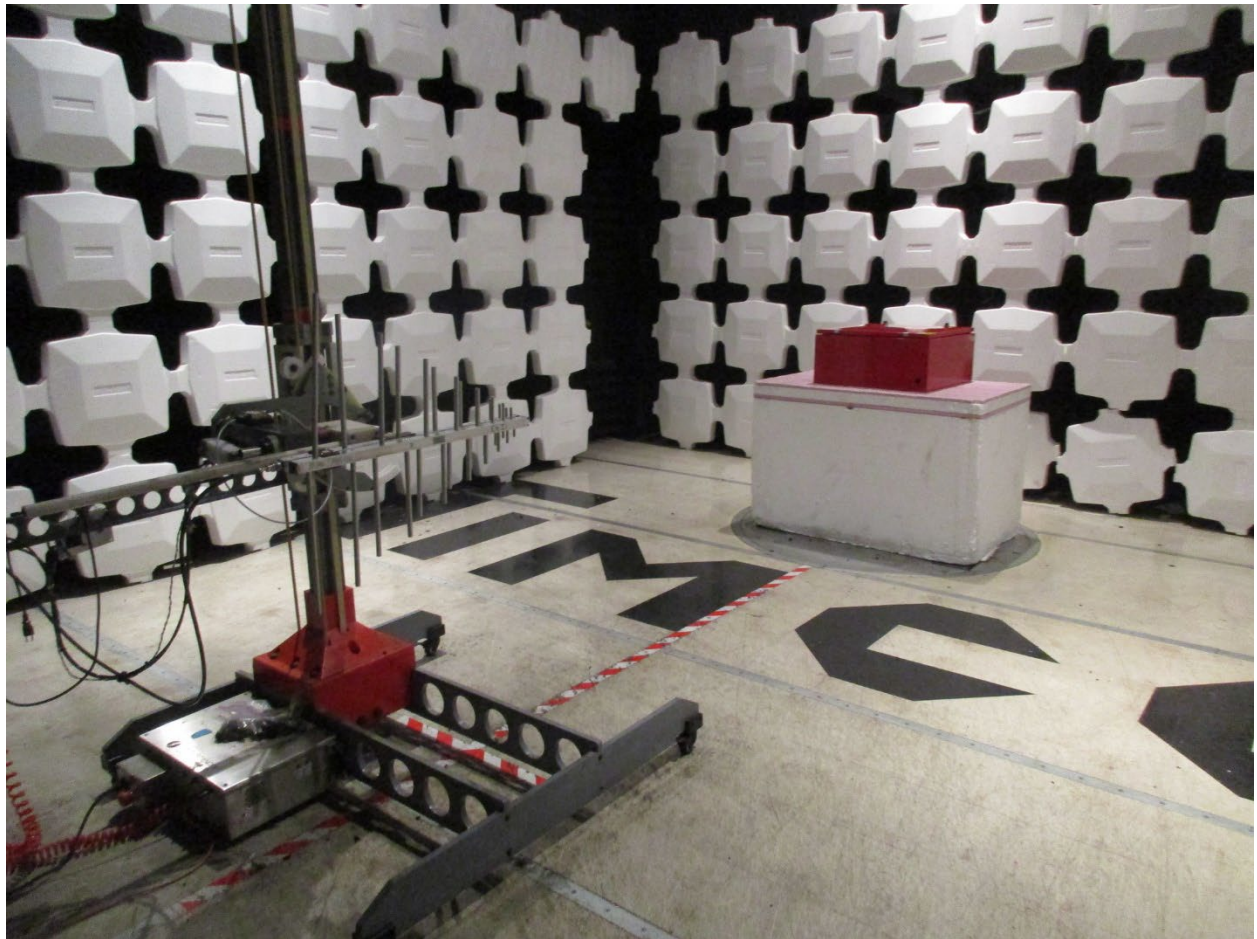

ANNEX B – Test Setup Photograph Exhibit

Radio Solutions, Inc.
FCC ID: 2AHVPSB700M5ADSP

Conducted Test Setup

Radiated Testing, Table Setup

Radiated Testing, Below 1 GHz

Radiated Testing, Below 1 GHz #2

Radiated Testing, Above 1 GHz

AC Powerline Conducted Testing