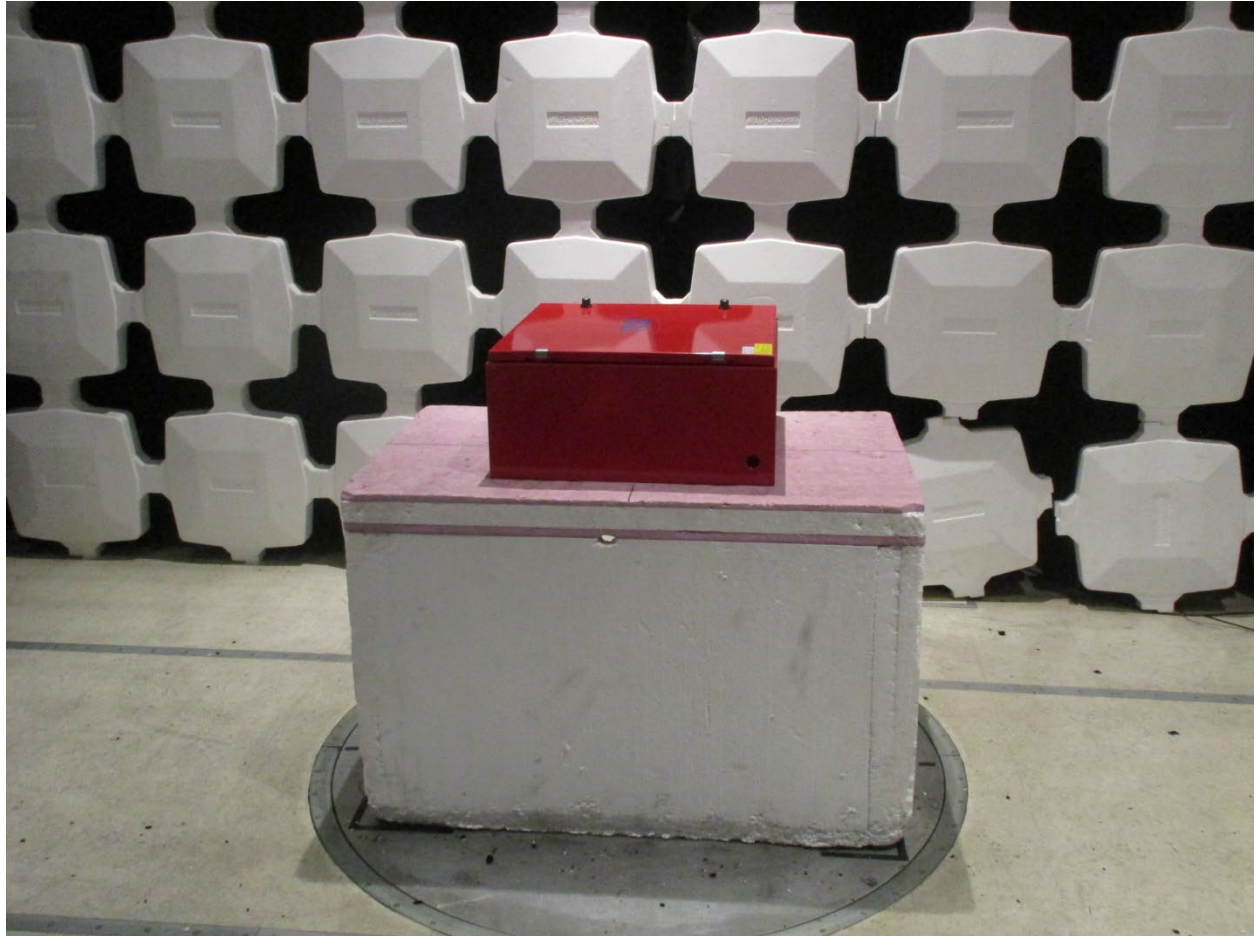

ANNEX B – Test Setup Photograph Exhibit

Radio Solutions, Inc.
FCC ID: 2AHVPSB700M5ADSP

Conducted Test Setup

Radiated Testing, Table Setup

Radiated Testing, Below 1 GHz

Radiated Testing, Below 1 GHz #2

Radiated Testing, Above 1 GHz

AC Powerline Conducted Testing