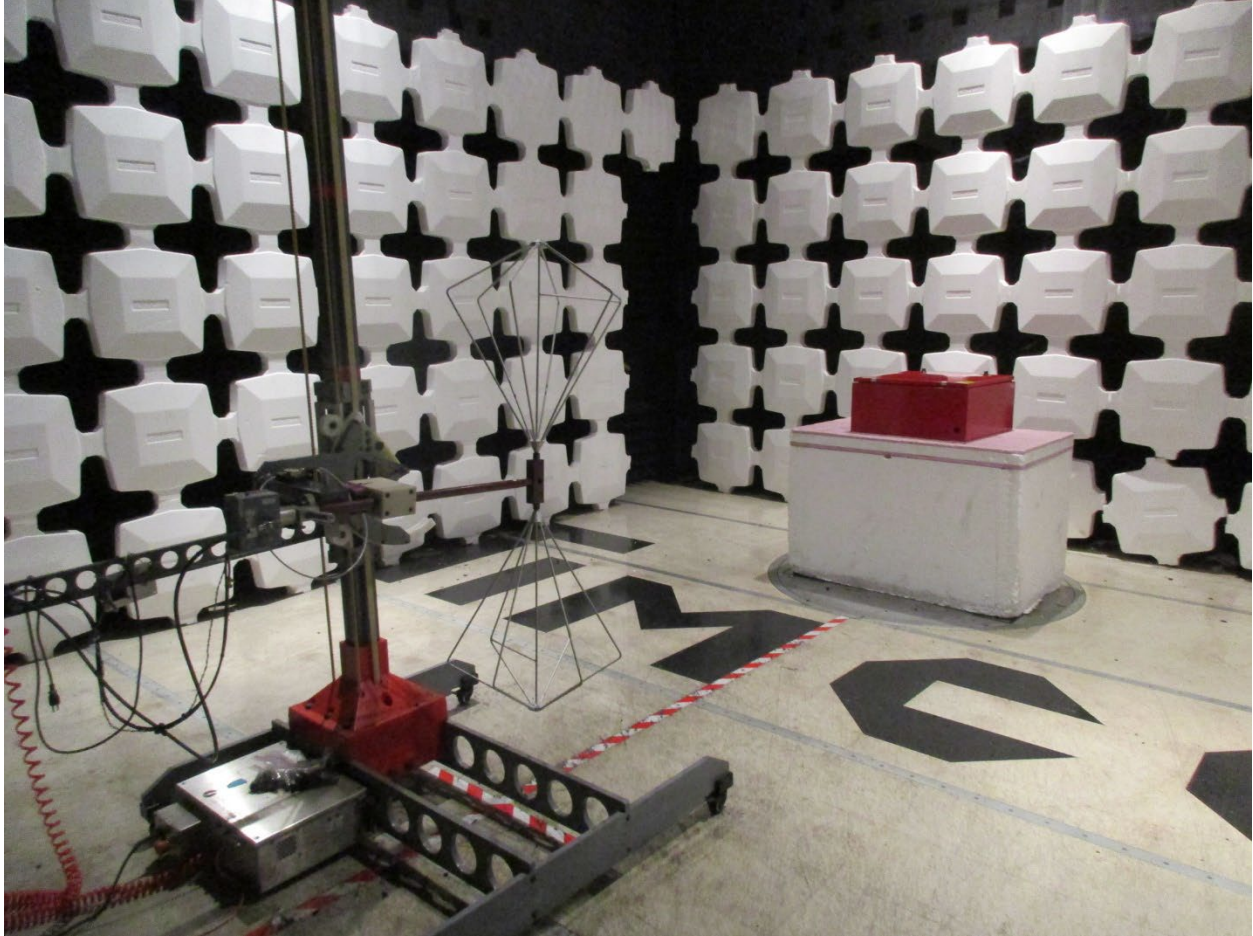

ANNEX B – Test Setup Photograph Exhibit

Radio Solutions, Inc.
FCC ID: 2AHVPSB700M5ADSP

Conducted Test Setup

Radiated Testing, Table Setup

Radiated Testing, Below 1 GHz

Radiated Testing, Below 1 GHz #2

Radiated Testing, Above 1 GHz

AC Powerline Conducted Testing