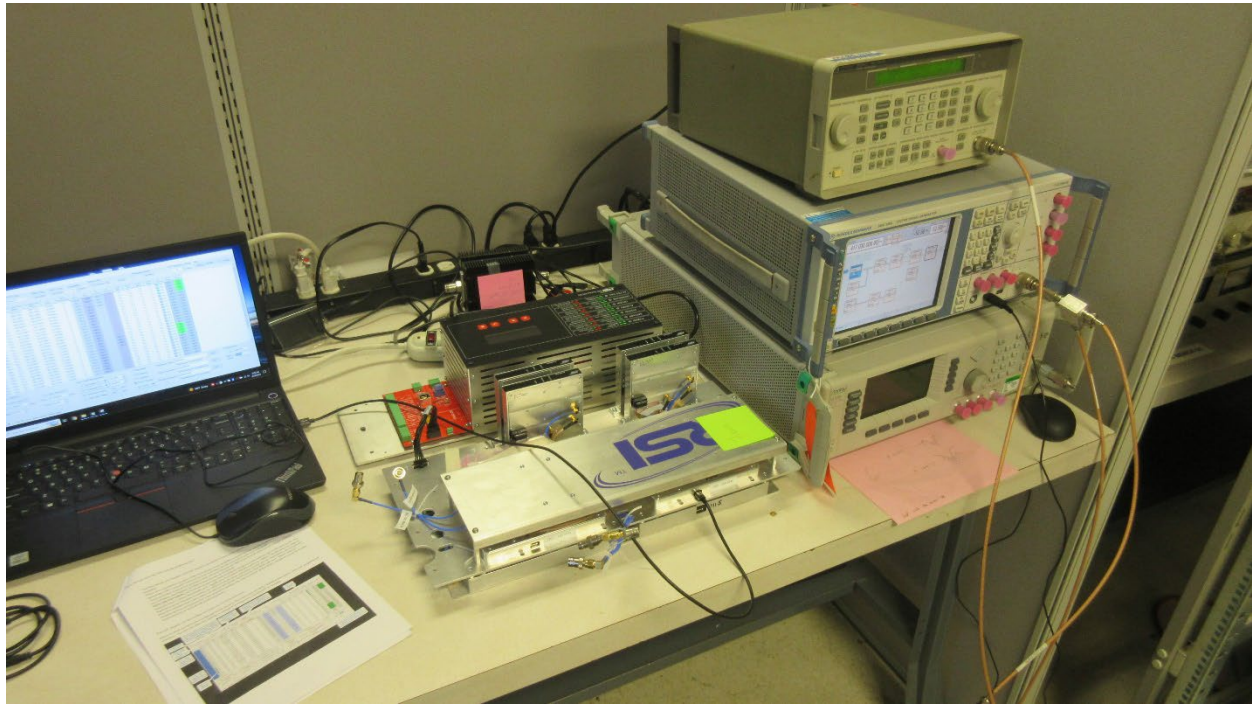

ANNEX B – Test Setup Photograph Exhibit

Radio Solutions, Inc.
FCC ID: 2AHVPSB700M5ADSP

Conducted Test Setup

Radiated Testing, Table Setup

Radiated Testing, Below 1 GHz

Radiated Testing, Below 1 GHz #2

Radiated Testing, Above 1 GHz

AC Powerline Conducted Testing