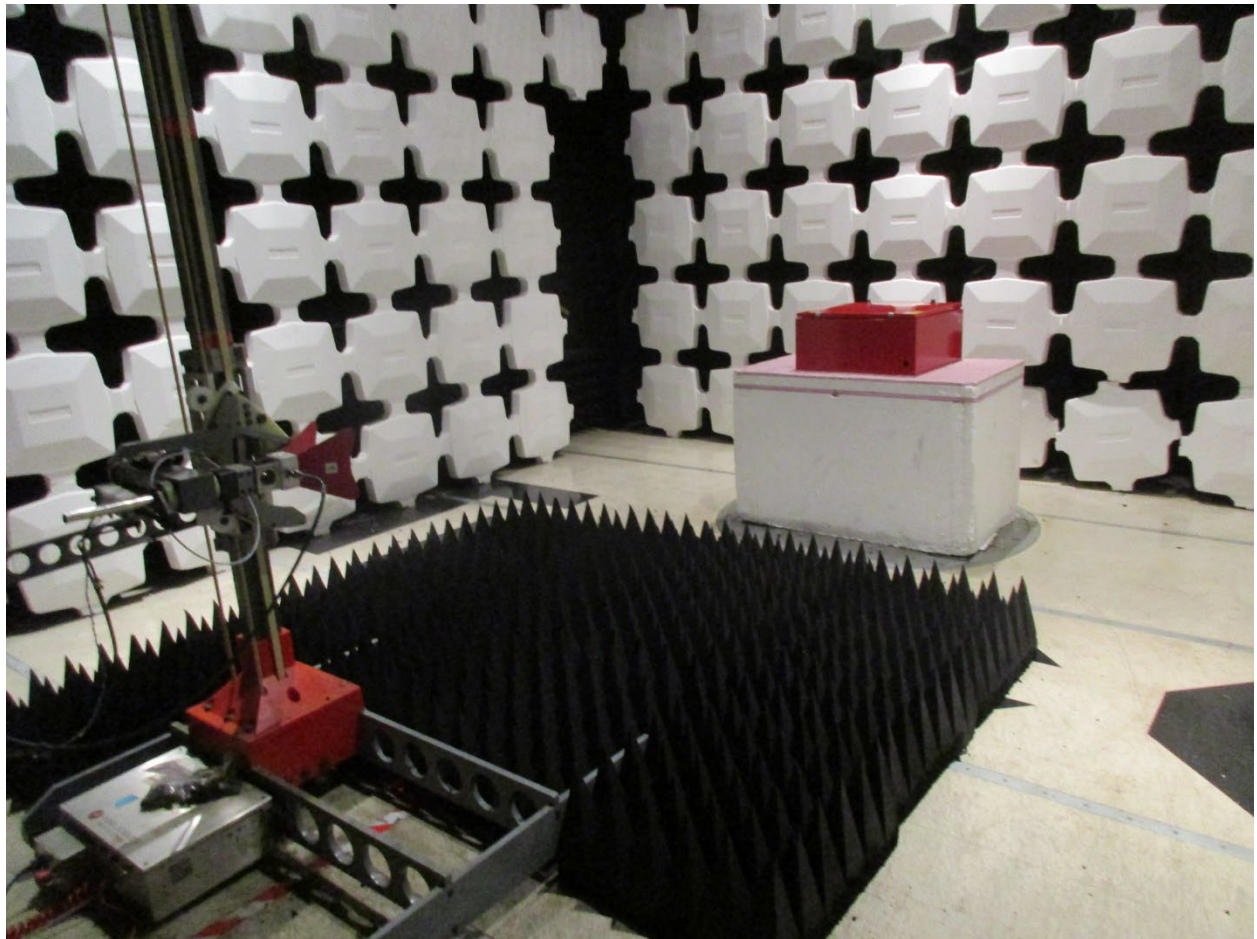

ANNEX B – Test Setup Photograph Exhibit

Radio Solutions, Inc.
FCC ID: 2AHVPSB700M5ADSP

Conducted Test Setup

Radiated Testing, Table Setup

Radiated Testing, Below 1 GHz

Radiated Testing, Below 1 GHz #2

Radiated Testing, Above 1 GHz

AC Powerline Conducted Testing