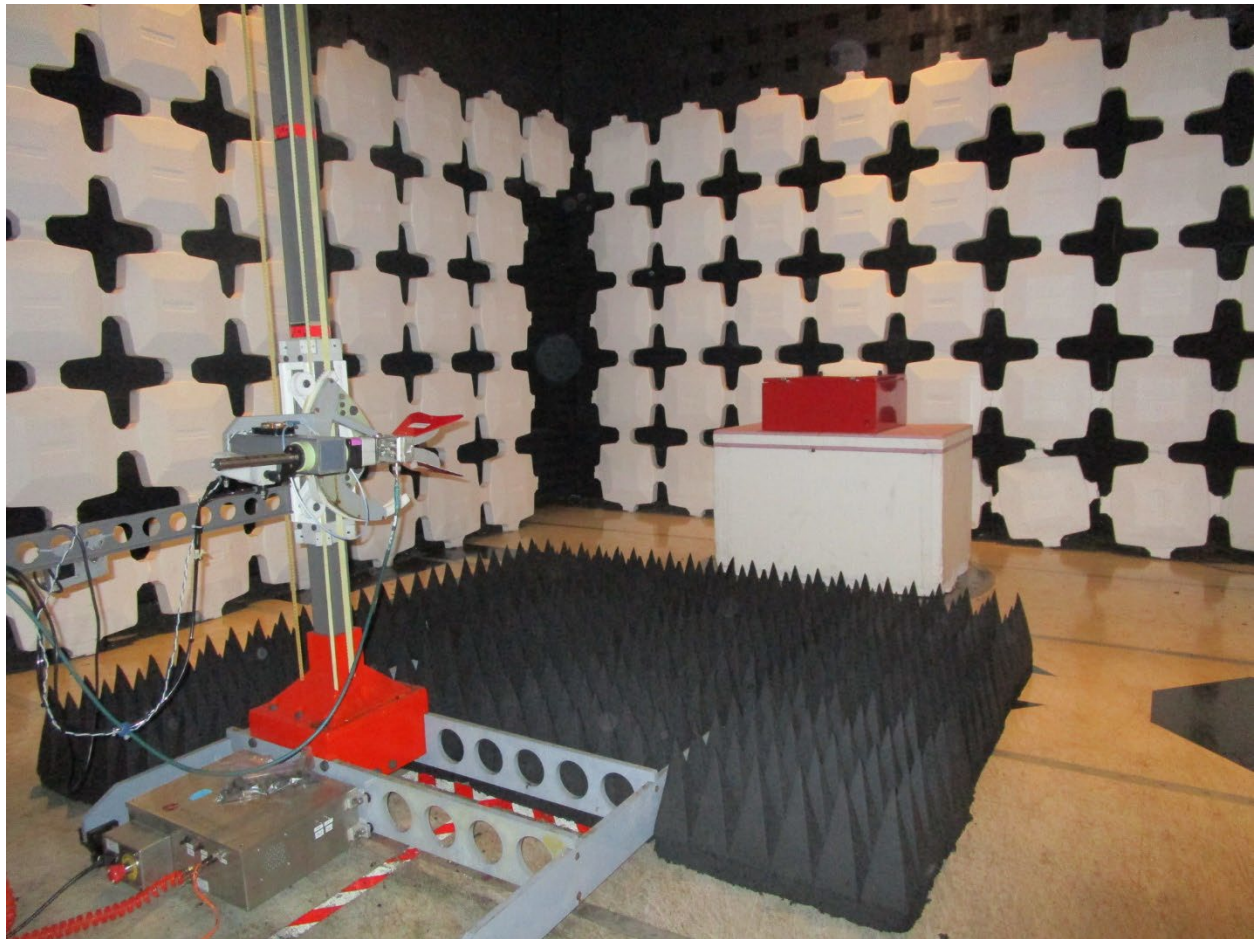

ANNEX B – Test Setup Photograph Exhibit

Radio Solutions, Inc.
FCC ID: 2AHVPSB400M5BDSP

Conducted Test Setup

Radiated Testing, Table Setup #1

Radiated Testing, Table Setup #2

Radiated Testing, Below 1 GHz

Radiated Testing, Below 1 GHz #2

Radiated Testing, Above 1 GHz

Radiated Testing, Above 1 GHz #2