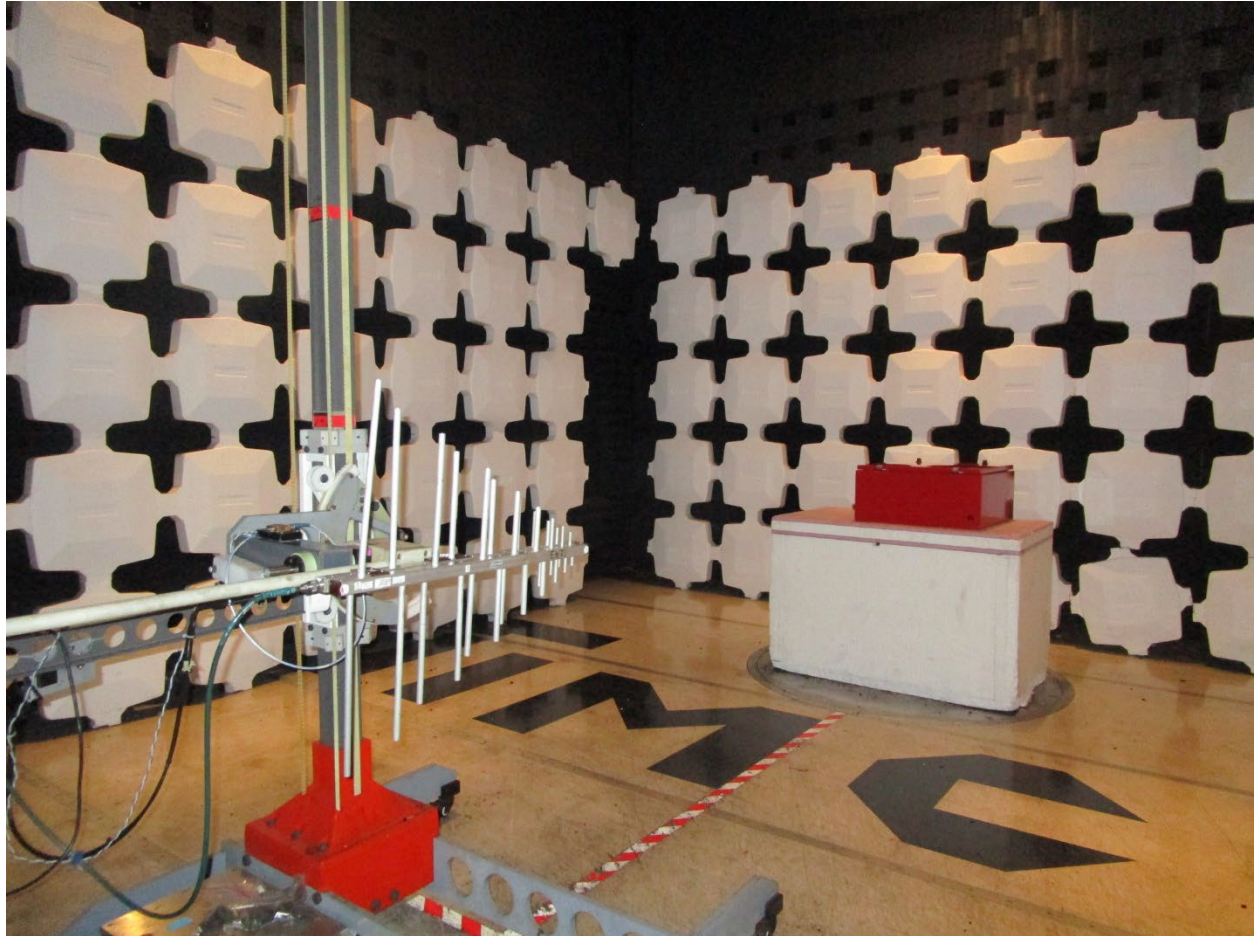

ANNEX B – Test Setup Photograph Exhibit

Radio Solutions, Inc.
FCC ID: 2AHVPSB400M5BDSP

Conducted Test Setup

Radiated Testing, Table Setup #1

Radiated Testing, Table Setup #2

Radiated Testing, Below 1 GHz

Radiated Testing, Below 1 GHz #2

Radiated Testing, Above 1 GHz

Radiated Testing, Above 1 GHz #2