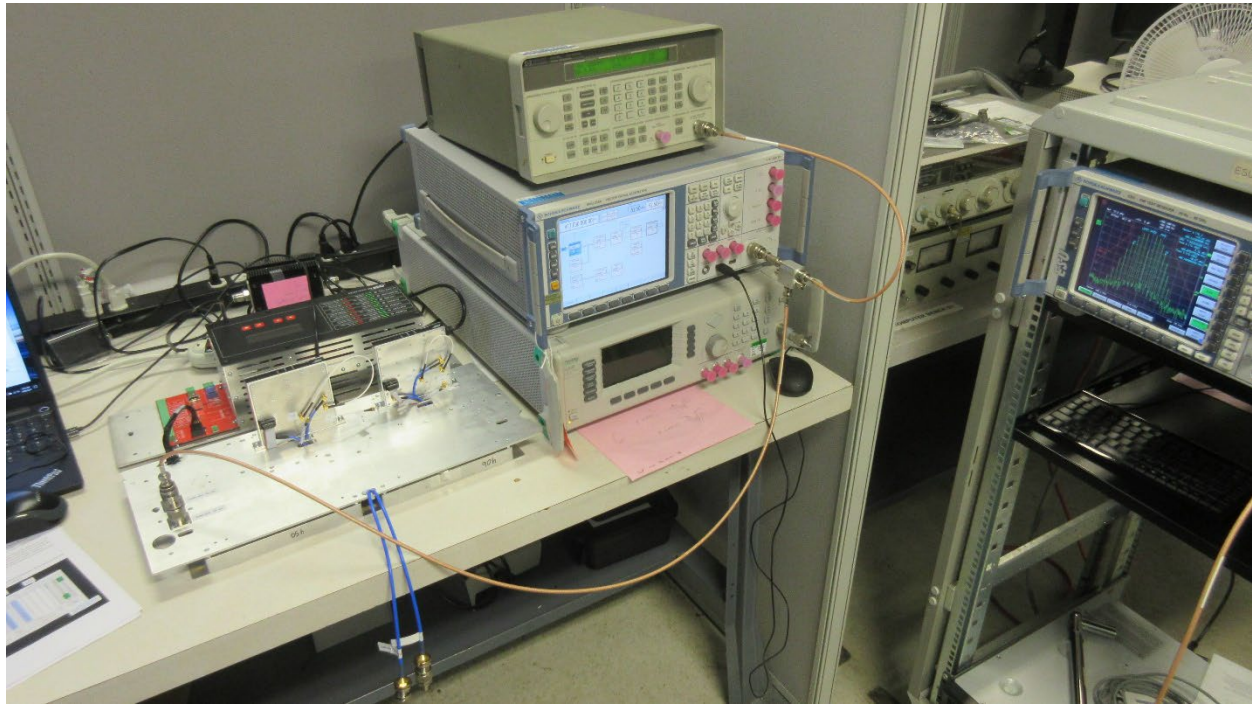

ANNEX B – Test Setup Photograph Exhibit

Radio Solutions, Inc.
FCC ID: 2AHVPSB400M5BDSP

Conducted Test Setup

Radiated Testing, Table Setup #1

Radiated Testing, Table Setup #2

Radiated Testing, Below 1 GHz

Radiated Testing, Below 1 GHz #2

Radiated Testing, Above 1 GHz

Radiated Testing, Above 1 GHz #2