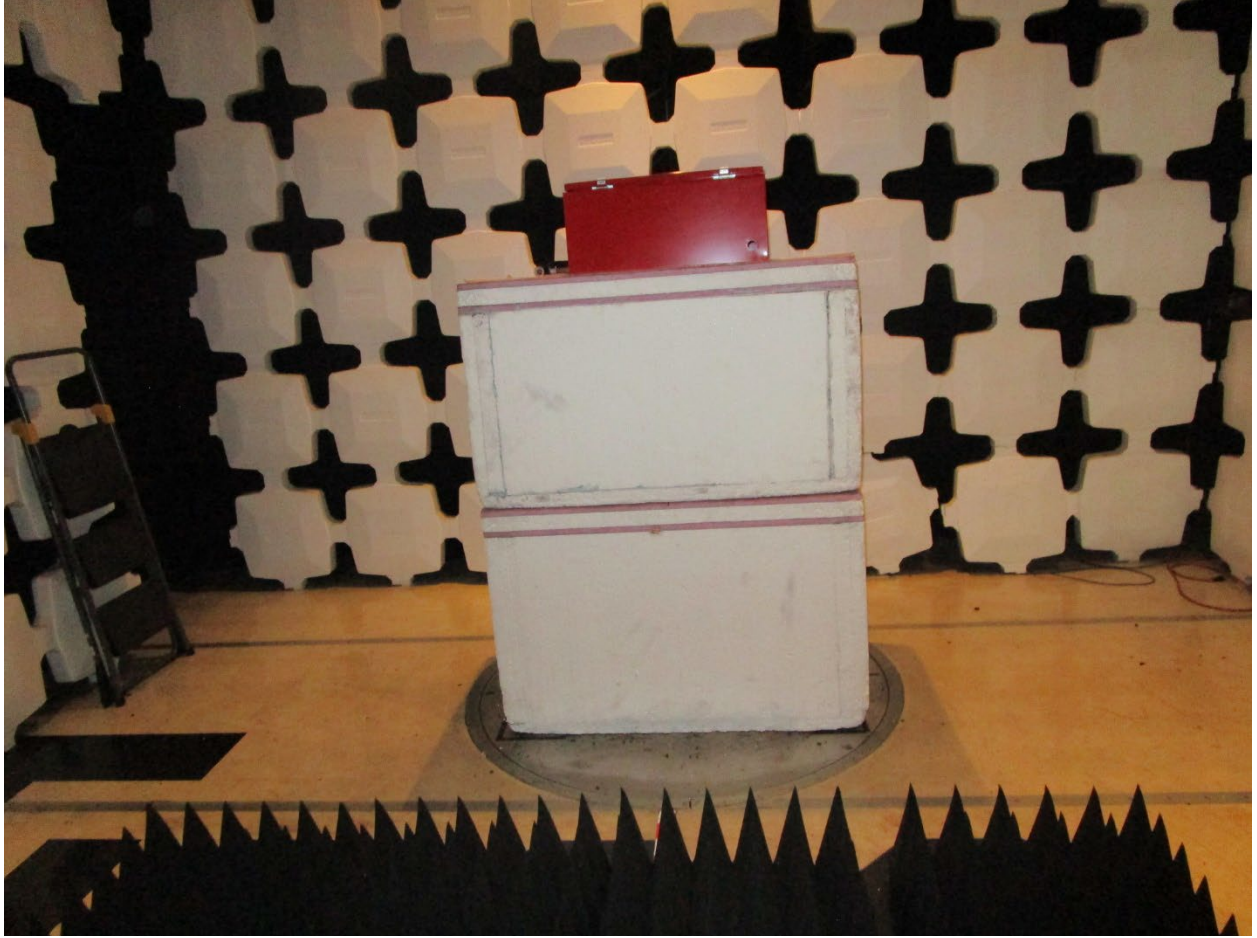

ANNEX B – Test Setup Photograph Exhibit

Radio Solutions, Inc.
FCC ID: 2AHVPSB400M5BDSP

Conducted Test Setup

Radiated Testing, Table Setup #1

Radiated Testing, Table Setup #2

Radiated Testing, Below 1 GHz

Radiated Testing, Below 1 GHz #2

Radiated Testing, Above 1 GHz

Radiated Testing, Above 1 GHz #2