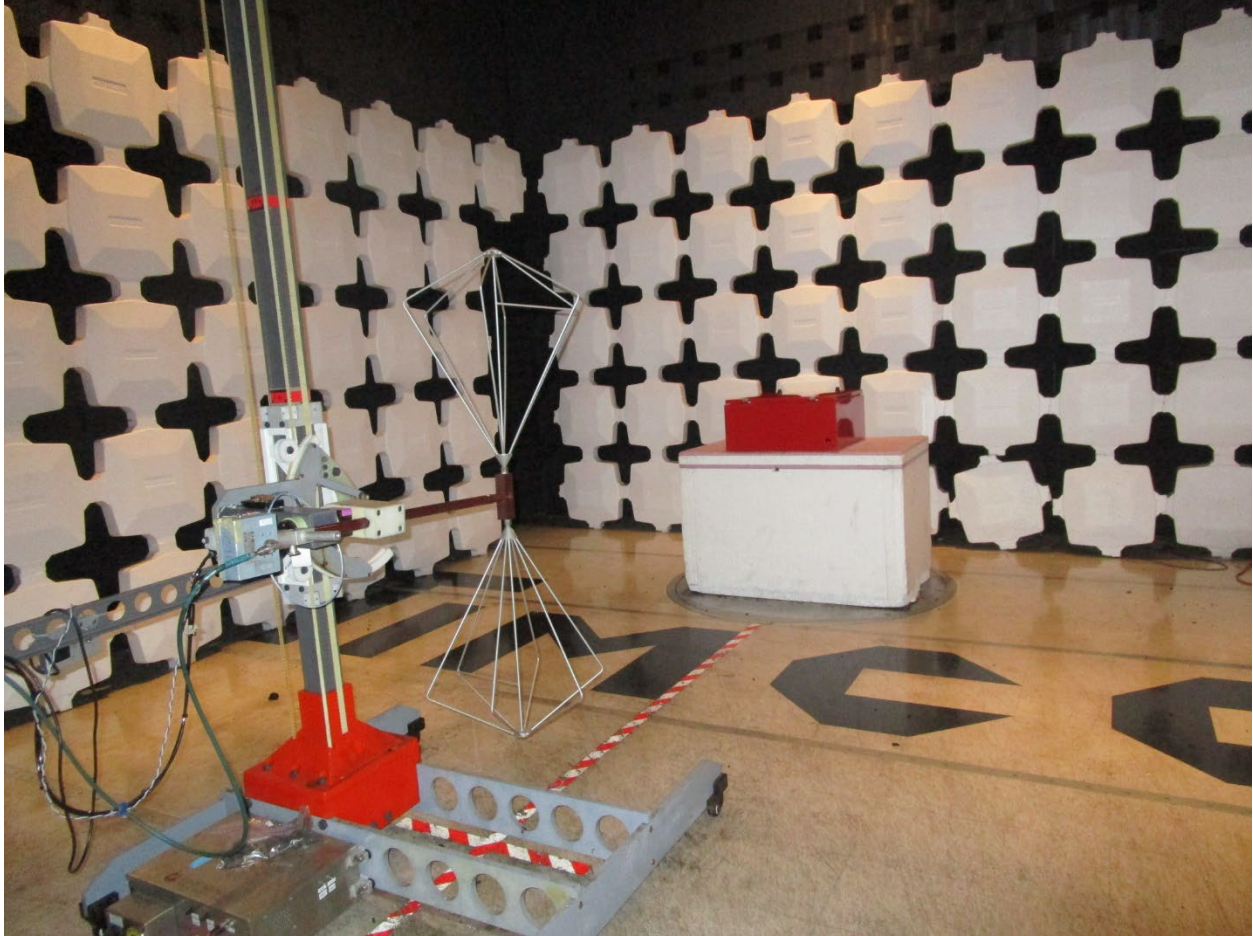

ANNEX B – Test Setup Photograph Exhibit

Radio Solutions, Inc.
FCC ID: 2AHVPSB400M5BDSP

Conducted Test Setup

Radiated Testing, Table Setup #1

Radiated Testing, Table Setup #2

Radiated Testing, Below 1 GHz

Radiated Testing, Below 1 GHz #2

Radiated Testing, Above 1 GHz

Radiated Testing, Above 1 GHz #2