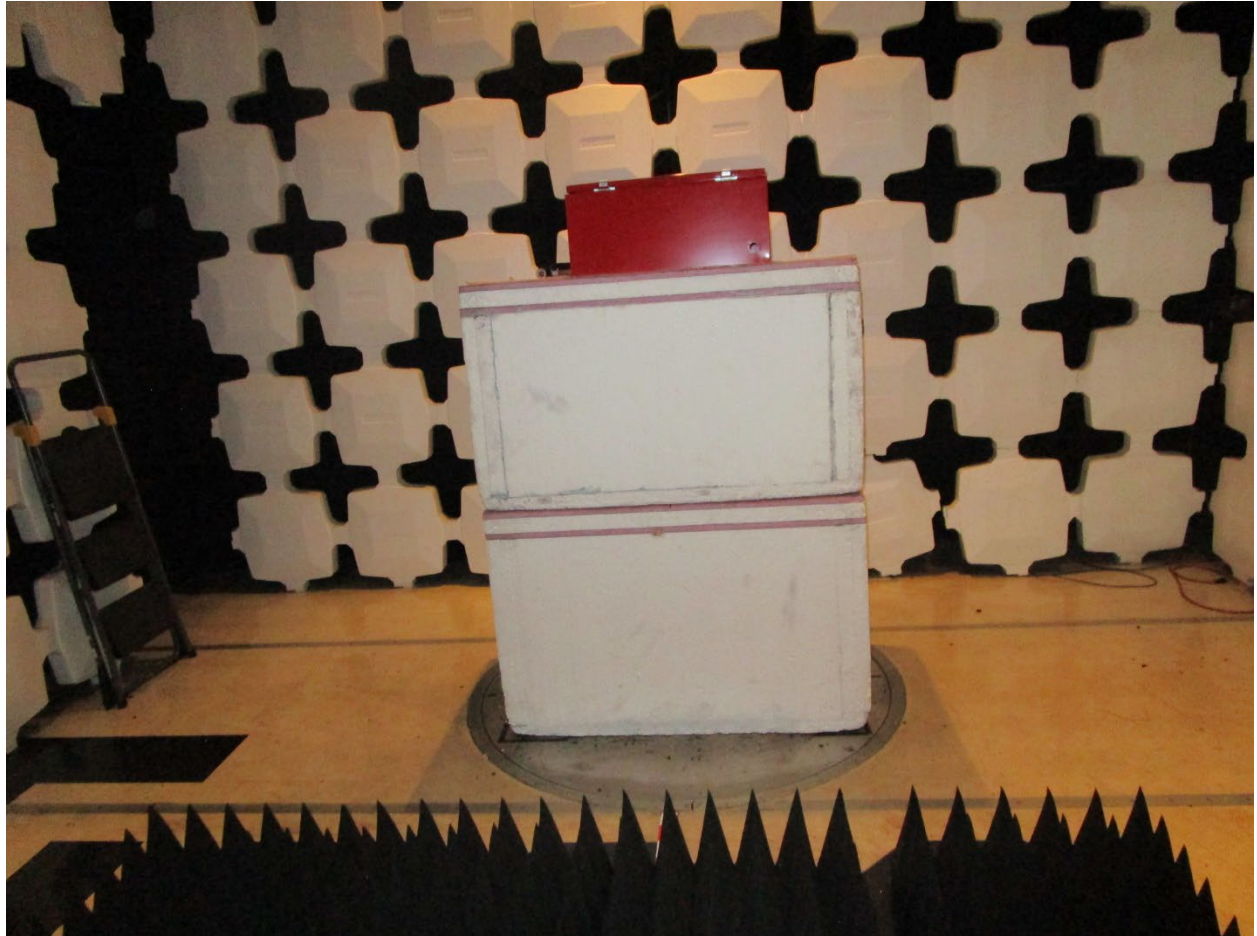

ANNEX B – Test Setup Photograph Exhibit

Radio Solutions, Inc.
FCC ID: 2AHVPSB400M5BANA

Conducted Test Setup

Radiated Testing, Table Setup #1

Radiated Testing, Table Setup #2

Radiated Testing, Below 1 GHz

Radiated Testing, Below 1 GHz #2

Radiated Testing, Above 1 GHz

Radiated Testing, Above 1 GHz #2