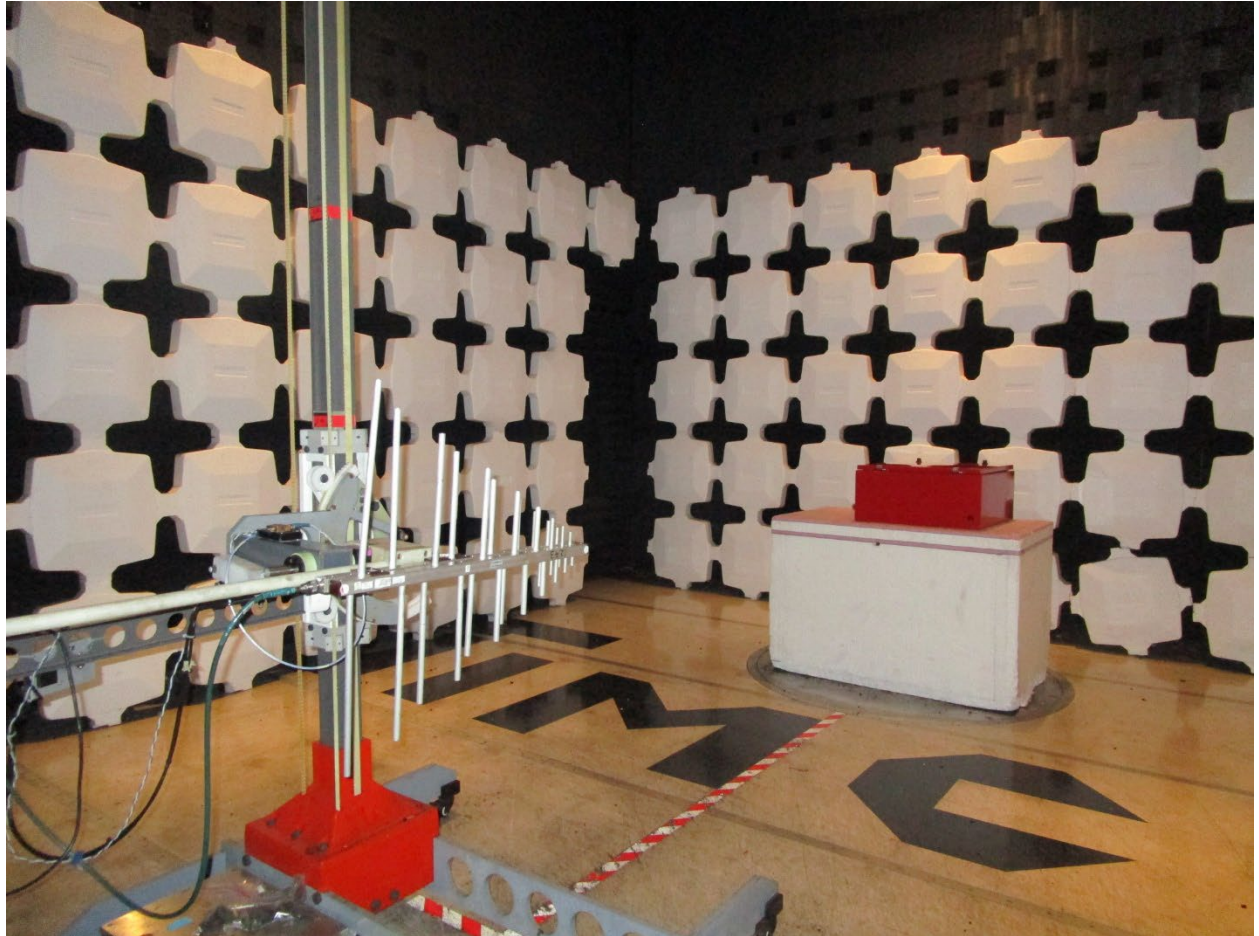

ANNEX B – Test Setup Photograph Exhibit

Radio Solutions, Inc.
FCC ID: 2AHVPSB400M5BANA

Conducted Test Setup

Radiated Testing, Table Setup #1

Radiated Testing, Table Setup #2

Radiated Testing, Below 1 GHz

Radiated Testing, Below 1 GHz #2

Radiated Testing, Above 1 GHz

Radiated Testing, Above 1 GHz #2