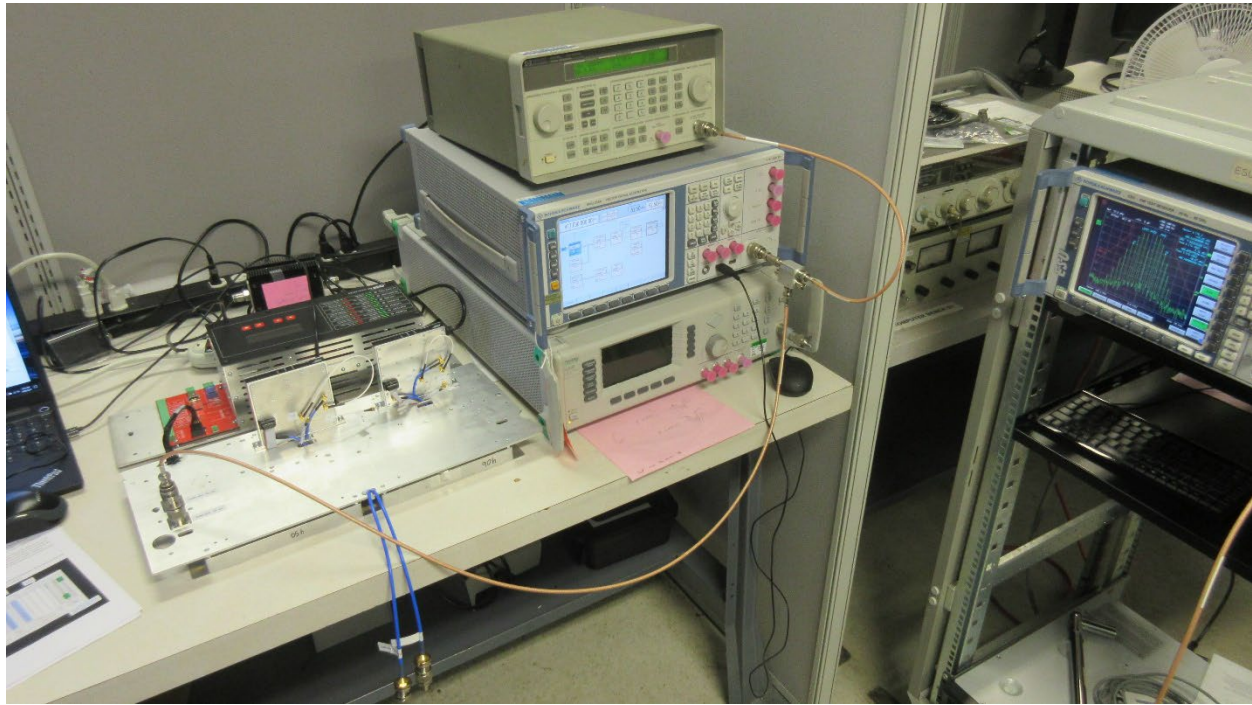

ANNEX B – Test Setup Photograph Exhibit

Radio Solutions, Inc.
FCC ID: 2AHVPSB400M5BANA

Conducted Test Setup

Radiated Testing, Table Setup #1

Radiated Testing, Table Setup #2

Radiated Testing, Below 1 GHz

Radiated Testing, Below 1 GHz #2

Radiated Testing, Above 1 GHz

Radiated Testing, Above 1 GHz #2