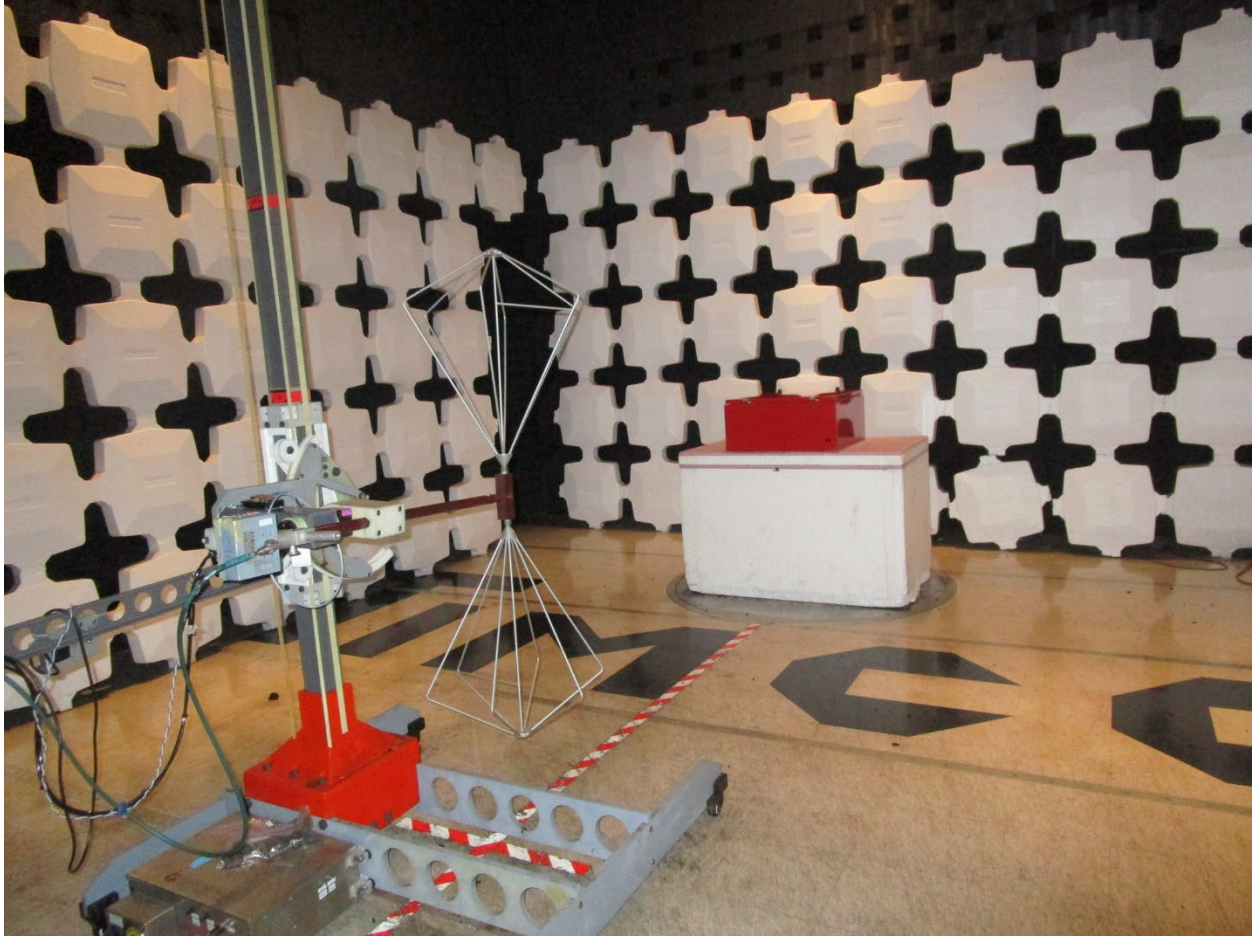

ANNEX B – Test Setup Photograph Exhibit

Radio Solutions, Inc.
FCC ID: 2AHVPSB400M5BANA

Conducted Test Setup

Radiated Testing, Table Setup #1

Radiated Testing, Table Setup #2

Radiated Testing, Below 1 GHz

Radiated Testing, Below 1 GHz #2

Radiated Testing, Above 1 GHz

Radiated Testing, Above 1 GHz #2