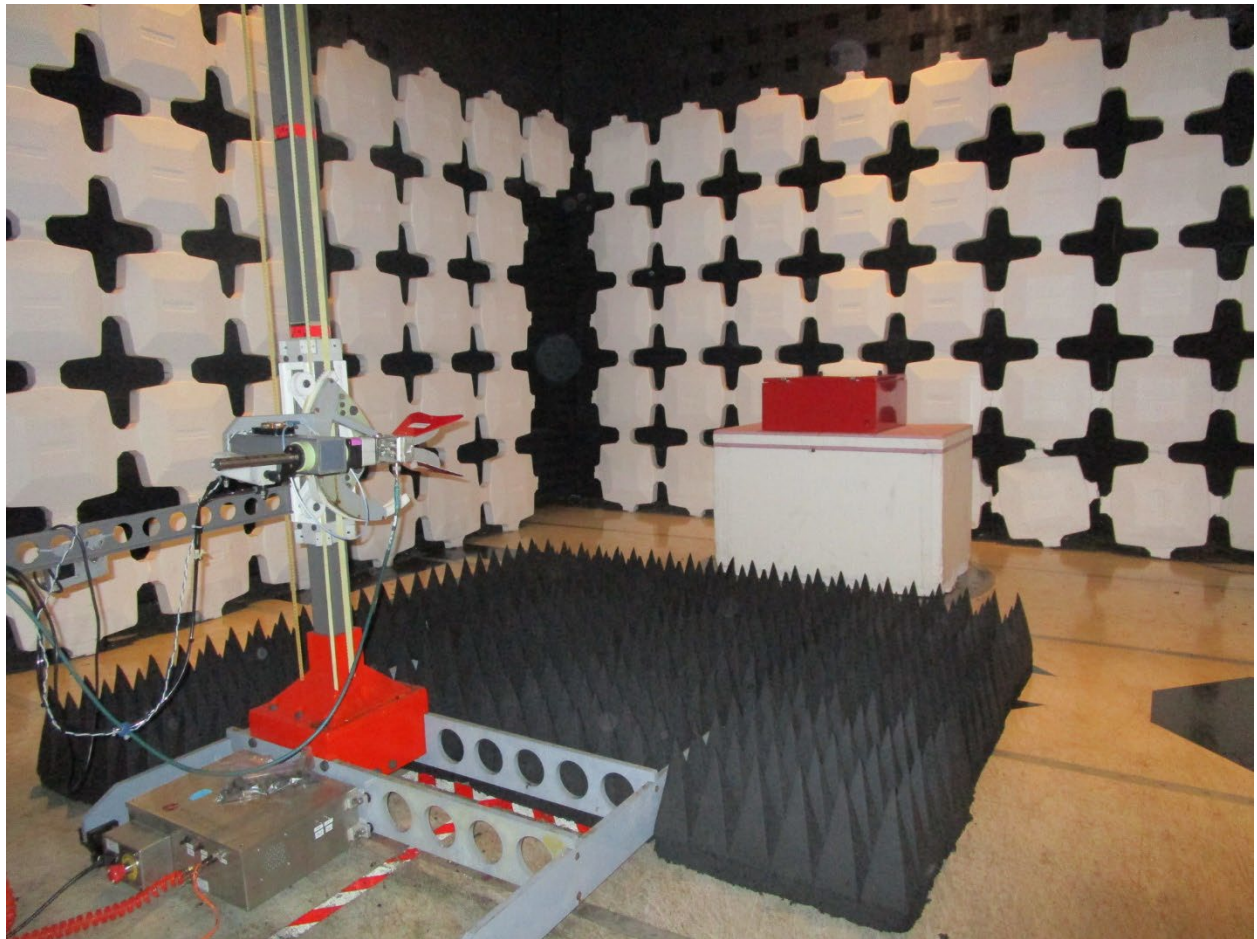

ANNEX B – Test Setup Photograph Exhibit

Radio Solutions, Inc.
FCC ID: 2AHVPSB400M5BANA

Conducted Test Setup

Radiated Testing, Table Setup #1

Radiated Testing, Table Setup #2

Radiated Testing, Below 1 GHz

Radiated Testing, Below 1 GHz #2

Radiated Testing, Above 1 GHz

Radiated Testing, Above 1 GHz #2