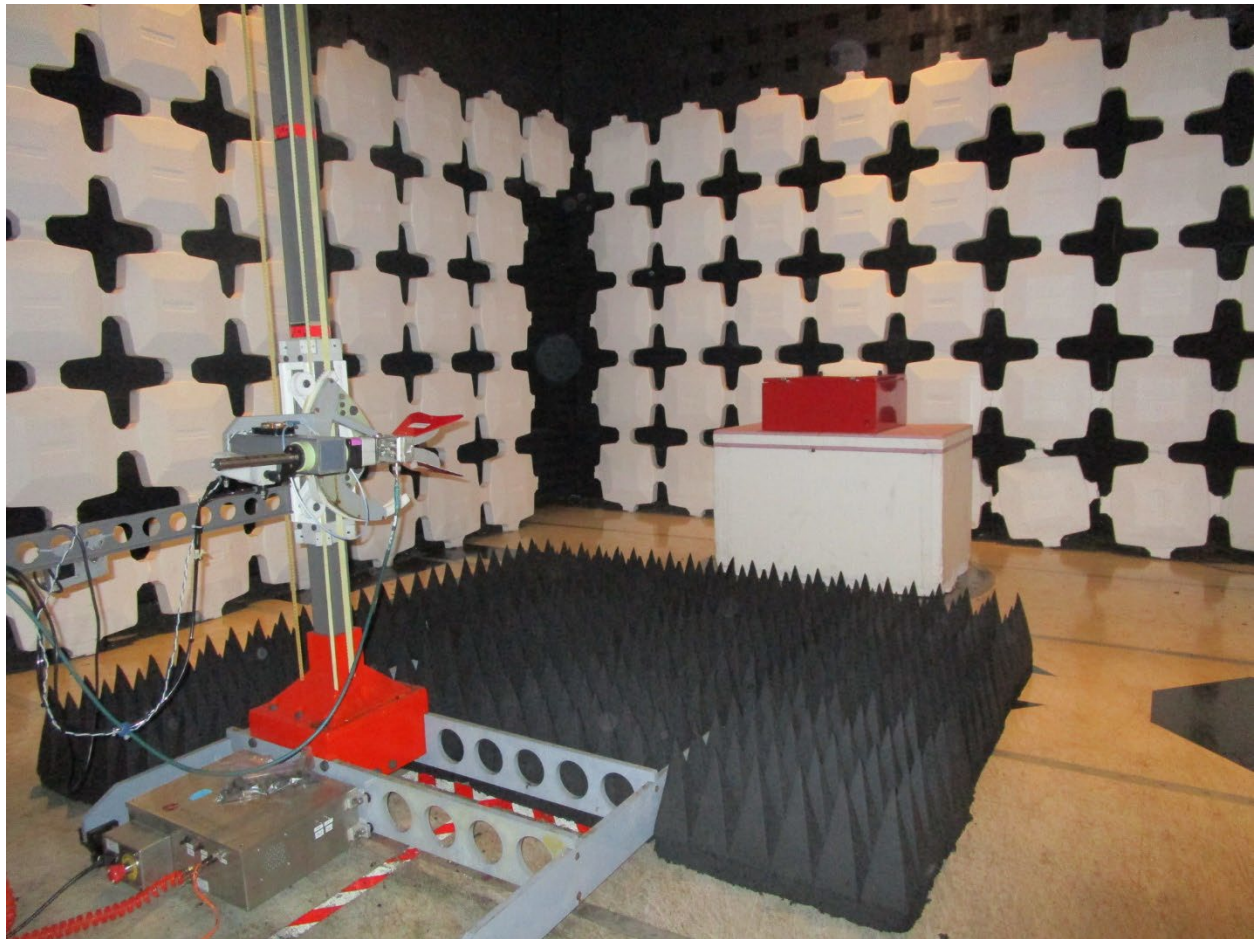

ANNEX B – Test Setup Photograph Exhibit

Radio Solutions, Inc.
FCC ID: 2AHVPSB400M5ADSP

Conducted Test Setup

Radiated Testing, Table Setup #1

Radiated Testing, Table Setup #2

Radiated Testing, Below 1 GHz

Radiated Testing, Below 1 GHz #2

Radiated Testing, Above 1 GHz

Radiated Testing, Above 1 GHz #2

AC Powerline Conducted Testing