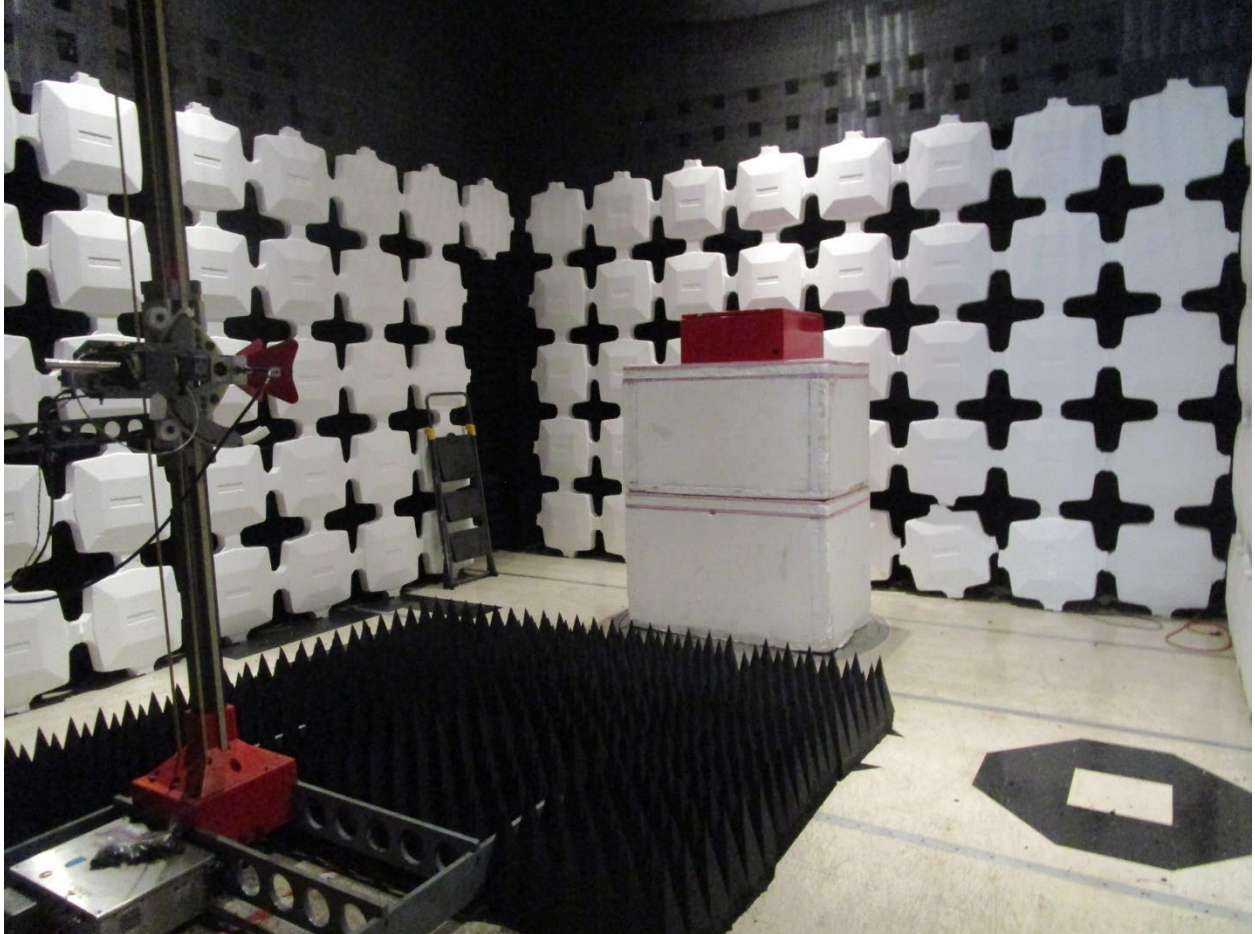

ANNEX B – Test Setup Photograph Exhibit

Radio Solutions, Inc.
FCC ID: 2AHVPSB400M5ADSP

Conducted Test Setup

Radiated Testing, Table Setup #1

Radiated Testing, Table Setup #2

Radiated Testing, Below 1 GHz

Radiated Testing, Below 1 GHz #2

Radiated Testing, Above 1 GHz

Radiated Testing, Above 1 GHz #2

AC Powerline Conducted Testing