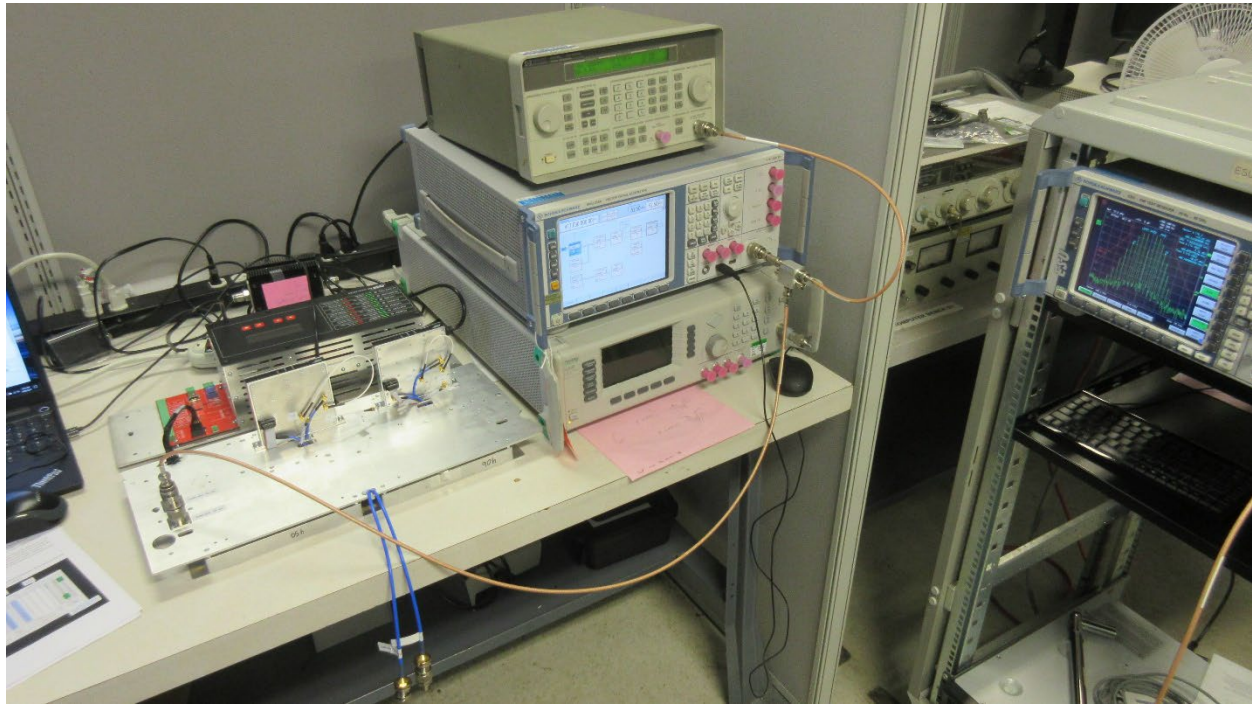

ANNEX B – Test Setup Photograph Exhibit

Radio Solutions, Inc.
FCC ID: 2AHVPSB400M5ADSP

Conducted Test Setup

Radiated Testing, Table Setup #1

Radiated Testing, Table Setup #2

Radiated Testing, Below 1 GHz

Radiated Testing, Below 1 GHz #2

Radiated Testing, Above 1 GHz

Radiated Testing, Above 1 GHz #2

AC Powerline Conducted Testing