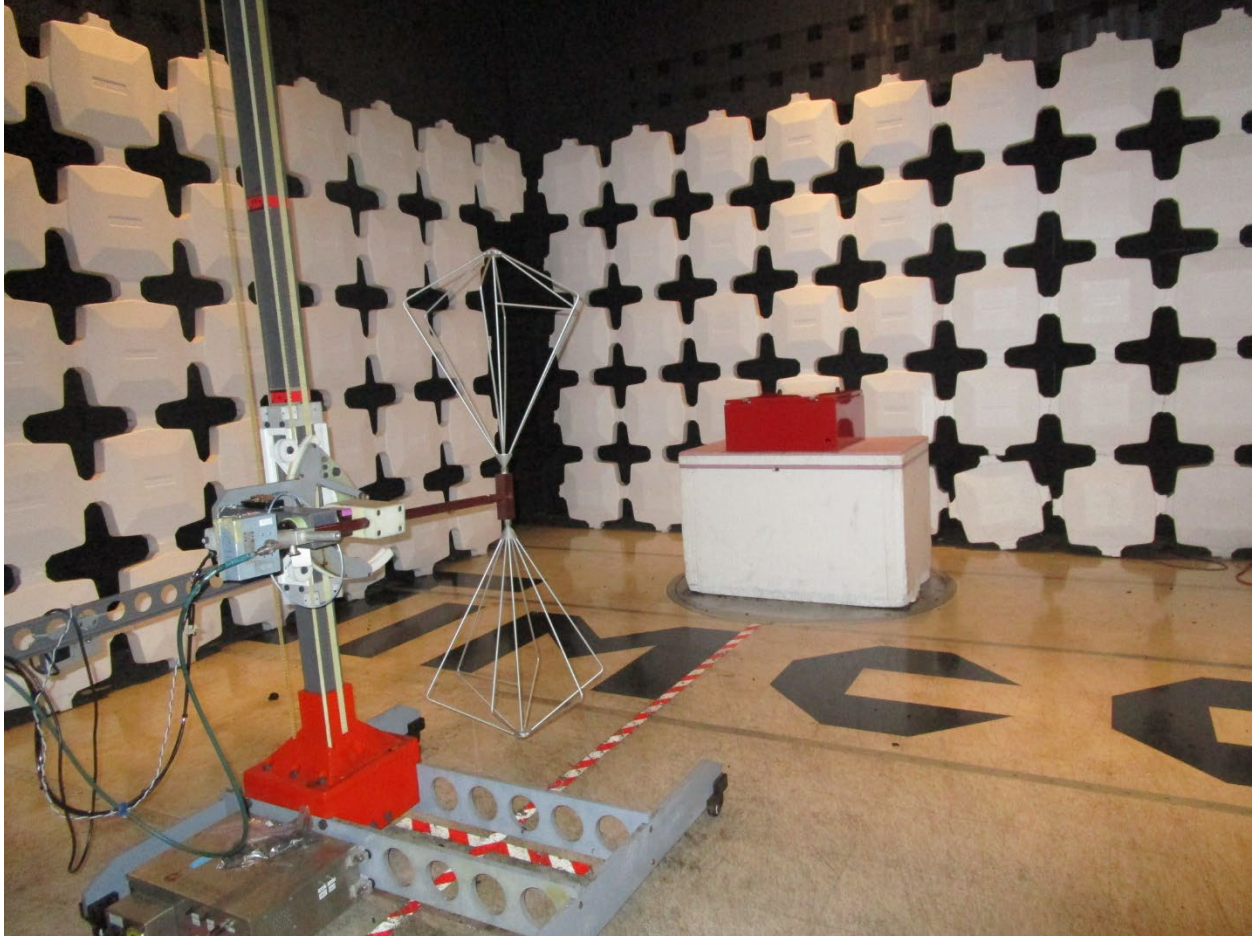

ANNEX B – Test Setup Photograph Exhibit

Radio Solutions, Inc.
FCC ID: 2AHVPSB400M5ADSP

Conducted Test Setup

Radiated Testing, Table Setup #1

Radiated Testing, Table Setup #2

Radiated Testing, Below 1 GHz

Radiated Testing, Below 1 GHz #2

Radiated Testing, Above 1 GHz

Radiated Testing, Above 1 GHz #2

AC Powerline Conducted Testing