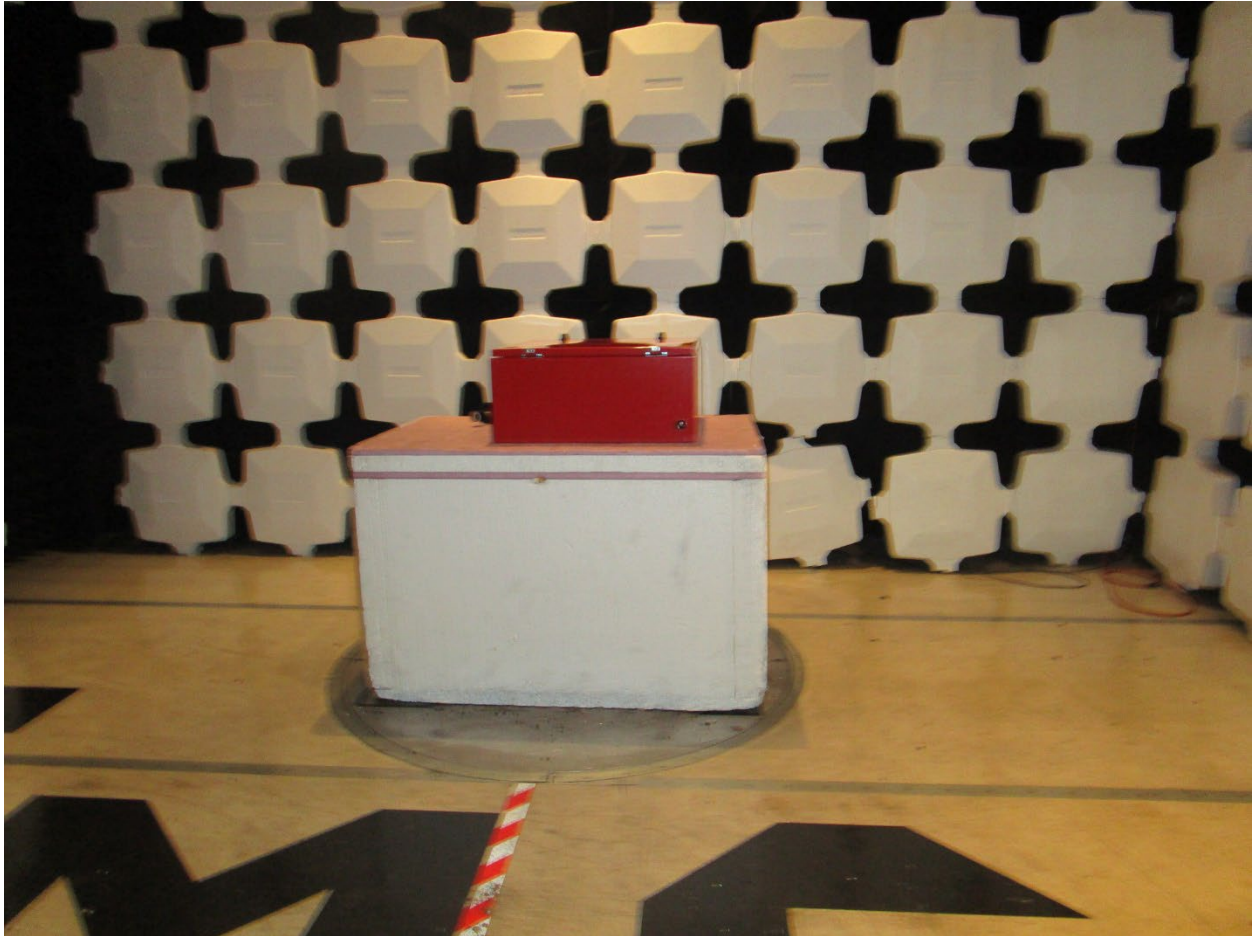

ANNEX B – Test Setup Photograph Exhibit

Radio Solutions, Inc.
FCC ID: 2AHVPSB400M5ADSP

Conducted Test Setup

Radiated Testing, Table Setup #1

Radiated Testing, Table Setup #2

Radiated Testing, Below 1 GHz

Radiated Testing, Below 1 GHz #2

Radiated Testing, Above 1 GHz

Radiated Testing, Above 1 GHz #2

AC Powerline Conducted Testing