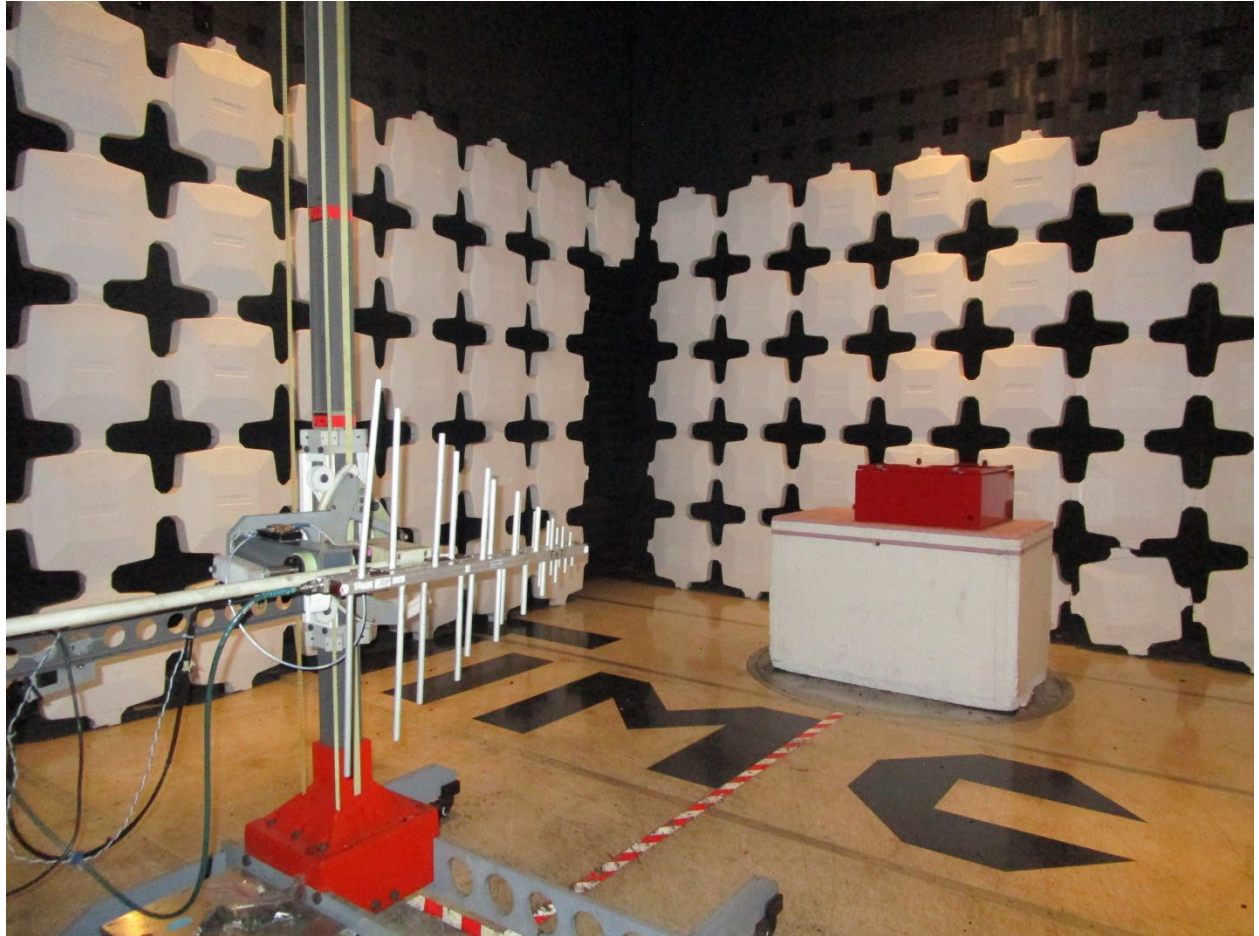

ANNEX B – Test Setup Photograph Exhibit

Radio Solutions, Inc.
FCC ID: 2AHVPSB400M5ADSP

Conducted Test Setup

Radiated Testing, Table Setup #1

Radiated Testing, Table Setup #2

Radiated Testing, Below 1 GHz

Radiated Testing, Below 1 GHz #2

Radiated Testing, Above 1 GHz

Radiated Testing, Above 1 GHz #2

AC Powerline Conducted Testing