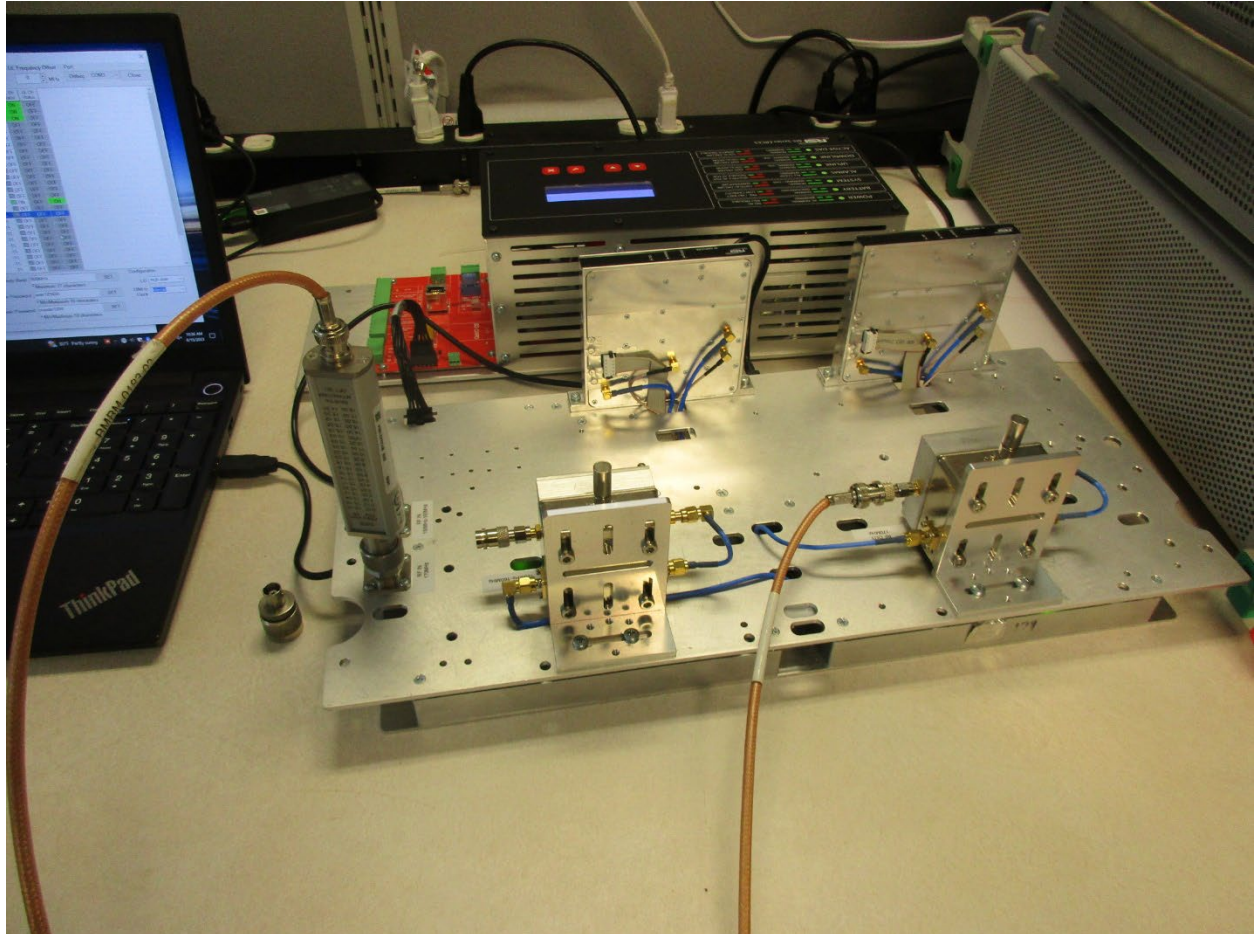

ANNEX B – Test Setup Photograph Exhibit

Radio Solutions, Inc.  
FCC ID: 2AHVPSB150M5BDSP

Conducted Test Setup

Radiated Testing, Table Setup #1

Radiated Testing, Table Setup #2

Radiated Testing, Below 1 GHz #1

Radiated Testing, Below 1 GHz #2

Radiated Testing, Above 1 GHz #1

Radiated Testing, Above 1 GHz #2

## Noise Testing

AC Powerline Conducted Testing