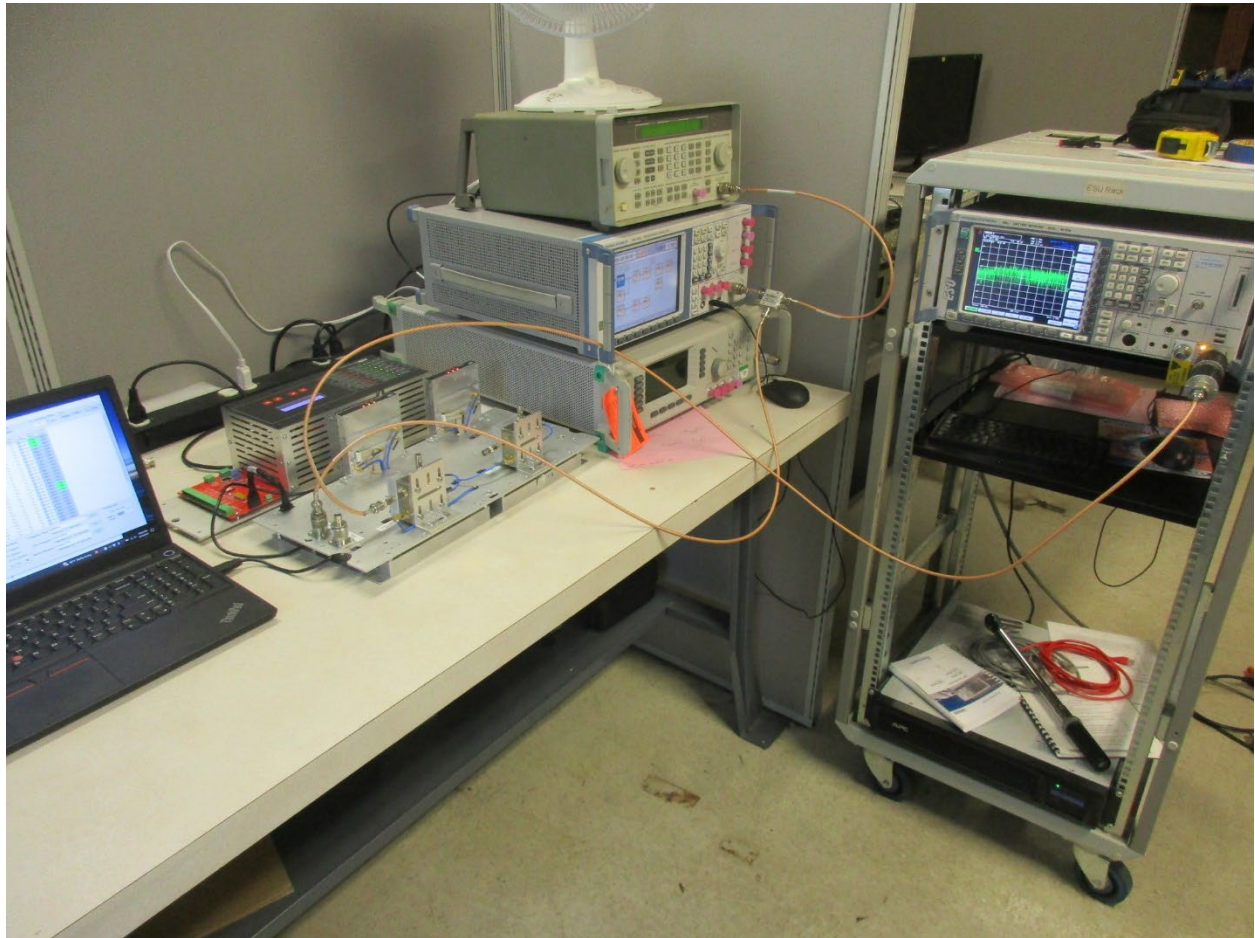

ANNEX B – Test Setup Photograph Exhibit

Radio Solutions, Inc.  
FCC ID: 2AHVPSB150M5BDSP

Conducted Test Setup

Radiated Testing, Table Setup #1

Radiated Testing, Table Setup #2

Radiated Testing, Below 1 GHz #1

Radiated Testing, Below 1 GHz #2

Radiated Testing, Above 1 GHz #1

Radiated Testing, Above 1 GHz #2

## Noise Testing

AC Powerline Conducted Testing