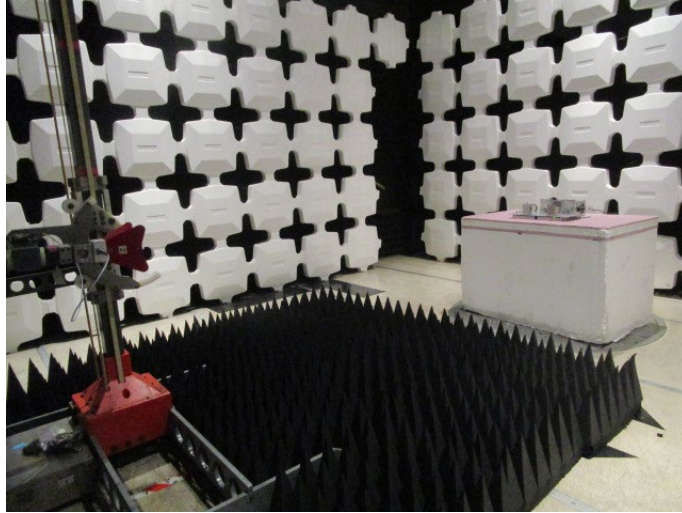

ANNEX B – Test Setup Photograph Exhibit

Radio Solutions, Inc.  
FCC ID: 2AHVPSB150M5BDSP

Conducted Test Setup

Radiated Testing, Table Setup #1

Radiated Testing, Table Setup #2

Radiated Testing, Below 1 GHz #1

Radiated Testing, Below 1 GHz #2

Radiated Testing, Above 1 GHz #1

Radiated Testing, Above 1 GHz #2

## Noise Testing

AC Powerline Conducted Testing