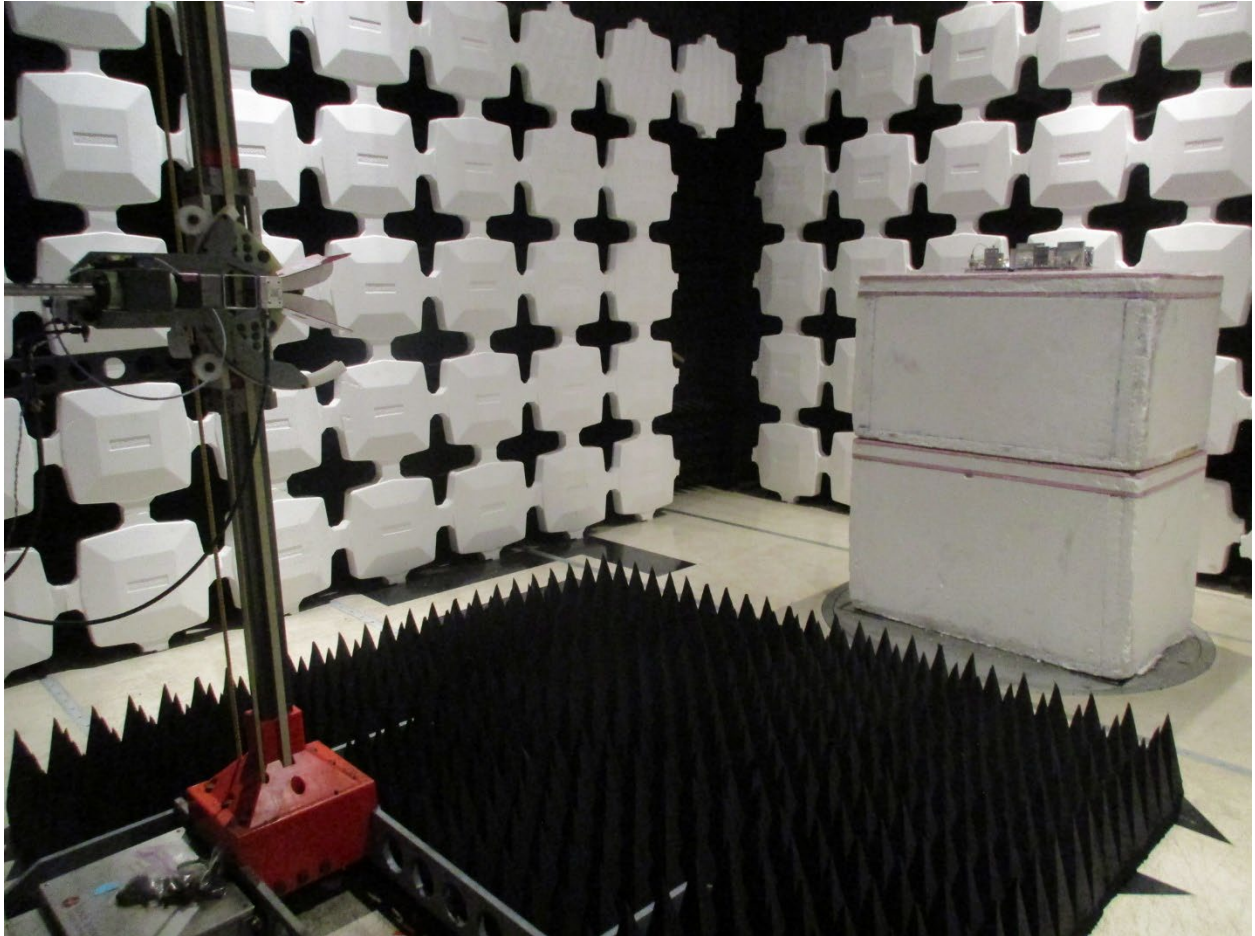

ANNEX B – Test Setup Photograph Exhibit

Radio Solutions, Inc.  
FCC ID: 2AHVPSB150M5BDSP

Conducted Test Setup

Radiated Testing, Table Setup #1

Radiated Testing, Table Setup #2

Radiated Testing, Below 1 GHz #1

Radiated Testing, Below 1 GHz #2

Radiated Testing, Above 1 GHz #1

Radiated Testing, Above 1 GHz #2

## Noise Testing

AC Powerline Conducted Testing