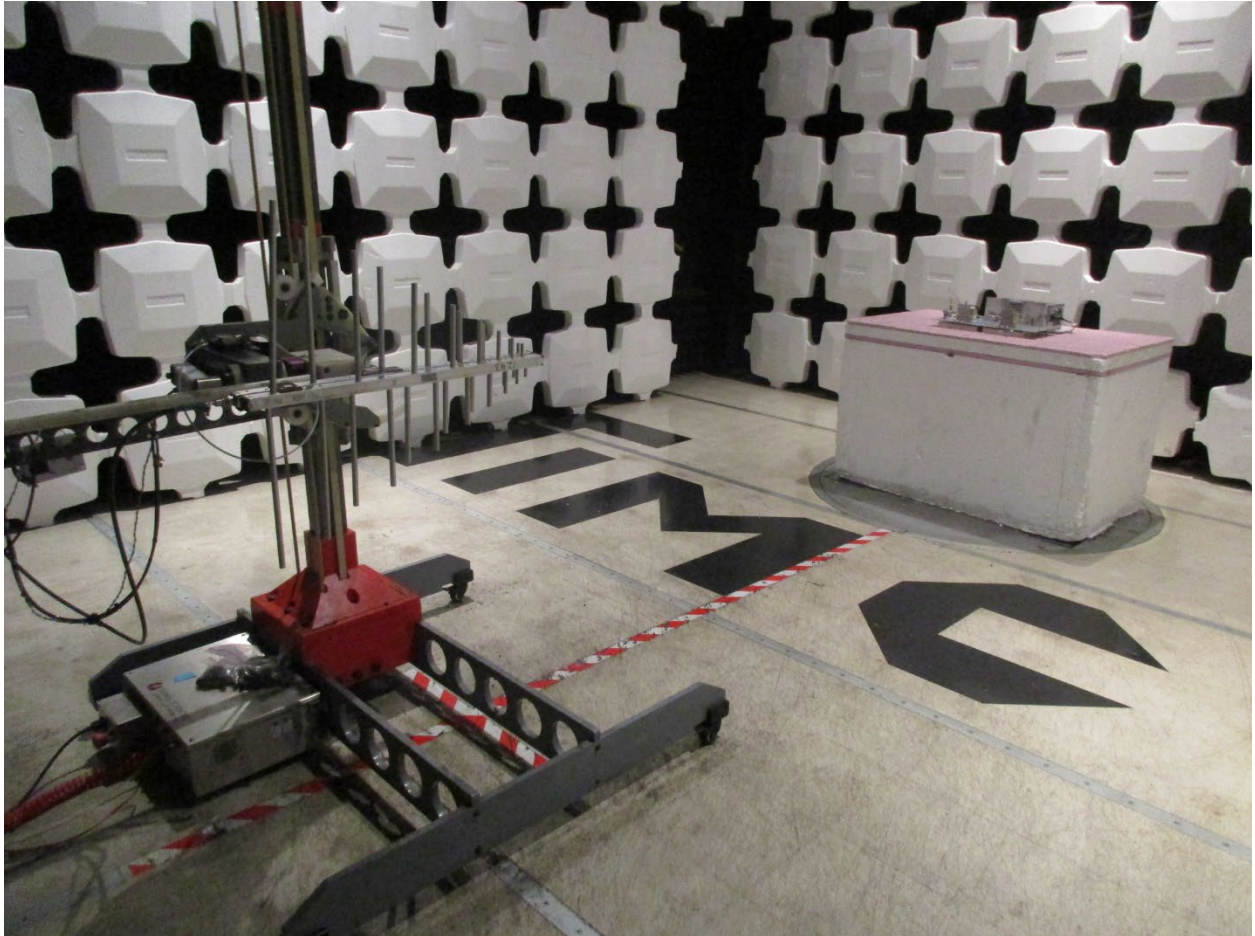

ANNEX B – Test Setup Photograph Exhibit

Radio Solutions, Inc.  
FCC ID: 2AHVPSB150M5BDSP

Conducted Test Setup

Radiated Testing, Table Setup #1

Radiated Testing, Table Setup #2

Radiated Testing, Below 1 GHz #1

Radiated Testing, Below 1 GHz #2

Radiated Testing, Above 1 GHz #1

Radiated Testing, Above 1 GHz #2

## Noise Testing

AC Powerline Conducted Testing