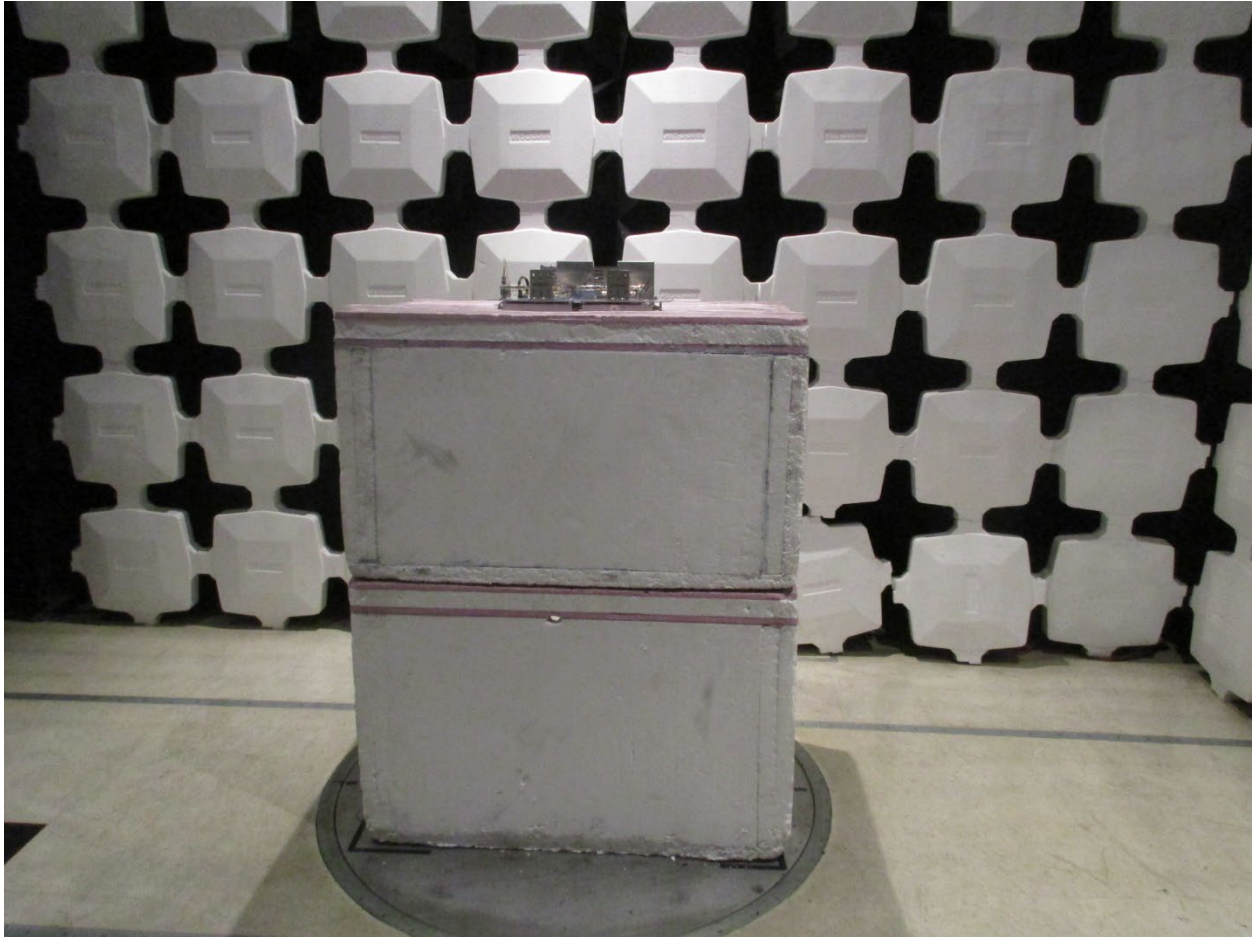

ANNEX B – Test Setup Photograph Exhibit

Radio Solutions, Inc.  
FCC ID: 2AHVPSB150M5BDSP

Conducted Test Setup

Radiated Testing, Table Setup #1

Radiated Testing, Table Setup #2

Radiated Testing, Below 1 GHz #1

Radiated Testing, Below 1 GHz #2

Radiated Testing, Above 1 GHz #1

Radiated Testing, Above 1 GHz #2