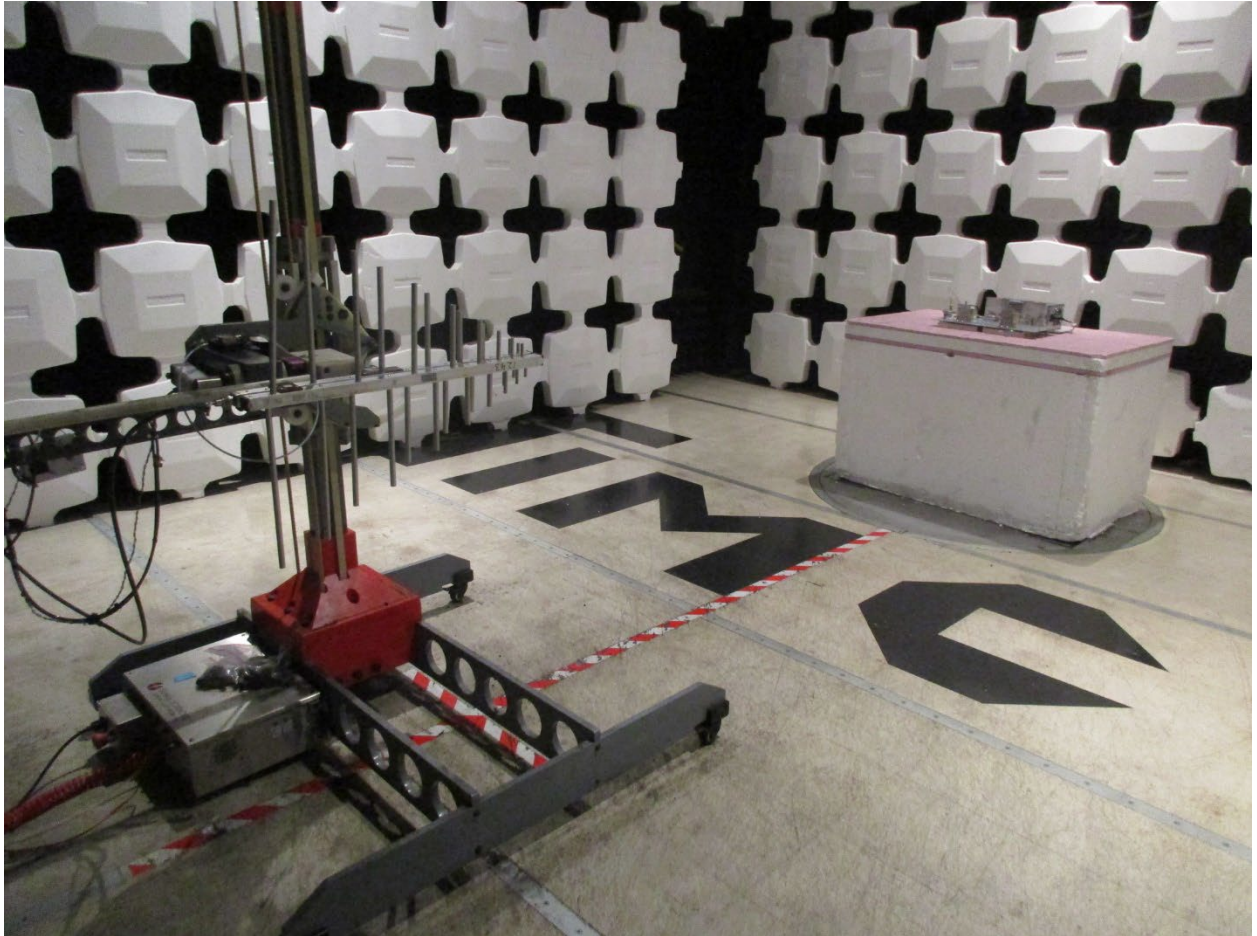

ANNEX B – Test Setup Photograph Exhibit

Radio Solutions, Inc.
FCC ID: 2AHVPSB150M5ADSP

Conducted Test Setup

Radiated Testing, Table Setup #1

Radiated Testing, Table Setup #2

Radiated Testing, Below 1 GHz #1

Radiated Testing, Below 1 GHz #2

Radiated Testing, Above 1 GHz #1

Radiated Testing, Above 1 GHz #2

Noise Testing

AC Powerline Conducted Testing