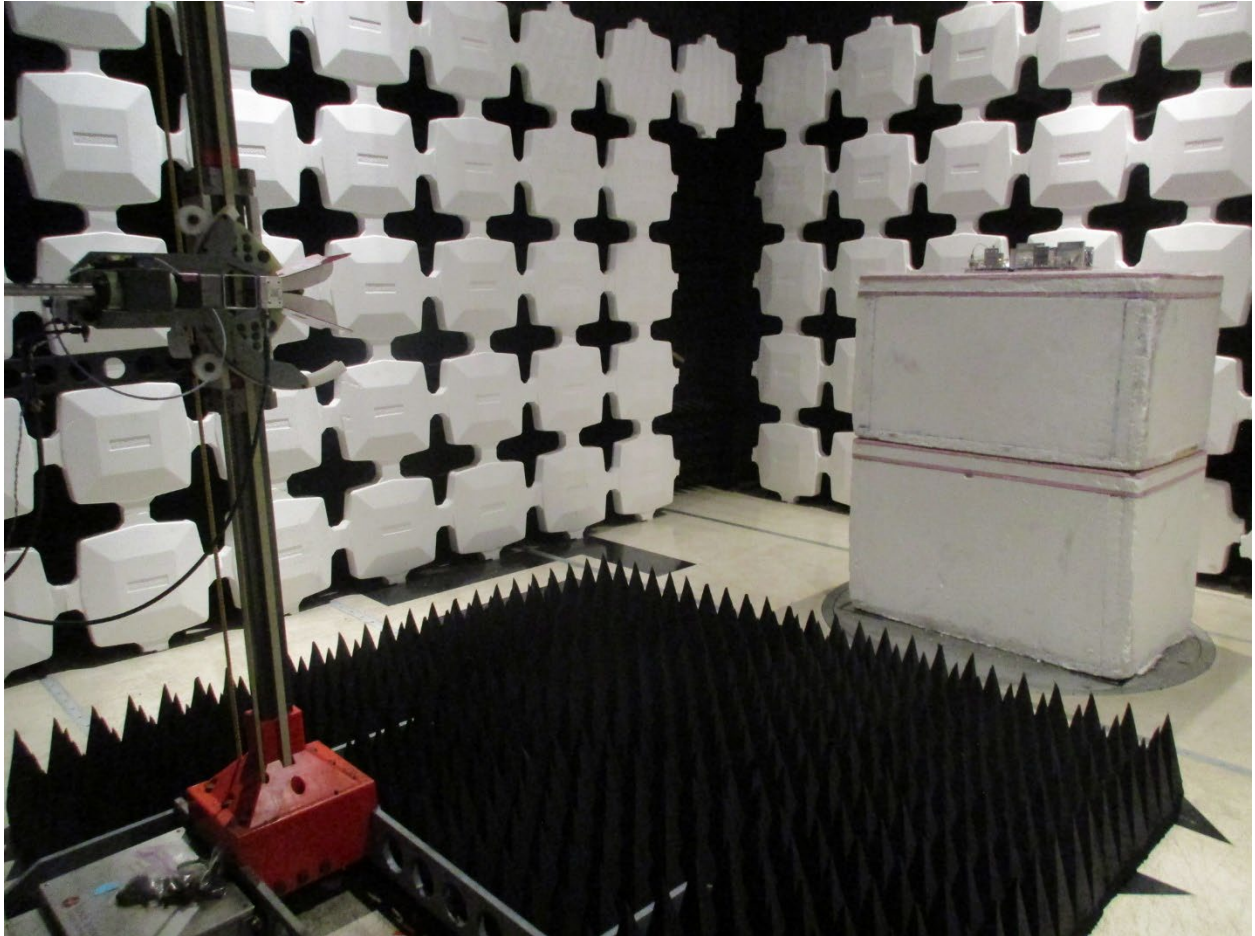

ANNEX B – Test Setup Photograph Exhibit

Radio Solutions, Inc.
FCC ID: 2AHVPSB150M5ADSP

Conducted Test Setup

Radiated Testing, Table Setup #1

Radiated Testing, Table Setup #2

Radiated Testing, Below 1 GHz #1

Radiated Testing, Below 1 GHz #2

Radiated Testing, Above 1 GHz #1

Radiated Testing, Above 1 GHz #2

Noise Testing

AC Powerline Conducted Testing