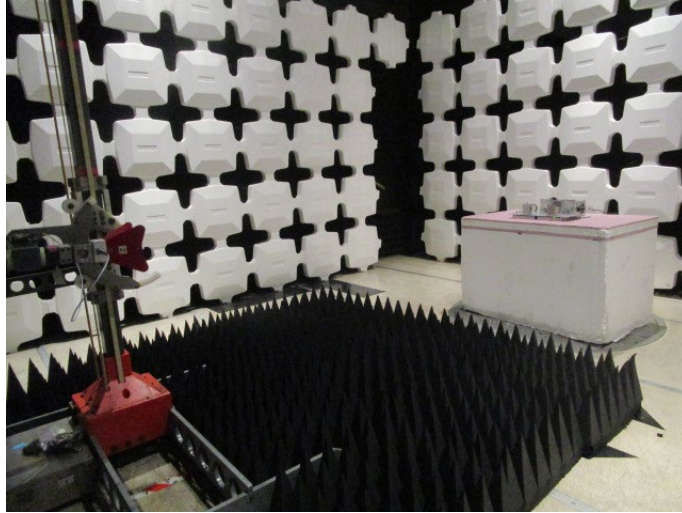

ANNEX B – Test Setup Photograph Exhibit

Radio Solutions, Inc.
FCC ID: 2AHVPSB150M5ADSP

Conducted Test Setup

Radiated Testing, Table Setup #1

Radiated Testing, Table Setup #2

Radiated Testing, Below 1 GHz #1

Radiated Testing, Below 1 GHz #2

Radiated Testing, Above 1 GHz #1

Radiated Testing, Above 1 GHz #2

Noise Testing

AC Powerline Conducted Testing