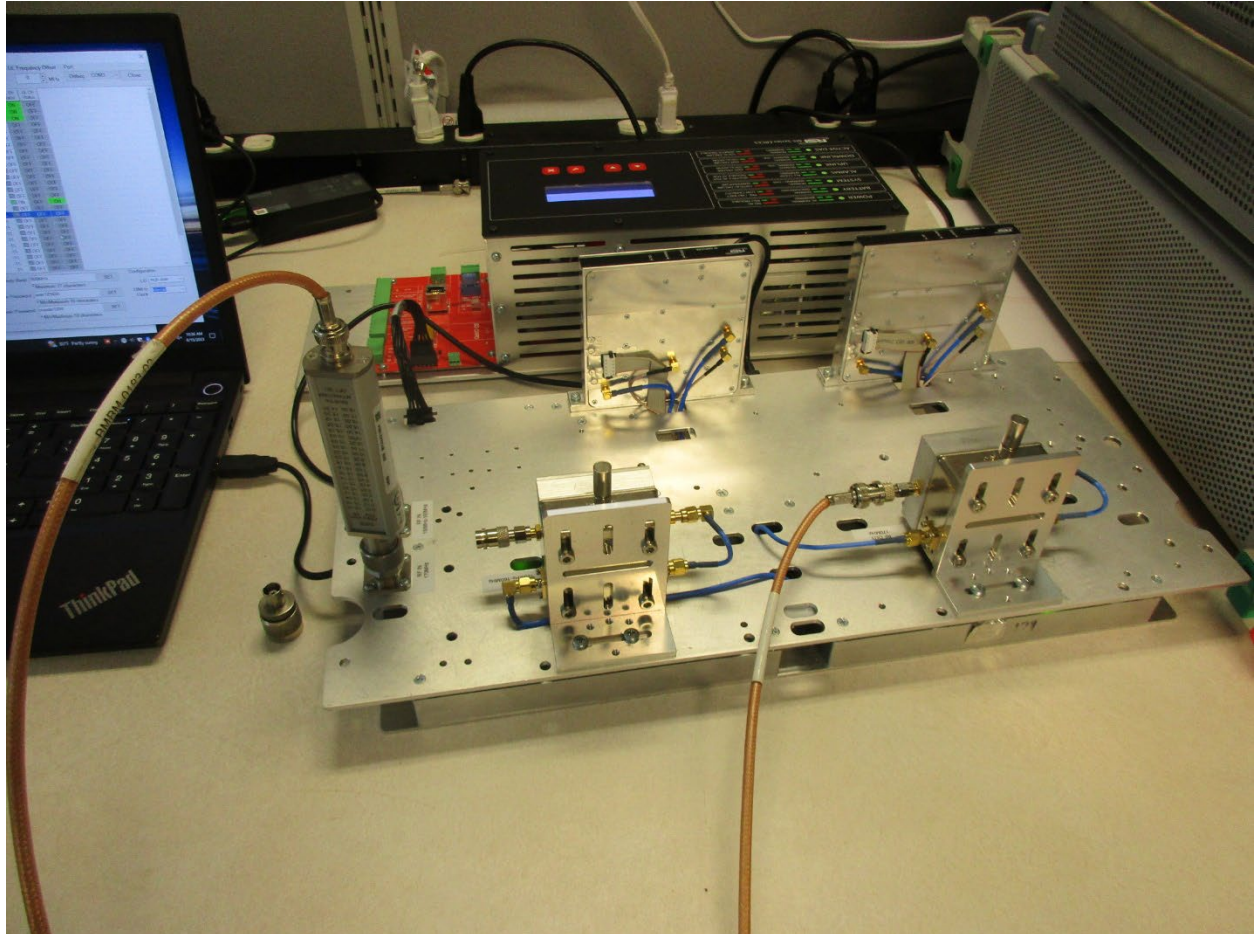

ANNEX B – Test Setup Photograph Exhibit

Radio Solutions, Inc.
FCC ID: 2AHVPSB150M5ADSP

Conducted Test Setup

Radiated Testing, Table Setup #1

Radiated Testing, Table Setup #2

Radiated Testing, Below 1 GHz #1

Radiated Testing, Below 1 GHz #2

Radiated Testing, Above 1 GHz #1

Radiated Testing, Above 1 GHz #2

Noise Testing

AC Powerline Conducted Testing