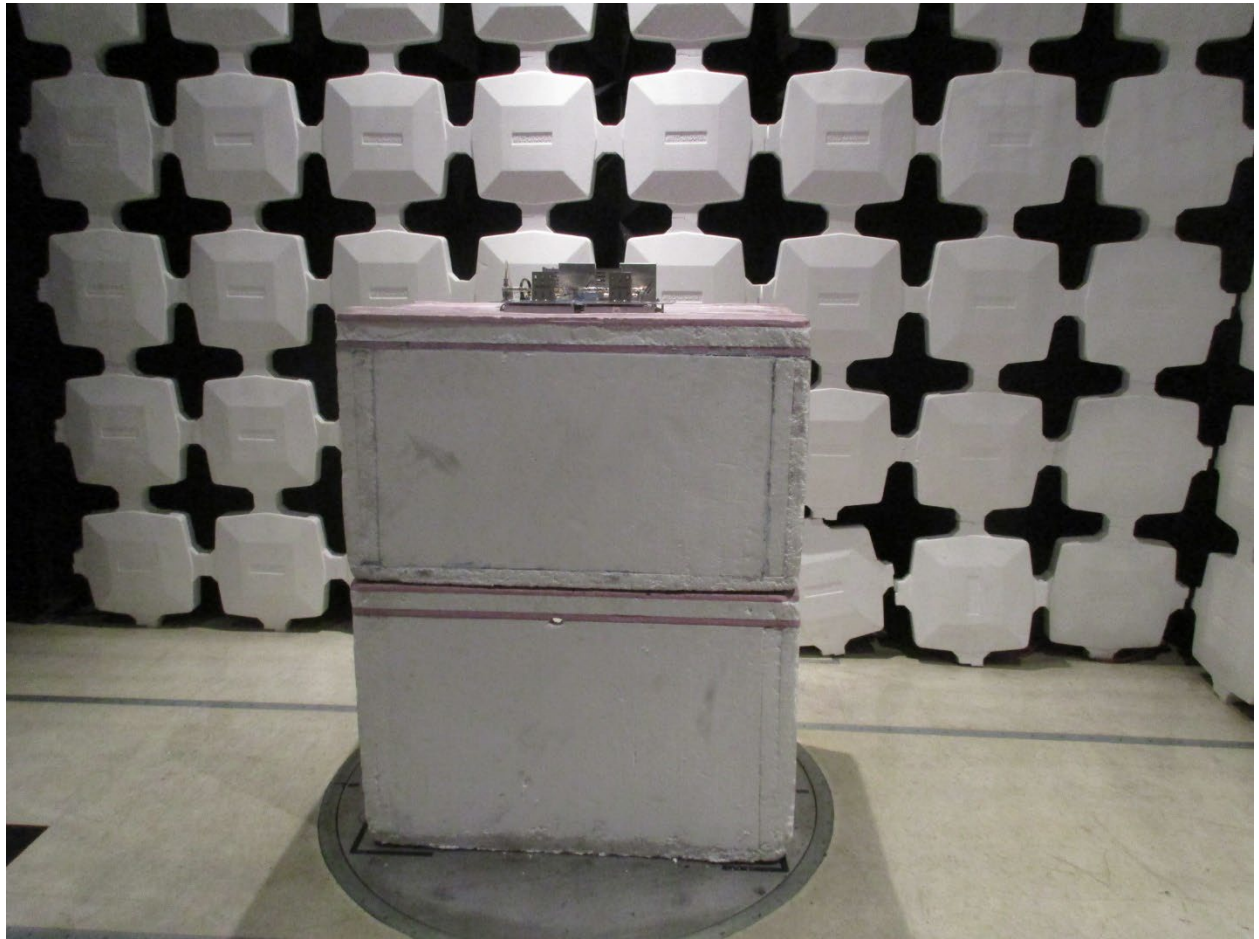

ANNEX B – Test Setup Photograph Exhibit

Radio Solutions, Inc.
FCC ID: 2AHVPSB150M5ADSP

Conducted Test Setup

Radiated Testing, Table Setup #1

Radiated Testing, Table Setup #2

Radiated Testing, Below 1 GHz #1

Radiated Testing, Below 1 GHz #2

Radiated Testing, Above 1 GHz #1

Radiated Testing, Above 1 GHz #2

Noise Testing

AC Powerline Conducted Testing