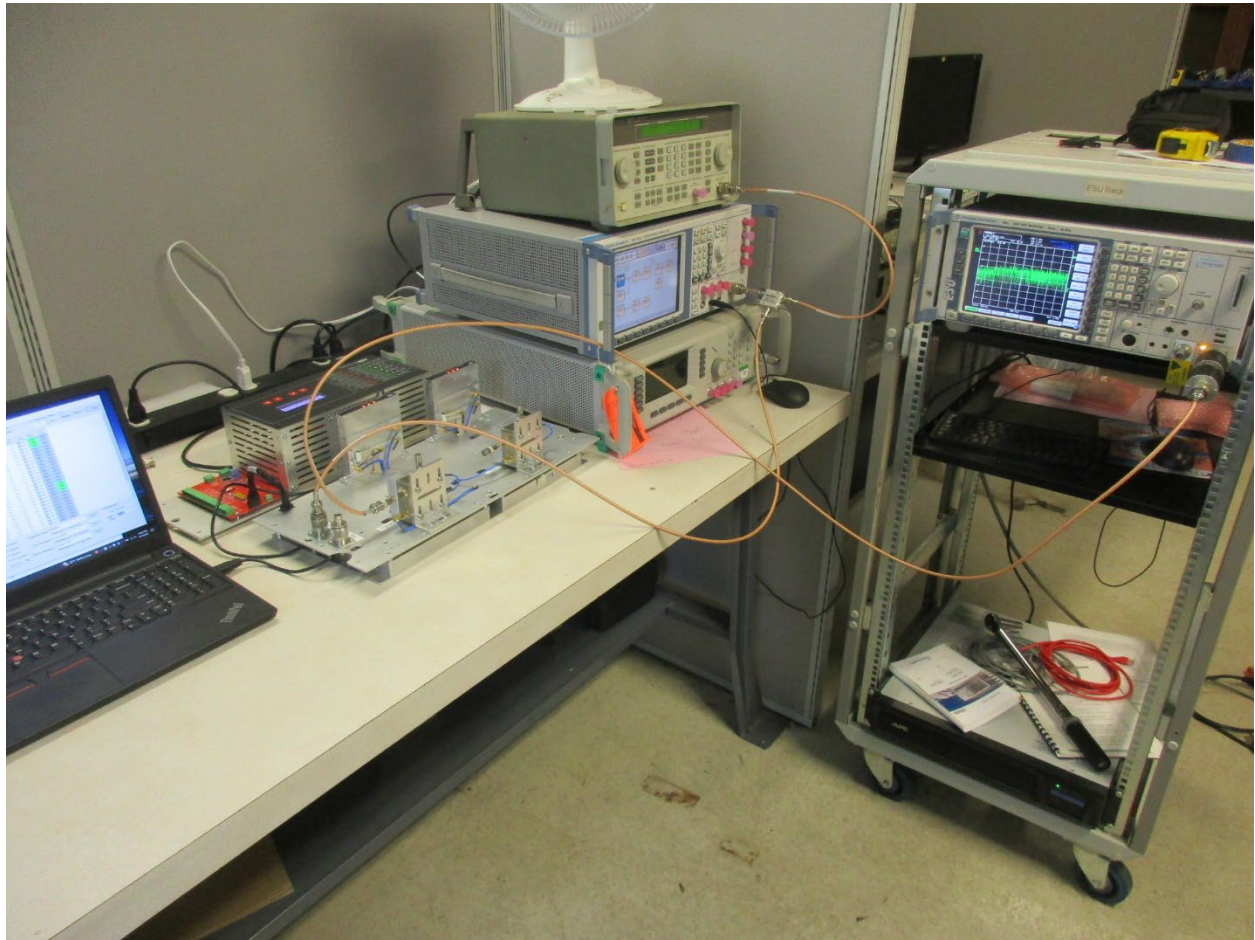

ANNEX B – Test Setup Photograph Exhibit

Radio Solutions, Inc.
FCC ID: 2AHVPSB150M5ADSP

Conducted Test Setup

Radiated Testing, Table Setup #1

Radiated Testing, Table Setup #2

Radiated Testing, Below 1 GHz #1

Radiated Testing, Below 1 GHz #2

Radiated Testing, Above 1 GHz #1

Radiated Testing, Above 1 GHz #2

Noise Testing

AC Powerline Conducted Testing