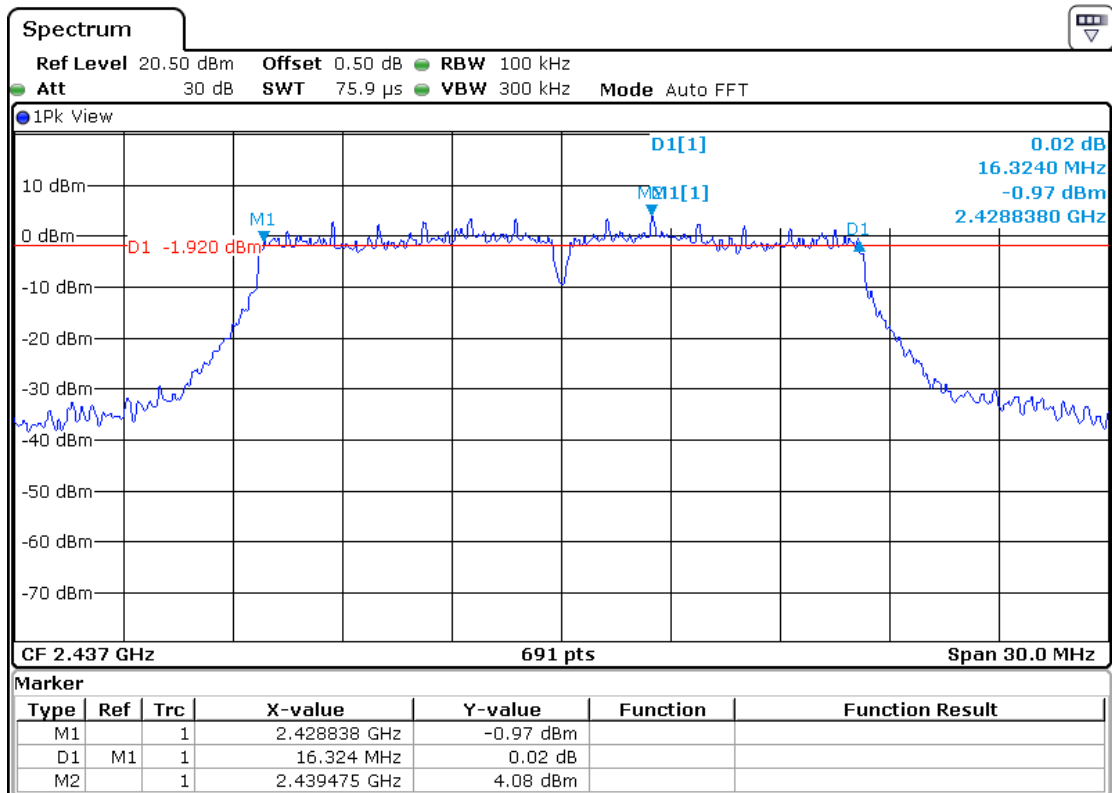

SISO Mode
802.11b, Middle Channel, Antenna 1

802.11g, Middle Channel, Antenna 1

802.11 n-HT20, Middle Channel, Antenna 1

802.11 n-HT40, Middle Channel Antenna 1

MIMO mode

802.11n-HT20, Middle Channel, ANT1

802.11n-HT40, Middle Channel, ANT1