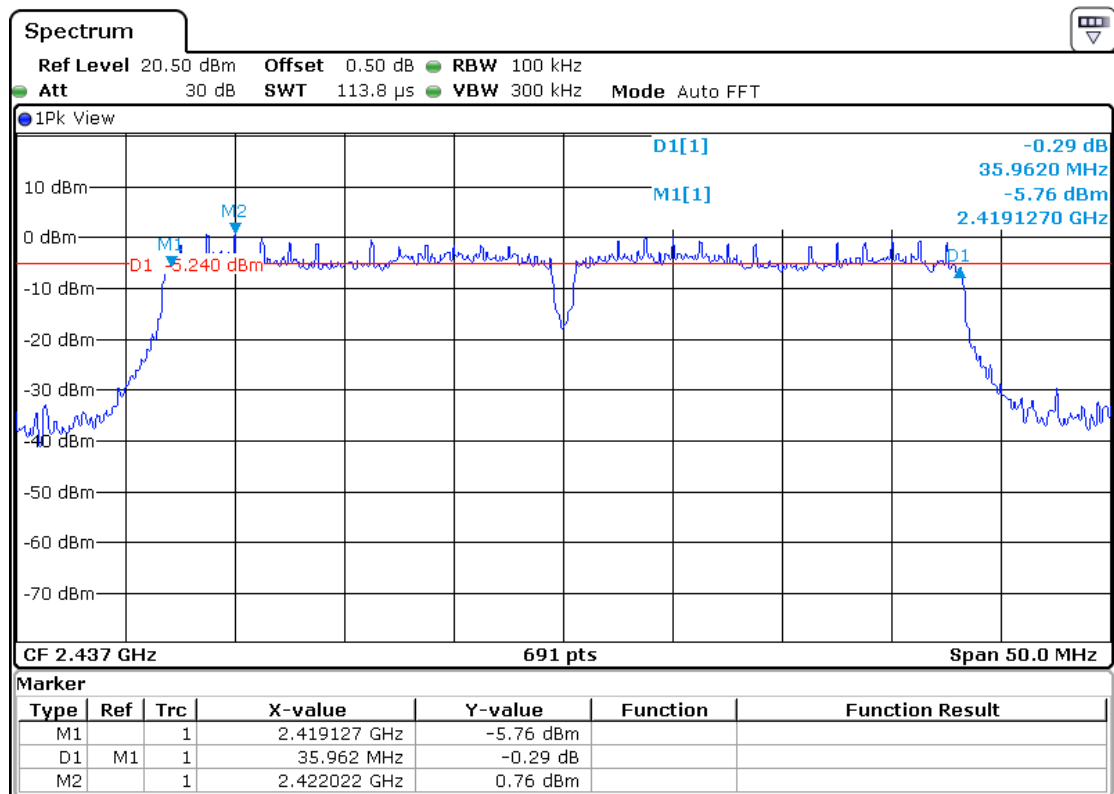

SISO Mode
802.11b, Middle Channel, Antenna 1

802.11g, Middle Channel, Antenna 1

802.11 n-HT20, Middle Channel, Antenna 1

802.11 n-HT40, Middle Channel Antenna 1

MIMO mode

802.11n-HT20, Middle Channel, ANT1

802.11n-HT40, Middle Channel, ANT1