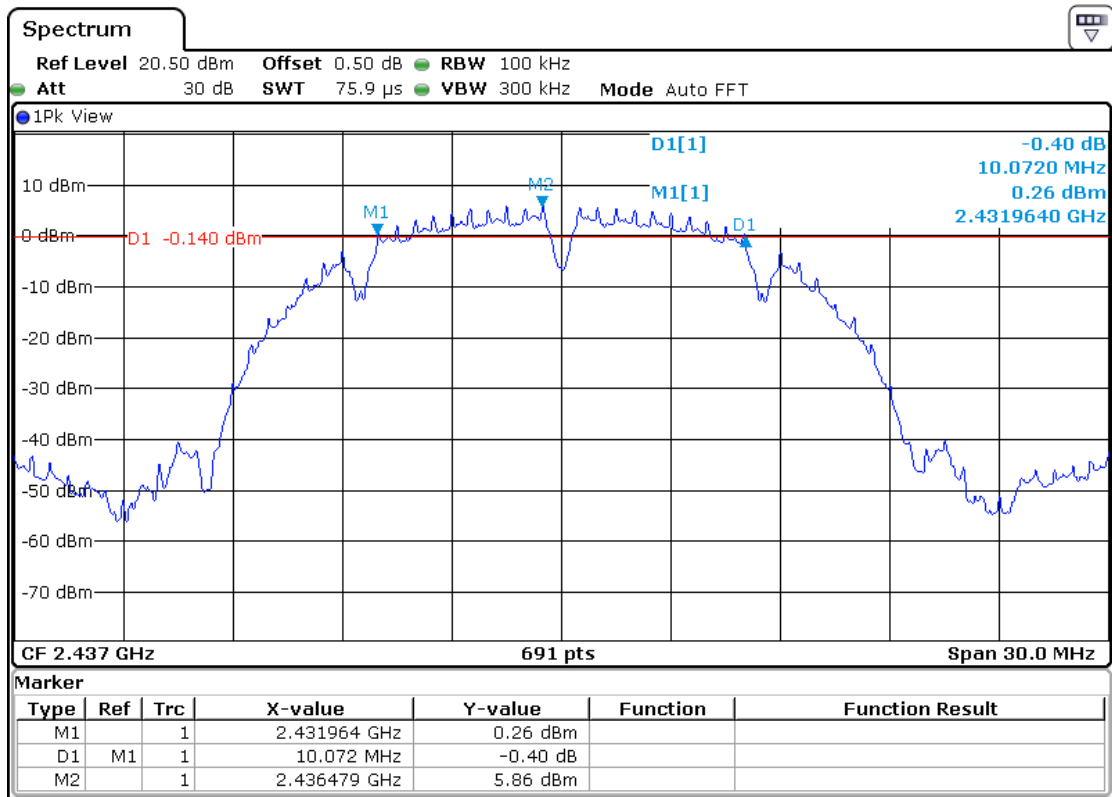

SISO Mode
802.11b, Middle Channel, Antenna 1

802.11g, Middle Channel, Antenna 1

802.11 n-HT20, Middle Channel, Antenna 1

802.11 n-HT40, Middle Channel Antenna 1

MIMO mode

802.11n-HT20, Middle Channel, ANT1

802.11n-HT40, Middle Channel, ANT1