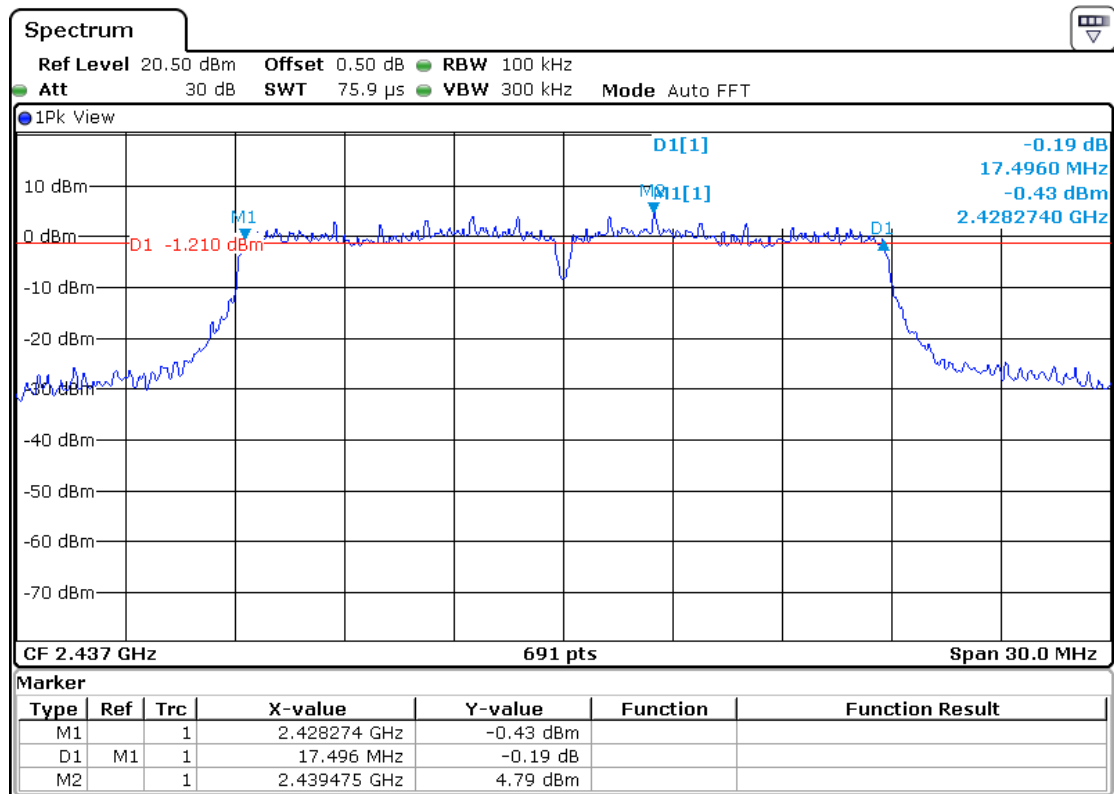

SISO Mode
802.11b, Middle Channel, Antenna 1

802.11g, Middle Channel, Antenna 1

802.11 n-HT20, Middle Channel, Antenna 1

802.11 n-HT40, Middle Channel Antenna 1

MIMO mode

802.11n-HT20, Middle Channel, ANT1

802.11n-HT40, Middle Channel, ANT1