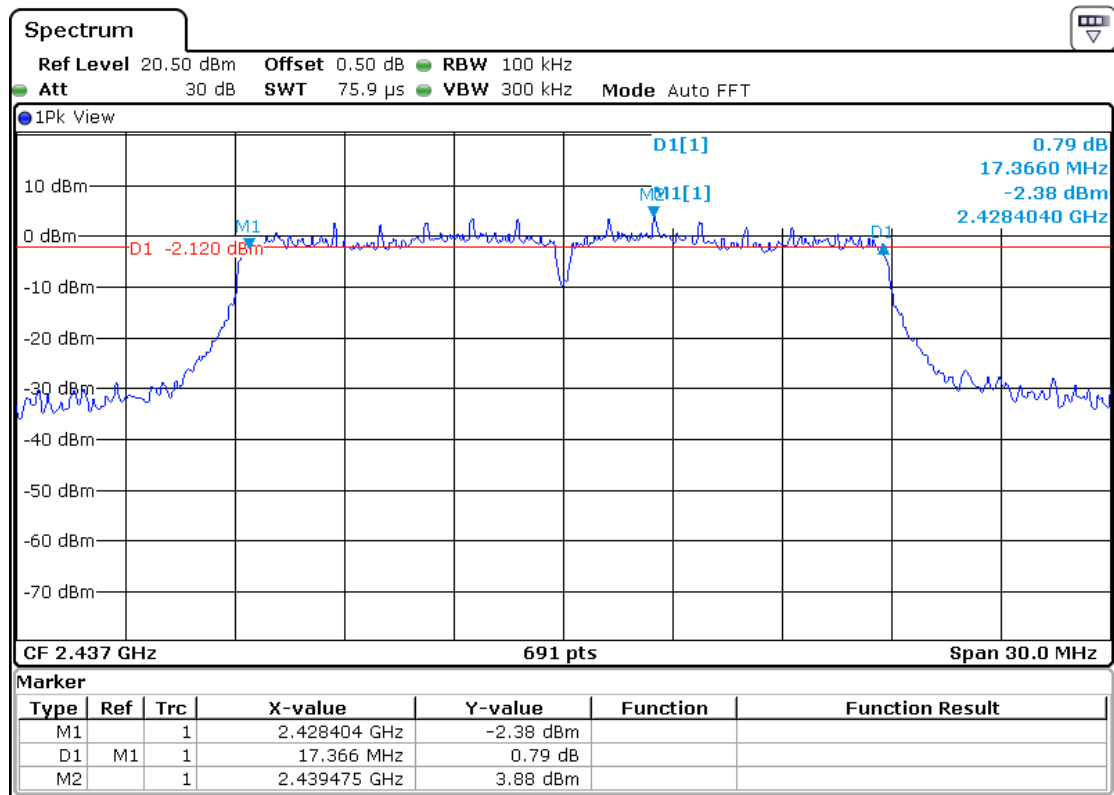

SISO Mode
802.11b, Middle Channel, Antenna 1

802.11g, Middle Channel, Antenna 1

802.11 n-HT20, Middle Channel, Antenna 1

802.11 n-HT40, Middle Channel Antenna 1

MIMO mode

802.11n-HT20, Middle Channel, ANT1

802.11n-HT40, Middle Channel, ANT1