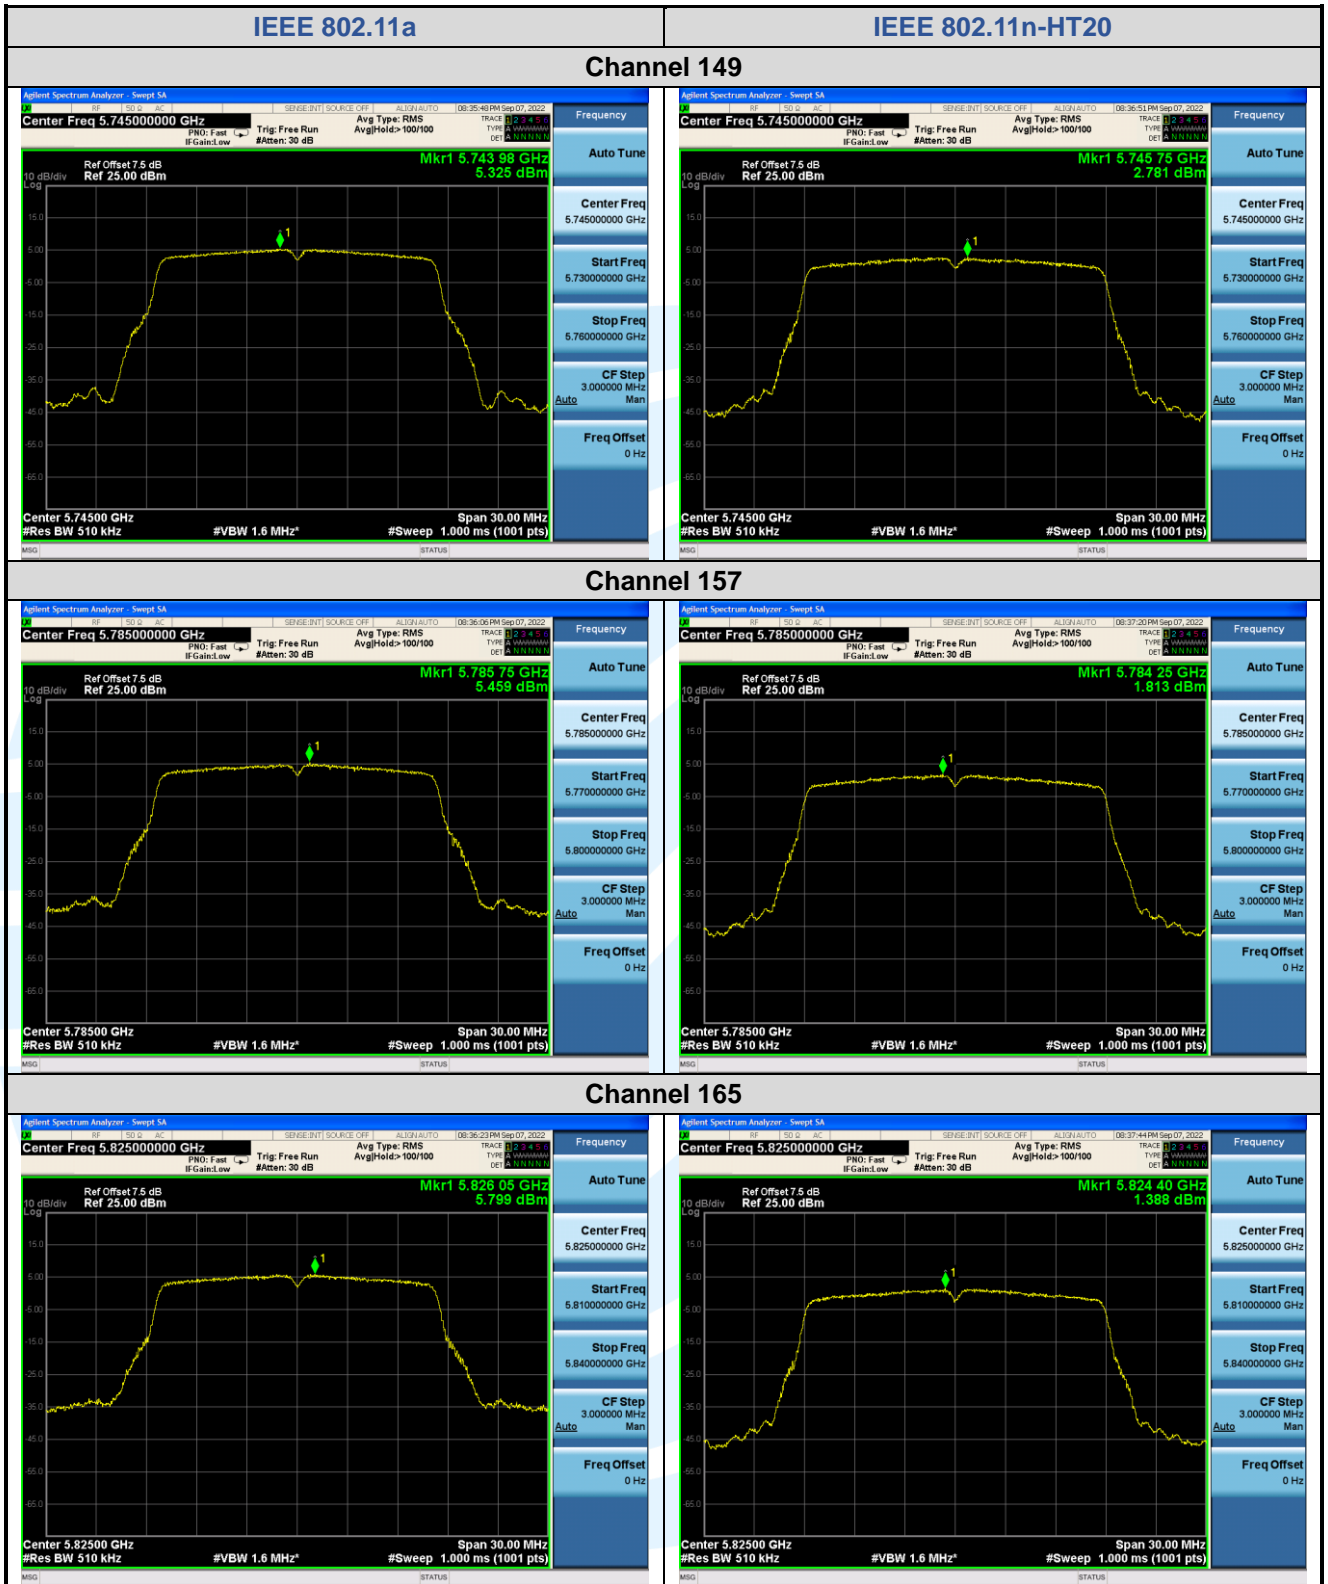

Shenzhen UnionTrust Quality and Technology Co., Ltd.

Address: Unit D/E of 9/F and 16/F, Block A, Building 6, Baoneng science and technology park, Longhua district, Shenzhen, China

Tel: +86-755-28230888

Fax: +86-755-28230886

E-mail: info@uttlab.com

<http://www.uttlab.com>

UTTR-RF-FCCPART15.407-V1.3