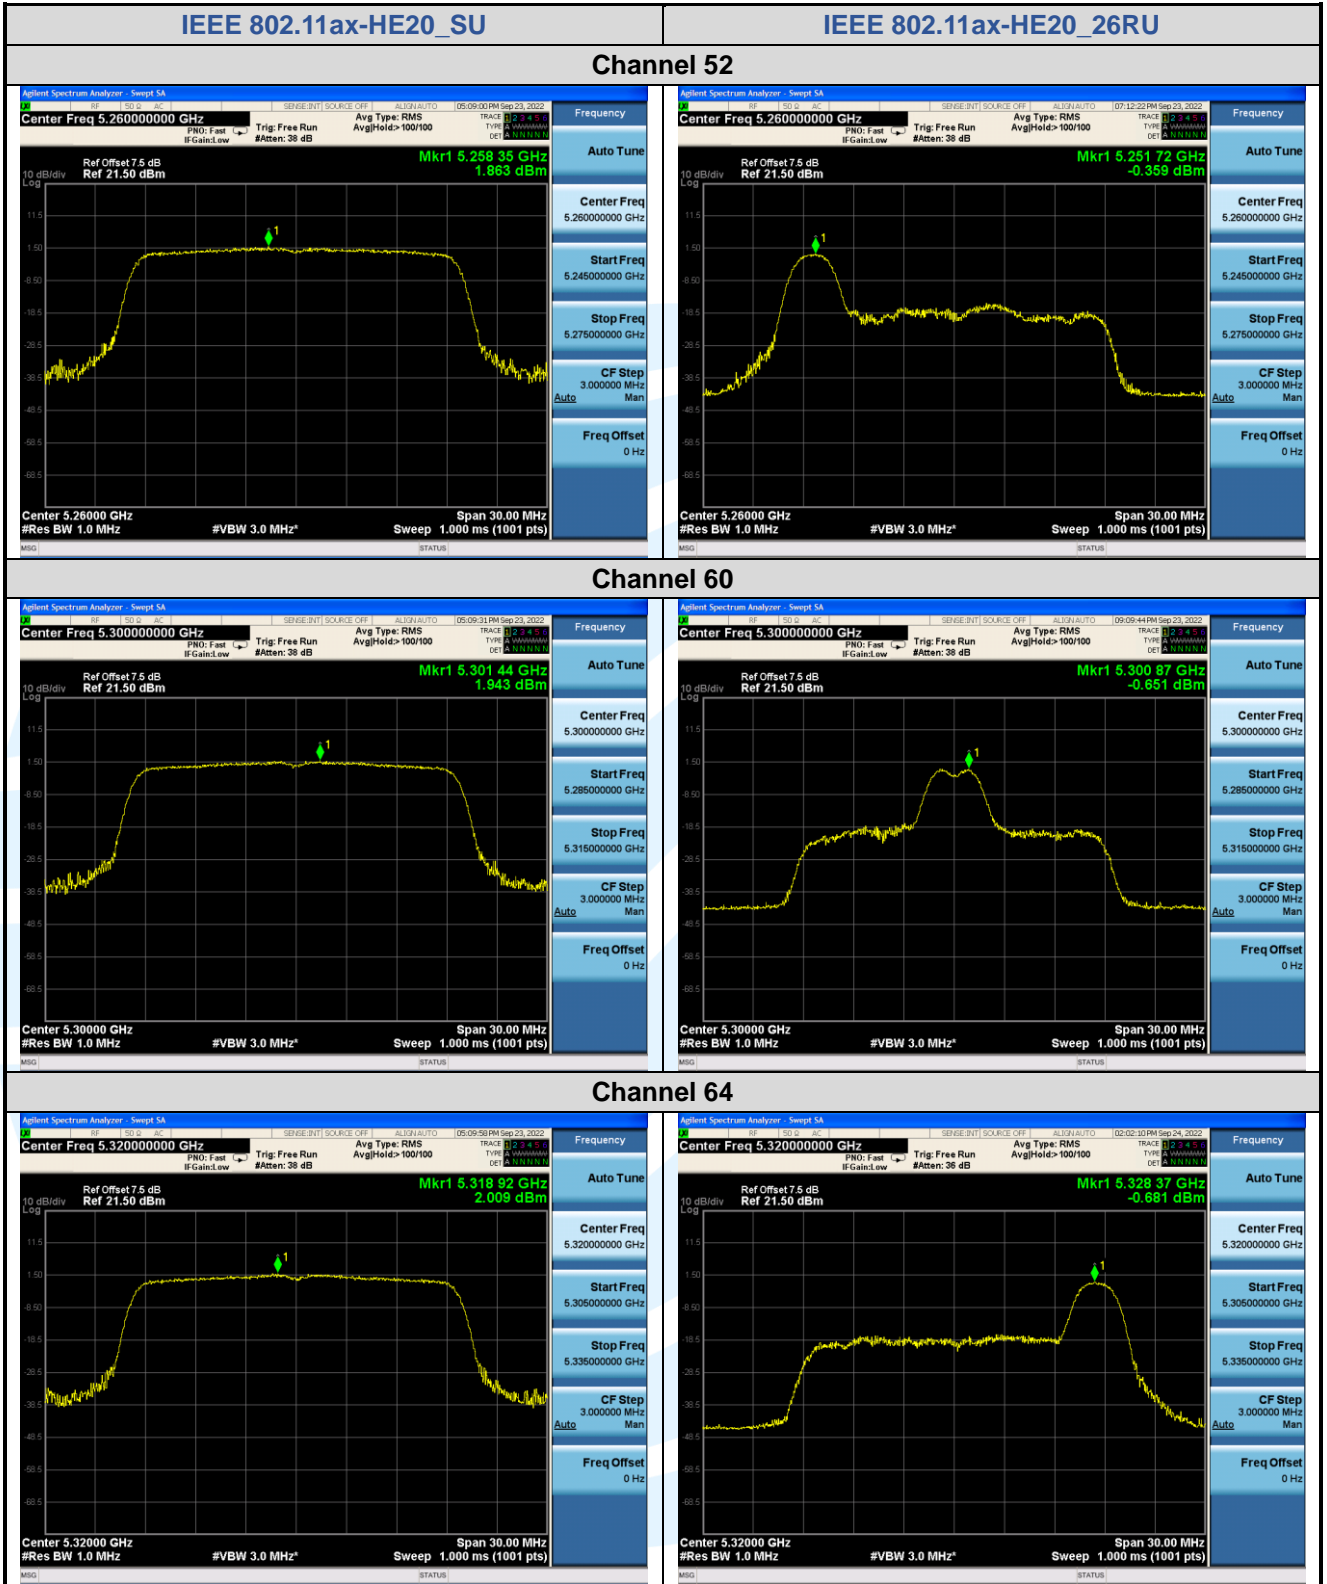

Shenzhen UnionTrust Quality and Technology Co., Ltd.

Address: Unit D/E of 9/F and 16/F, Block A, Building 6, Baoneng science and technology park, Longhua district, Shenzhen, China

Tel: +86-755-28230888

Fax: +86-755-28230886

E-mail: info@uttlab.com

<http://www.uttlab.com>

UTTR-RF-FCCPART15.407-V1.3