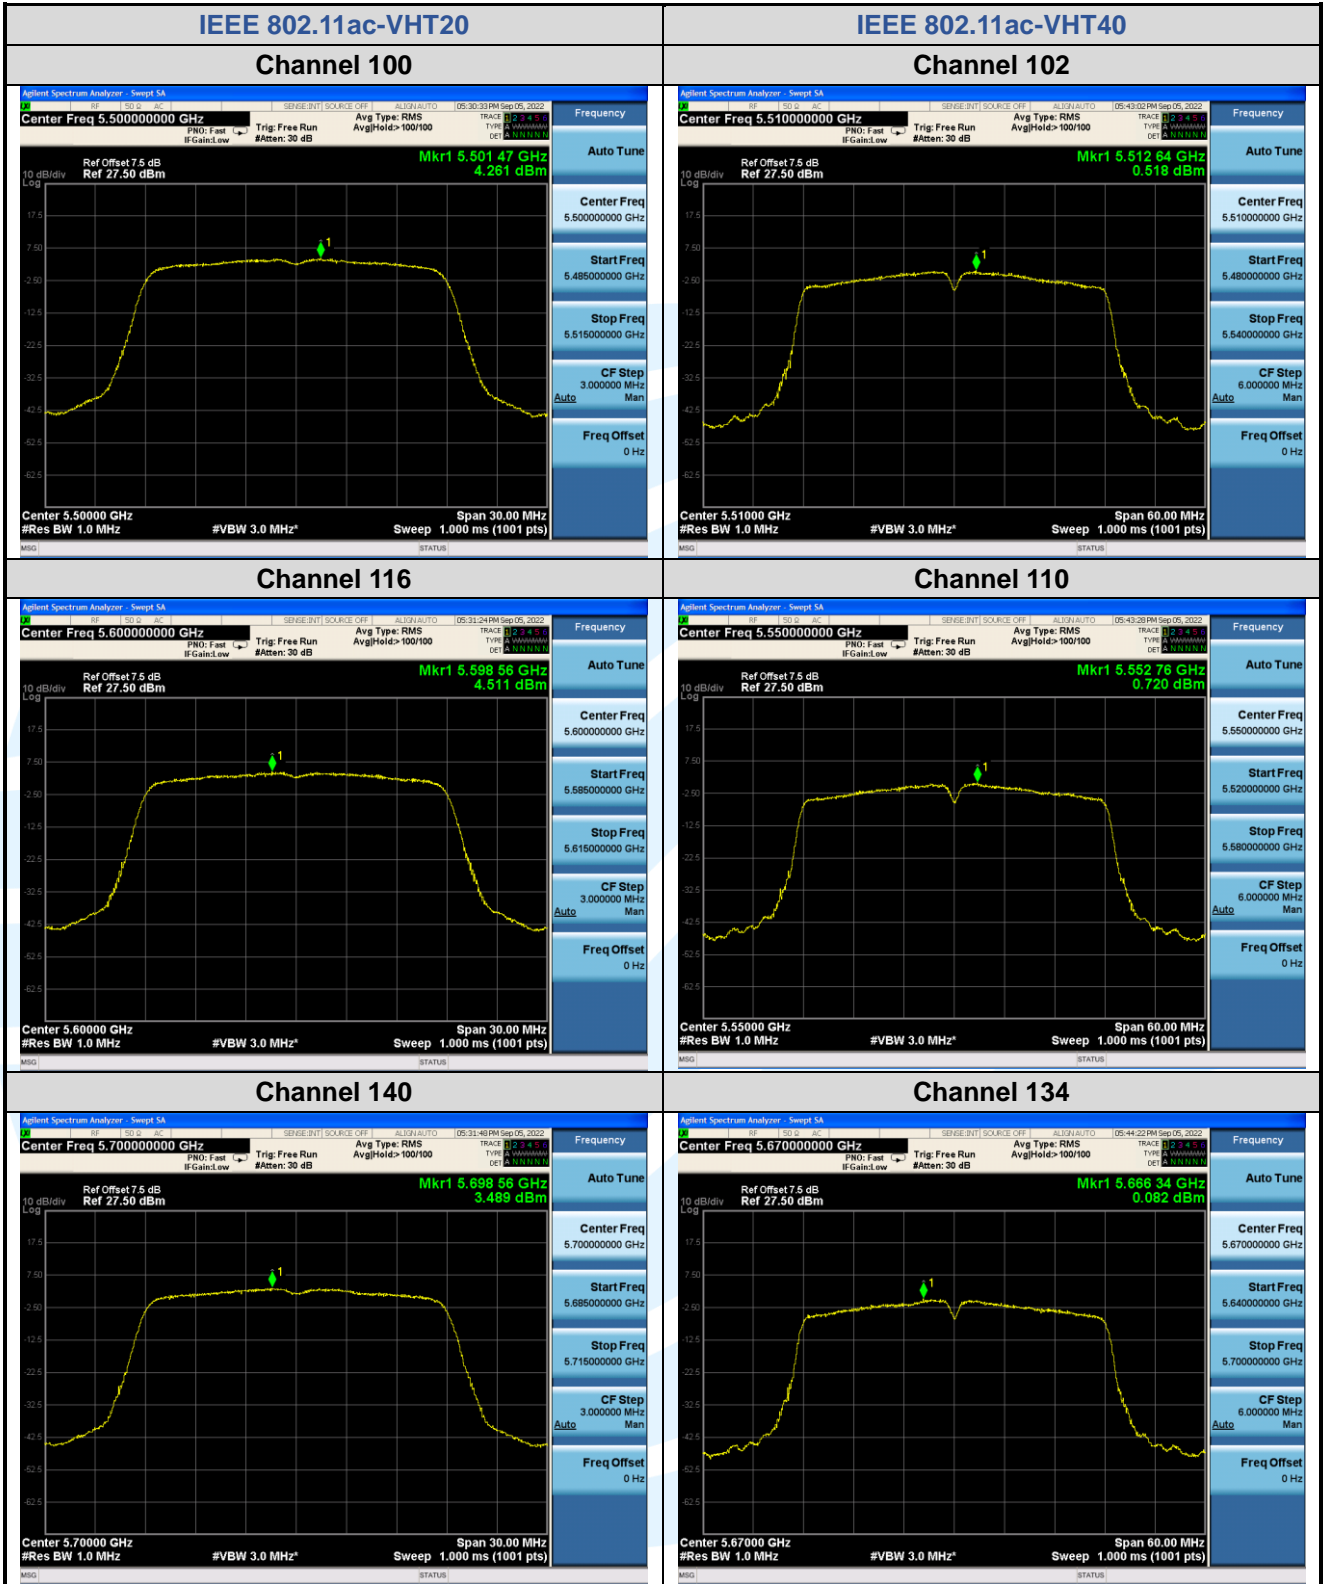

Shenzhen UnionTrust Quality and Technology Co., Ltd.

Address: Unit D/E of 9/F and 16/F, Block A, Building 6, Baoneng science and technology park, Longhua district, Shenzhen, China

Tel: +86-755-28230888

Fax: +86-755-28230886

E-mail: info@uttlab.com

<http://www.uttlab.com>

UTTR-RF-FCCPART15.407-V1.3