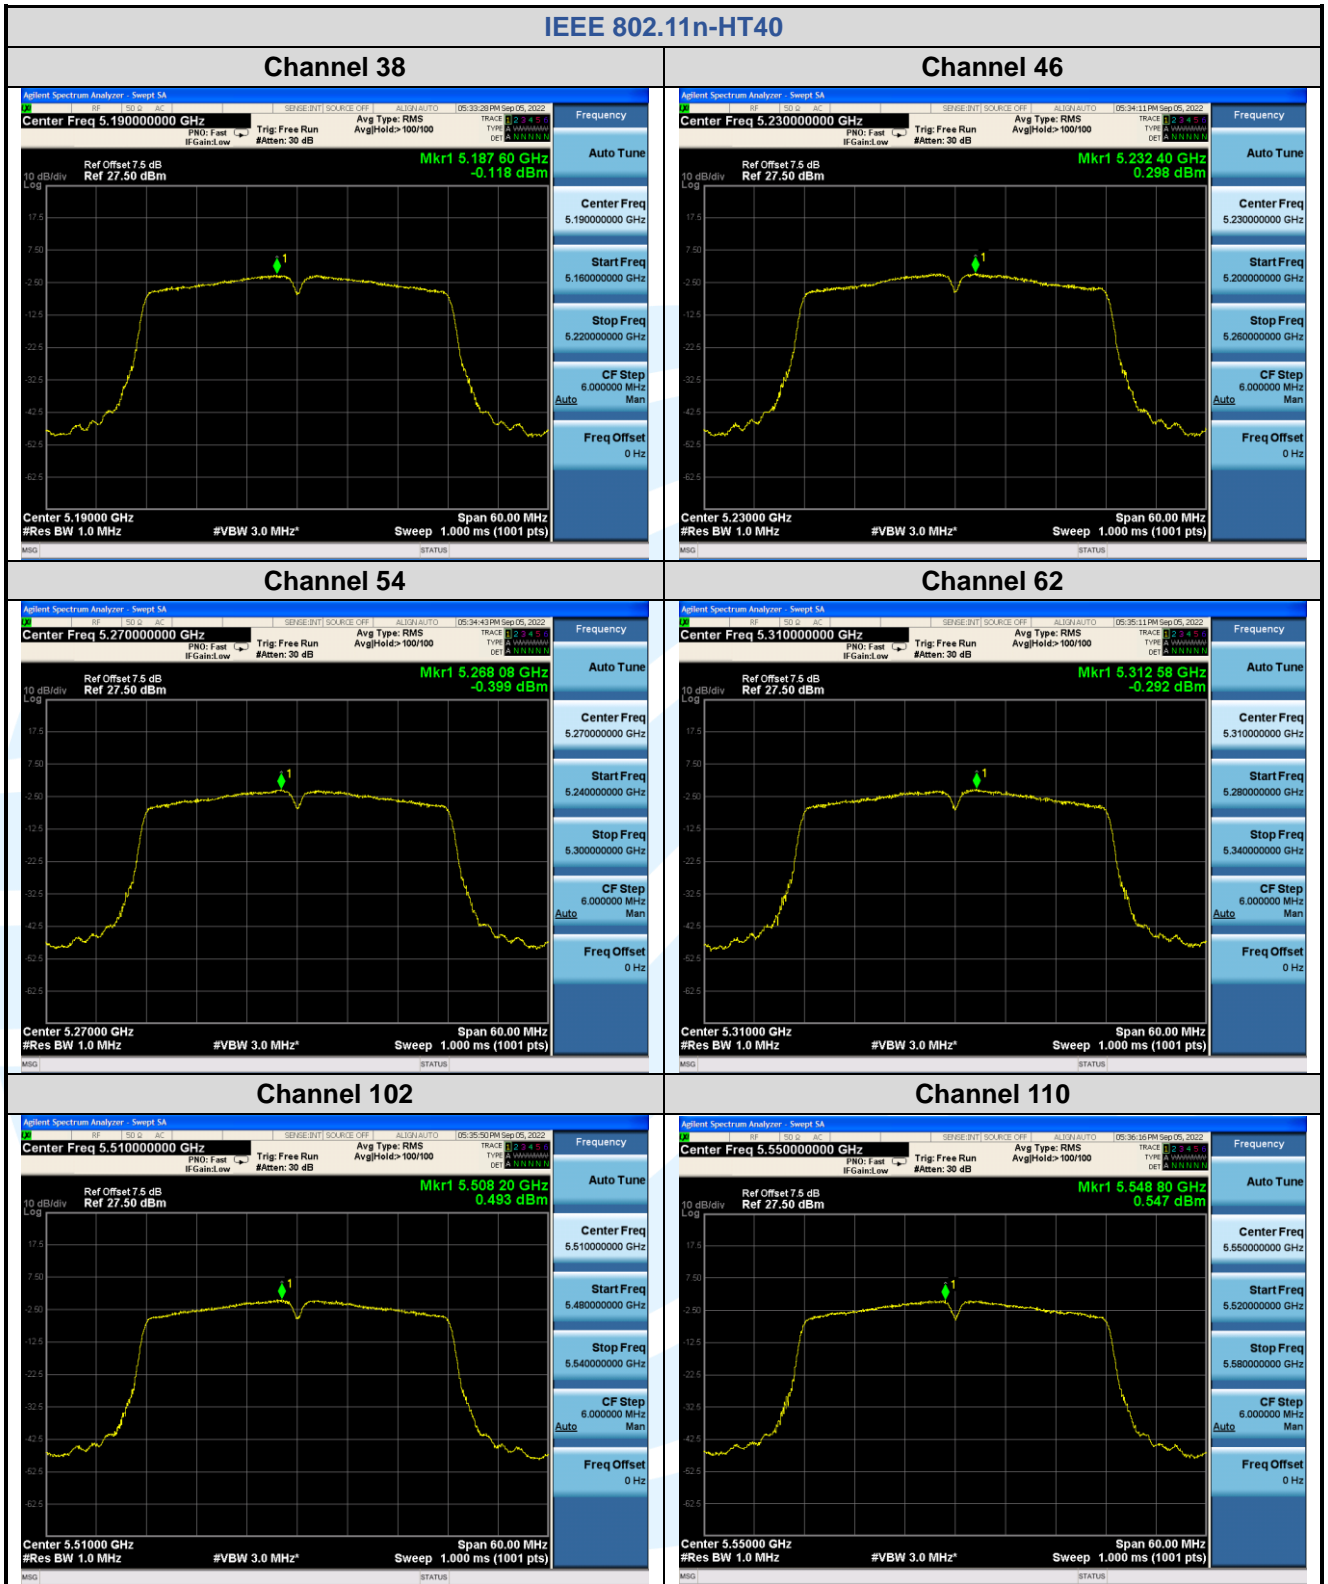

Shenzhen UnionTrust Quality and Technology Co., Ltd.

Address: Unit D/E of 9/F and 16/F, Block A, Building 6, Baoneng science and technology park, Longhua district, Shenzhen, China

Tel: +86-755-28230888

Fax: +86-755-28230886

E-mail: info@uttlab.com

<http://www.uttlab.com>

UTTR-RF-FCCPART15.407-V1.3