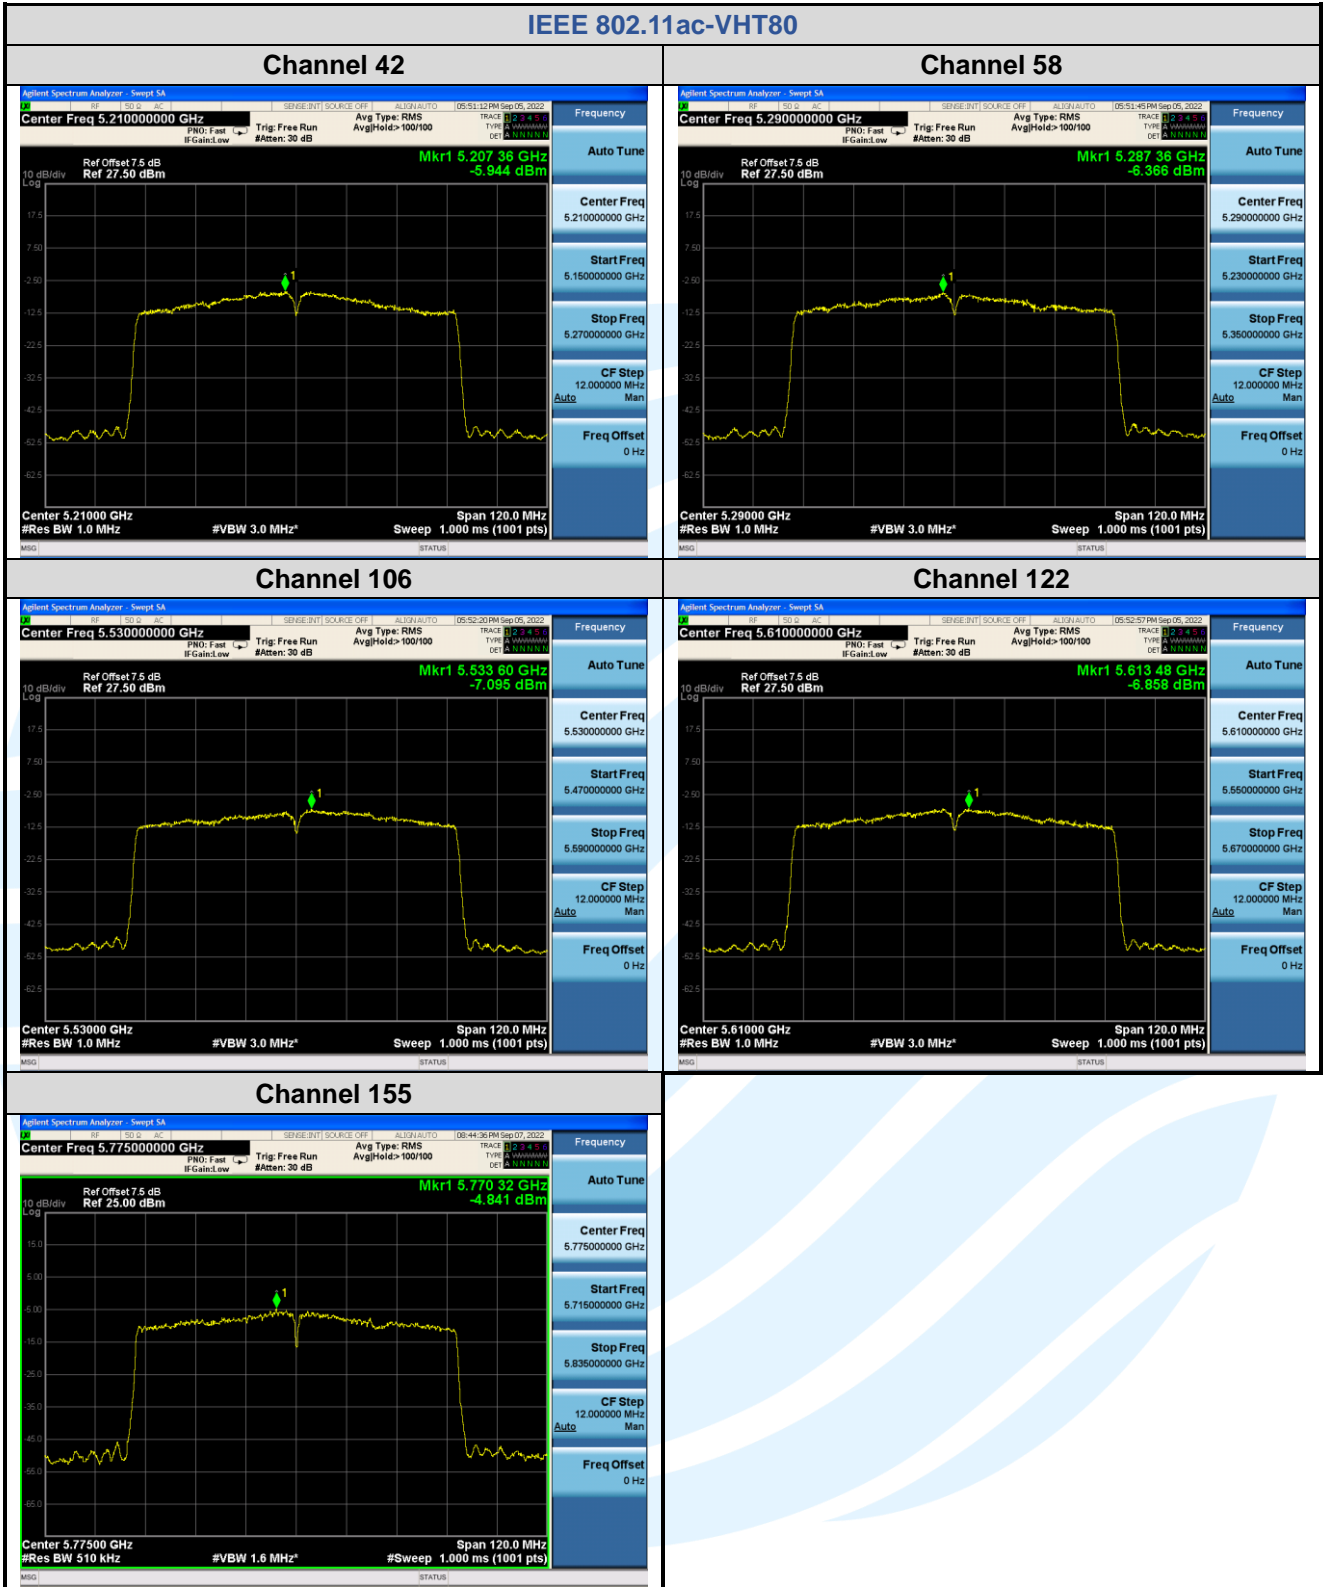

Shenzhen UnionTrust Quality and Technology Co., Ltd.

Address: Unit D/E of 9/F and 16/F, Block A, Building 6, Baoneng science and technology park, Longhua district, Shenzhen, China

Tel: +86-755-28230888

Fax: +86-755-28230886

E-mail: info@uttlab.com

<http://www.uttlab.com>

UTTR-RF-FCCPART15.407-V1.3