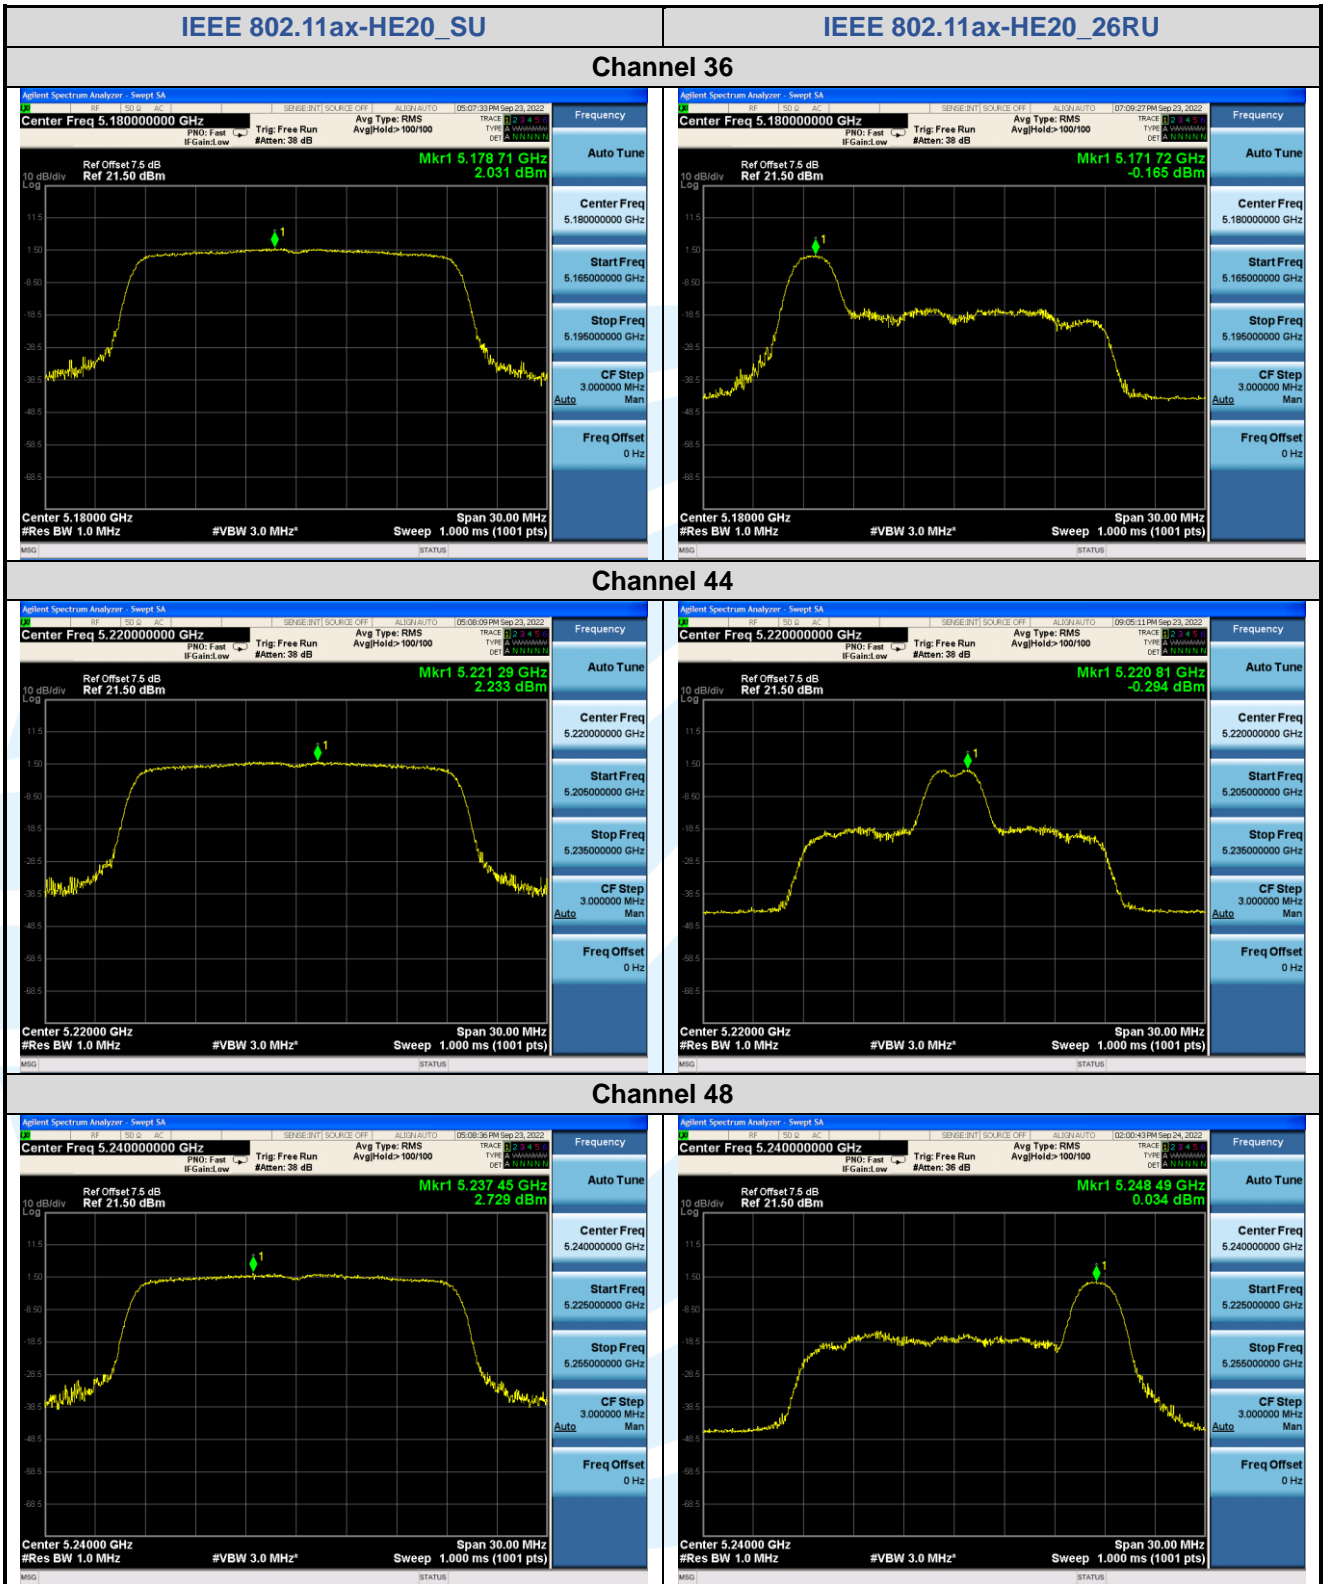

Shenzhen UnionTrust Quality and Technology Co., Ltd.

Address: Unit D/E of 9/F and 16/F, Block A, Building 6, Baoneng science and technology park, Longhua district, Shenzhen, China

Tel: +86-755-28230888

Fax: +86-755-28230886

E-mail: info@uttlab.com

<http://www.uttlab.com>

UTTR-RF-FCCPART15.407-V1.3