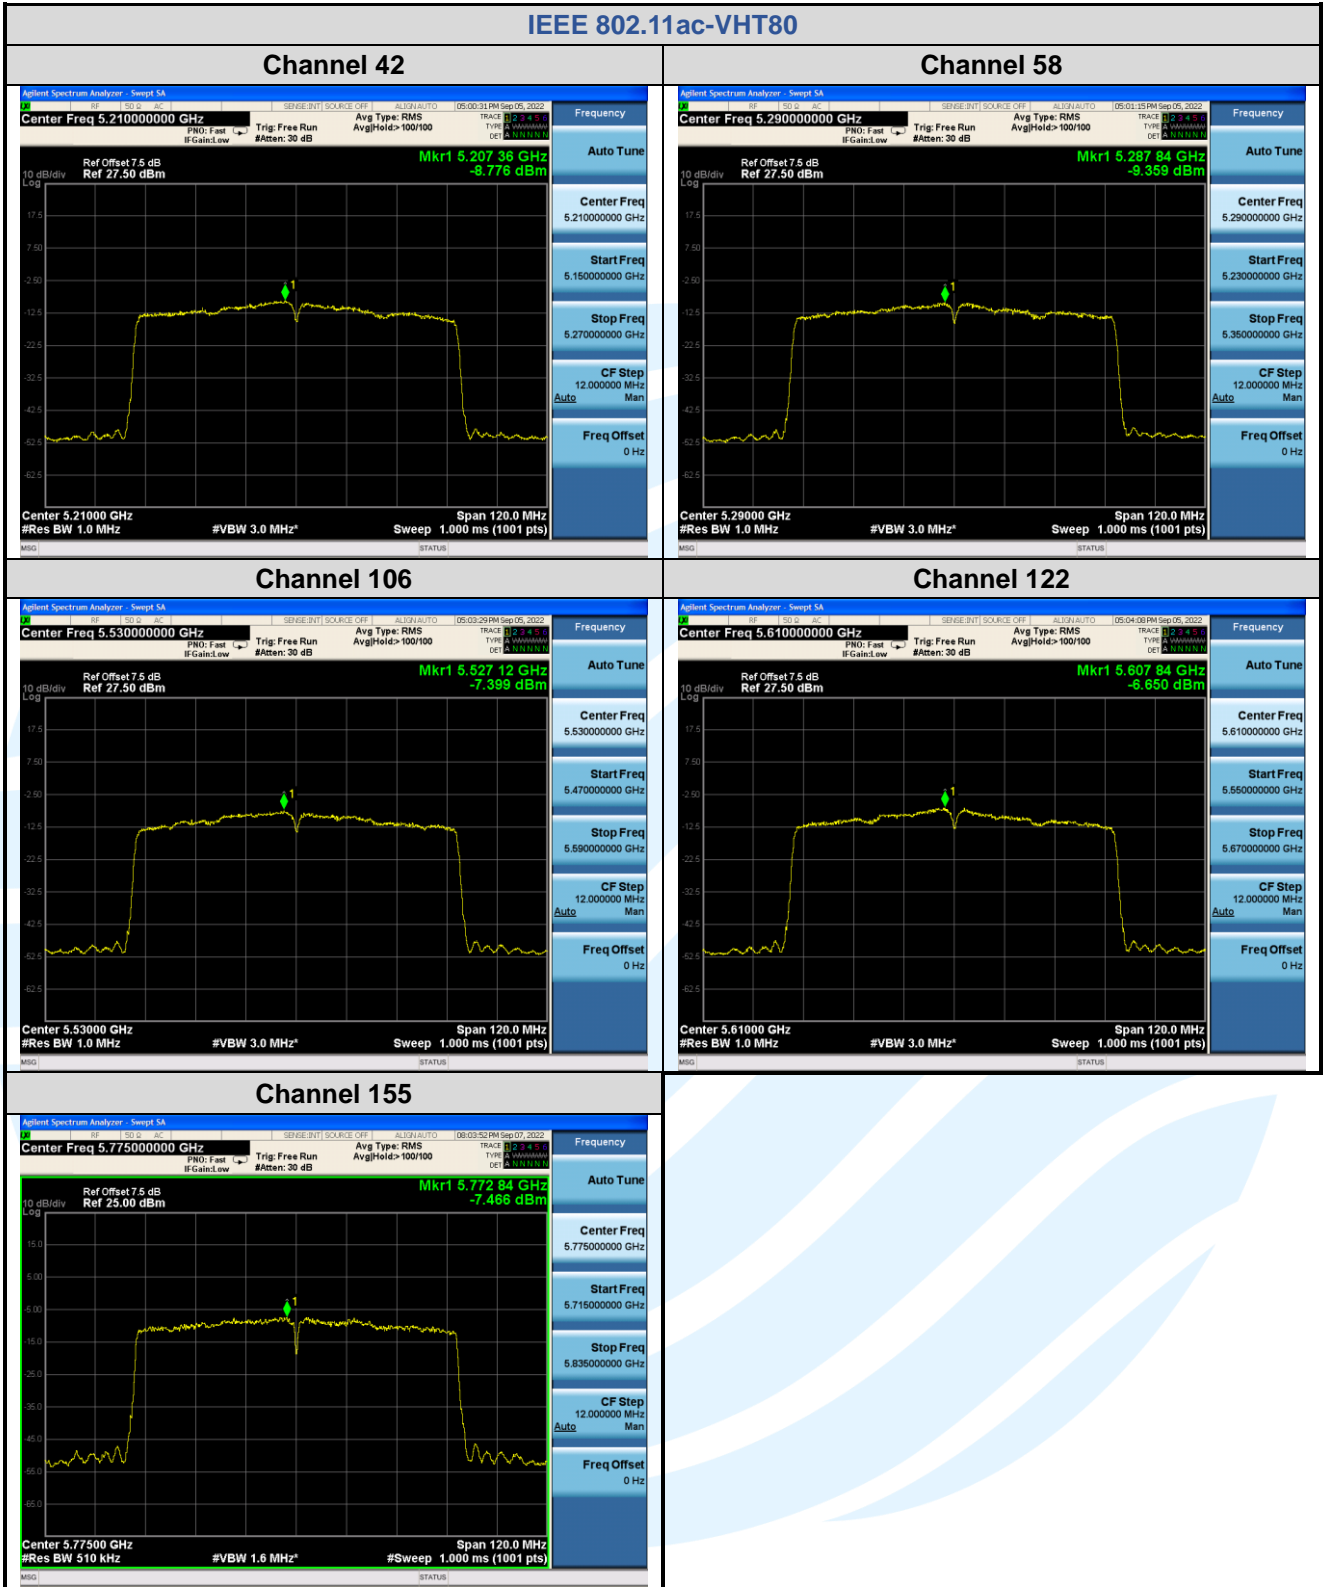

Shenzhen UnionTrust Quality and Technology Co., Ltd.

Address: Unit D/E of 9/F and 16/F, Block A, Building 6, Baoneng science and technology park, Longhua district, Shenzhen, China

Tel: +86-755-28230888

Fax: +86-755-28230886

E-mail: info@uttlab.com

<http://www.uttlab.com>

UTTR-RF-FCCPART15.407-V1.3