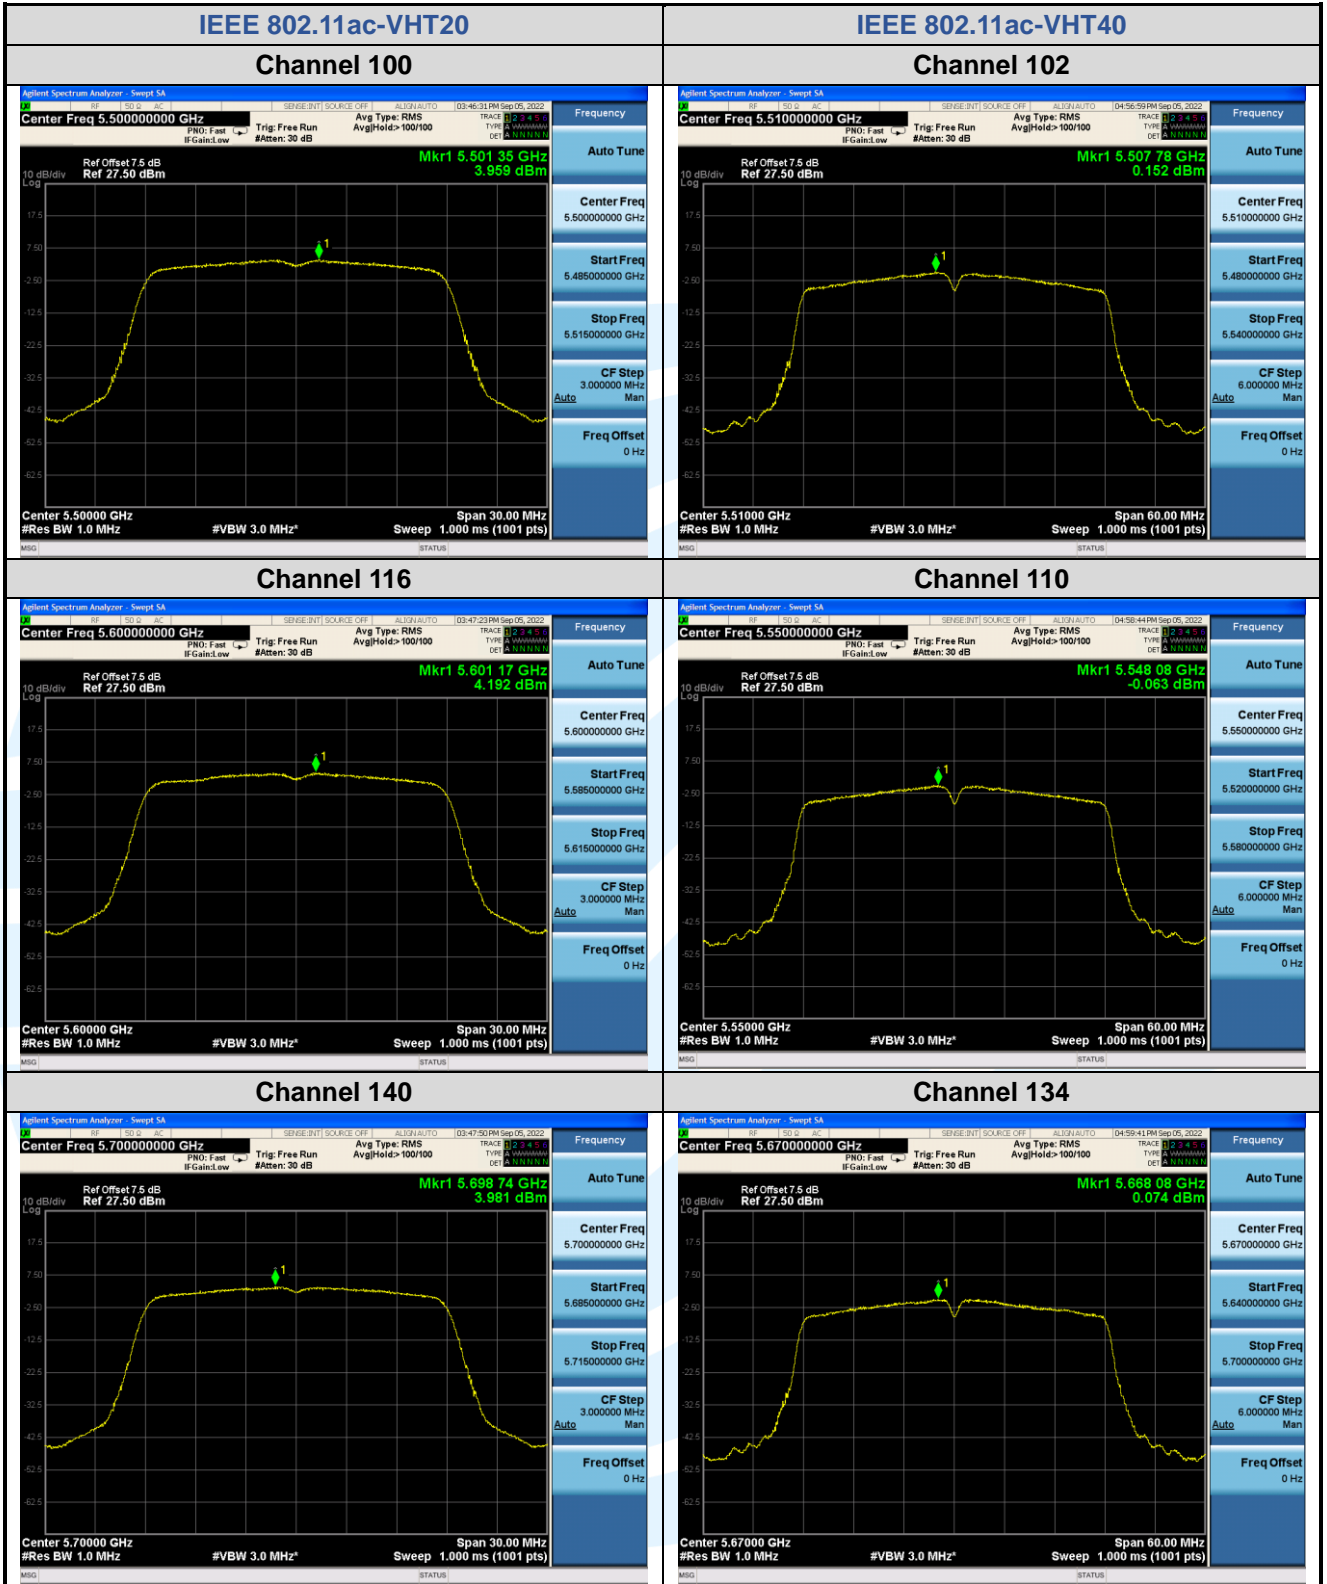

Shenzhen UnionTrust Quality and Technology Co., Ltd.

Address: Unit D/E of 9/F and 16/F, Block A, Building 6, Baoneng science and technology park, Longhua district, Shenzhen, China

Tel: +86-755-28230888

Fax: +86-755-28230886

E-mail: info@uttlab.com

<http://www.uttlab.com>

UTTR-RF-FCCPART15.407-V1.3