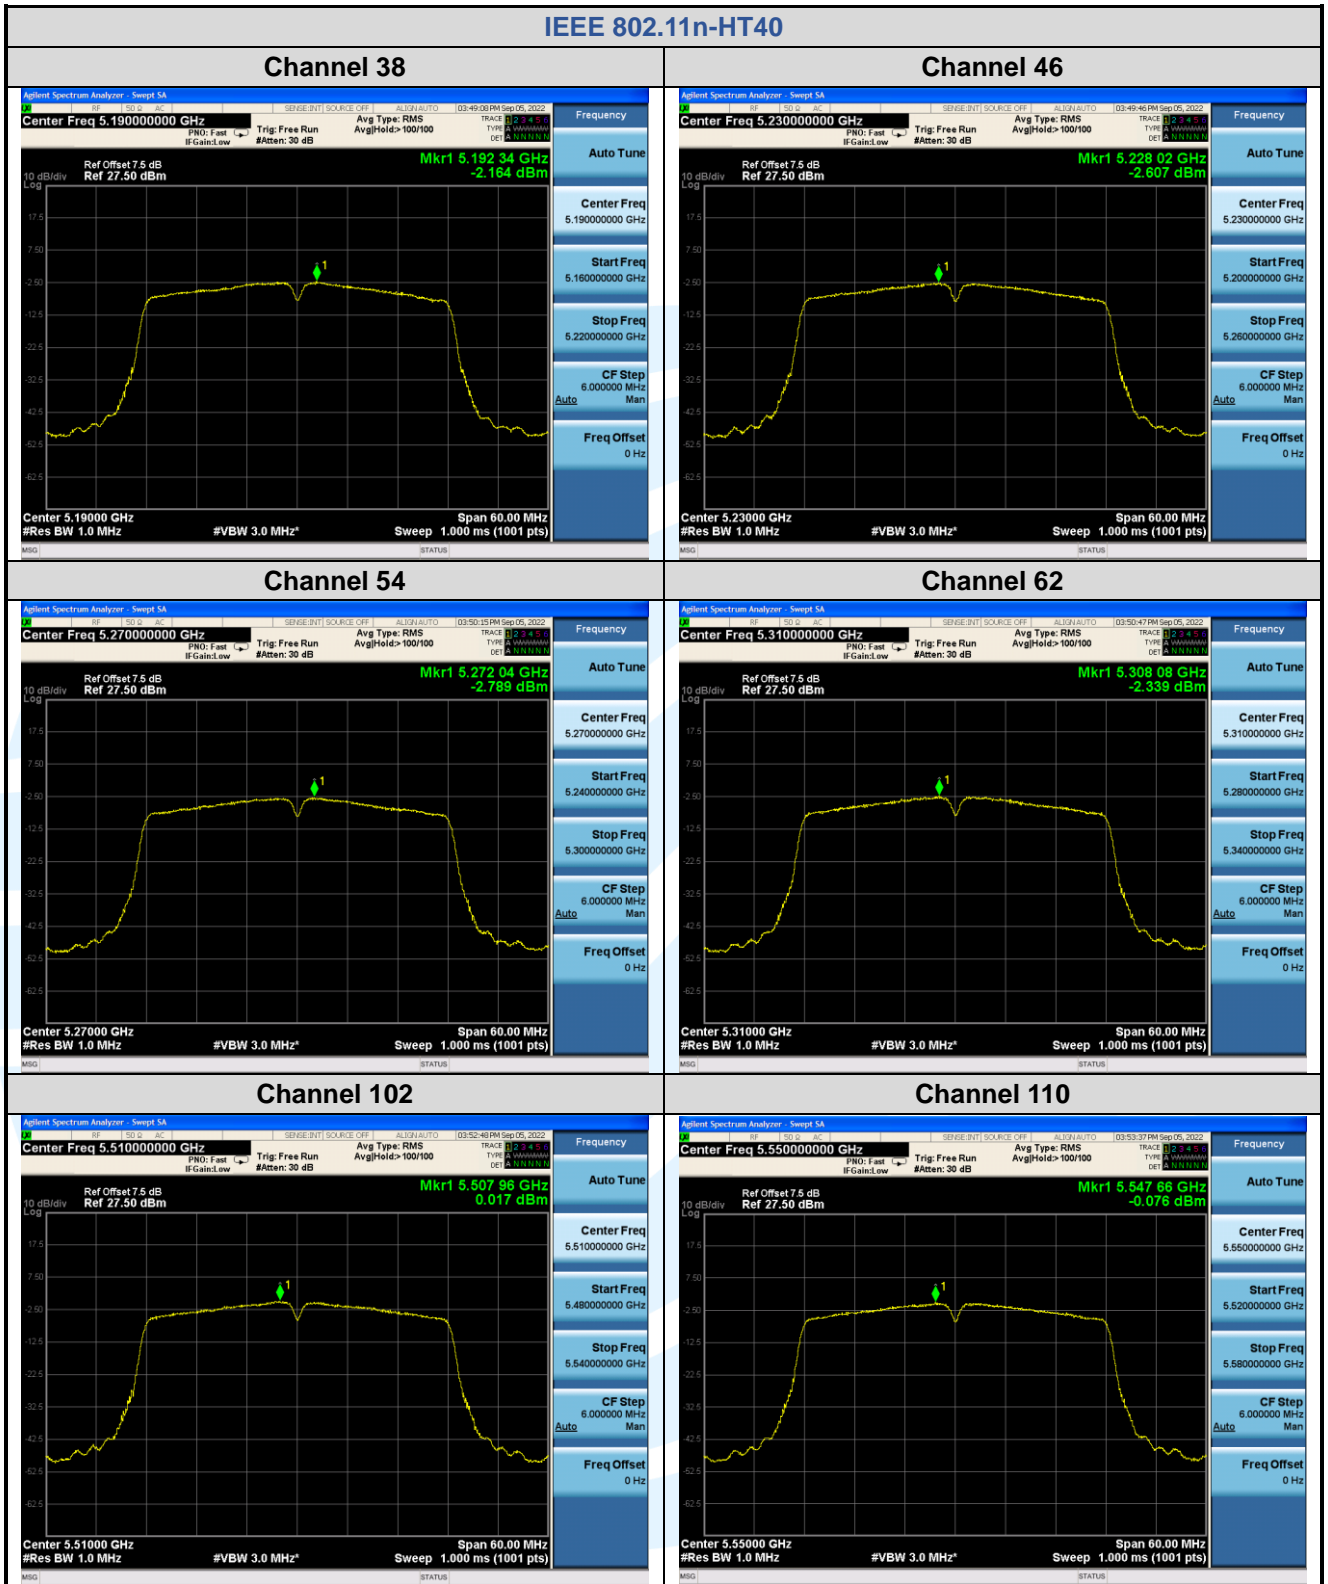

Shenzhen UnionTrust Quality and Technology Co., Ltd.

Address: Unit D/E of 9/F and 16/F, Block A, Building 6, Baoneng science and technology park, Longhua district, Shenzhen, China

Tel: +86-755-28230888

Fax: +86-755-28230886

E-mail: info@uttlab.com

<http://www.uttlab.com>

UTTR-RF-FCCPART15.407-V1.3