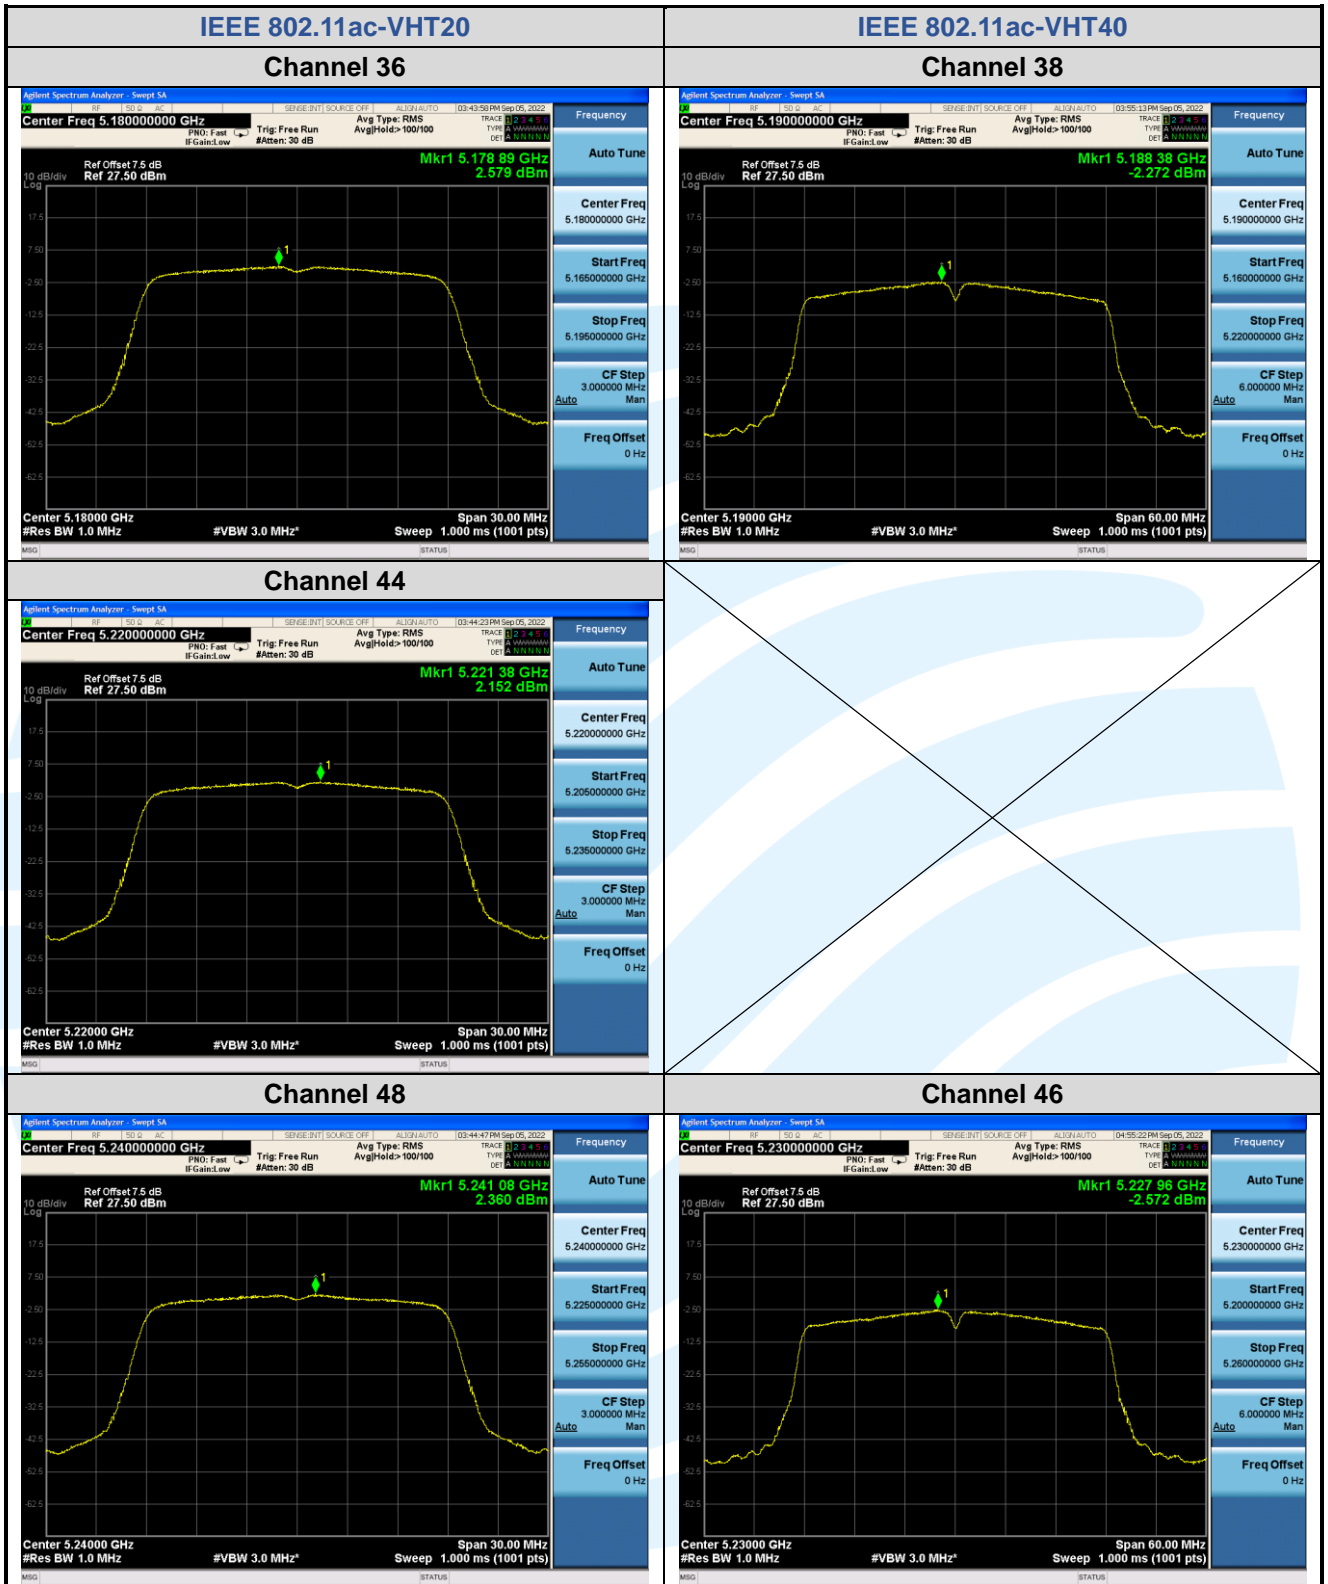

Shenzhen UnionTrust Quality and Technology Co., Ltd.

Address: Unit D/E of 9/F and 16/F, Block A, Building 6, Baoneng science and technology park, Longhua district, Shenzhen, China

Tel: +86-755-28230888

Fax: +86-755-28230886

E-mail: info@uttlab.com

<http://www.uttlab.com>

UTTR-RF-FCCPART15.407-V1.3