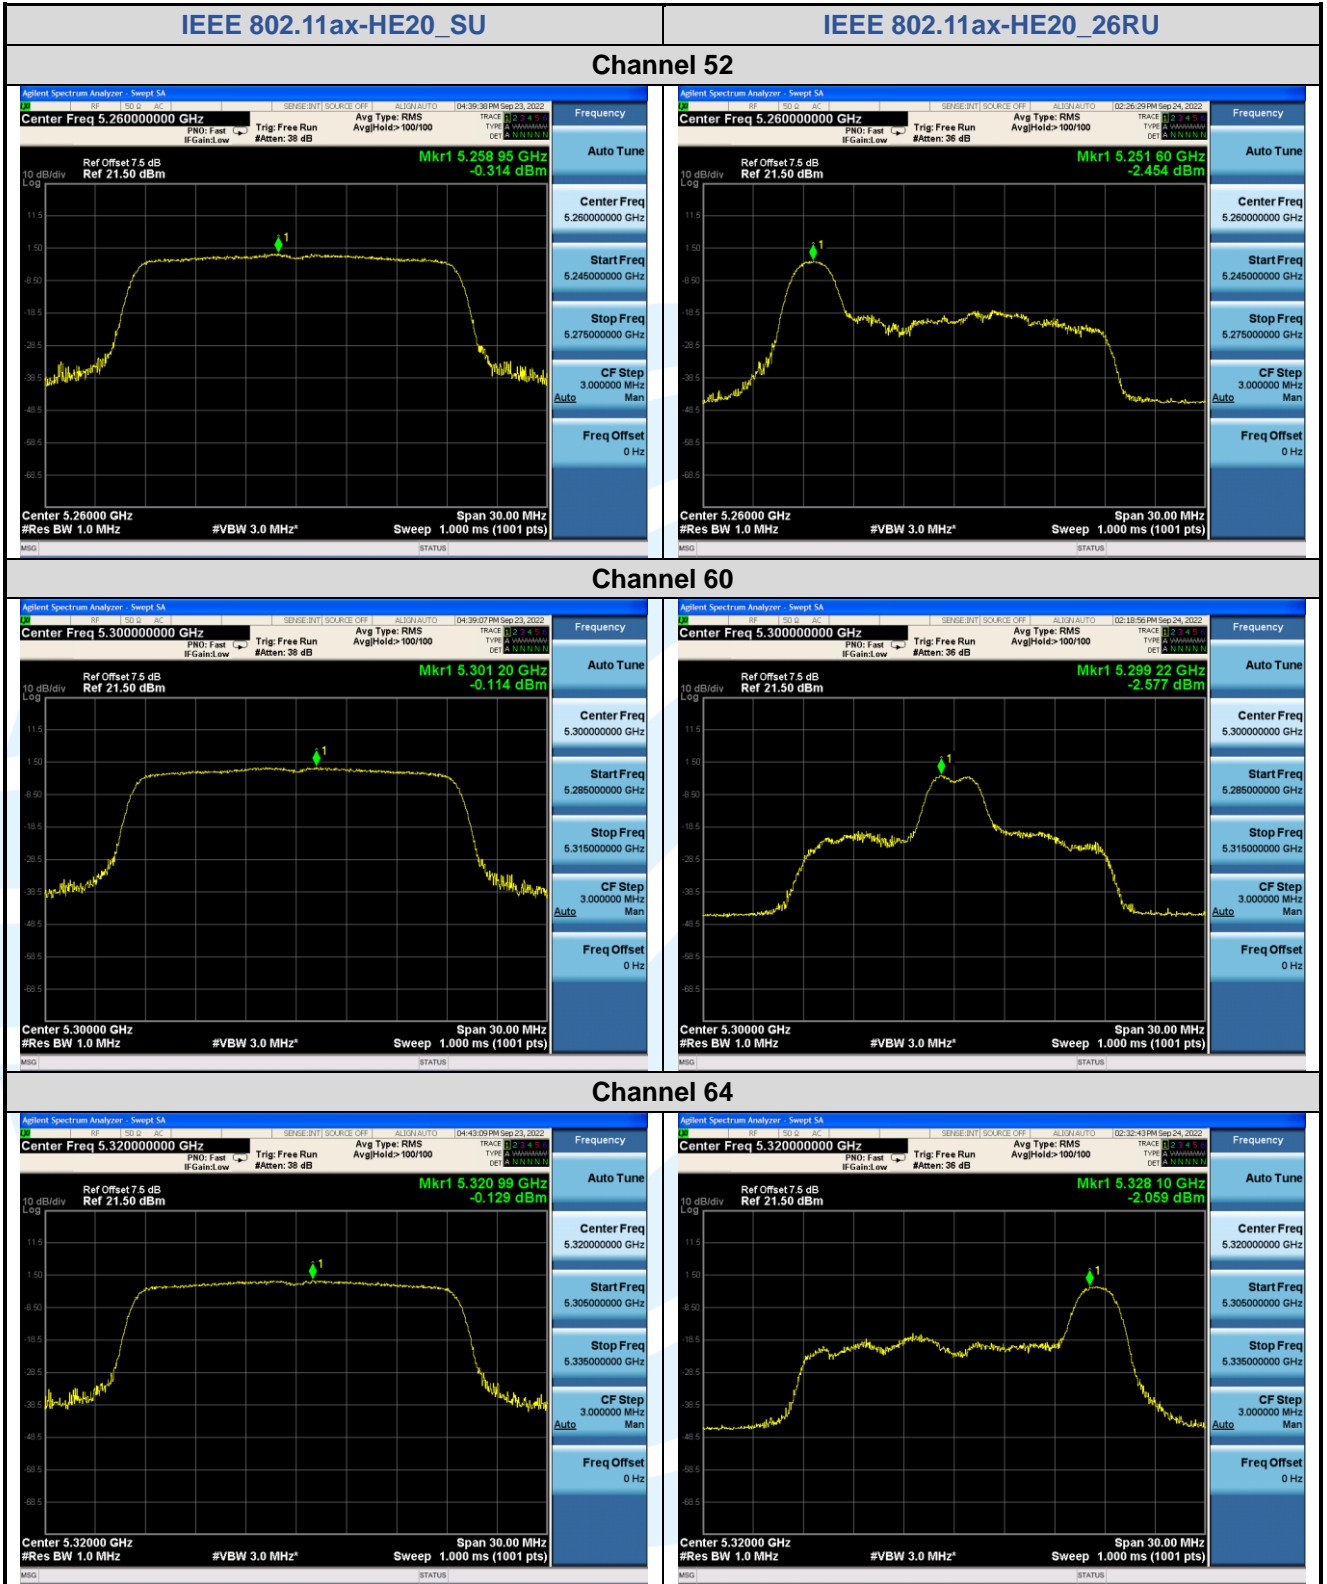

Shenzhen UnionTrust Quality and Technology Co., Ltd.

Address: Unit D/E of 9/F and 16/F, Block A, Building 6, Baoneng science and technology park, Longhua district, Shenzhen, China

Tel: +86-755-28230888

Fax: +86-755-28230886

E-mail: info@uttlab.com

<http://www.uttlab.com>

UTTR-RF-FCCPART15.407-V1.3