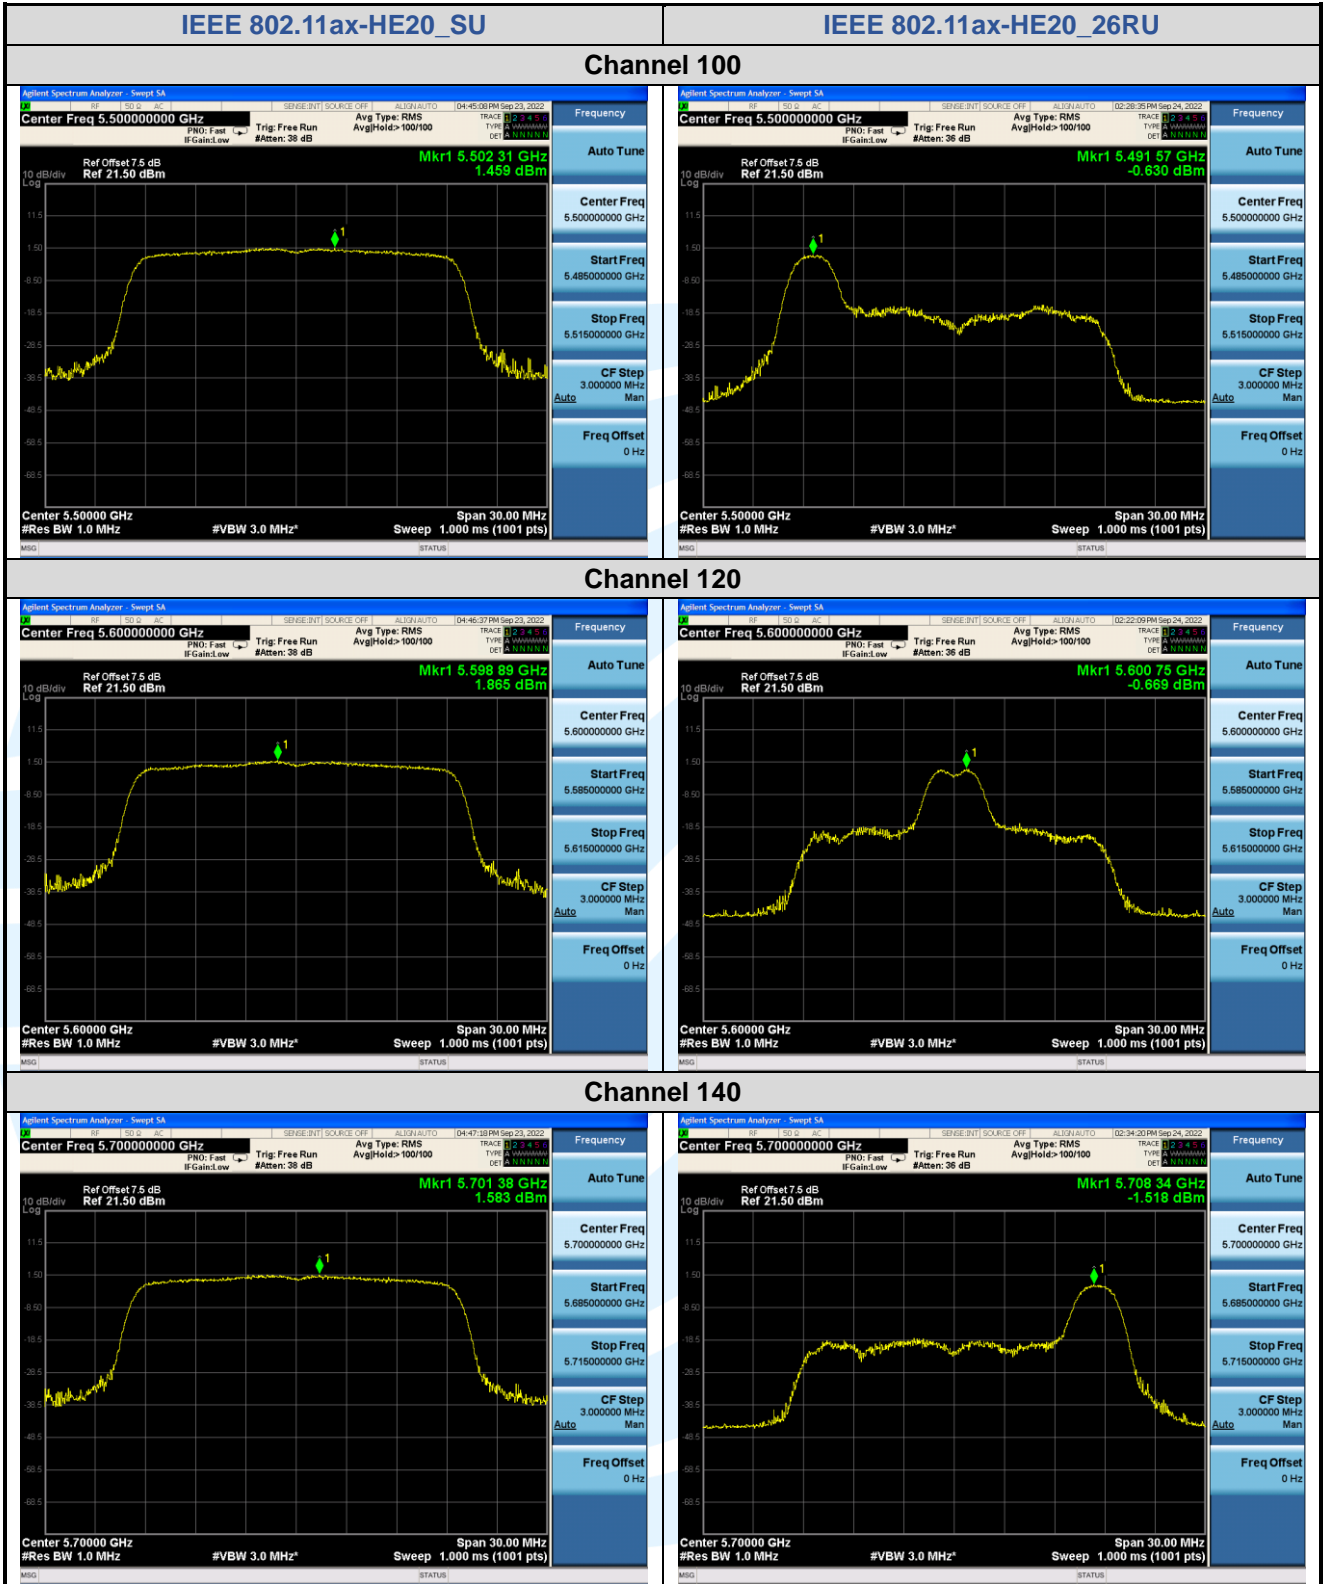

Shenzhen UnionTrust Quality and Technology Co., Ltd.

Address: Unit D/E of 9/F and 16/F, Block A, Building 6, Baoneng science and technology park, Longhua district, Shenzhen, China

Tel: +86-755-28230888

Fax: +86-755-28230886

E-mail: info@uttlab.com

<http://www.uttlab.com>

UTTR-RF-FCCPART15.407-V1.3