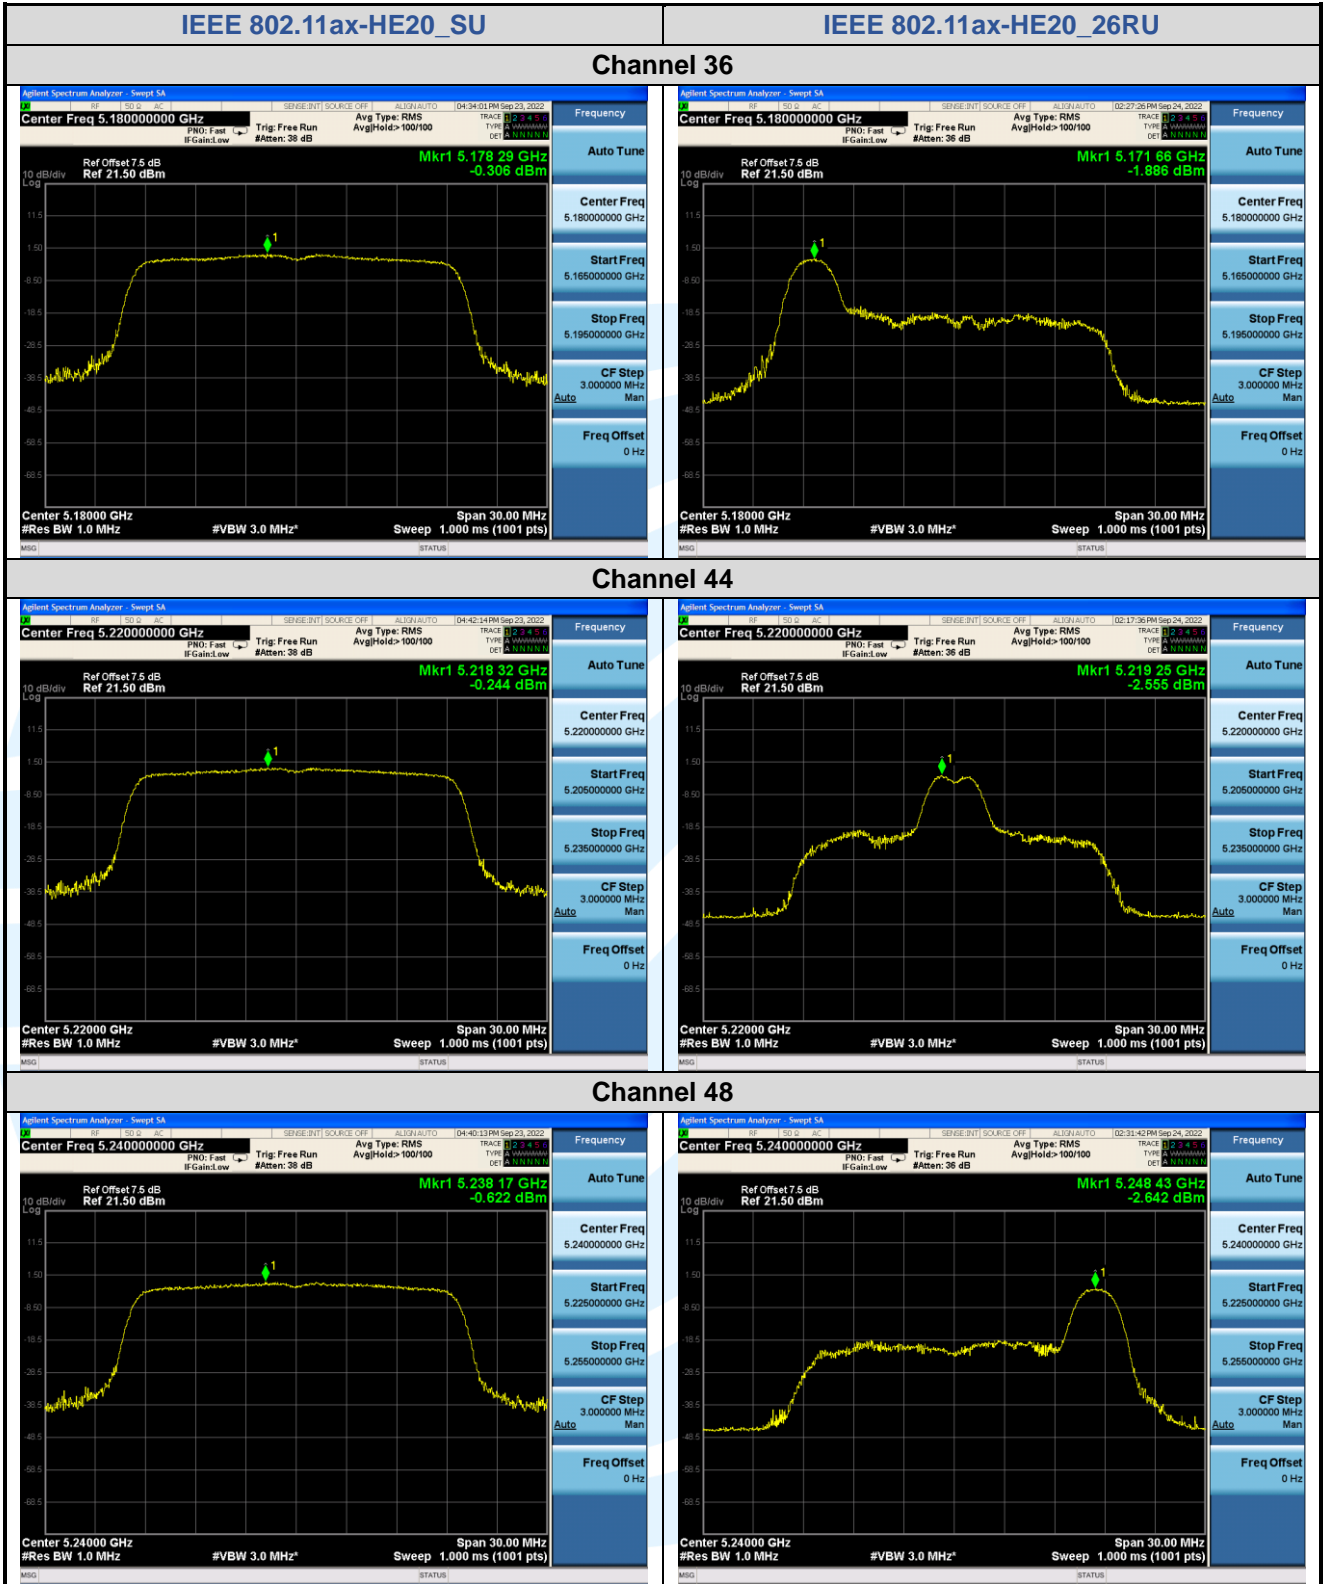

Shenzhen UnionTrust Quality and Technology Co., Ltd.

Address: Unit D/E of 9/F and 16/F, Block A, Building 6, Baoneng science and technology park, Longhua district, Shenzhen, China

Tel: +86-755-28230888

Fax: +86-755-28230886

E-mail: info@uttlab.com

<http://www.uttlab.com>

UTTR-RF-FCCPART15.407-V1.3