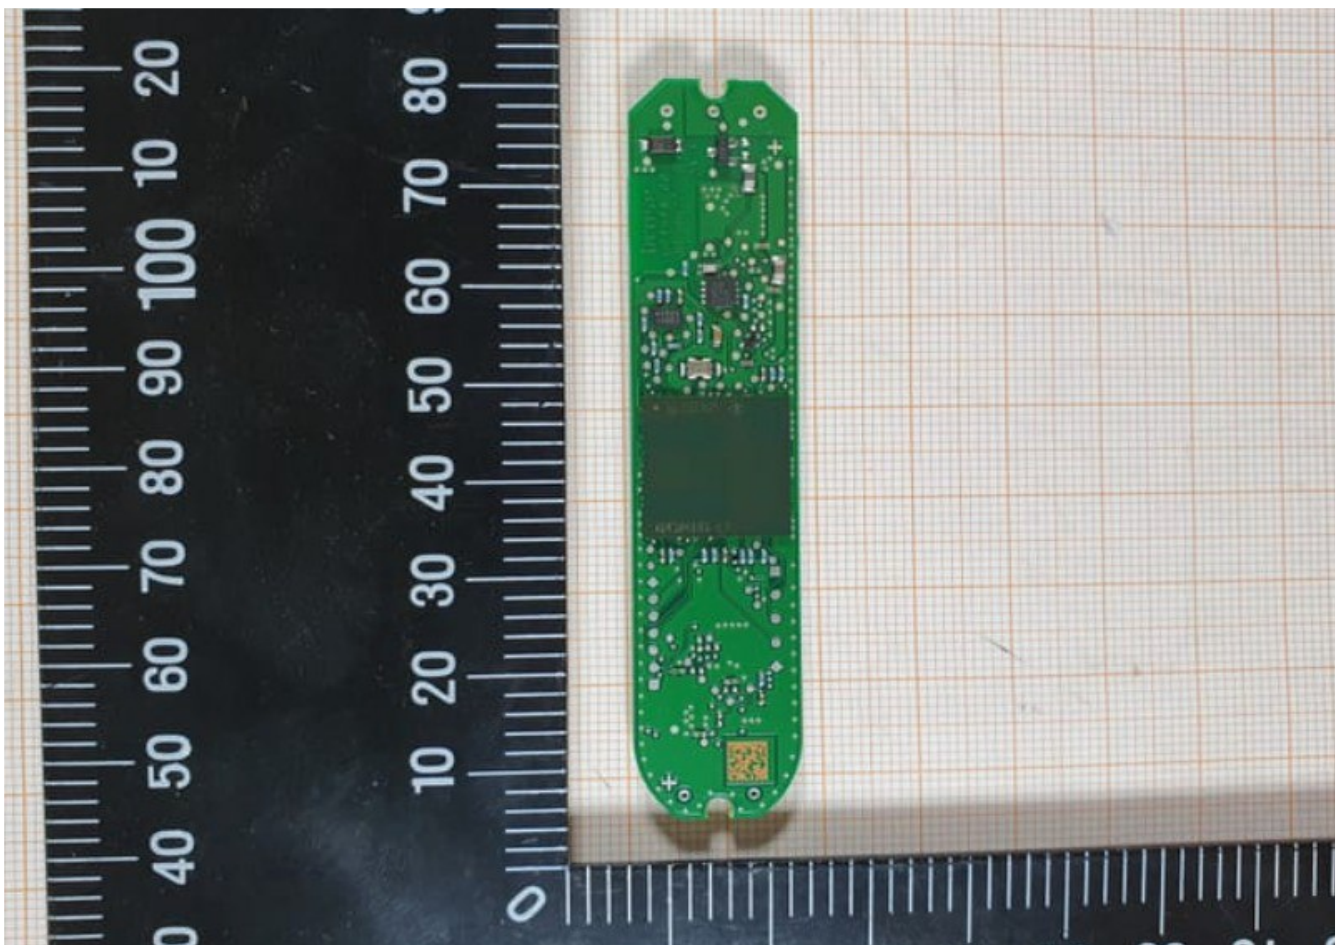

Internal photos

Product model: PMRGEN1

Product size (mm): H 14.875 +/-0.2 W 22.5 +/-0.25 L 84.62 +/-0.2

Photo 1

Photo 2

Photo 3

Photo 4

Photo 5