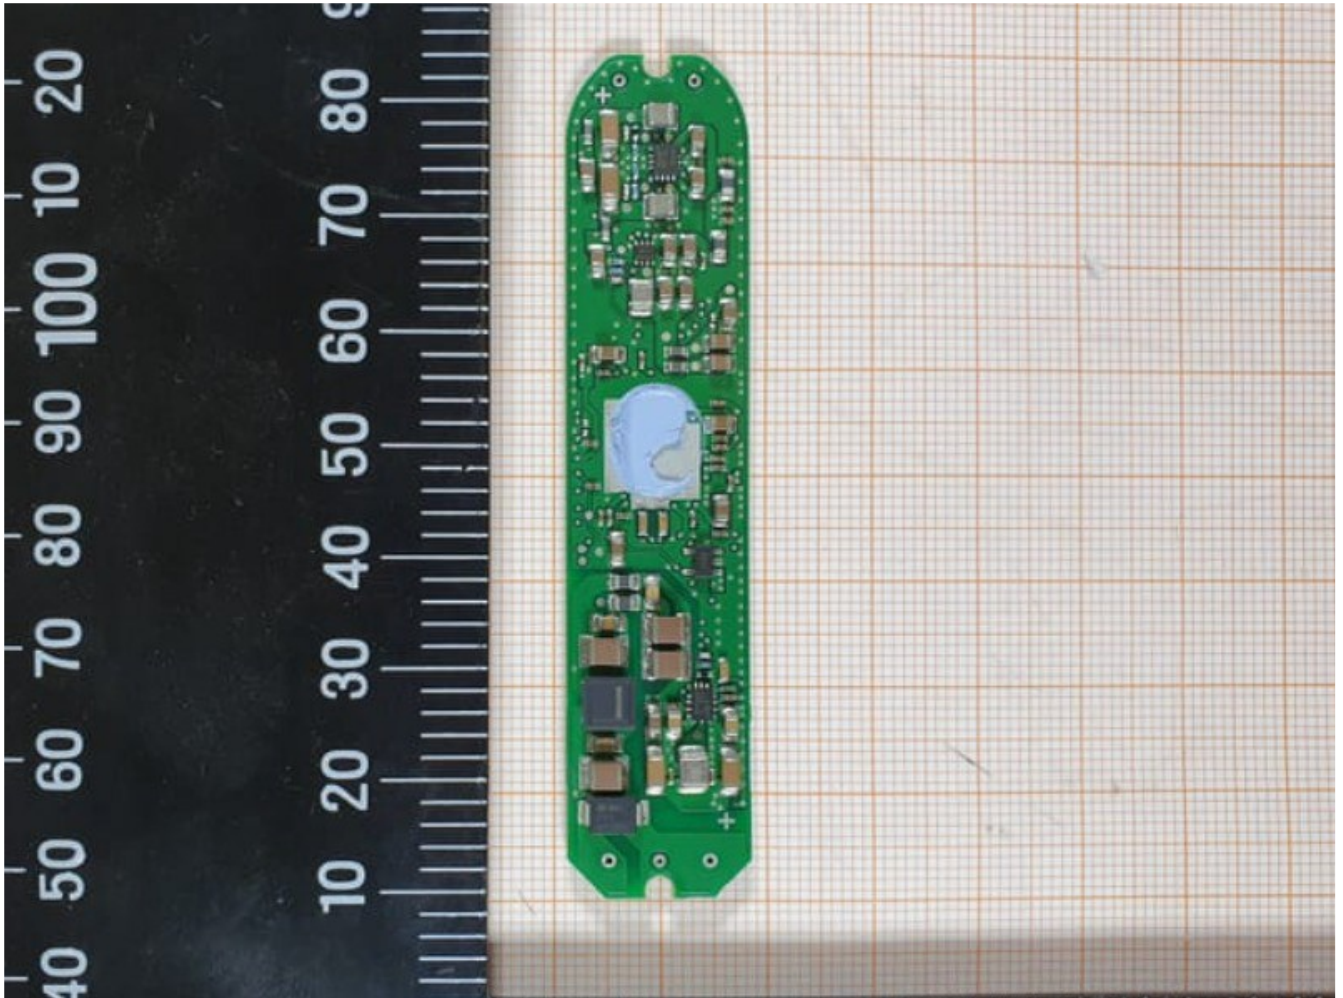

Internal photos

Product model: PMRGEN1

Product size (mm): H 14.875 +/-0.2 W 22.5 +/-0.25 L 84.62 +/-0.2

Photo 1

Photo 2

Photo 3

Photo 4

Photo 5