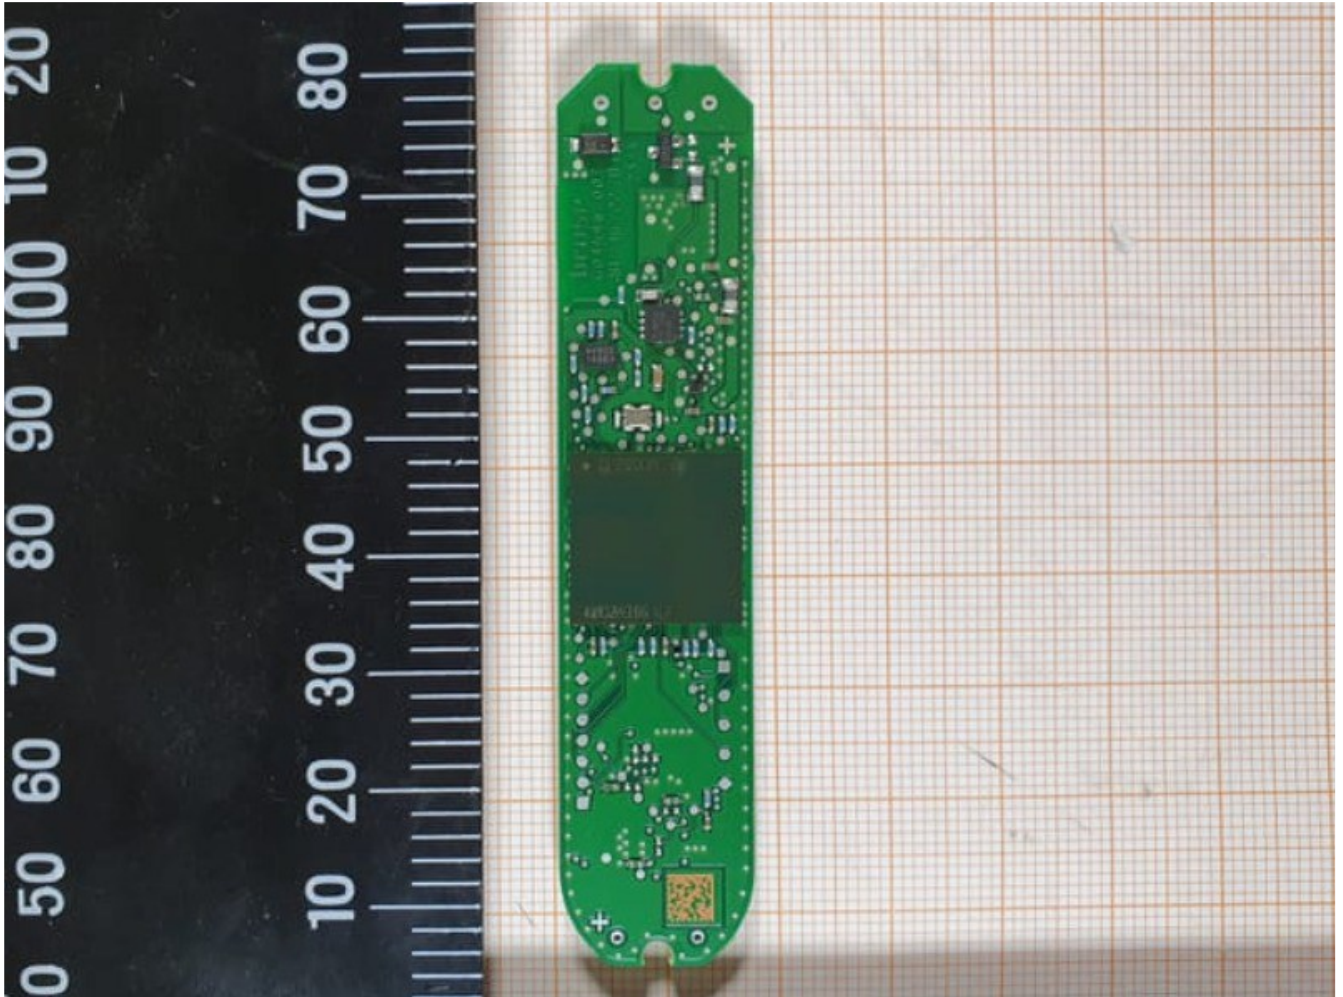

Internal photos

Product model: PMRGEN1

Product size (mm): H 14.875 +/-0.2 W 22.5 +/-0.25 L 84.62 +/-0.2

Photo 1

Photo 2

Photo 3

Photo 4

Photo 5