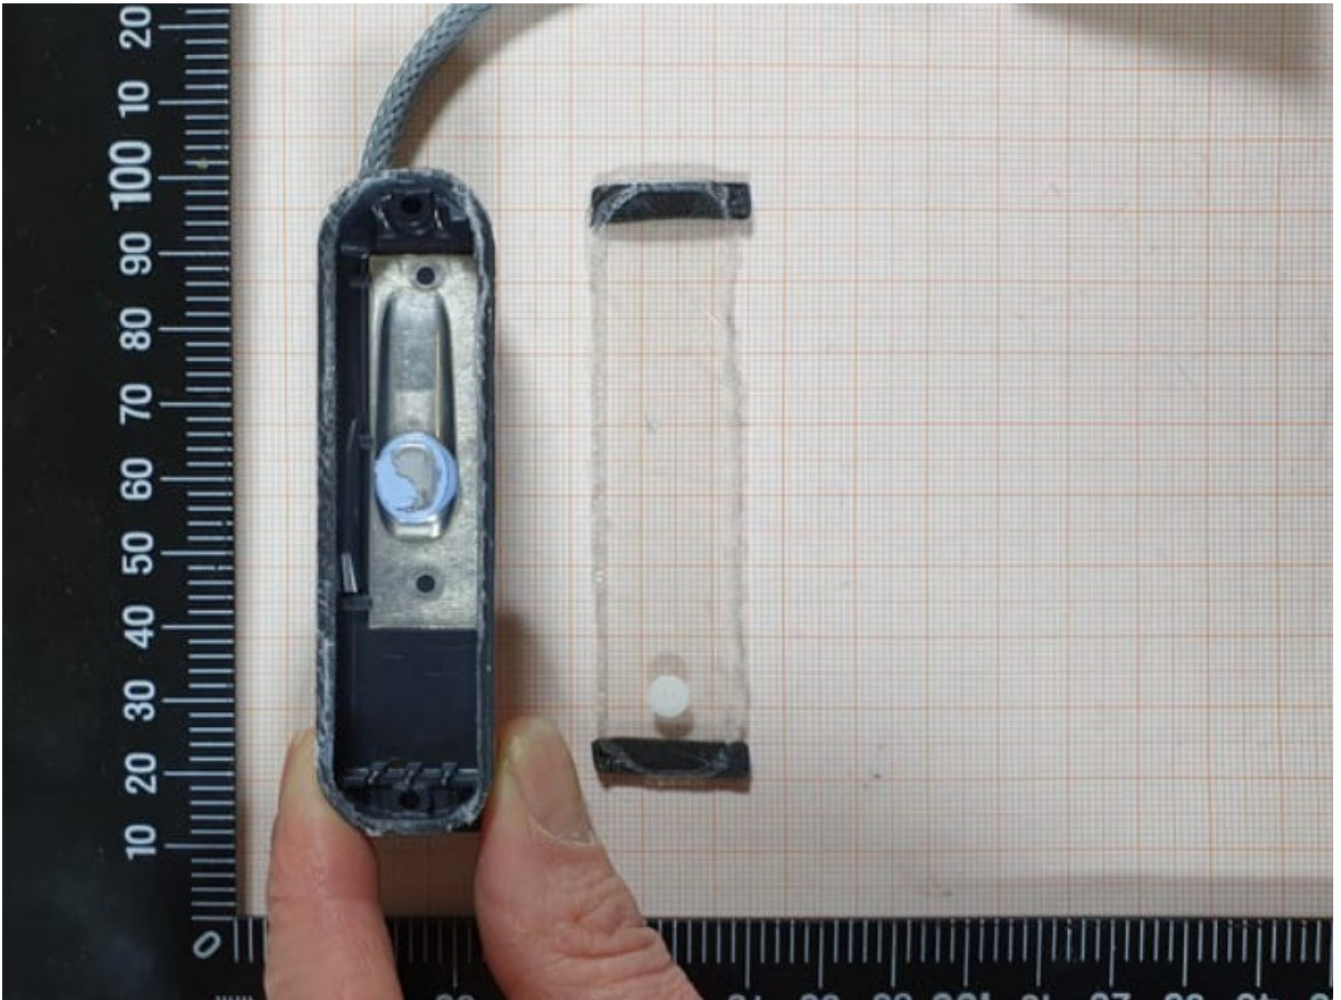

Internal photos

Product model: PMRGEN1

Product size (mm): H 14.875 +/-0.2 W 22.5 +/-0.25 L 84.62 +/-0.2

Photo 1

Photo 2

Photo 3

Photo 4

Photo 5