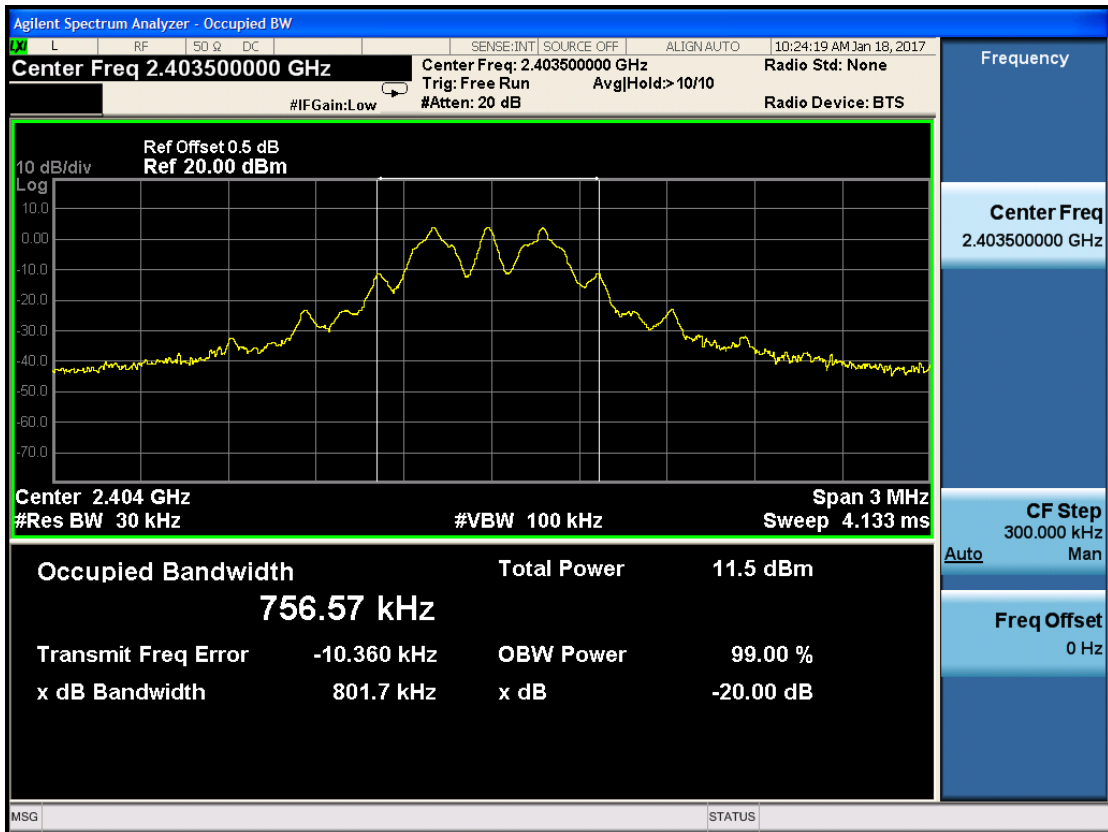

Assigned bandwidth (20dB bandwidth) Test plot

2403.5MHz

2427.0MHz

2450.5MHz