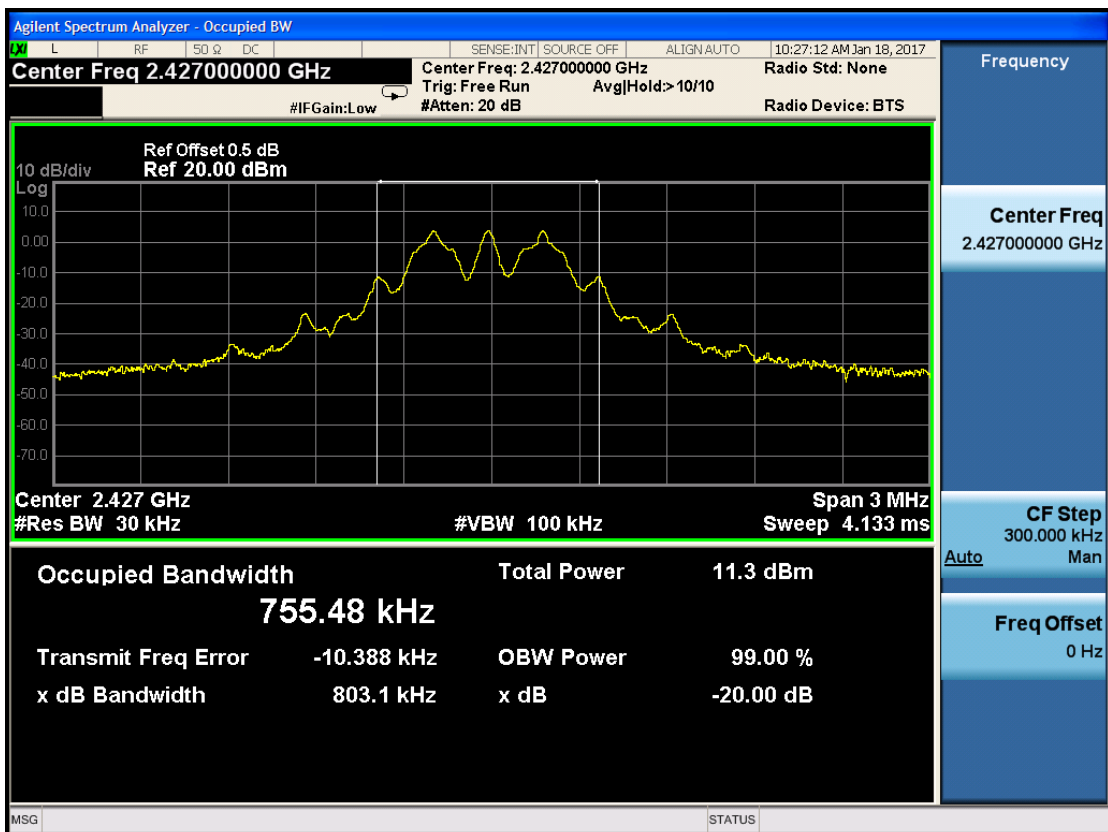

Assigned bandwidth (20dB bandwidth) Test plot

2403.5MHz

2427.0MHz

2450.5MHz