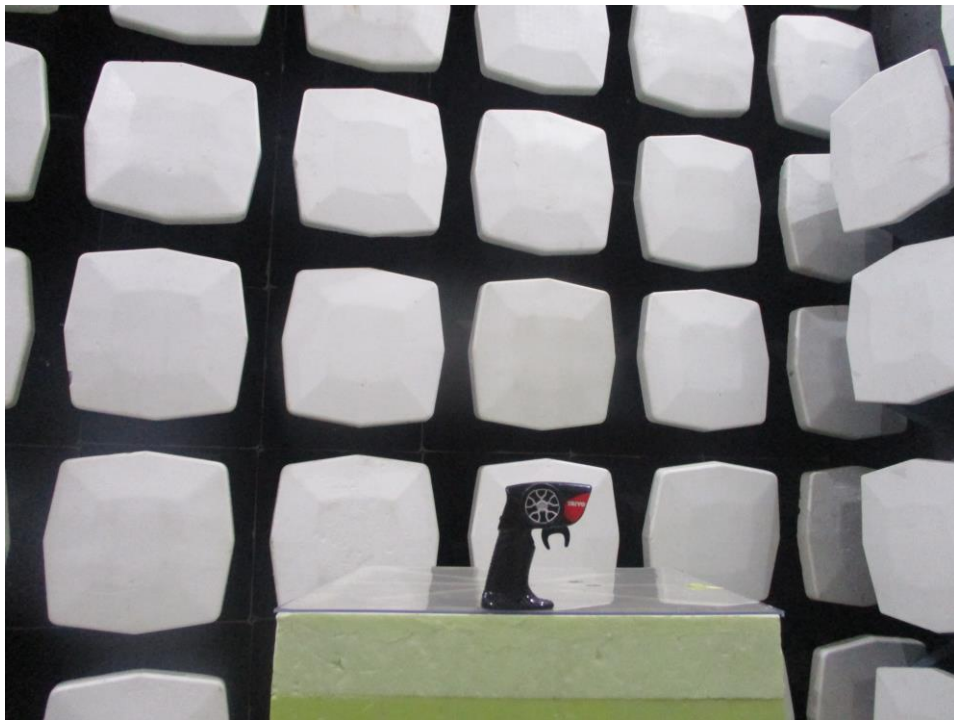

**RADIATED PHOTOS**

Up to 1GHz  
(EUT was placed in the centre of the turntable)

Above 1GHz

**(EUT was placed in the centre of the turntable)**