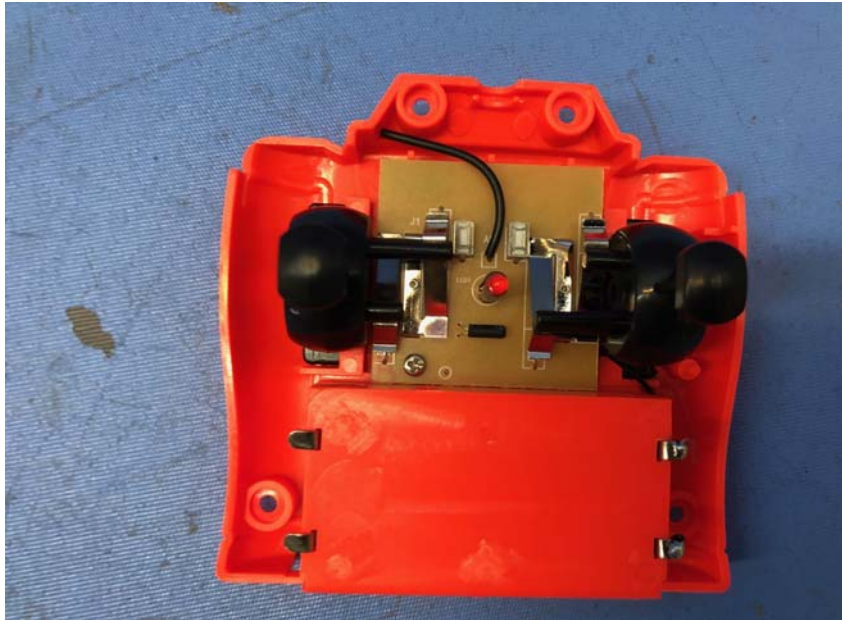

INTERTEK TESTING SERVICE

Equipment Photographs

Model : 160011AT

(Internal)

Equipment Photographs

FCC ID: 2AHUVHCT0005
IC: 22157-HCT0005

INTERTEK TESTING SERVICE

Model : 160011AT

(Internal)

Equipment Photographs

**FCC ID: 2AHUVHCT0005
IC: 22157-HCT0005**

INTERTEK TESTING SERVICE

Model : 160011AT

(Internal)

FCC ID: 2AHUVHCT0005
IC: 22157-HCT0005