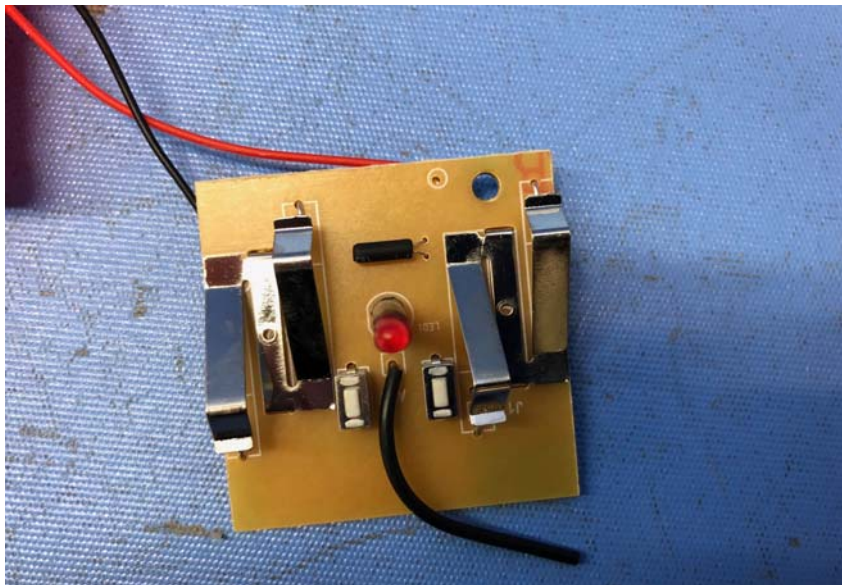

INTERTEK TESTING SERVICE

Equipment Photographs

Model : 160011AT

(Internal)

Equipment Photographs

FCC ID: 2AHUVHCT0005
IC: 22157-HCT0005

INTERTEK TESTING SERVICE

Model : 160011AT

(Internal)

Equipment Photographs

**FCC ID: 2AHUVHCT0005
IC: 22157-HCT0005**

INTERTEK TESTING SERVICE

Model : 160011AT

(Internal)

FCC ID: 2AHUVHCT0005
IC: 22157-HCT0005