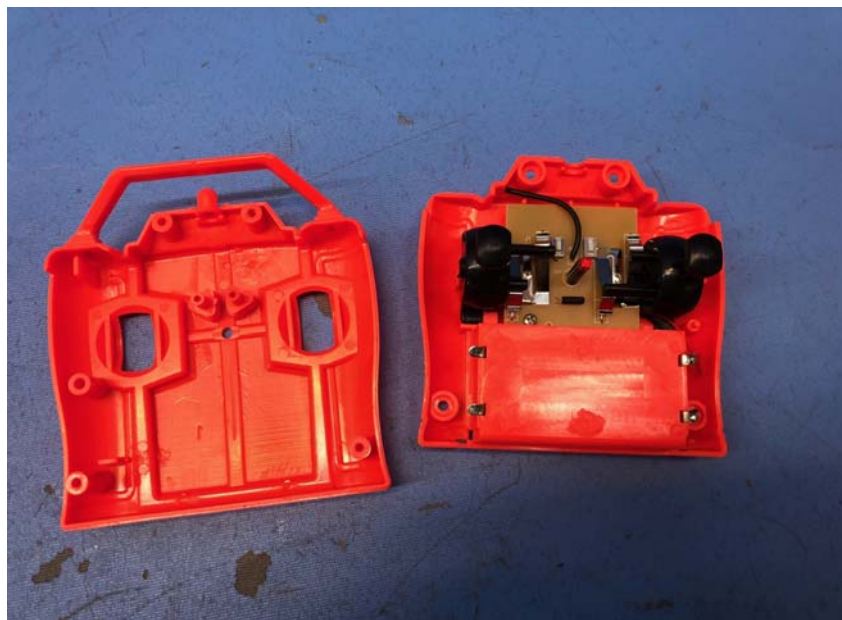

INTERTEK TESTING SERVICE

Equipment Photographs

Model : 160011AT

(Internal)

Equipment Photographs

FCC ID: 2AHUVHCT0005
IC: 22157-HCT0005

INTERTEK TESTING SERVICE

Model : 160011AT

(Internal)

Equipment Photographs

**FCC ID: 2AHUVHCT0005
IC: 22157-HCT0005**

INTERTEK TESTING SERVICE

Model : 160011AT

(Internal)

FCC ID: 2AHUVHCT0005
IC: 22157-HCT0005