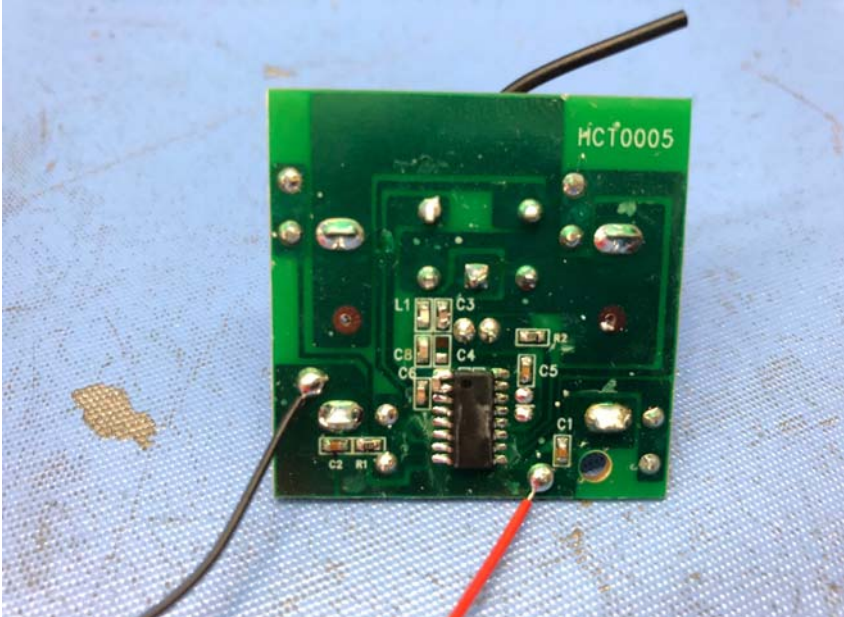

INTERTEK TESTING SERVICE

Equipment Photographs

Model : 160011AT

(Internal)

Equipment Photographs

FCC ID: 2AHUVHCT0005
IC: 22157-HCT0005

INTERTEK TESTING SERVICE

Model : 160011AT

(Internal)

Equipment Photographs

**FCC ID: 2AHUVHCT0005
IC: 22157-HCT0005**

INTERTEK TESTING SERVICE

Model : 160011AT

(Internal)

FCC ID: 2AHUVHCT0005
IC: 22157-HCT0005