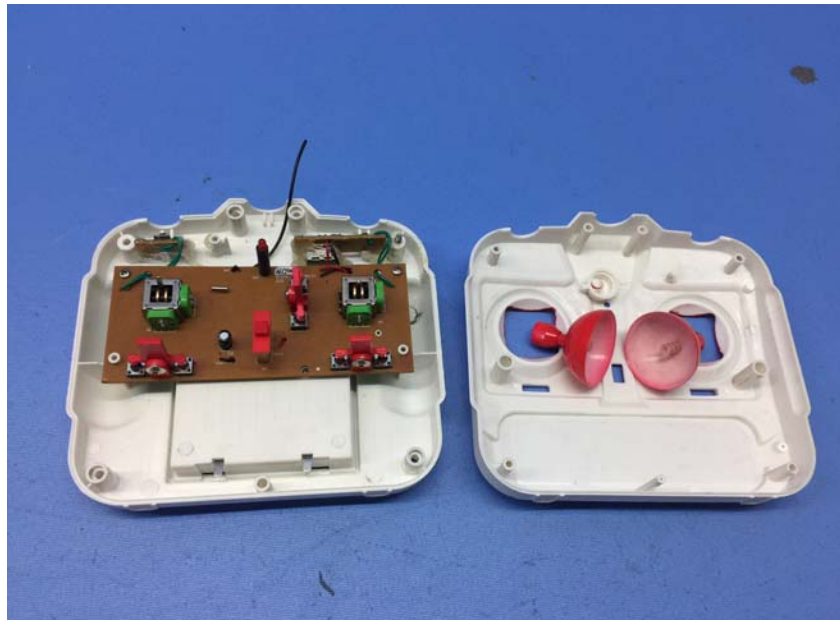

INTERTEK TESTING SERVICE

Report No.: 16090904HKG-001

Equipment Photographs

Model : 530000A

(Internal)

INTERTEK TESTING SERVICE

Report No.: 16090904HKG-001

Equipment Photographs

Model : 530000A

(Internal)

INTERTEK TESTING SERVICE

Report No.: 16090904HKG-001

Equipment Photographs

Model : 530000A

(Internal)

INTERTEK TESTING SERVICE

Report No.: 16090904HKG-001

Equipment Photographs

Model : 530000A

(Internal)

INTERTEK TESTING SERVICE

Report No.: 16090904HKG-001

Equipment Photographs

Model : 530000A