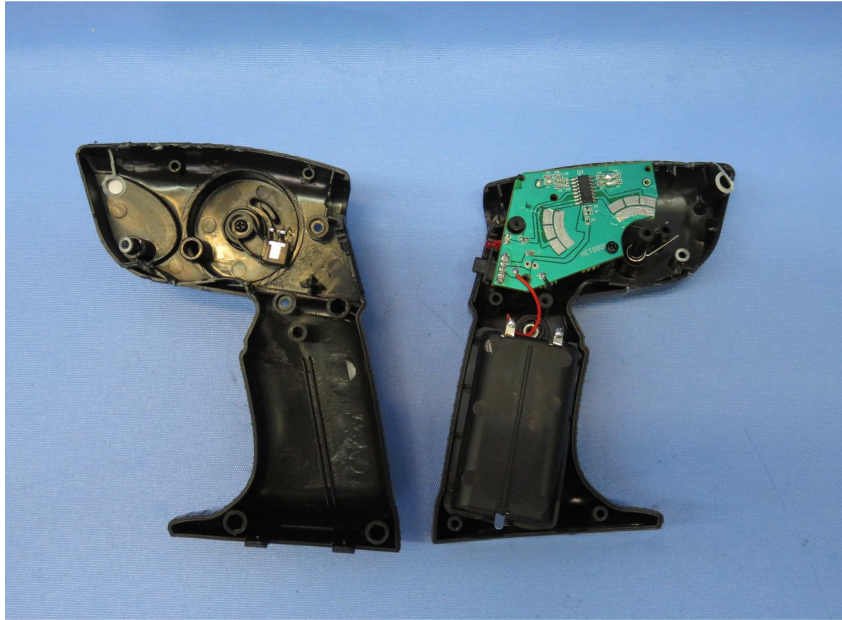

INTERTEK TESTING SERVICE

Report No.: 16040536HKG-002

Equipment Photographs

Model : 180000A

(Internal)

INTERTEK TESTING SERVICE

Report No.: 16040536HKG-002

Equipment Photographs

Model : 180000A

(Internal)