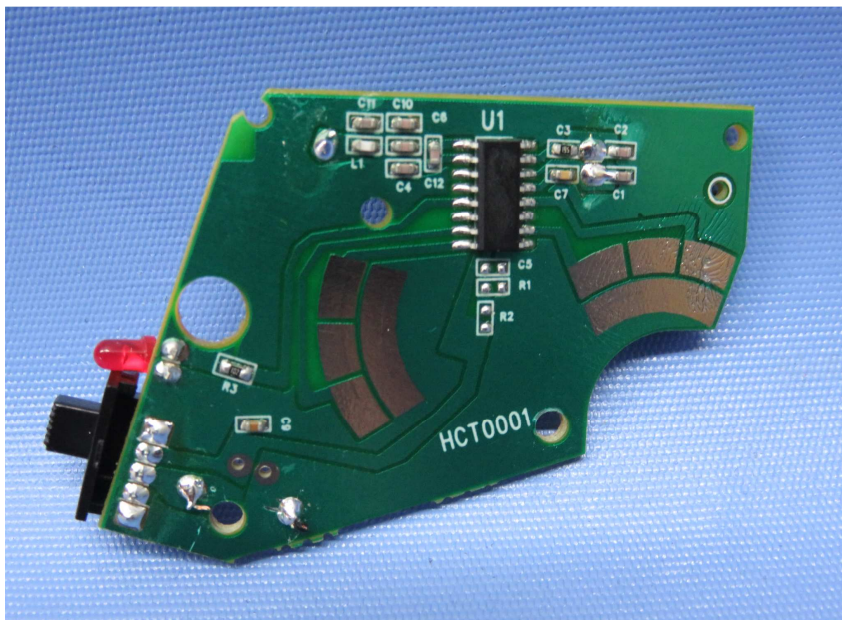

INTERTEK TESTING SERVICE

Report No.: 16040536HKG-002

Equipment Photographs

Model : 180000A

(Internal)

INTERTEK TESTING SERVICE

Report No.: 16040536HKG-002

Equipment Photographs

Model : 180000A

(Internal)