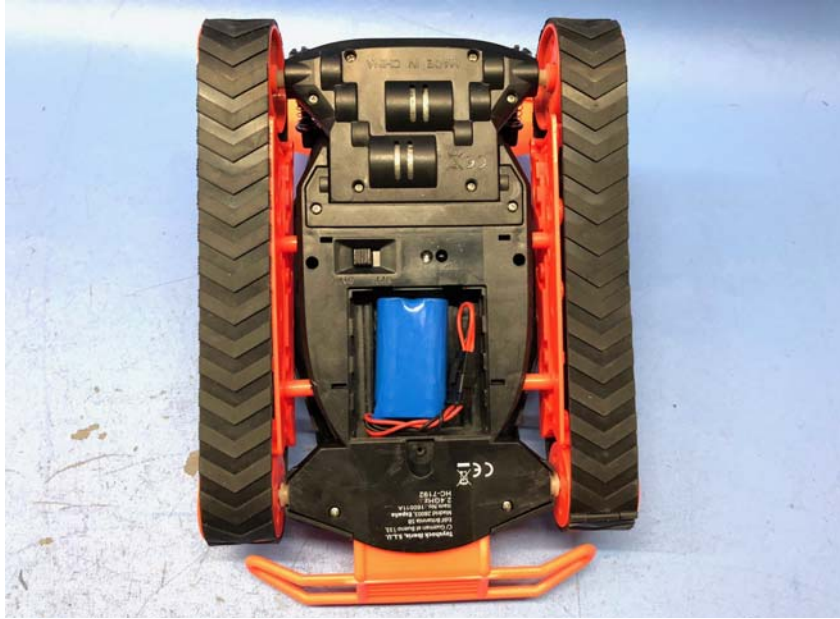

INTERTEK TESTING SERVICE

Equipment Photographs

Model : 160011A

(Internal)

Equipment Photographs

FCC ID: 2AHUVHCR0005
IC: 22157-HCR0005

INTERTEK TESTING SERVICE

Model : 160011A

(Internal)

Equipment Photographs

**FCC ID: 2AHUVHCR0005
IC: 22157-HCR0005**

INTERTEK TESTING SERVICE

Model : 160011A

(Internal)

FCC ID: 2AHUVHCR0005
IC: 22157-HCR0005