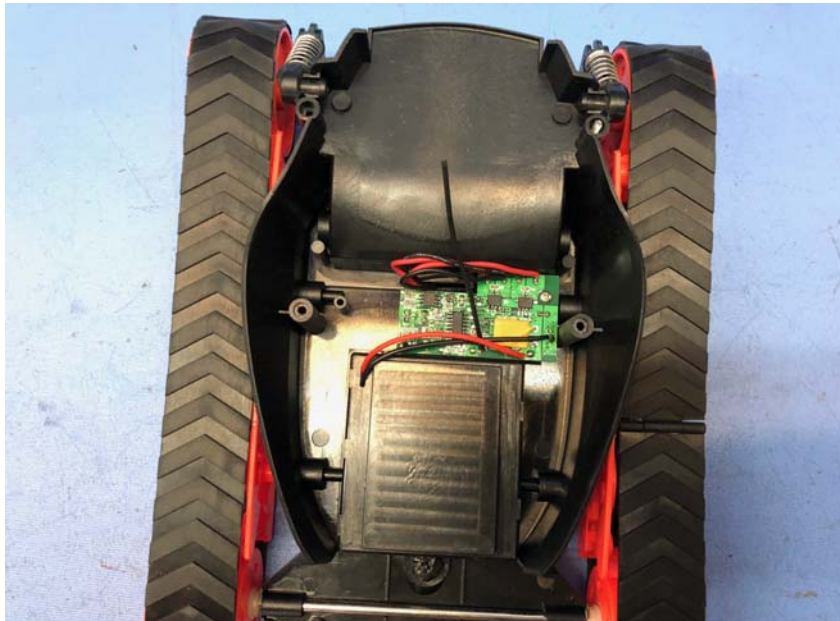

INTERTEK TESTING SERVICE

Equipment Photographs

Model : 160011A

(Internal)

Equipment Photographs

FCC ID: 2AHUVHCR0005
IC: 22157-HCR0005

INTERTEK TESTING SERVICE

Model : 160011A

(Internal)

Equipment Photographs

**FCC ID: 2AHUVHCR0005
IC: 22157-HCR0005**

INTERTEK TESTING SERVICE

Model : 160011A

(Internal)

FCC ID: 2AHUVHCR0005
IC: 22157-HCR0005