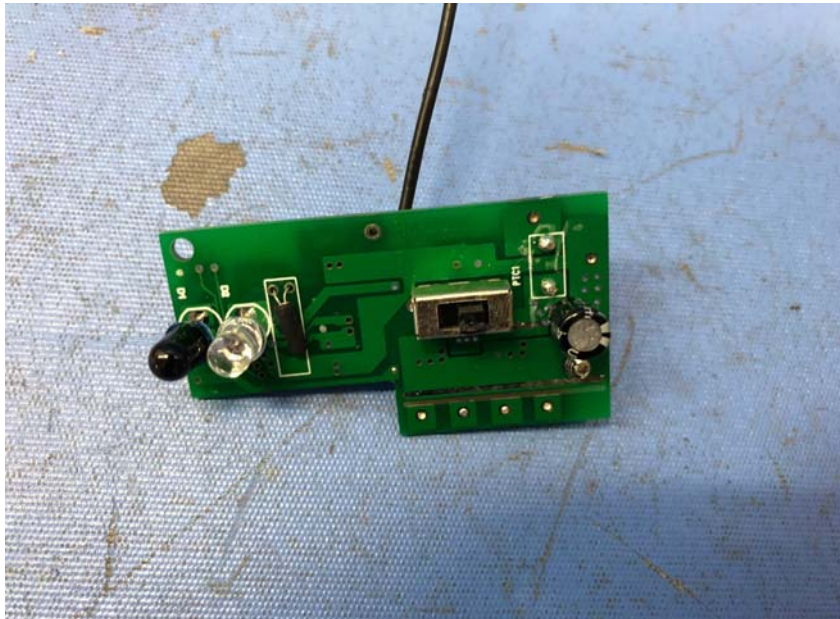

INTERTEK TESTING SERVICE

Equipment Photographs

Model : 160011A

(Internal)

Equipment Photographs

FCC ID: 2AHUVHCR0005
IC: 22157-HCR0005

INTERTEK TESTING SERVICE

Model : 160011A

(Internal)

Equipment Photographs

**FCC ID: 2AHUVHCR0005
IC: 22157-HCR0005**

INTERTEK TESTING SERVICE

Model : 160011A

(Internal)

FCC ID: 2AHUVHCR0005
IC: 22157-HCR0005