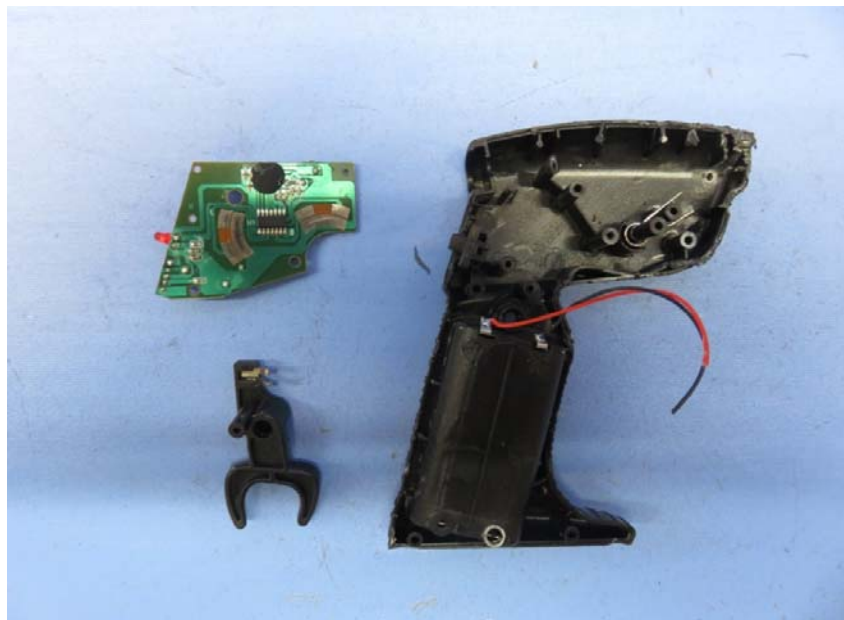


INTERTEK TESTING SERVICE

Report No.: 16070371HKG-001

Equipment Photographs

Model : 160000A

(Internal)

INTERTEK TESTING SERVICE

Report No.: 16070371HKG-001

Equipment Photographs

Model : 160000A

(Internal)

INTERTEK TESTING SERVICE

Report No.: 16070371HKG-001

Equipment Photographs

Model : 160000A

(Internal)