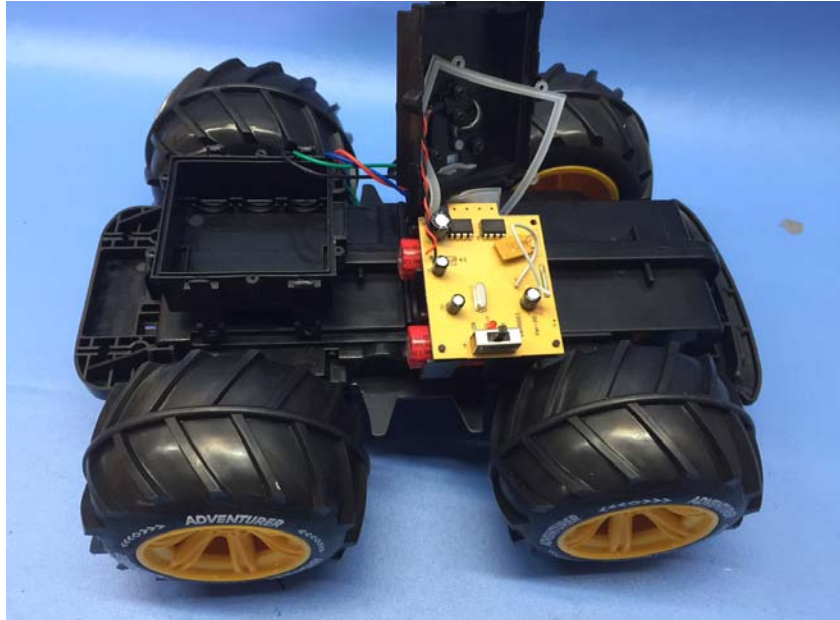

INTERTEK TESTING SERVICE

Report No.: 16061952HKG-002

Equipment Photographs

Model : 140000A

(Internal)

INTERTEK TESTING SERVICE

Report No.: 16061952HKG-002

Equipment Photographs

Model : 140000A

(Internal)

INTERTEK TESTING SERVICE

Report No.: 16061952HKG-002

Equipment Photographs

Model : 140000A

(Internal)

INTERTEK TESTING SERVICE