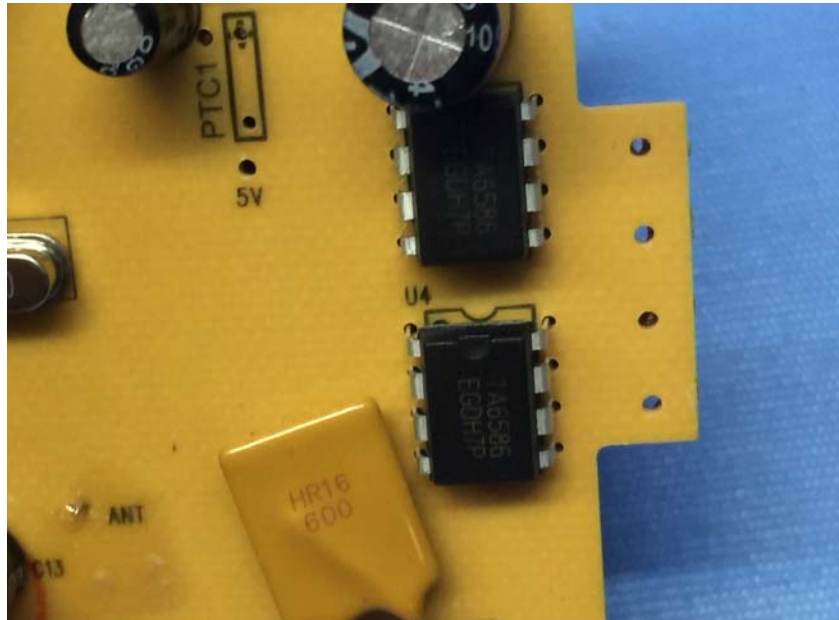

Model : 140000A

(Internal)

INTERTEK TESTING SERVICE

Report No.: 16061952HKG-002

Equipment Photographs

Model : 140000A

(Internal)

INTERTEK TESTING SERVICE

Report No.: 16061952HKG-002

Equipment Photographs

Model : 140000A

(Internal)

INTERTEK TESTING SERVICE

Report No.: 16061952HKG-002

Equipment Photographs

Model : 140000A