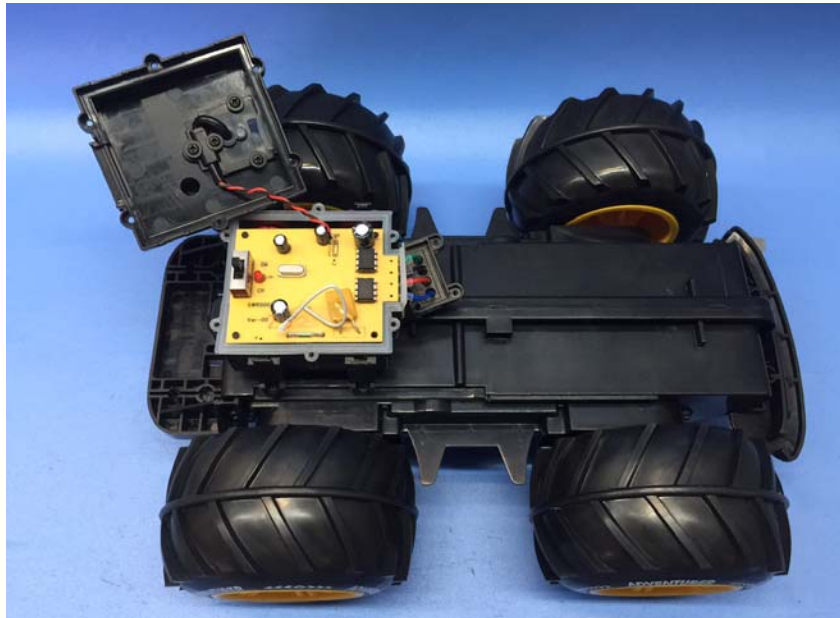

INTERTEK TESTING SERVICE

Report No.: 16061952HKG-002

Equipment Photographs

Model : 140000A

(Internal)

INTERTEK TESTING SERVICE

Report No.: 16061952HKG-002

Equipment Photographs

Model : 140000A

(Internal)

INTERTEK TESTING SERVICE

Report No.: 16061952HKG-002

Equipment Photographs

Model : 140000A

(Internal)

INTERTEK TESTING SERVICE

Report No.: 16061952HKG-002

Equipment Photographs

Model : 140000A

(Internal)

INTERTEK TESTING SERVICE

Report No.: 16061952HKG-002

Equipment Photographs

Model : 140000A