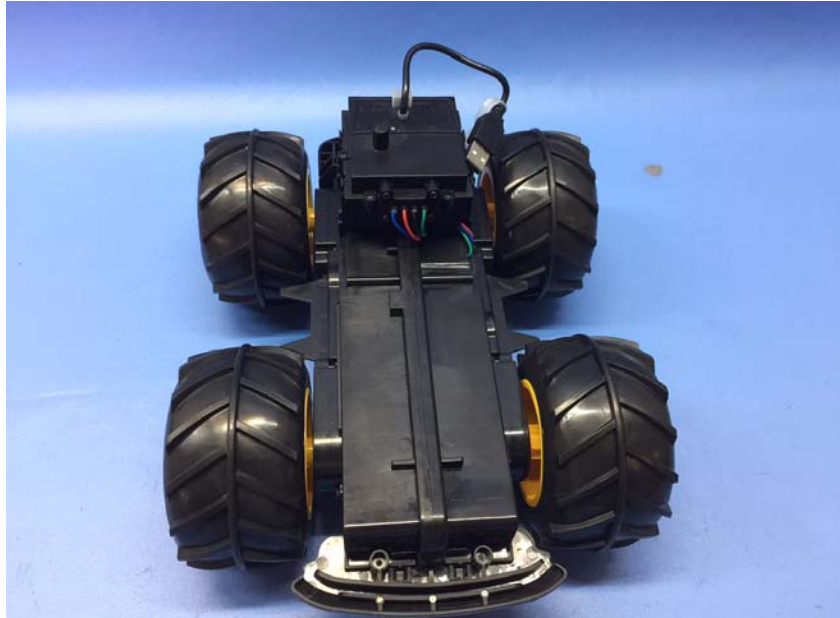

INTERTEK TESTING SERVICE

Report No.: 16061952HKG-002

Equipment Photographs

Model : 140000A

(Internal)

INTERTEK TESTING SERVICE

Report No.: 16061952HKG-002

Equipment Photographs

Model : 140000A

(Internal)

INTERTEK TESTING SERVICE

Report No.: 16061952HKG-002

Equipment Photographs

Model : 140000A

(Internal)

INTERTEK TESTING SERVICE