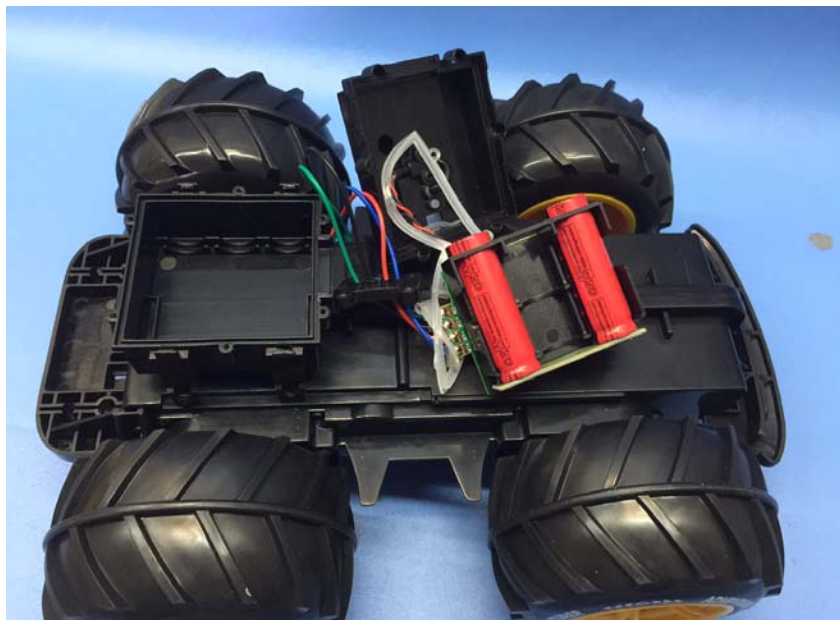

INTERTEK TESTING SERVICE

Report No.: 16061952HKG-002

Equipment Photographs

Model : 140000A

(Internal)

INTERTEK TESTING SERVICE

Report No.: 16061952HKG-002

Equipment Photographs

Model : 140000A

(Internal)

INTERTEK TESTING SERVICE

Report No.: 16061952HKG-002

Equipment Photographs

Model : 140000A

(Internal)

INTERTEK TESTING SERVICE

Report No.: 16061952HKG-002

Equipment Photographs

Model : 140000A

(Internal)

INTERTEK TESTING SERVICE

Report No.: 16061952HKG-002

Equipment Photographs

Model : 140000A