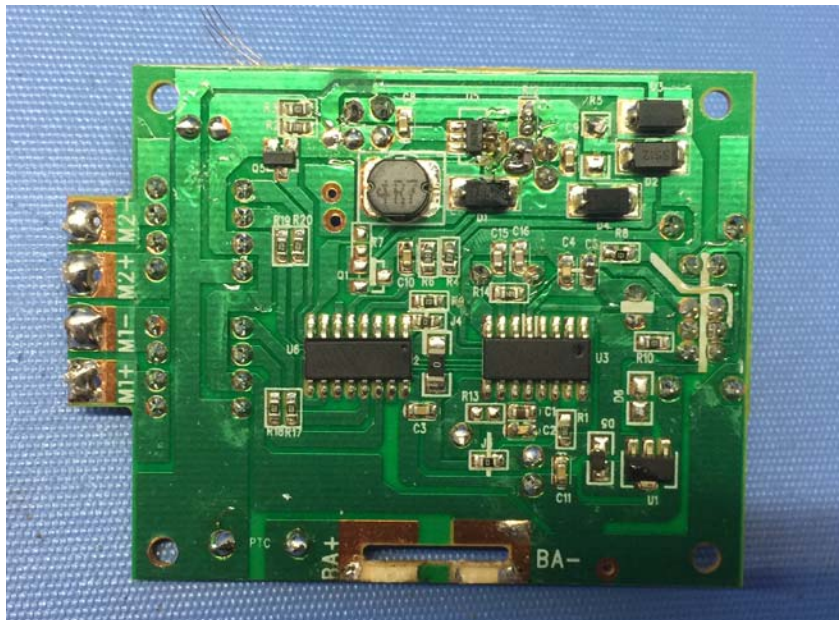

INTERTEK TESTING SERVICE

Report No.: 16061952HKG-002

Equipment Photographs

Model : 140000A

(Internal)

INTERTEK TESTING SERVICE

Report No.: 16061952HKG-002

Equipment Photographs

Model : 140000A

(Internal)

INTERTEK TESTING SERVICE

Report No.: 16061952HKG-002

Equipment Photographs

Model : 140000A

(Internal)

INTERTEK TESTING SERVICE

Report No.: 16061952HKG-002

Equipment Photographs

Model : 140000A

(Internal)

INTERTEK TESTING SERVICE

Report No.: 16061952HKG-002

Equipment Photographs

Model : 140000A