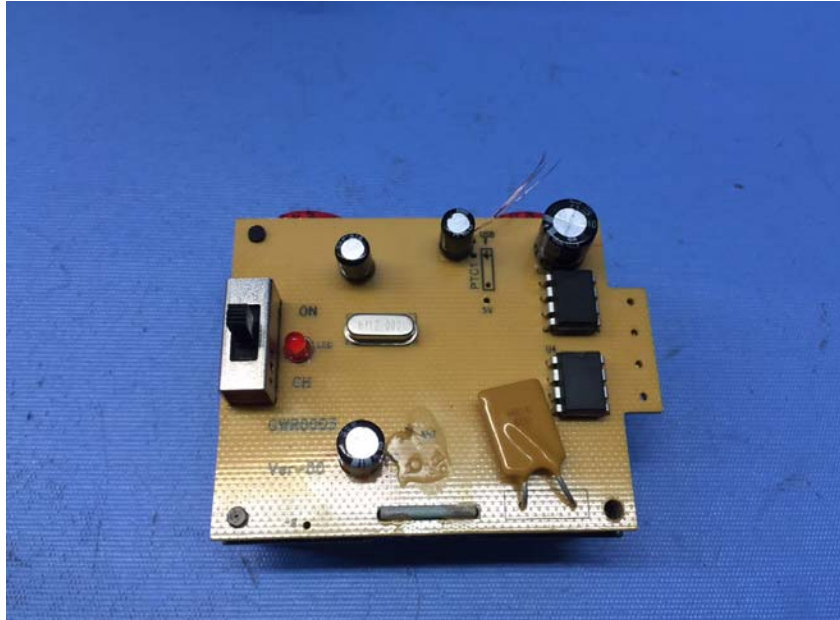

INTERTEK TESTING SERVICE

Report No.: 16061952HKG-002

Equipment Photographs

Model : 140000A

(Internal)

INTERTEK TESTING SERVICE

Report No.: 16061952HKG-002

Equipment Photographs

Model : 140000A

(Internal)

INTERTEK TESTING SERVICE

Report No.: 16061952HKG-002

Equipment Photographs

Model : 140000A

(Internal)

INTERTEK TESTING SERVICE

Report No.: 16061952HKG-002

Equipment Photographs

Model : 140000A

(Internal)

INTERTEK TESTING SERVICE

Report No.: 16061952HKG-002

Equipment Photographs

Model : 140000A