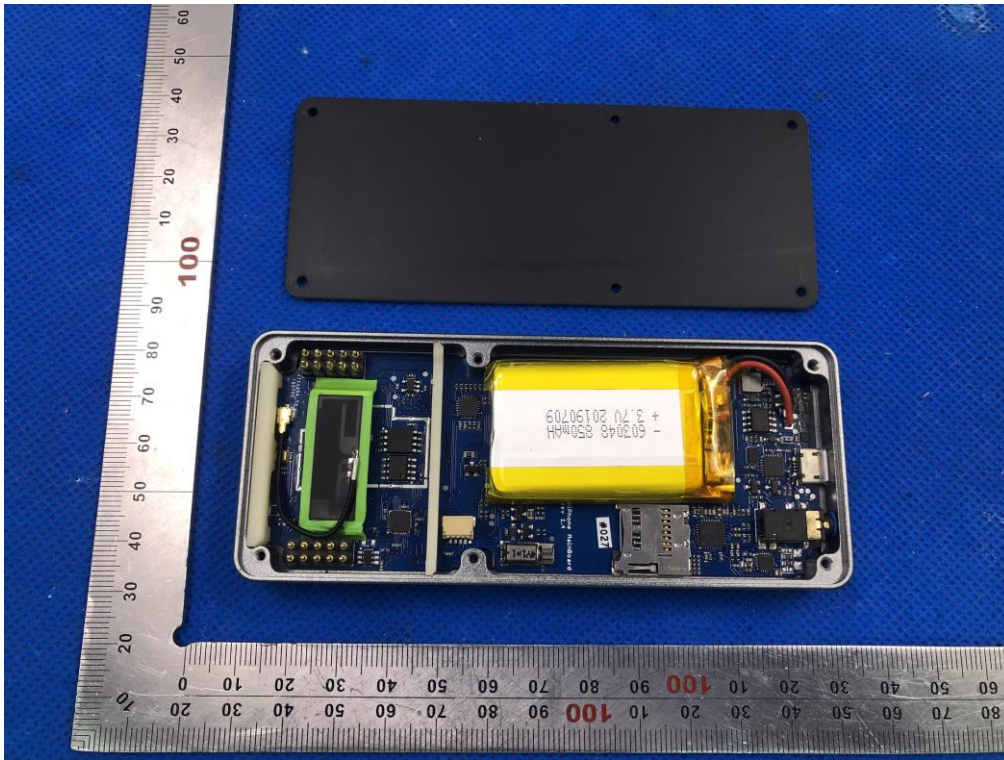

Internal Photos

Test Model: N0C311

OPEN VIEW OF EUT-1

OPEN VIEW OF EUT-2

VIEW OF BATTERY

INTERNAL VIEW-1 OF EUT

INTERNAL VIEW-2 OF EUT

INTERNAL VIEW-3 OF EUT

Series Model: N0C311P

OPEN VIEW OF EUT-1

OPEN VIEW OF EUT-2

VIEW OF BATTERY

INTERNAL VIEW-1 OF EUT

INTERNAL VIEW-2 OF EUT

INTERNAL VIEW-3 OF EUT