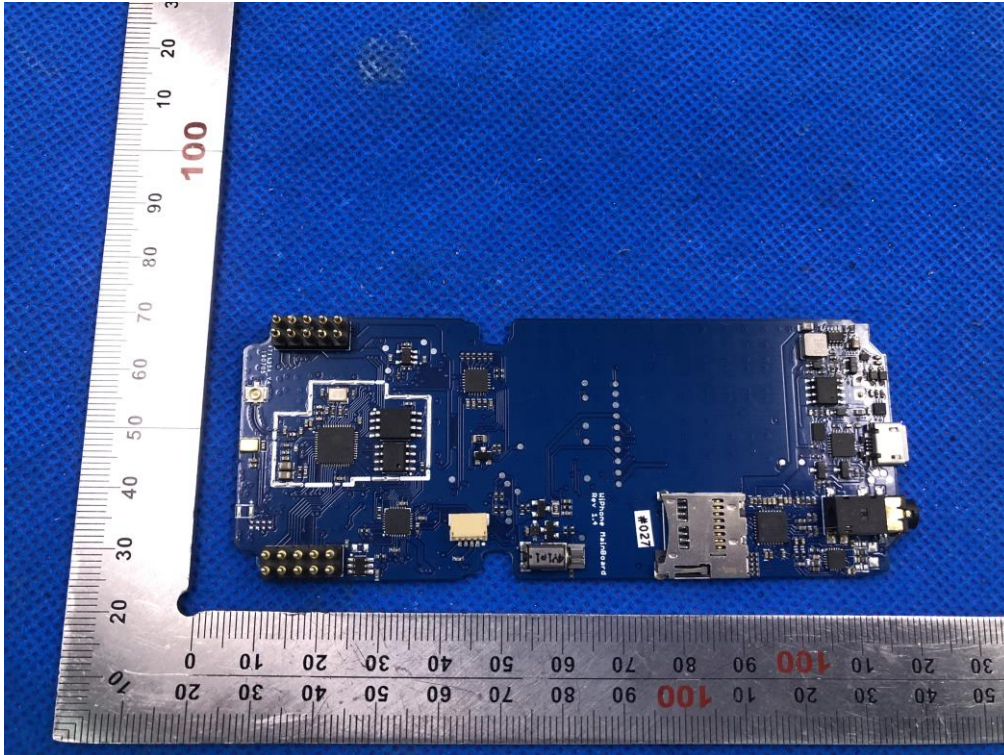

Series Model: N0C311P

OPEN VIEW OF EUT-1

OPEN VIEW OF EUT-2

VIEW OF BATTERY

INTERNAL VIEW-1 OF EUT

INTERNAL VIEW-2 OF EUT

INTERNAL VIEW-3 OF EUT