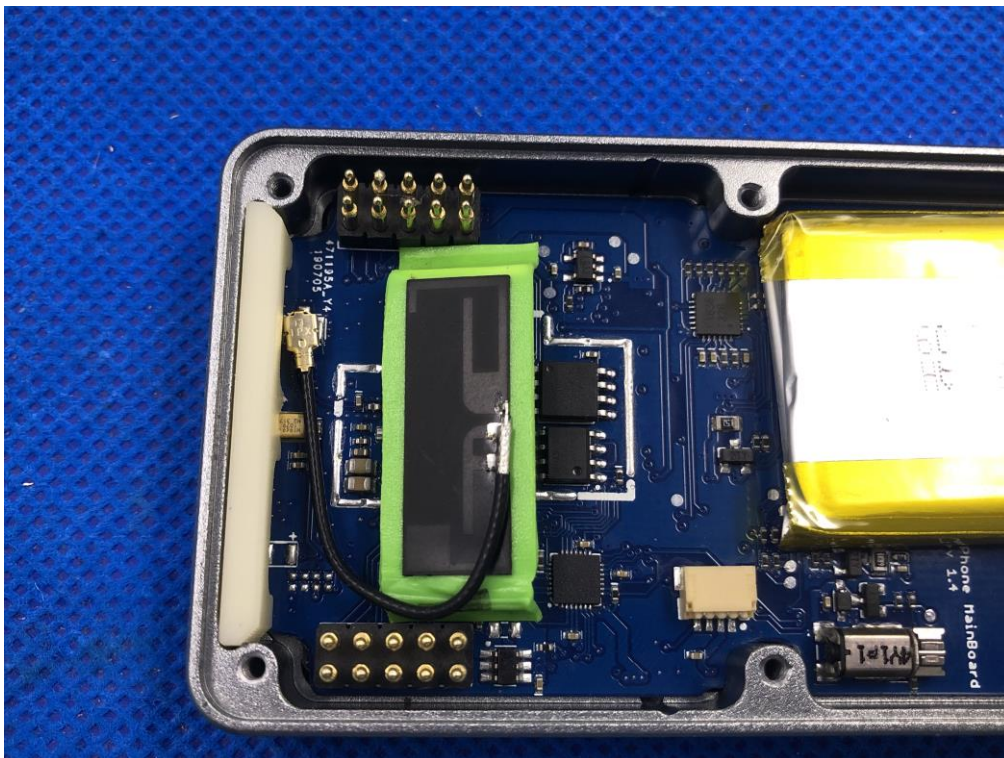

Internal Photos

Test Model: N0C311

OPEN VIEW OF EUT-1

OPEN VIEW OF EUT-2

VIEW OF BATTERY

INTERNAL VIEW-1 OF EUT

INTERNAL VIEW-2 OF EUT

INTERNAL VIEW-3 OF EUT

Series Model: N0C311P

OPEN VIEW OF EUT-1

OPEN VIEW OF EUT-2

VIEW OF BATTERY

INTERNAL VIEW-1 OF EUT

INTERNAL VIEW-2 OF EUT

INTERNAL VIEW-3 OF EUT