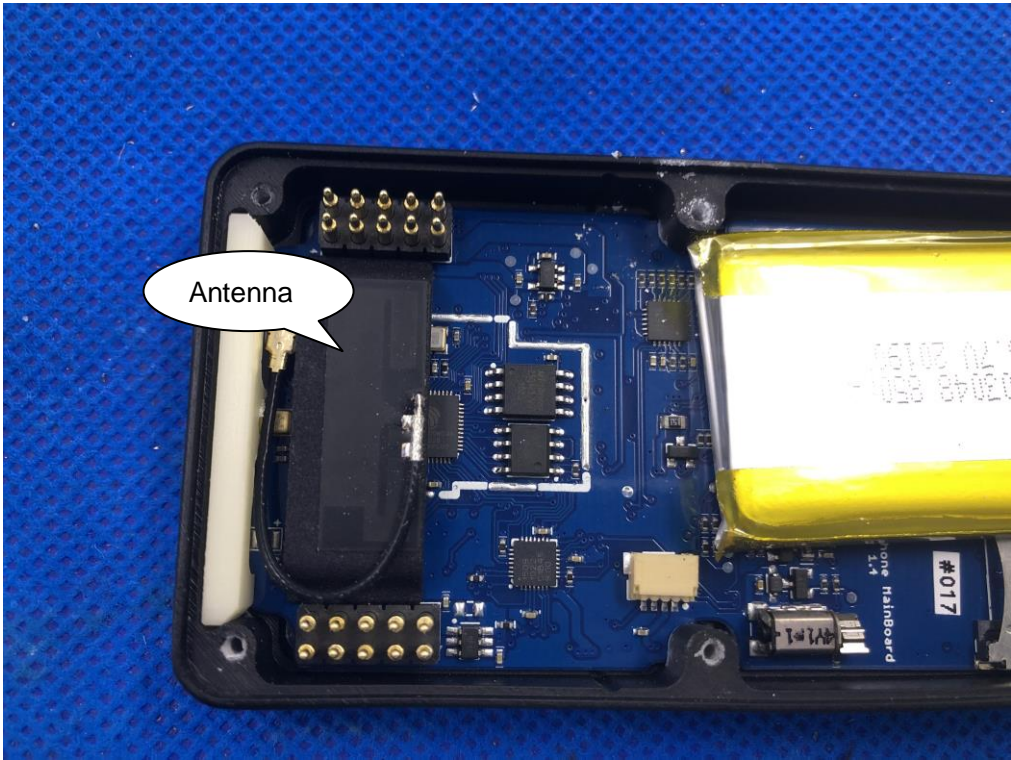

Internal Photos

Test Model: N0C311

OPEN VIEW OF EUT-1

OPEN VIEW OF EUT-2

VIEW OF BATTERY

INTERNAL VIEW-1 OF EUT

INTERNAL VIEW-2 OF EUT

INTERNAL VIEW-3 OF EUT

Series Model: N0C311P

OPEN VIEW OF EUT-1

OPEN VIEW OF EUT-2

VIEW OF BATTERY

INTERNAL VIEW-1 OF EUT

INTERNAL VIEW-2 OF EUT

INTERNAL VIEW-3 OF EUT