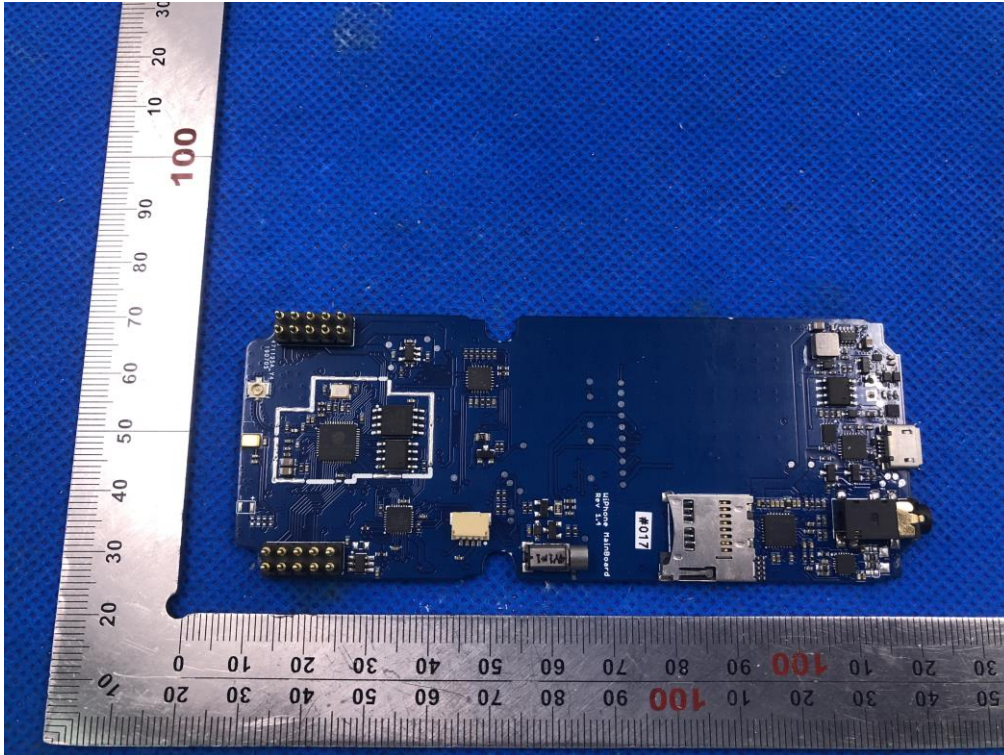

Internal Photos

Test Model: N0C311

OPEN VIEW OF EUT-1

OPEN VIEW OF EUT-2

VIEW OF BATTERY

INTERNAL VIEW-1 OF EUT

INTERNAL VIEW-2 OF EUT

INTERNAL VIEW-3 OF EUT

Series Model: N0C311P

OPEN VIEW OF EUT-1

OPEN VIEW OF EUT-2

VIEW OF BATTERY

INTERNAL VIEW-1 OF EUT

INTERNAL VIEW-2 OF EUT

INTERNAL VIEW-3 OF EUT