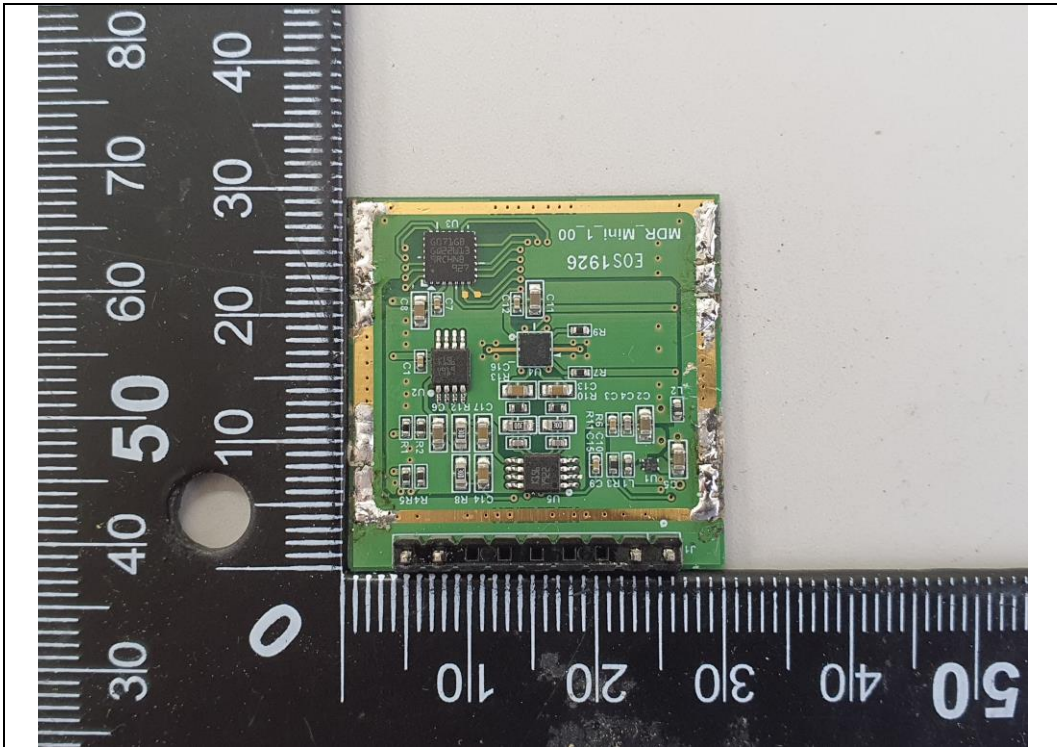

## Internal Photos

Main Board Front

Main Board Rear

**Internal Photos**

**24 GHz Doppler Sensor Module Front**

**24 GHz Doppler Sensor Module Rear**

## Internal Photos

Remove the shieldcan of 24 GHz Doppler Sensor Module

Inside