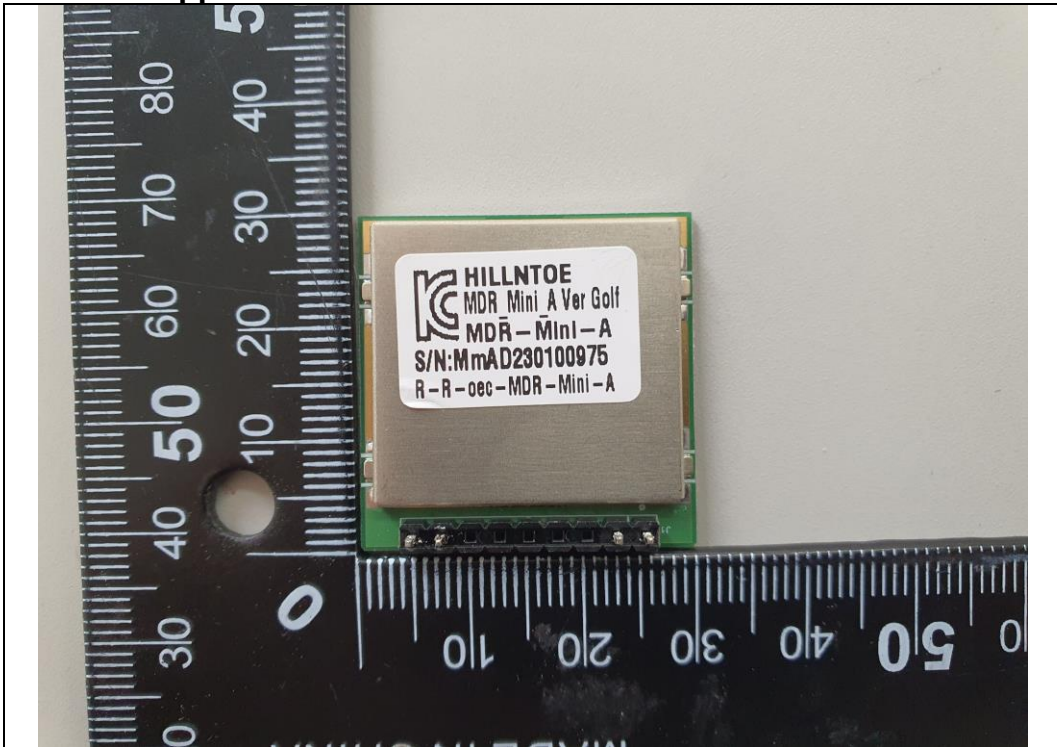

## Internal Photos

Main Board Front

Main Board Rear

**Internal Photos**

**24 GHz Doppler Sensor Module Front**

**24 GHz Doppler Sensor Module Rear**

## Internal Photos

Remove the shieldcan of 24 GHz Doppler Sensor Module

Inside