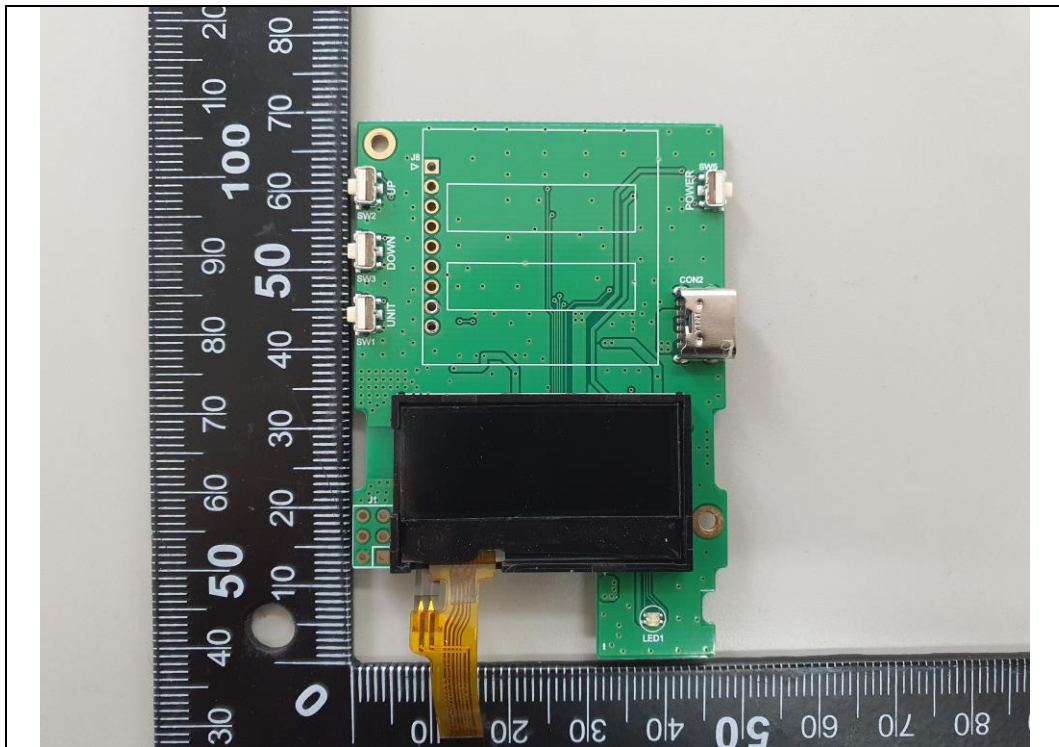

# Internal Photos

## Internal Photos

Main Board Front

Main Board Rear

**Internal Photos**

**24 GHz Doppler Sensor Module Front**

**24 GHz Doppler Sensor Module Rear**

## Internal Photos

Remove the shieldcan of 24 GHz Doppler Sensor Module

Inside