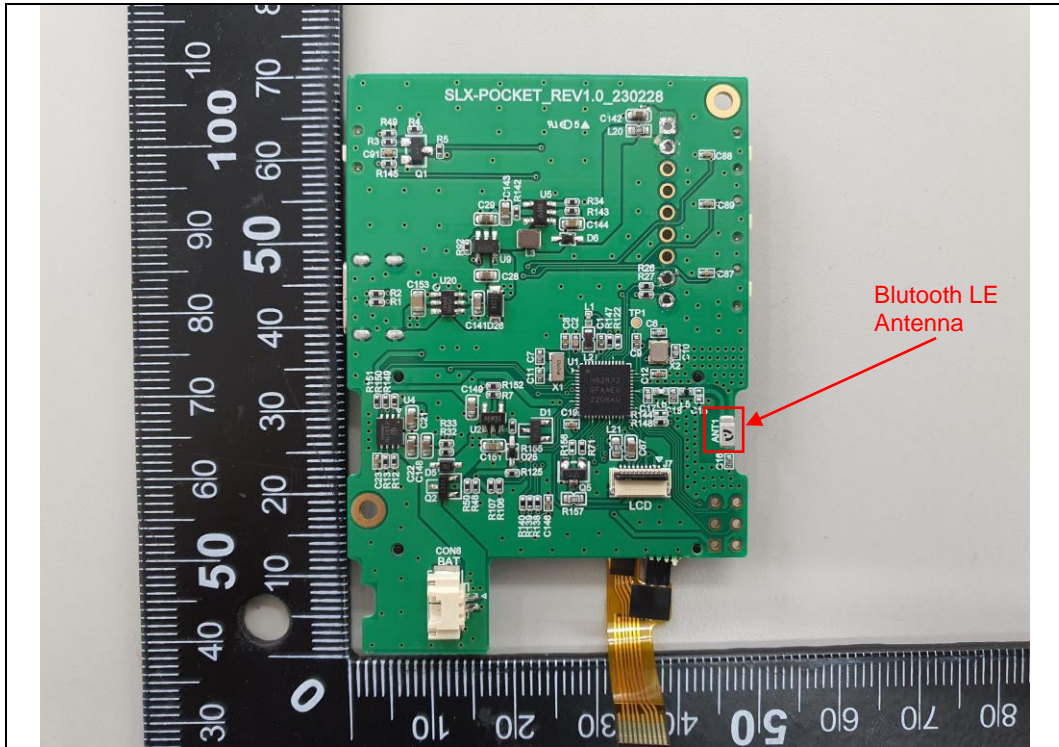

# Internal Photos

## Internal Photos

Main Board Front

Main Board Rear

**Internal Photos**

**24 GHz Doppler Sensor Module Front**

**24 GHz Doppler Sensor Module Rear**

## Internal Photos

Remove the shieldcan of 24 GHz Doppler Sensor Module

Inside