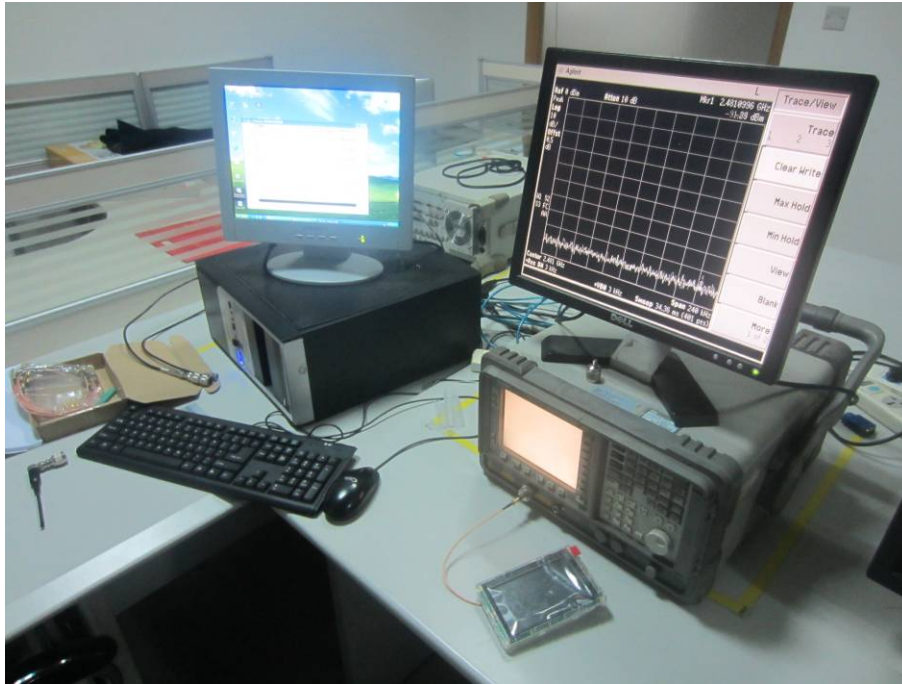

Model No.: The Edge Mini Alkaline Tablet

CONDUCTED EMISSION TEST SETUP

CE TEST SETUP

Model No.: The Edge Mini Alkaline Tablet

RE TEST SETUP

RE TEST SETUP