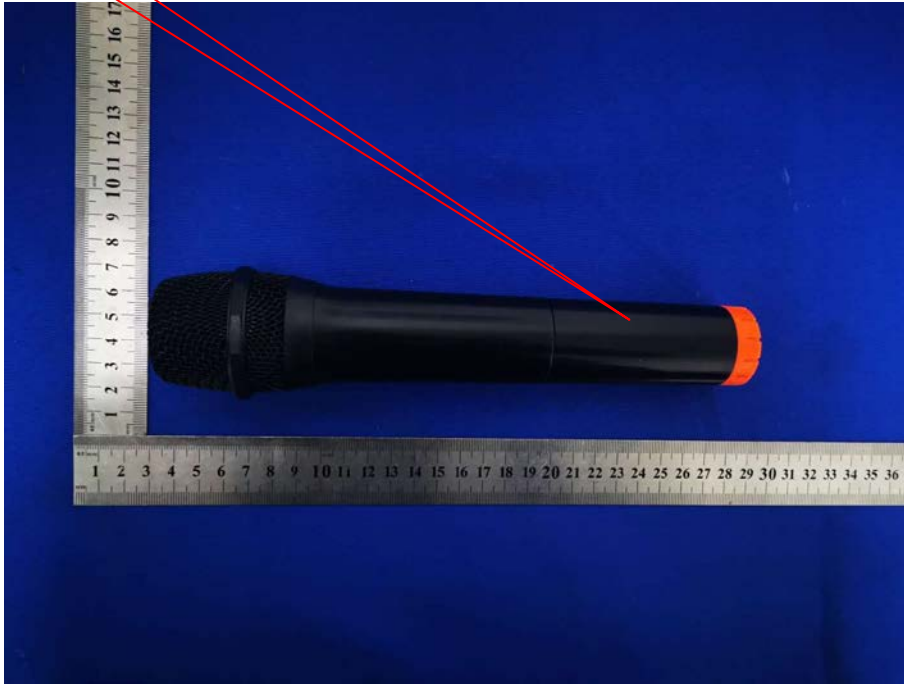

Label
Location

Model: MIC-U1
FCC ID: 2AHU8-1241