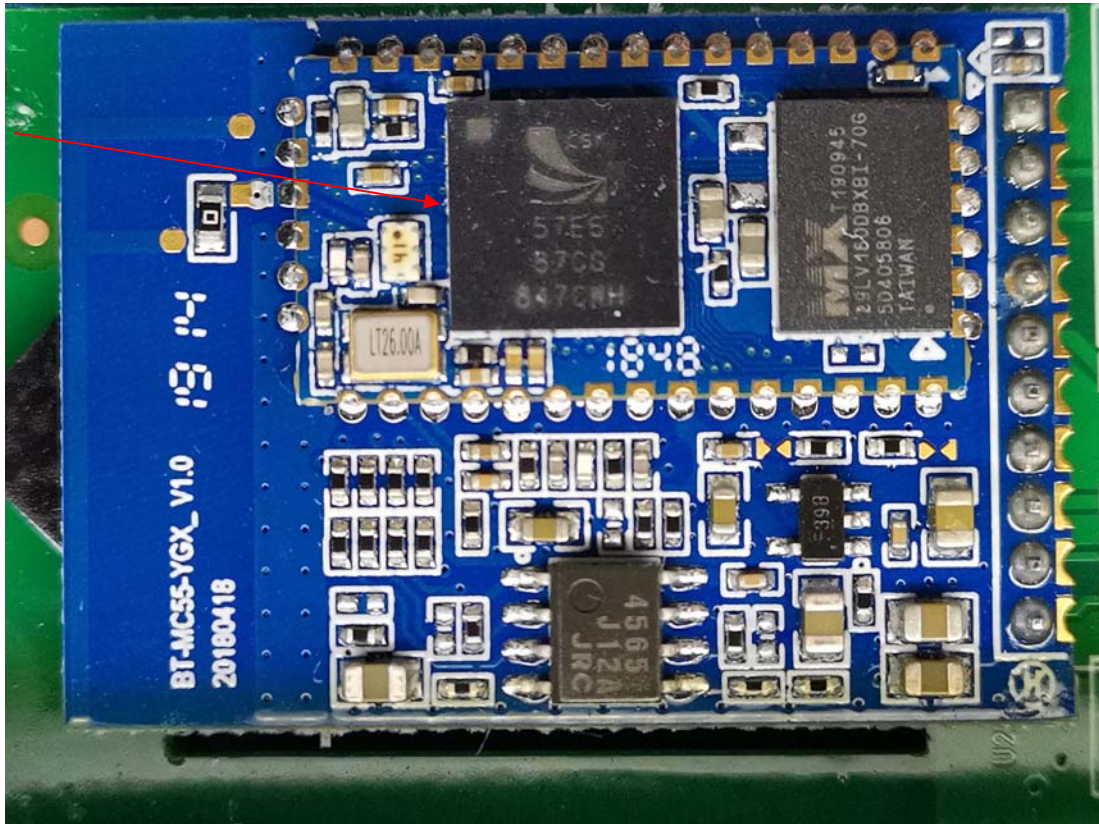

EXHIBIT C - EUT INTERNAL PHOTOGRAPHS

Tuner/Amp Module

BT Module

BT Chip

BT ANT

Commander