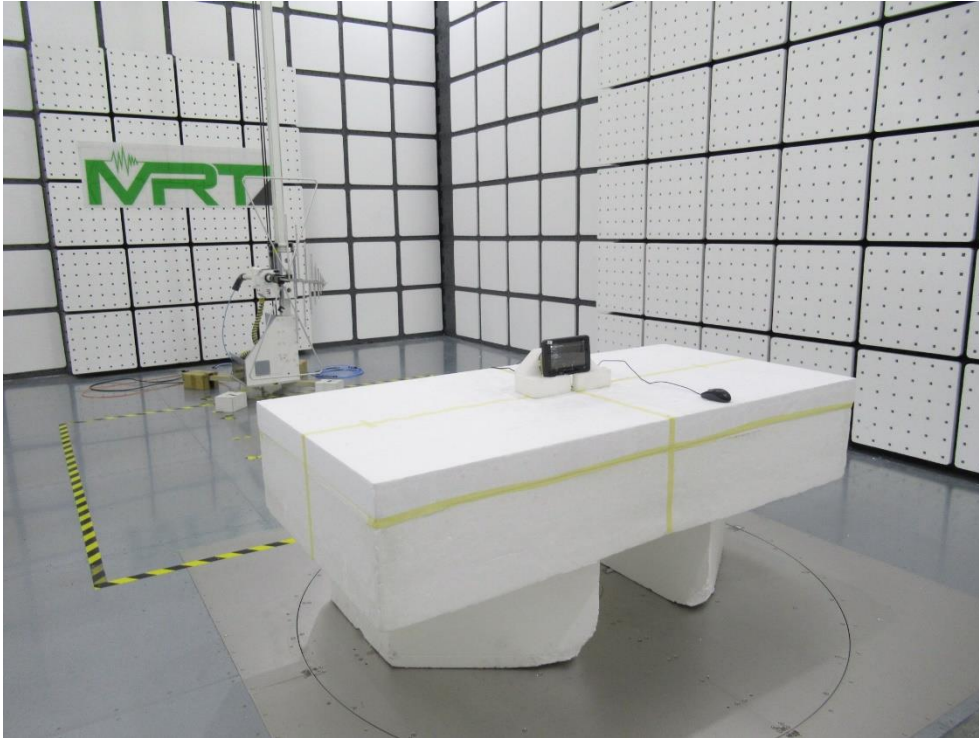

**Product: iN • Command
Display Commander**

Brand Name: iN • Command

Model Number: NCSP3DCCT

Test Photograph

Description: Radiated Emission Test Setup for below 1GHz

Description: Radiated Emission Test Setup for above 1GHz