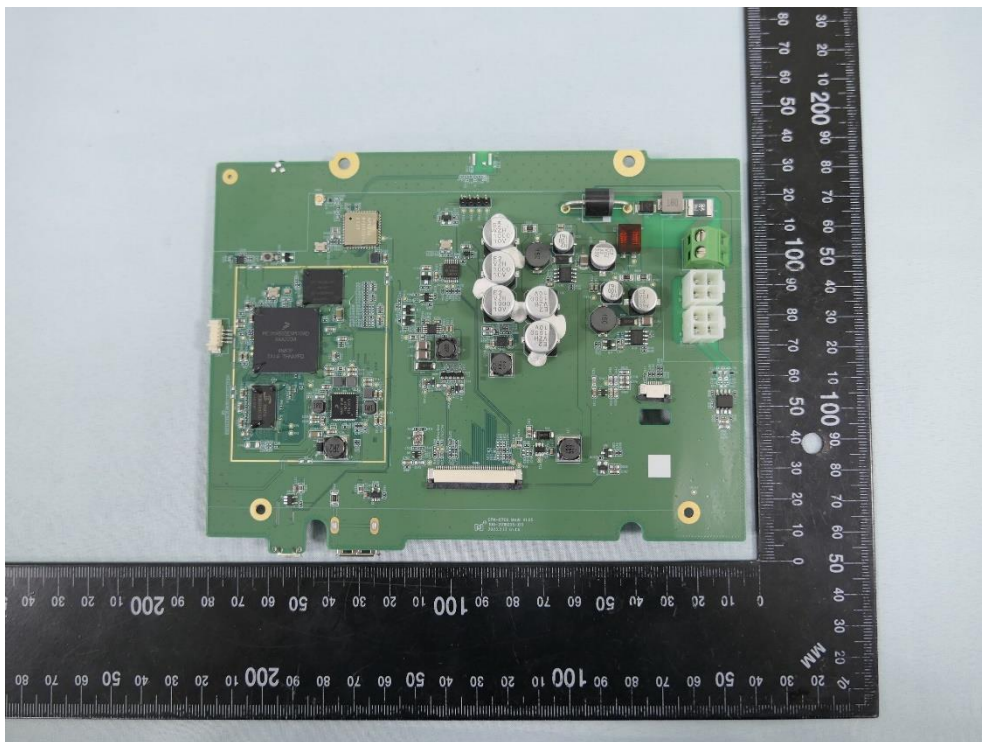

(8) EUT Photo