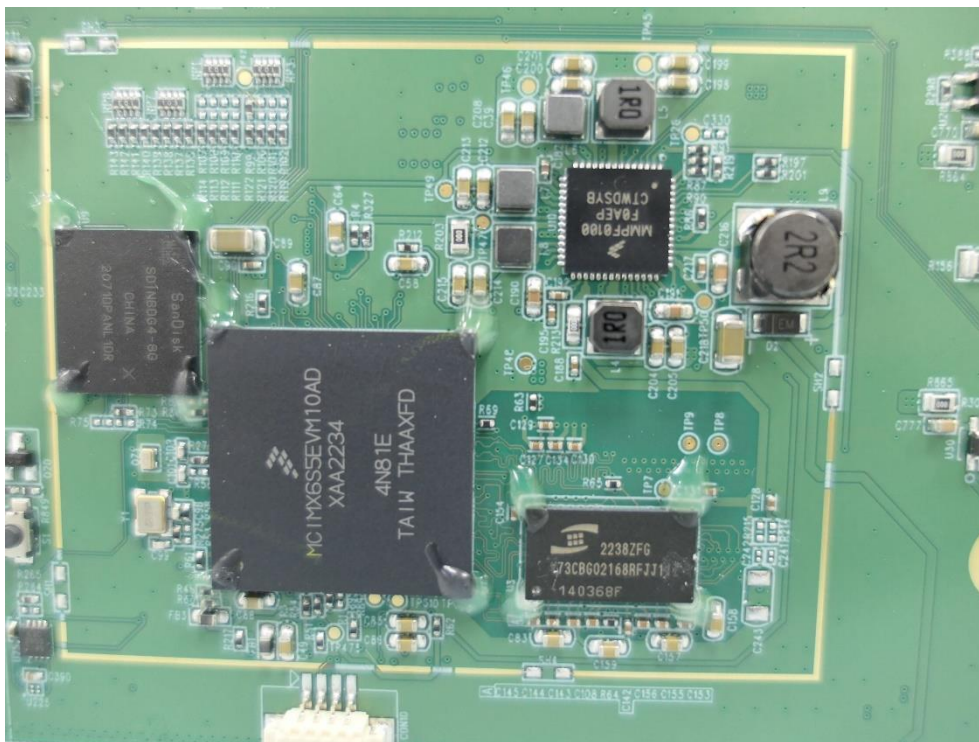

**Product: iN • Command  
Display Commander**

**Brand Name: iN • Command**

**Model Number: NCSP3DCCT**

### Internal Photograph

(1) EUT Photo

(2) EUT Photo

(3) EUT Photo

(4) EUT Photo

(5) EUT Photo

(6) EUT Photo

(7) EUT Photo

(8) EUT Photo

(9) EUT Photo

(10) EUT Photo

(11) EUT Photo

(12) EUT Photo

(13) EUT Photo

(14) EUT Photo