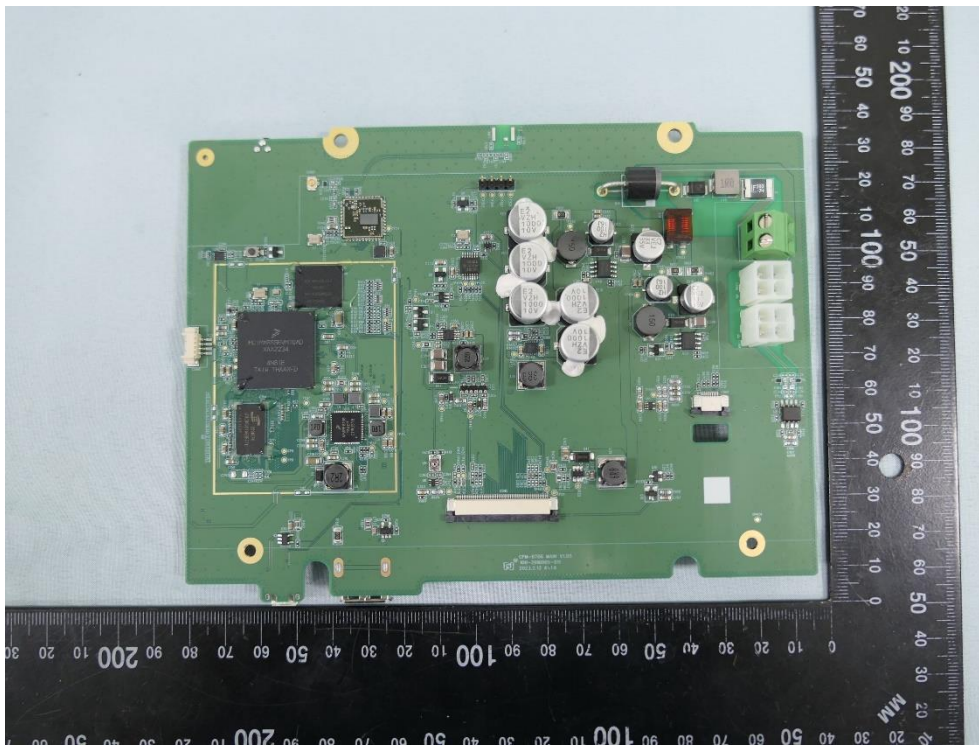

**Product: iN • Command  
Display Commander**

**Brand Name: iN • Command**

**Model Number: NCSP3DCCT**

### Internal Photograph

(1) EUT Photo

(2) EUT Photo

(3) EUT Photo

(4) EUT Photo

(5) EUT Photo

(6) EUT Photo

(7) EUT Photo

(8) EUT Photo

(9) EUT Photo

(10) EUT Photo

(11) EUT Photo

(12) EUT Photo

(13) EUT Photo

(14) EUT Photo