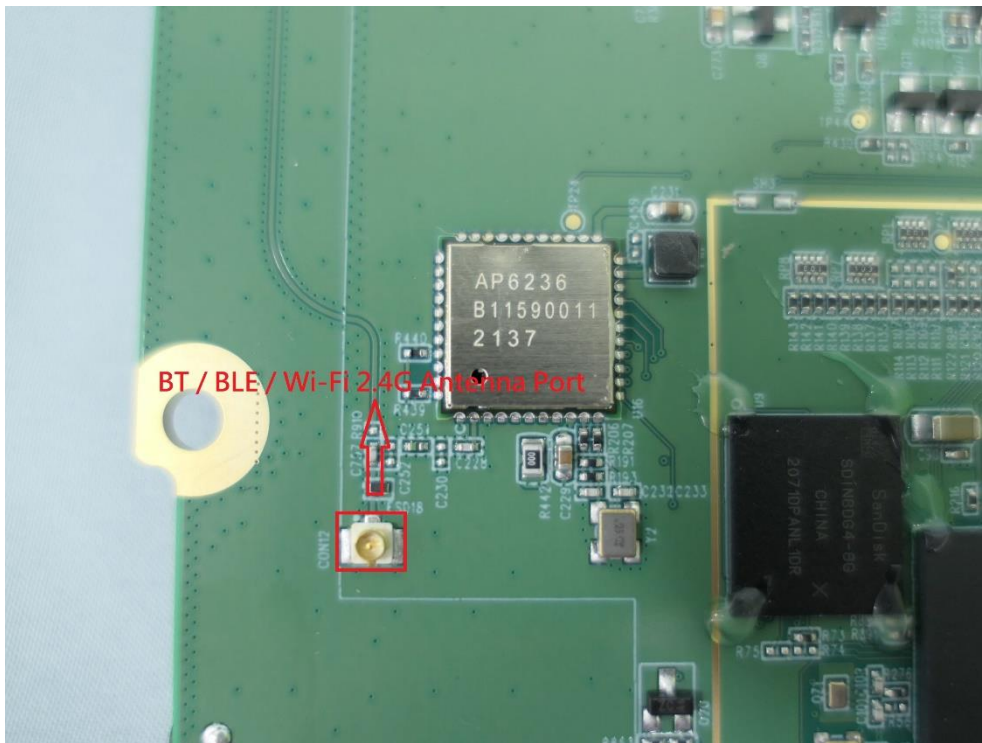

**Product: iN • Command  
Display Commander**

**Brand Name: iN • Command**

**Model Number: NCSP3DCCT**

### Internal Photograph

(1) EUT Photo

(2) EUT Photo

(3) EUT Photo

(4) EUT Photo

(5) EUT Photo

(6) EUT Photo

(7) EUT Photo

(8) EUT Photo

(9) EUT Photo

(10) EUT Photo

(11) EUT Photo

(12) EUT Photo

(13) EUT Photo

(14) EUT Photo