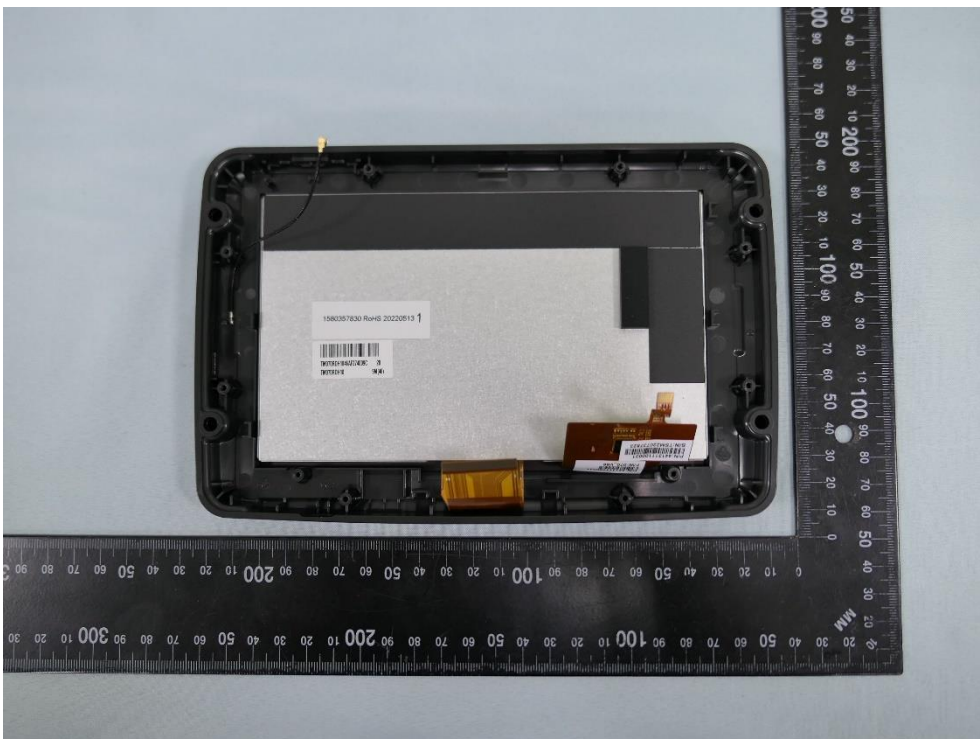

**Product: iN • Command  
Display Commander**

**Brand Name: iN • Command**

**Model Number: NCSP3DCCT**

### Internal Photograph

(1) EUT Photo

(2) EUT Photo

(3) EUT Photo

(4) EUT Photo

(5) EUT Photo

(6) EUT Photo

(7) EUT Photo

(8) EUT Photo

(9) EUT Photo

(10) EUT Photo

(11) EUT Photo

(12) EUT Photo

(13) EUT Photo

(14) EUT Photo