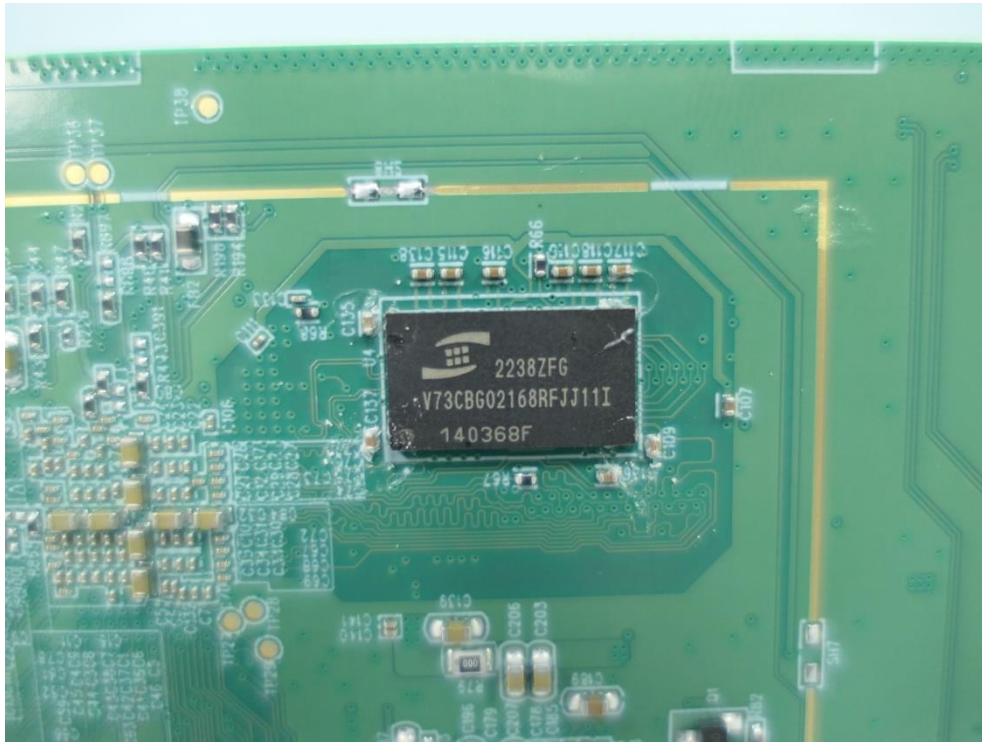

**Product: iN • Command  
Display Commander**

**Brand Name: iN • Command**

**Model Number: NCSP3DCCT**

### Internal Photograph

(1) EUT Photo

(2) EUT Photo

(3) EUT Photo

(4) EUT Photo

(5) EUT Photo

(6) EUT Photo

(7) EUT Photo