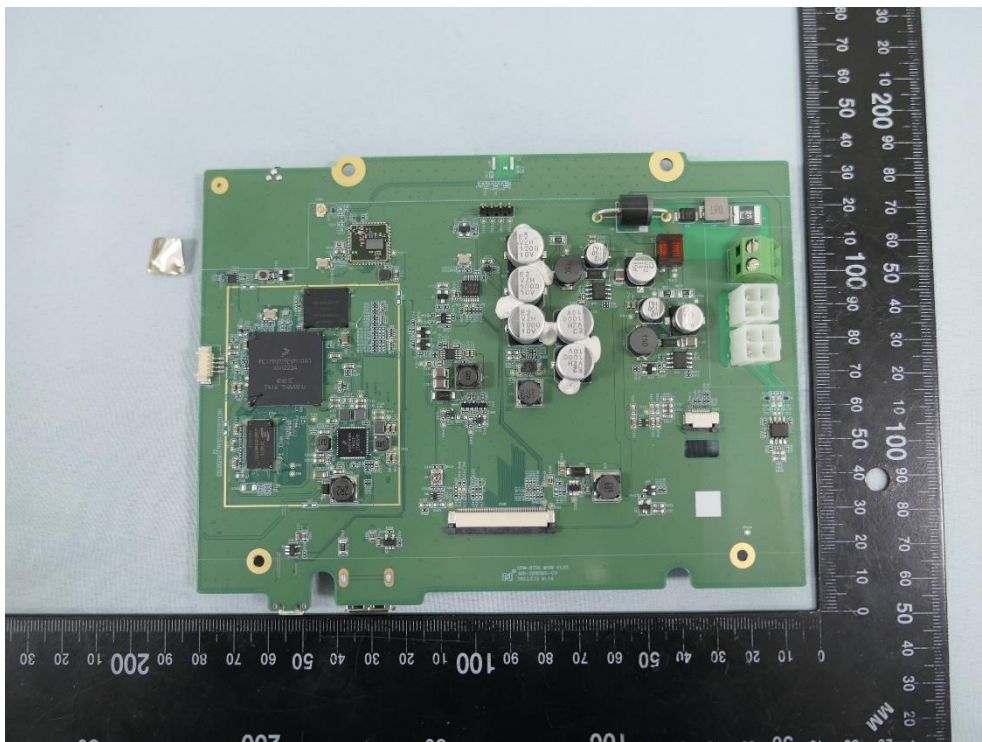

(10) EUT Photo