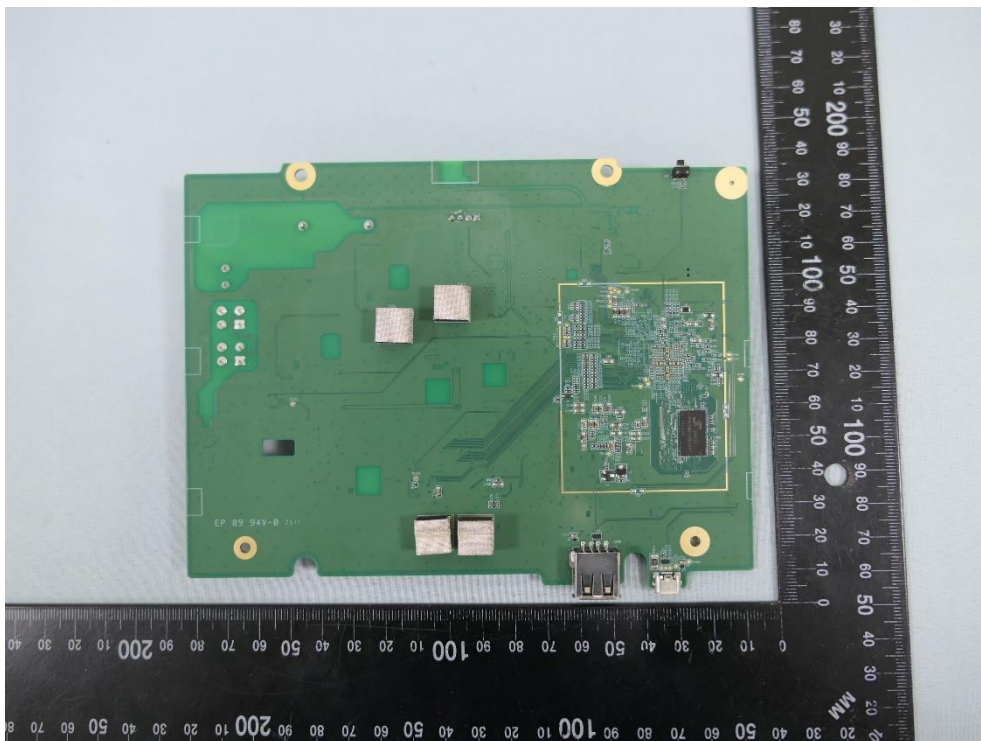

**Product: iN • Command  
Display Commander**

**Brand Name: iN • Command**

**Model Number: NCSP3DCCT**

### Internal Photograph

(1) EUT Photo

(2) EUT Photo

(3) EUT Photo

(4) EUT Photo

(5) EUT Photo

(6) EUT Photo

(7) EUT Photo