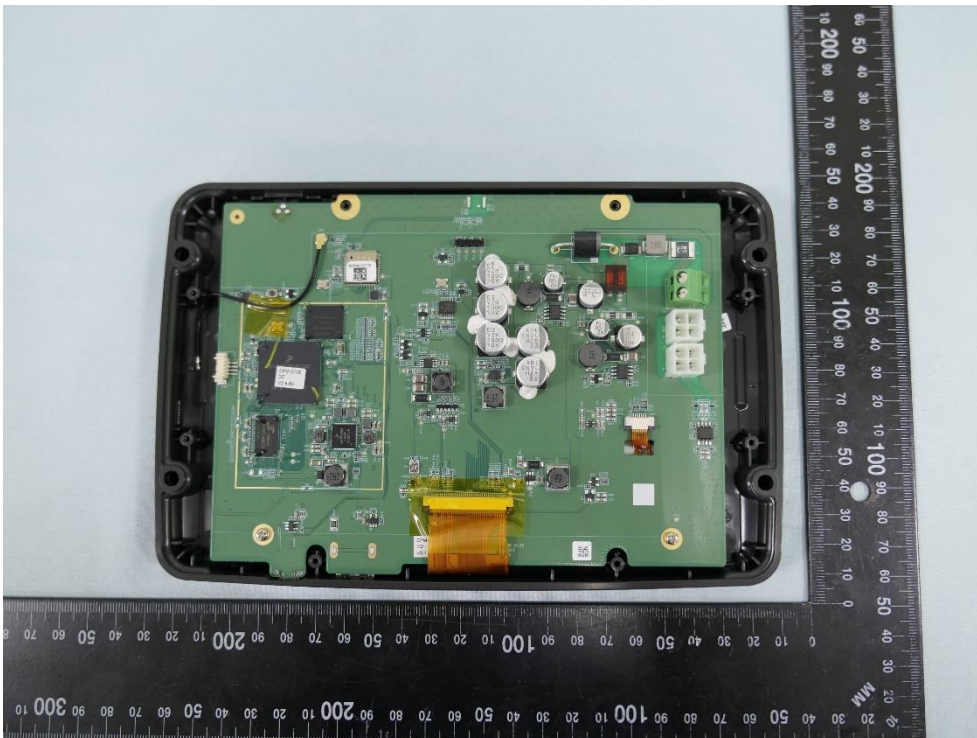

**Product: iN • Command  
Display Commander**

**Brand Name: iN • Command**

**Model Number: NCSP3DCCT**

### Internal Photograph

(1) EUT Photo

(2) EUT Photo

(3) EUT Photo

(4) EUT Photo

(5) EUT Photo

(6) EUT Photo

(7) EUT Photo