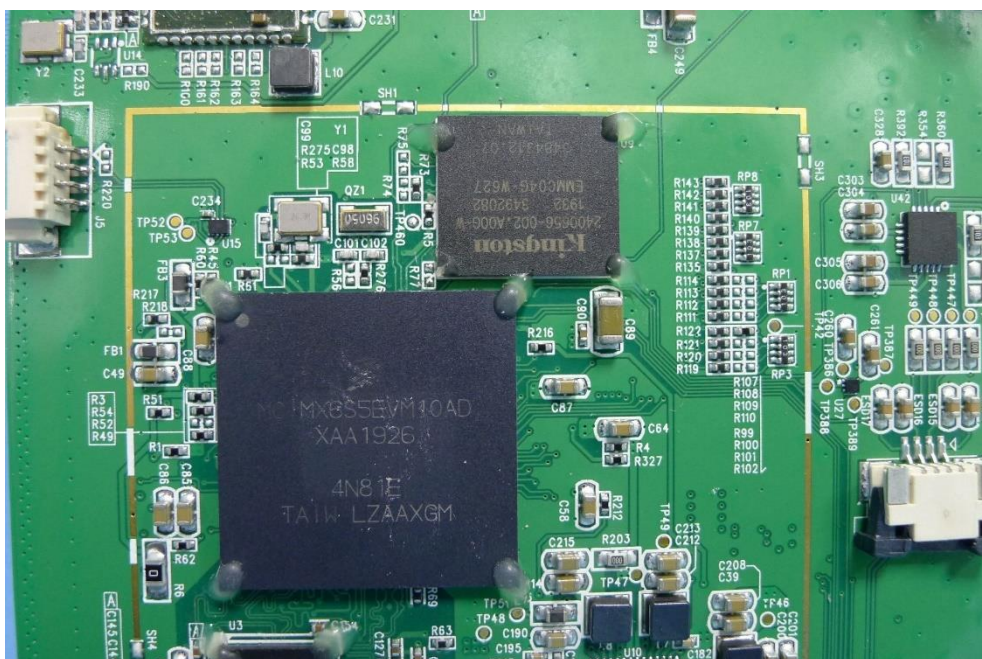

**Product: NCSP3 Display  
Commander**

**Brand Name: iN • Command**

**Model Number: NCSP3DC**

### Internal Photograph

(1) EUT Photo

(2) EUT Photo

(3) EUT Photo

(4) EUT Photo

(5) EUT Photo

(6) EUT Photo

(7) EUT Photo

(8) EUT Photo

(9) EUT Photo

(10) EUT Photo

(11) EUT Photo