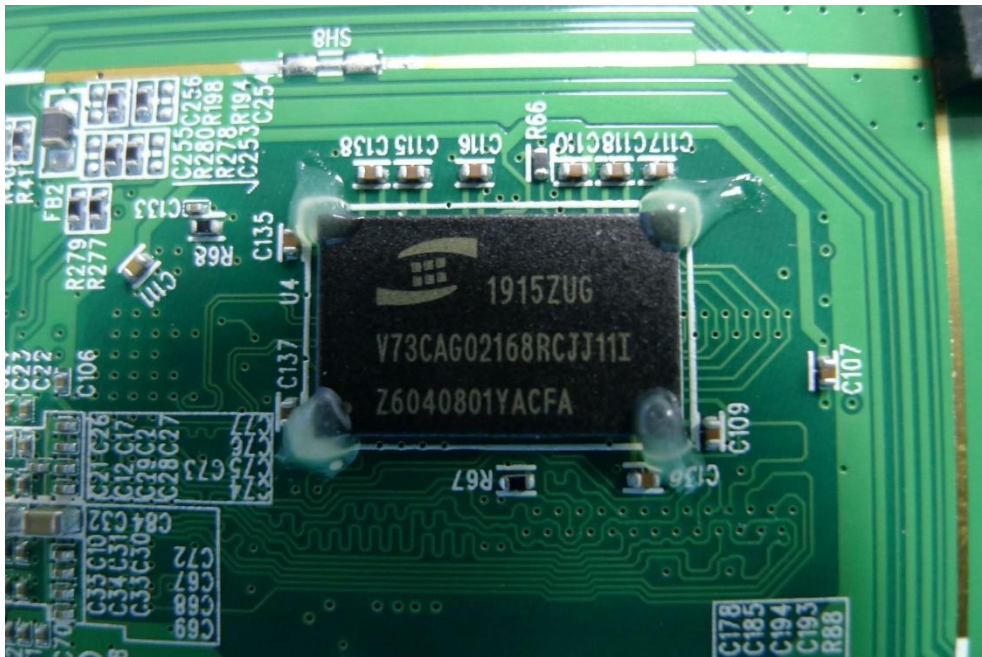

**Product: NCSP3 Display  
Commander**

**Brand Name: iN • Command**

**Model Number: NCSP3DC**

### Internal Photograph

(1) EUT Photo

(2) EUT Photo

(3) EUT Photo

(4) EUT Photo

(5) EUT Photo

(6) EUT Photo

(7) EUT Photo

(8) EUT Photo

(9) EUT Photo

(10) EUT Photo

(11) EUT Photo