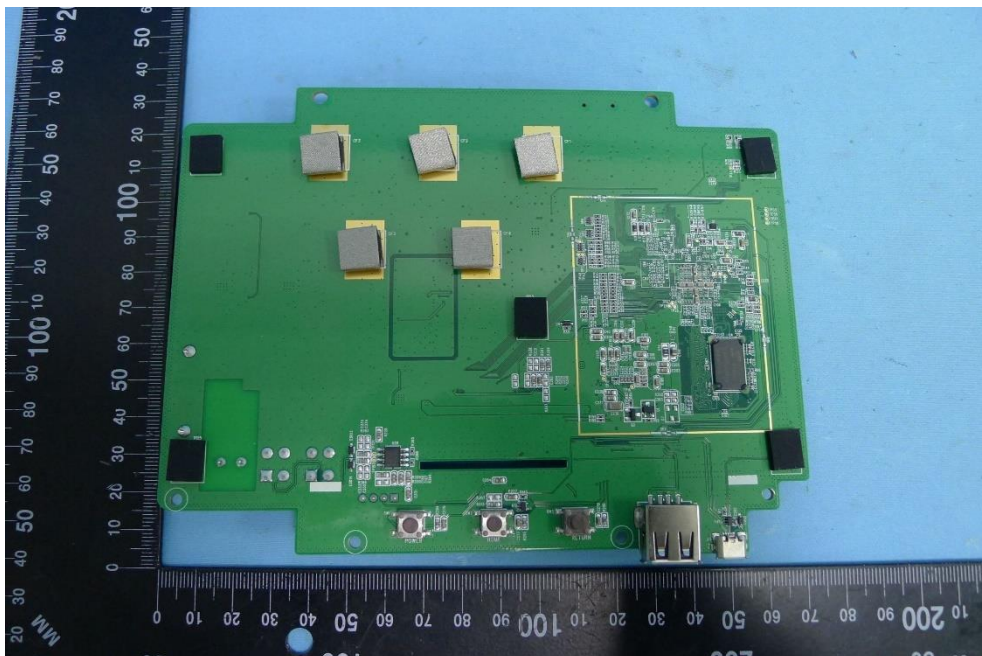

**Product: NCSP3 Display  
Commander**

**Brand Name: iN • Command**

**Model Number: NCSP3DC**

### Internal Photograph

(1) EUT Photo

(2) EUT Photo

(3) EUT Photo

(4) EUT Photo

(5) EUT Photo

(6) EUT Photo

(7) EUT Photo