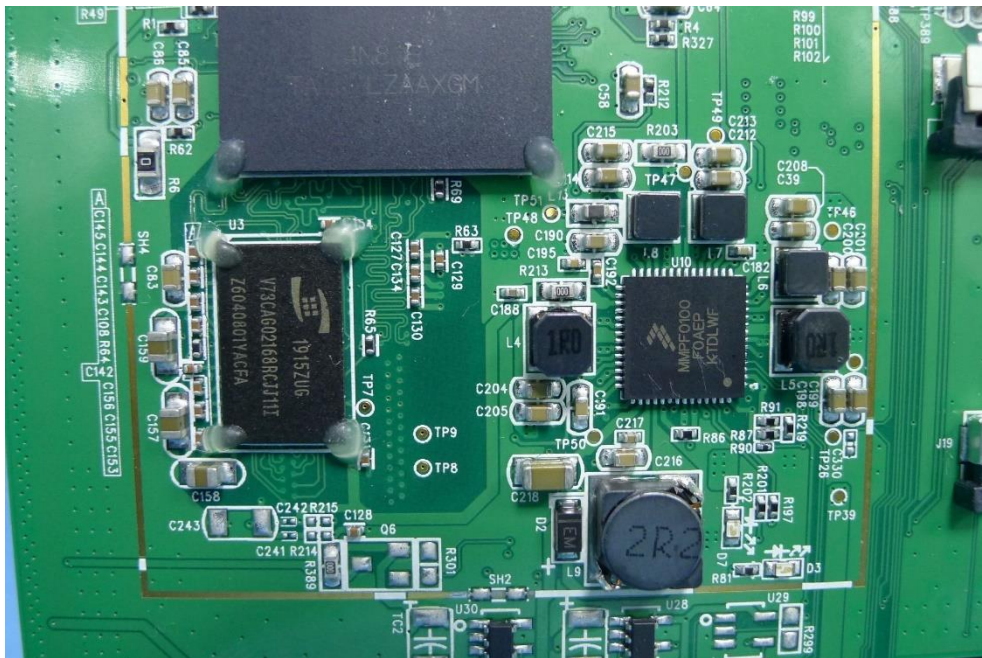

**Product: NCSP3 Display  
Commander**

**Brand Name: iN • Command**

**Model Number: NCSP3DC**

### Internal Photograph

(1) EUT Photo

(2) EUT Photo

(3) EUT Photo

(4) EUT Photo

(5) EUT Photo

(6) EUT Photo

(7) EUT Photo

(8) EUT Photo

(9) EUT Photo

(10) EUT Photo

(11) EUT Photo