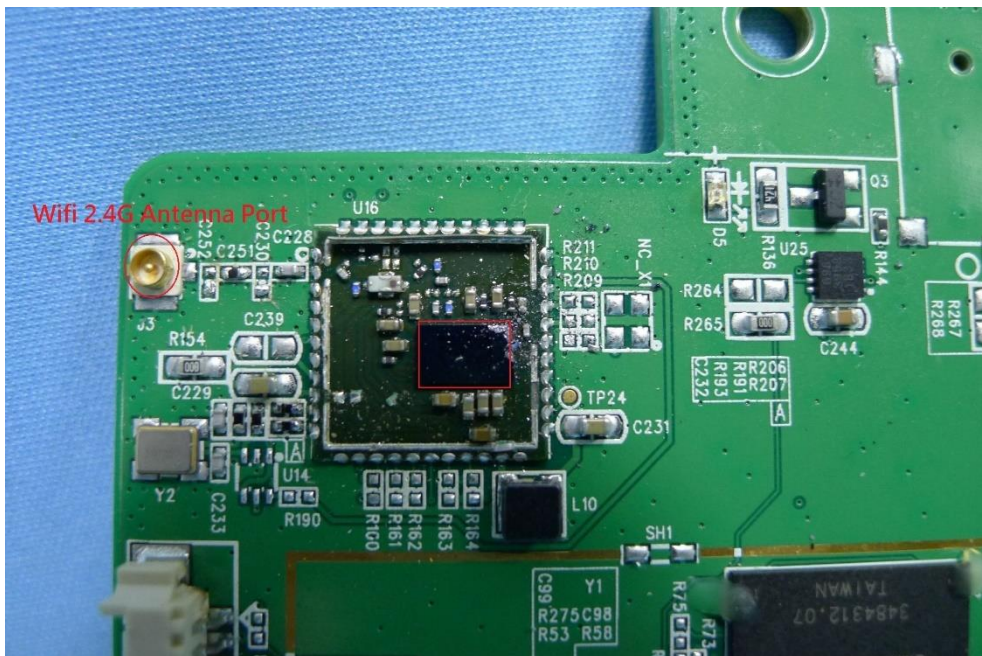

**Product: NCSP3 Display  
Commander**

**Brand Name: iN • Command**

**Model Number: NCSP3DC**

### Internal Photograph

(1) EUT Photo

(2) EUT Photo

(3) EUT Photo

(4) EUT Photo

(5) EUT Photo

(6) EUT Photo

(7) EUT Photo

(8) EUT Photo

(9) EUT Photo

(10) EUT Photo

(11) EUT Photo