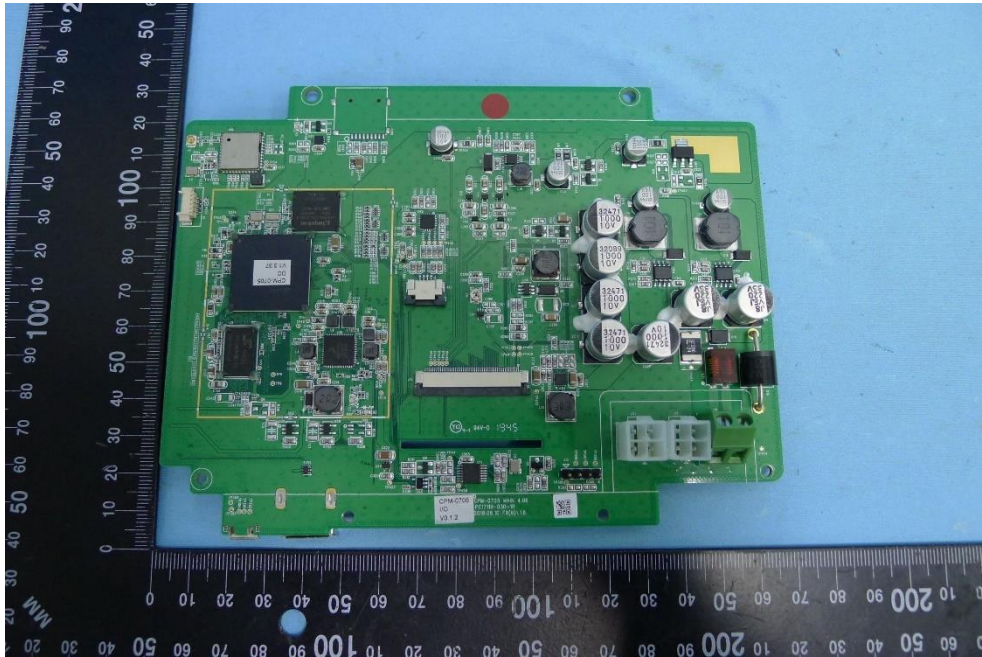

**Product: NCSP3 Display  
Commander**

**Brand Name: iN • Command**

**Model Number: NCSP3DC**

### Internal Photograph

(1) EUT Photo

(2) EUT Photo

(3) EUT Photo

(4) EUT Photo

(5) EUT Photo

(6) EUT Photo

(7) EUT Photo