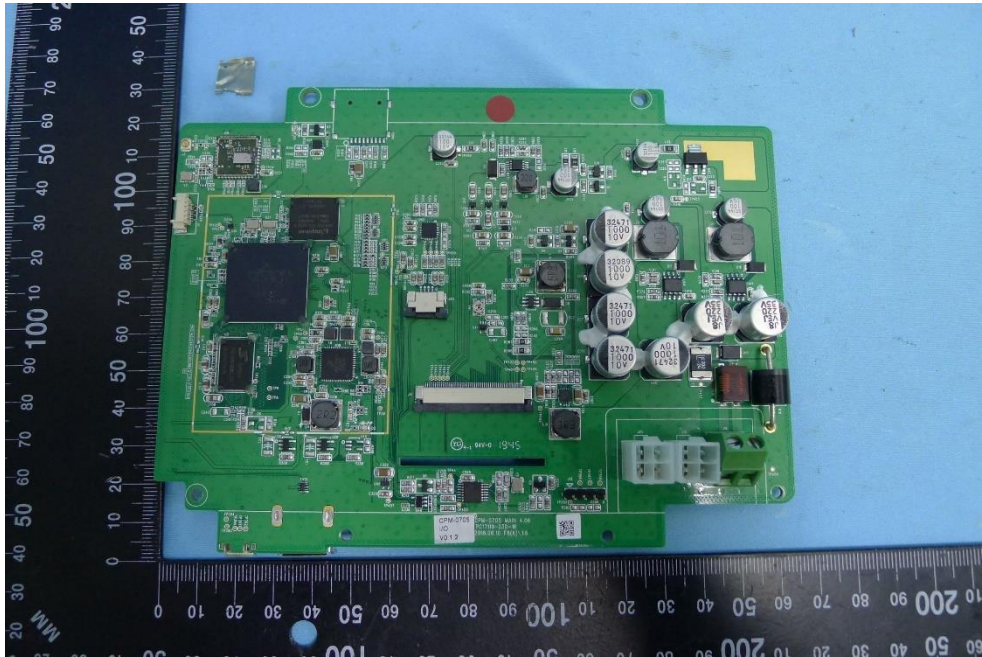

**Product: NCSP3 Display  
Commander**

**Brand Name: iN • Command**

**Model Number: NCSP3DC**

### Internal Photograph

(1) EUT Photo

(2) EUT Photo

(3) EUT Photo

(4) EUT Photo

(5) EUT Photo

(6) EUT Photo

(7) EUT Photo