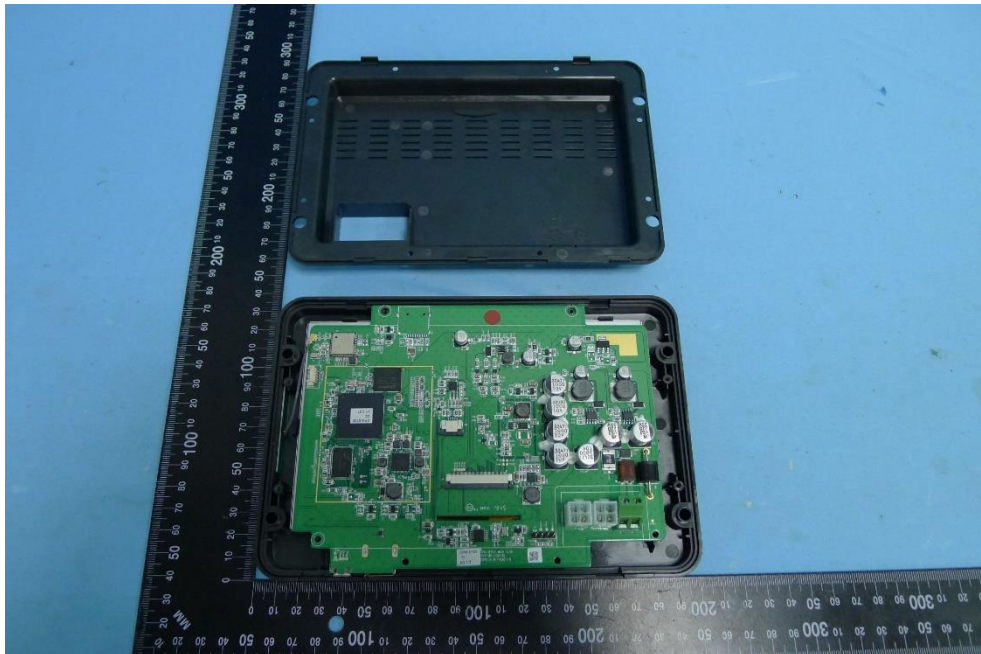

**Product: NCSP3 Display  
Commander**

**Brand Name: iN • Command**

**Model Number: NCSP3DC**

### Internal Photograph

(1) EUT Photo

(2) EUT Photo

(3) EUT Photo

(4) EUT Photo

(5) EUT Photo

(6) EUT Photo

(7) EUT Photo