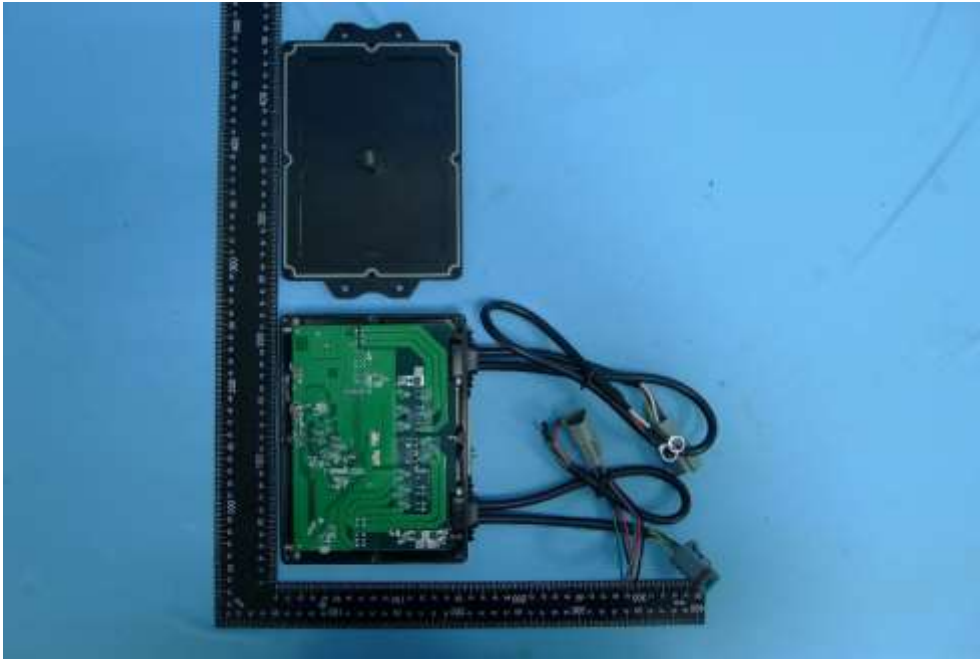

**Product: iN Command Control/Monitor System For Work Trailer Applications**

**Brand Name: iN-Command**

**Model Number: NCS40T**

### Internal Photograph

(1) EUT Photo

(2) EUT Photo

(3) EUT Photo

(4) EUT Photo

(5) EUT Photo

(6) EUT Photo

(7) EUT Photo