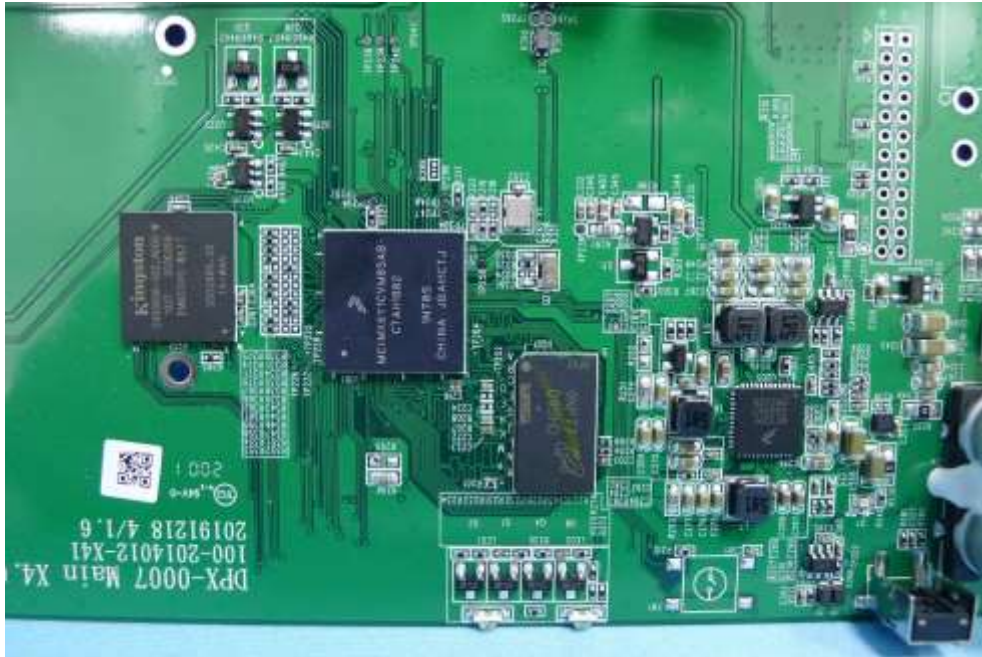

**Product: iN Command Control/Monitor System For Work Trailer Applications**

**Brand Name: iN-Command**

**Model Number: NCS40T**

### Internal Photograph

(1) EUT Photo

(2) EUT Photo

(3) EUT Photo

(4) EUT Photo

(5) EUT Photo

(6) EUT Photo

(7) EUT Photo