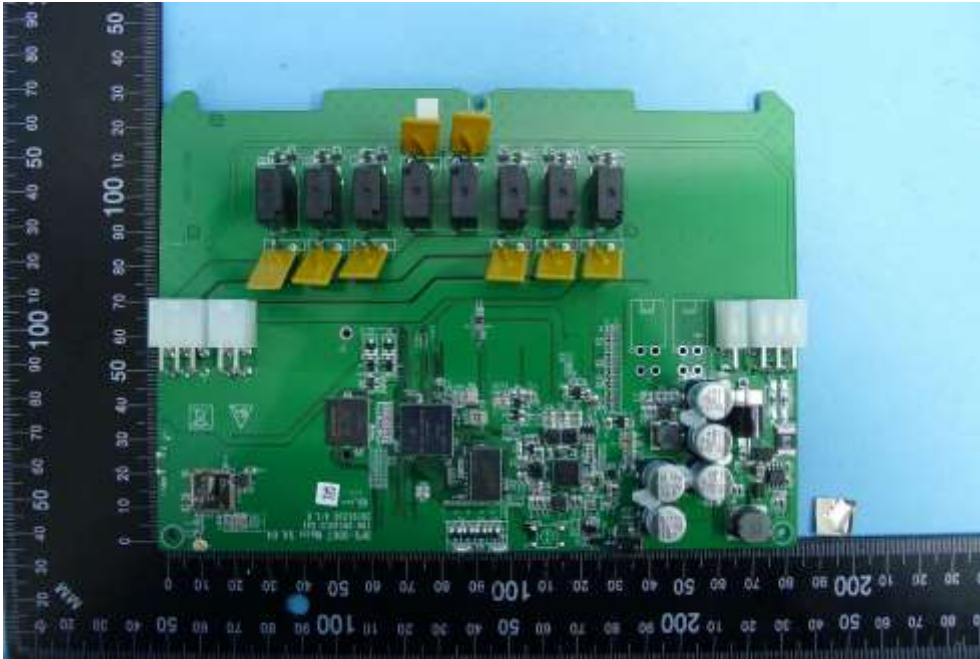

**Product: iN Command Control/Monitor System For Work Trailer Applications**

**Brand Name: iN-Command**

**Model Number: NCS40T**

### Internal Photograph

(1) EUT Photo

(2) EUT Photo

(3) EUT Photo

(4) EUT Photo

(5) EUT Photo

(6) EUT Photo

(7) EUT Photo