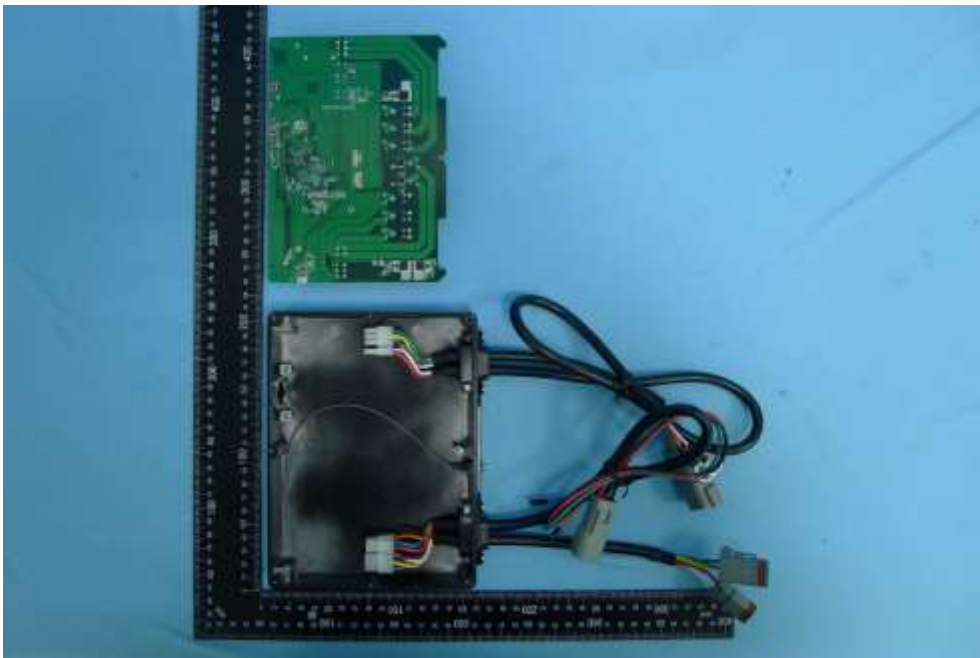

**Product: iN Command Control/Monitor System For Work Trailer Applications**

**Brand Name: iN-Command**

**Model Number: NCS40T**

### Internal Photograph

(1) EUT Photo

(2) EUT Photo

(3) EUT Photo

(4) EUT Photo

(5) EUT Photo

(6) EUT Photo

(7) EUT Photo