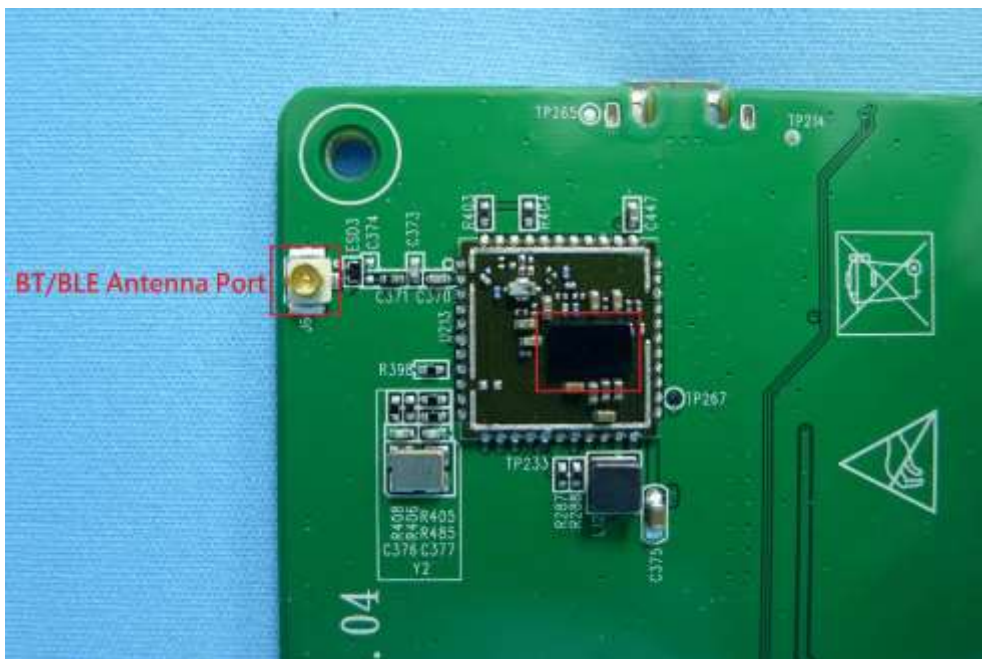

(8) EUT Photo