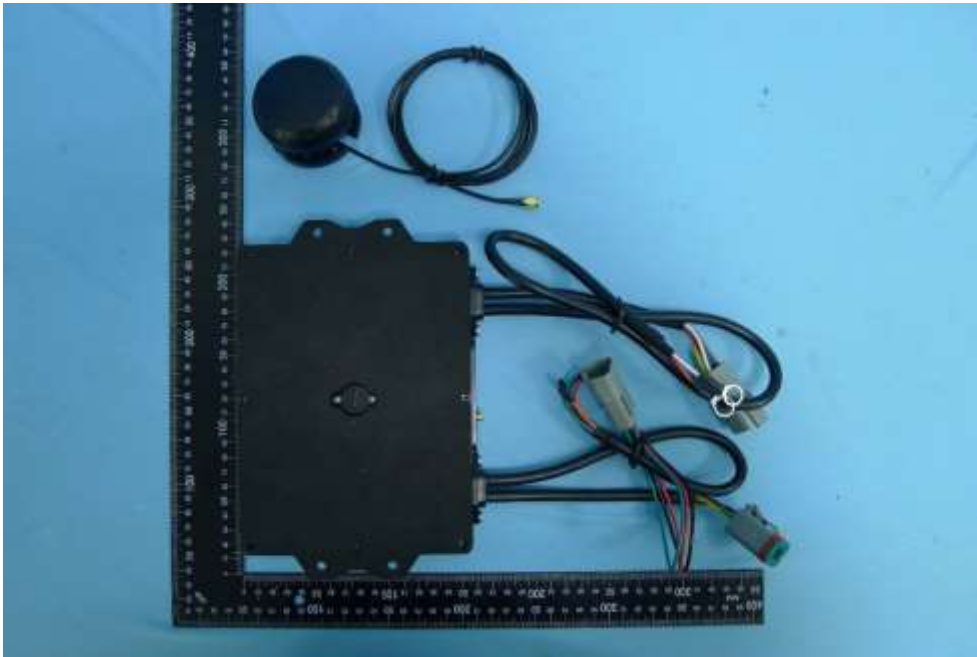

**Product: iN Command Control/Monitor System For Work Trailer Applications**

**Brand Name: iN-Command**

**Model Number: NCS40T**

### Internal Photograph

(1) EUT Photo

(2) EUT Photo

(3) EUT Photo

(4) EUT Photo

(5) EUT Photo

(6) EUT Photo

(7) EUT Photo