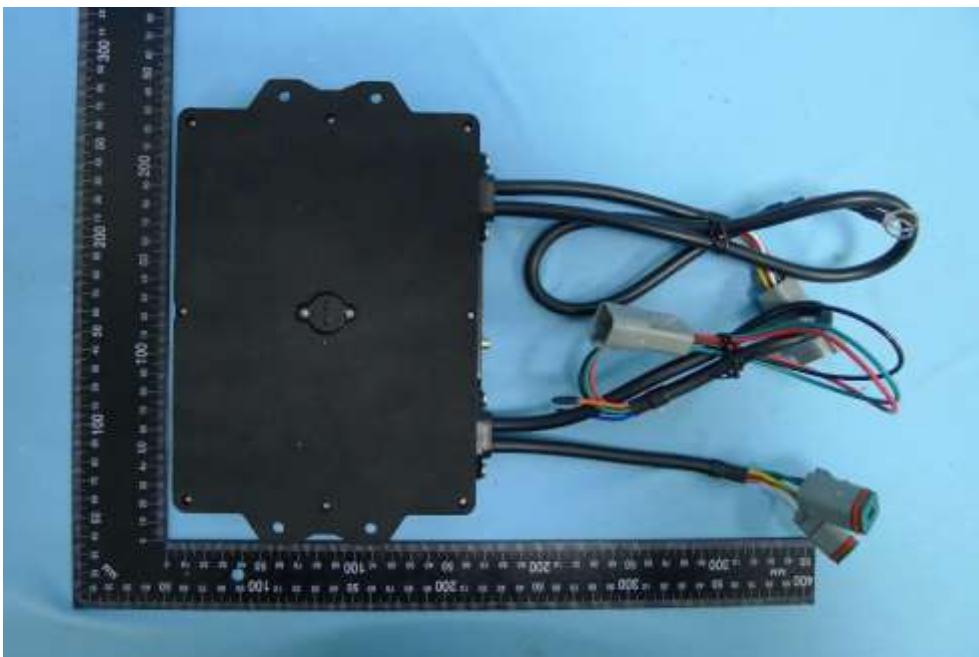

Product: iN Command Control/Monitor System For Work Trailer Applications Brand Name: iN-Command Model Number: NCS40T

External Photograph

(1) EUT Photo

(2) EUT Photo

(3) EUT Photo

(4) EUT Photo

(5) EUT Photo