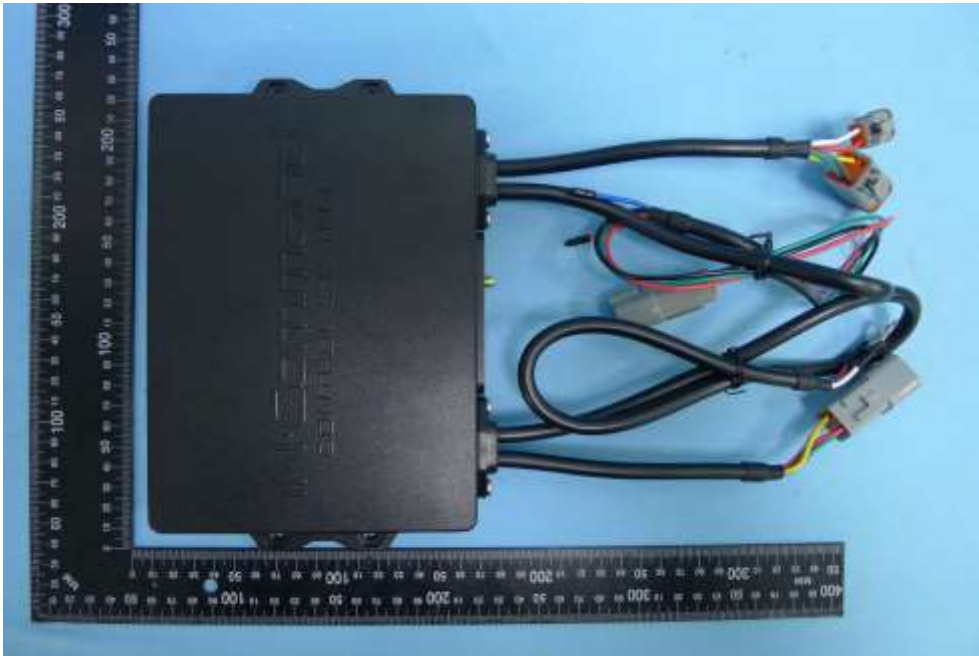

Product: iN Command Control/Monitor System For Work Trailer Applications Brand Name: iN-Command Model Number: NCS40T

External Photograph

(1) EUT Photo

(2) EUT Photo

(3) EUT Photo

(4) EUT Photo

(5) EUT Photo