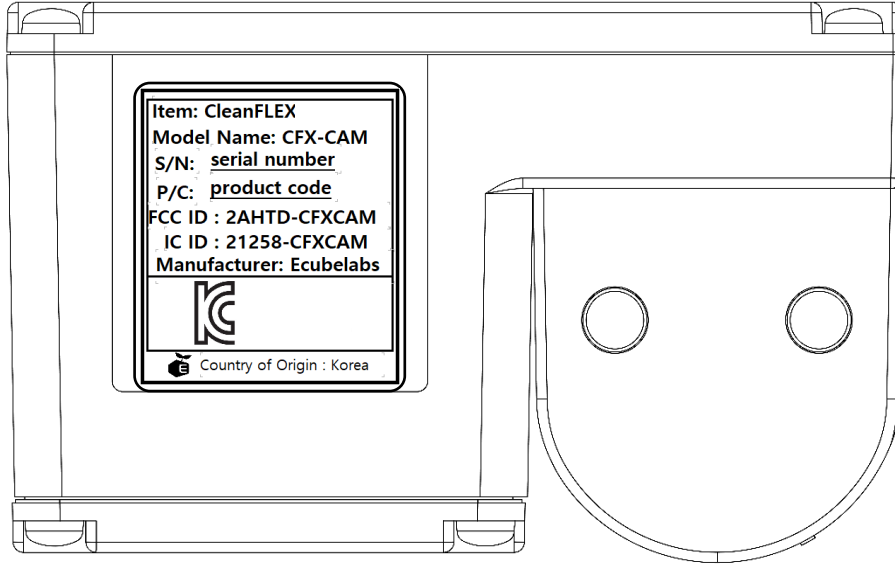

Label Information

1.Side view of EUT

2.Label Detail

Label Size: 26*29.5mm