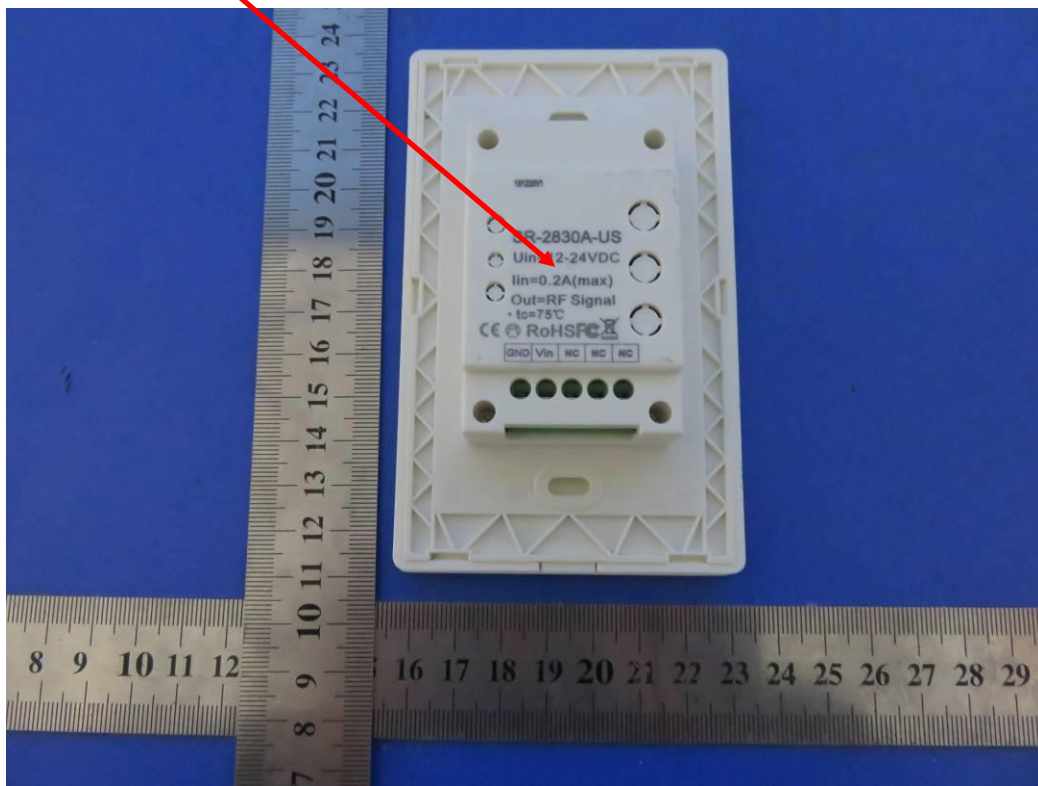

LABEL AND LOCATION

RF Sender
Model No.:SR-2830A(US)
FCC ID:2AHST-RF2830

Size: L3.0cm*W2.0cm

Label Location

Material: Tagboard
Glue: adhesive sticker
Font color: Black
Label color: White