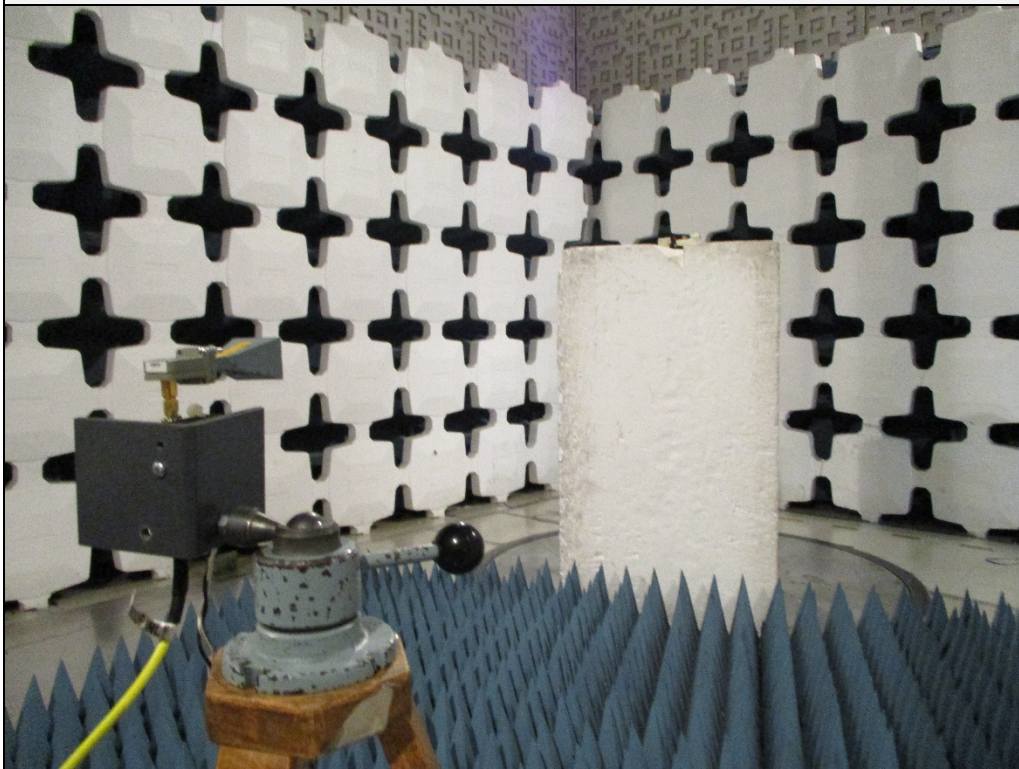

Test Setup for Spurious Radiated Emissions, 30-1000MHz – Antenna Polarization Horizontal

Test Setup for Spurious Radiated Emissions, 30-1000MHz – Antenna Polarization Vertical

Test Setup for Spurious Radiated Emissions, 1-18GHz – Antenna Polarization  
Horizontal

Test Setup for Spurious Radiated Emissions, 1-18GHz – Antenna Polarization  
Vertical

Test Setup for Spurious Radiated Emissions, 18-25GHz – Antenna Polarization  
Horizontal

Test Setup for Spurious Radiated Emissions, 18-25GHz – Antenna Polarization  
Vertical