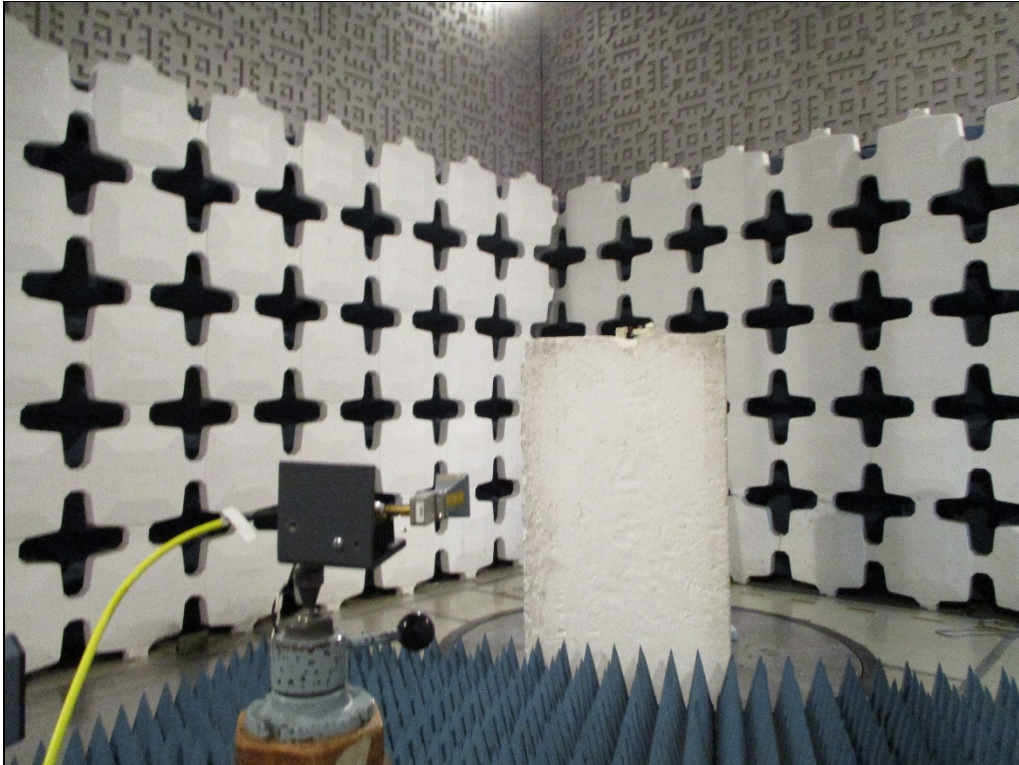

Test Setup for Spurious Radiated Emissions, 30-1000MHz – Antenna Polarization Horizontal

Test Setup for Spurious Radiated Emissions, 30-1000MHz – Antenna Polarization Vertical

Test Setup for Spurious Radiated Emissions, 1-18GHz – Antenna Polarization  
Horizontal

Test Setup for Spurious Radiated Emissions, 1-18GHz – Antenna Polarization  
Vertical

Test Setup for Spurious Radiated Emissions, 18-25GHz – Antenna Polarization  
Horizontal

Test Setup for Spurious Radiated Emissions, 18-25GHz – Antenna Polarization  
Vertical