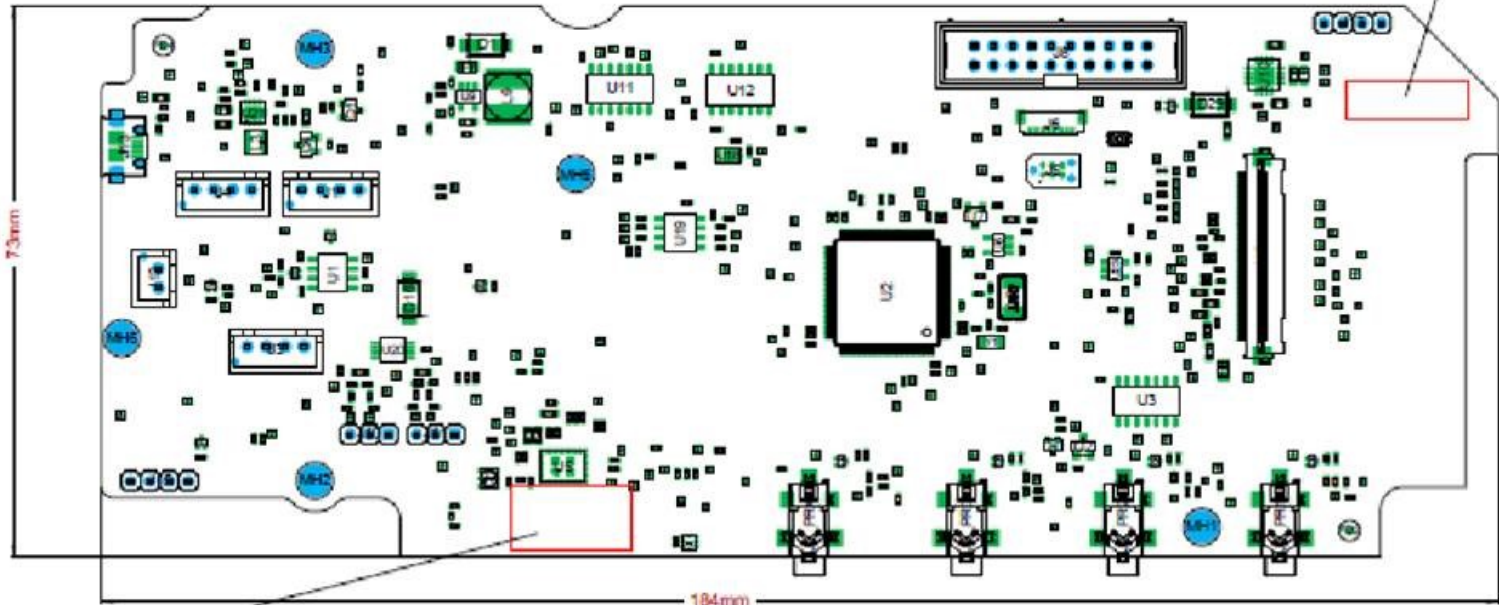

PLACE BARCODE LABEL

PRIMARY SIDE

73mm

184mm

PLACE FCC LABEL HERE

DIMENSIONS ARE FOR REFERENCE ONLY