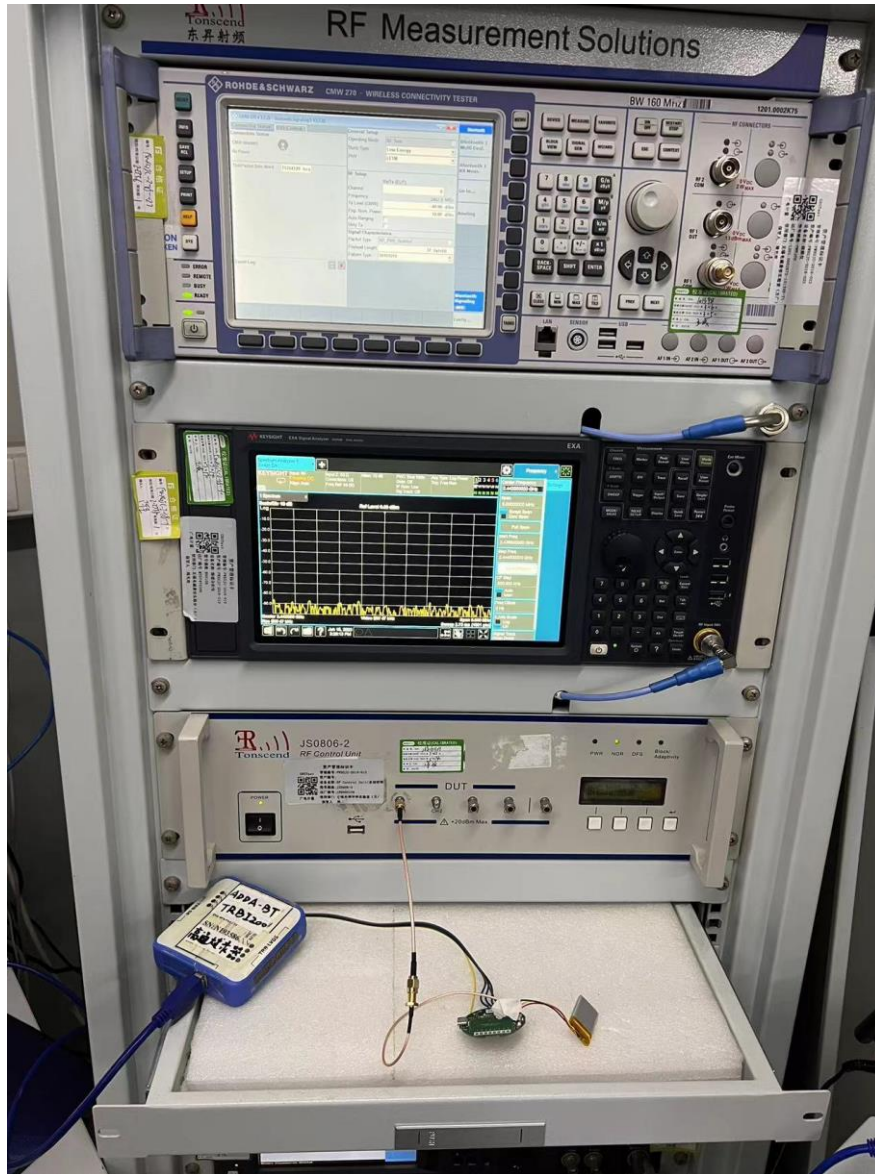

Attachment 3:

Test Setup Photo

Description: Conducted Test Setup

Description: AC Conducted Emissions Test Setup

Description: Radiated Emission Test Setup for 30MHz ~ 1GHz

Description: Radiated Emission Test Setup for Above 1GHz