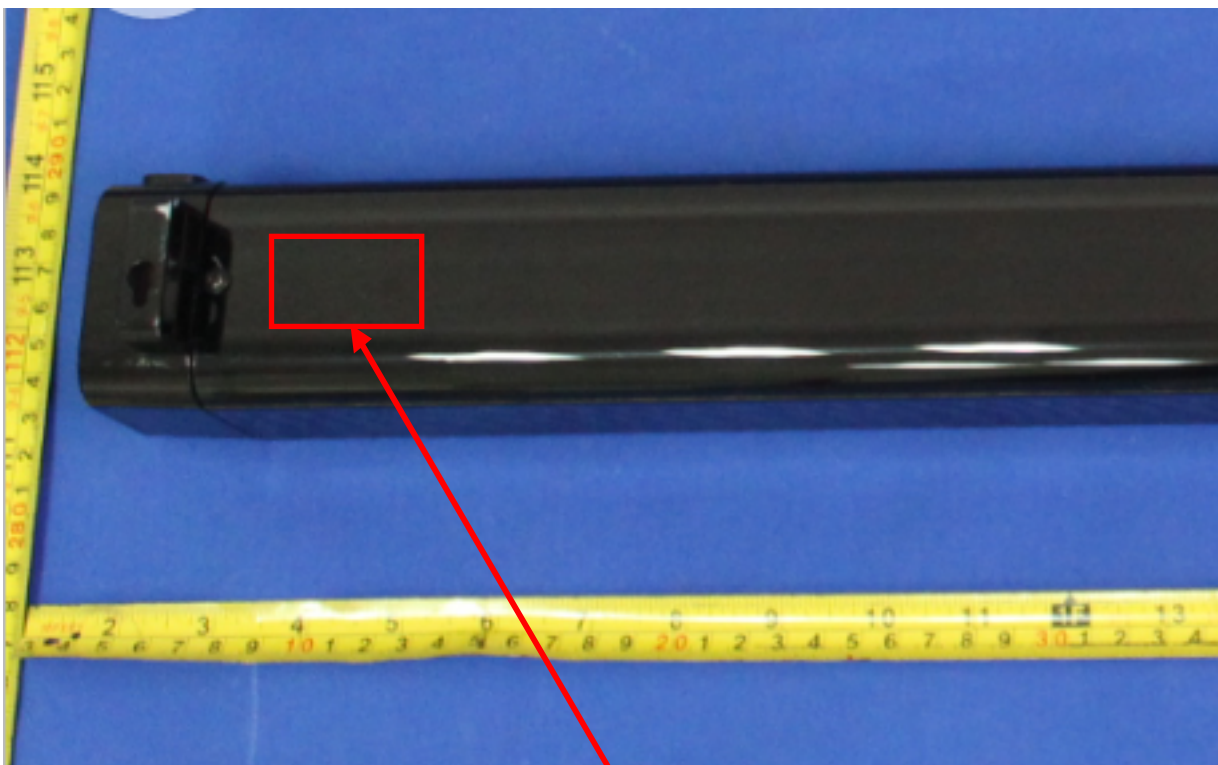

## Label Artwork and Location

Model: RT-238A

Label:

Size: L\*W =30\*25mm

Label Location