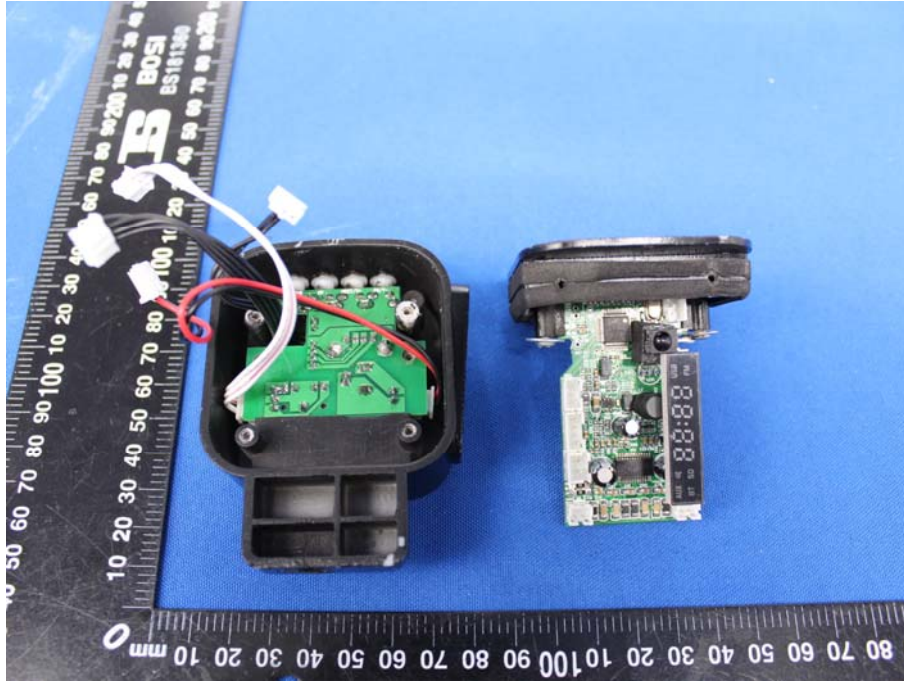

Appendix B: Photographs of EUT

Product: SOUNDBAR

Model: RT-238A

Internal Photos

BT Antenna