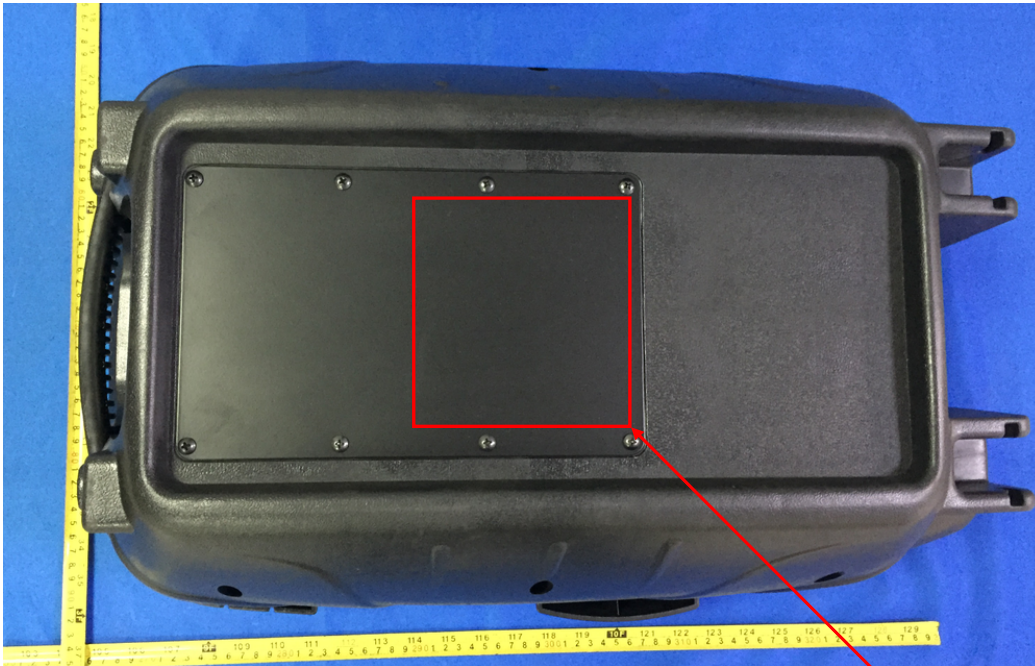

Label artwork and Location

Model: RM-812

Label:

Size: L*W=66*50mm

Label Location