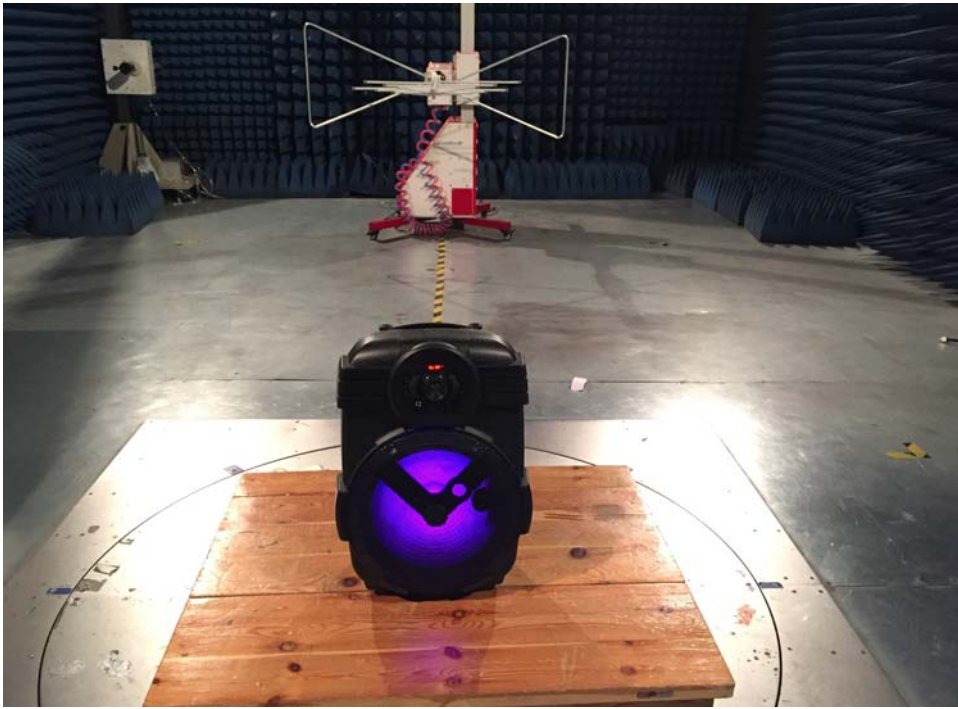

Appendix A: Photographs of Test Setup

Product: Portable Battery Speaker

Model: RM-812

Radiated Emission

Conducted Emission