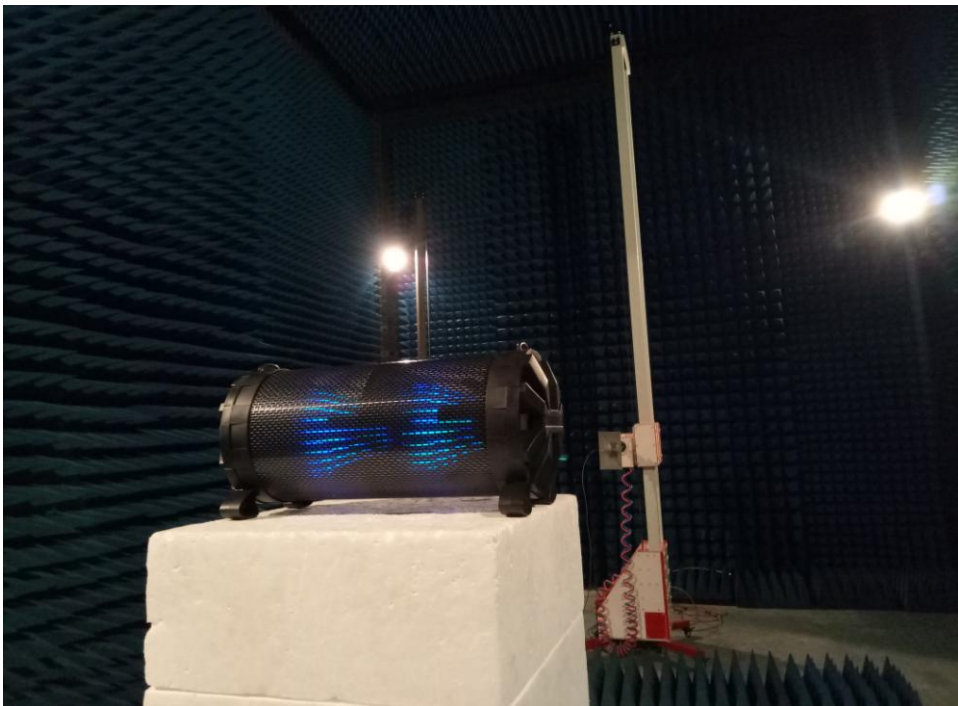

## Appendix B: Photographs of Test Setup

Product: BOOMBOX SPEAKER

Model: RM-626S

Radiated Emission

## Conducted Emission