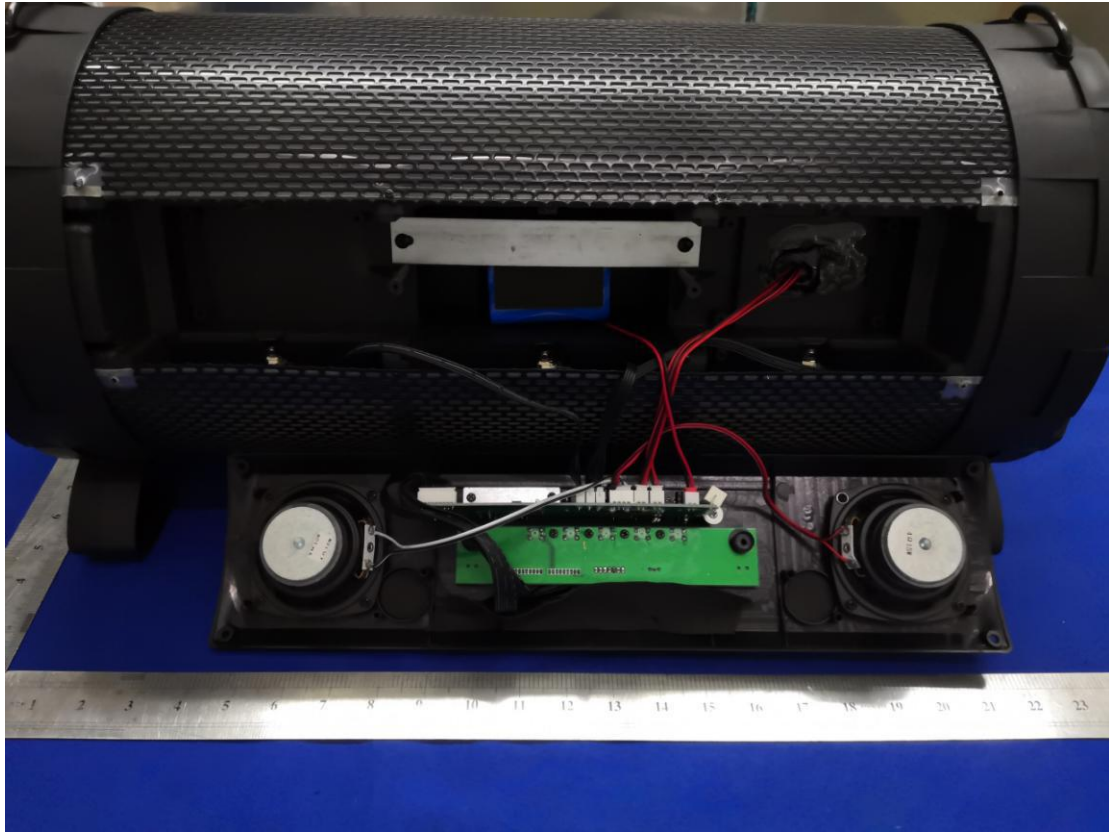

Internal photographs

FCC ID: 2AHSJ-MPD8APBZ

BT: PCB antenna