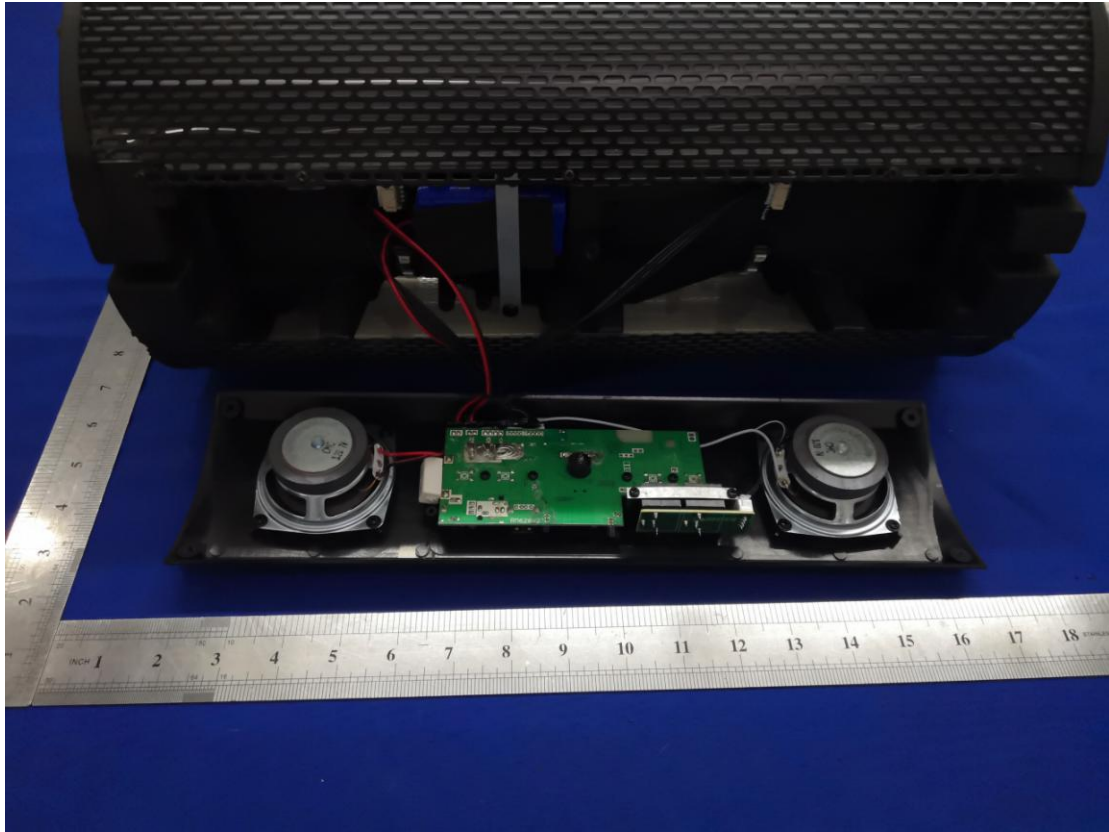

Internal photographs

FCC ID: 2AHSJ-MPD65APBZ

BT: PCB antenna