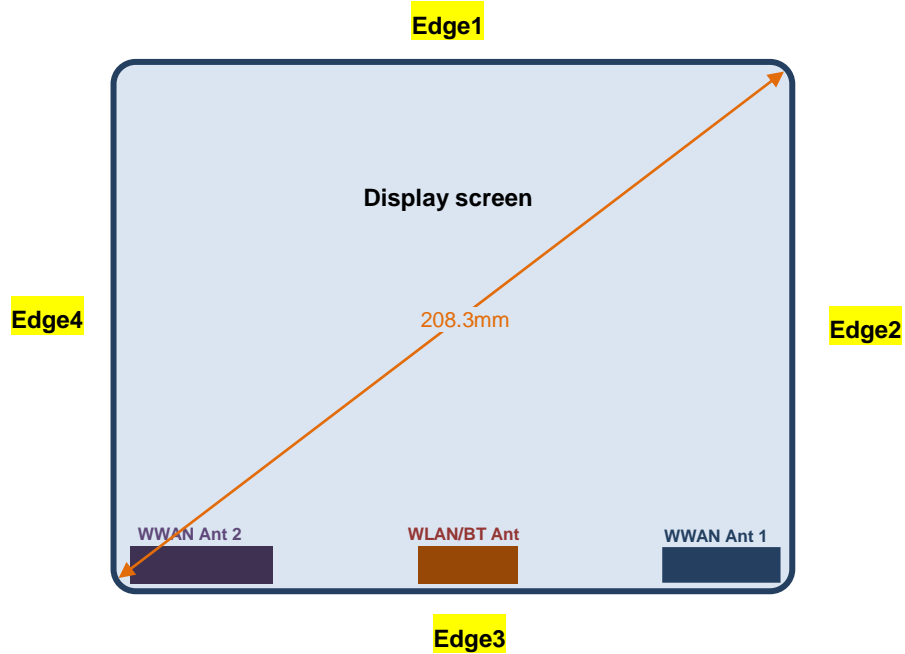

Appendix D. Antenna Location

Front View

Distance of the Antenna to the EUT surface/edge					
Antennas	Bottom Face	Edge1	Edge2	Edge3	Edge4
WWAN Antenna 1	≤ 5mm	134.8mm	≤ 5mm	≤ 5mm	124.7mm
WWAN Antenna 2	≤ 5mm	134.8mm	118.4mm	≤ 5mm	≤ 5mm
WLAN/BT Antenna	≤ 5mm	134.8mm	73.7mm	≤ 5mm	73.7mm

Appendix D. SAR Test Setup Photos

Bottom Face, Test Separation 0 mm

Edge2, Test Separation 0 mm

Edge3, Test Separation 0 mm

Edge4, Test Separation 0 mm