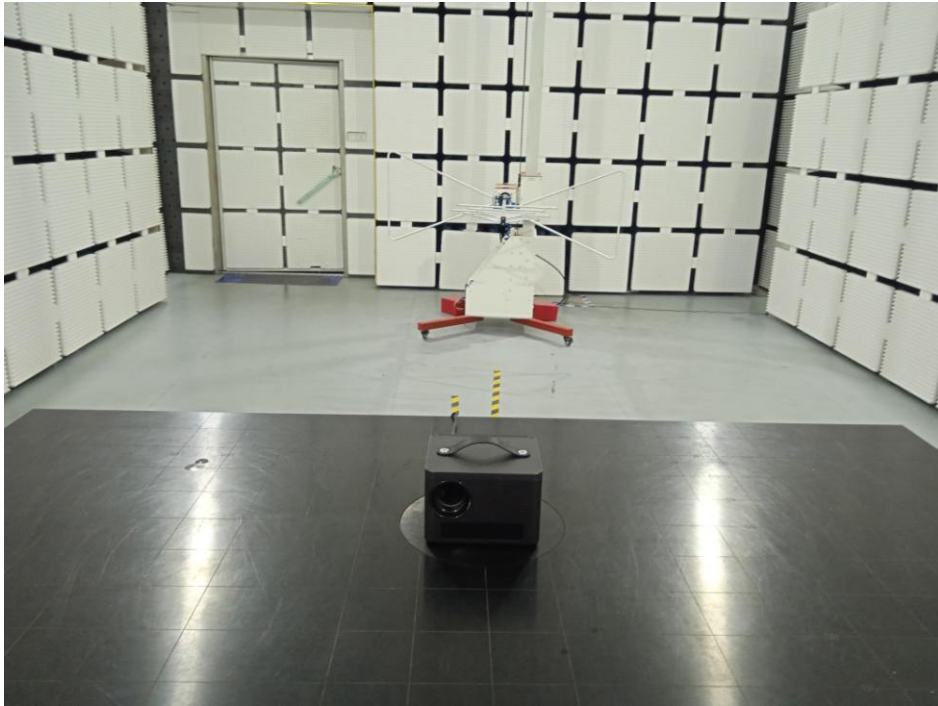

## Appendix B: Photographs of Test Setup

Product: Smart Projector  
Model: GT ONE  
Radiated Emission

## Conducted Emission