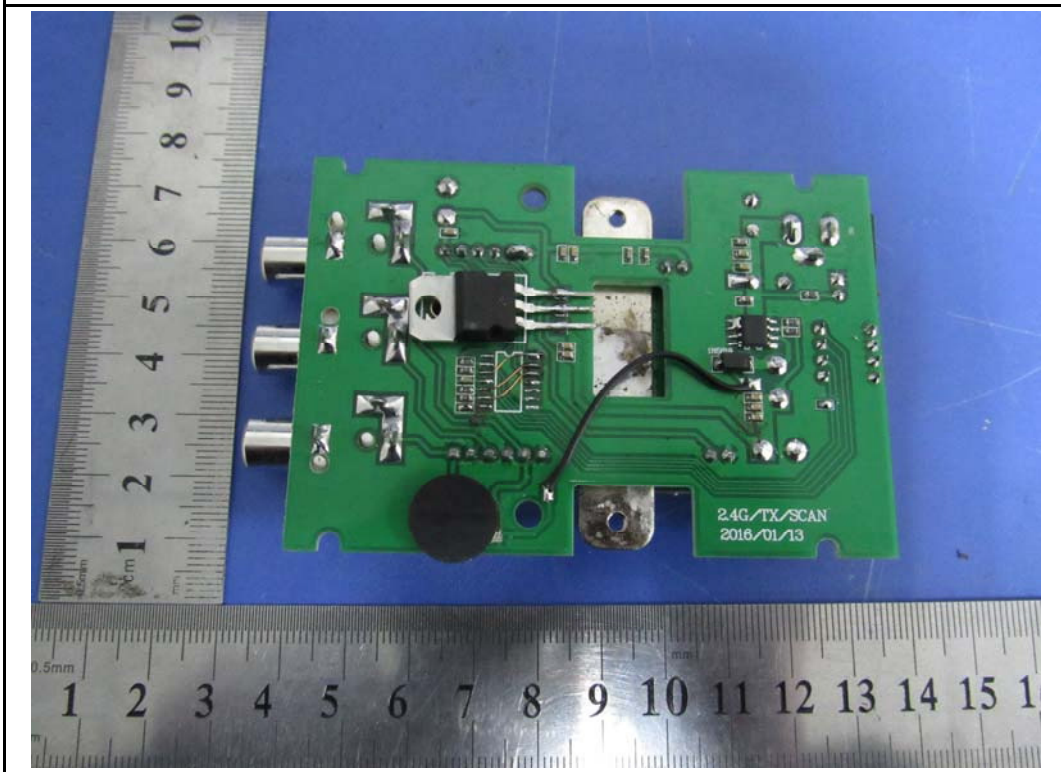

Annex B.ii. Photograph: EUT Internal Photo

EUT – Uncover Front View

EUT – Adapter Front View

EUT PCB1 - Front View

EUT PCB1 - Rear View

EUT PCB2 - Front View

EUT PCB2 - Rear View

EUT LED Light - Front View

EUT LED Light - Rear View

| | |
|-----------------|-----------------|
| Test Report No. | 16020248-FCC-R1 |
| Page | 38 of 45 |

EUT Antenna - Front View