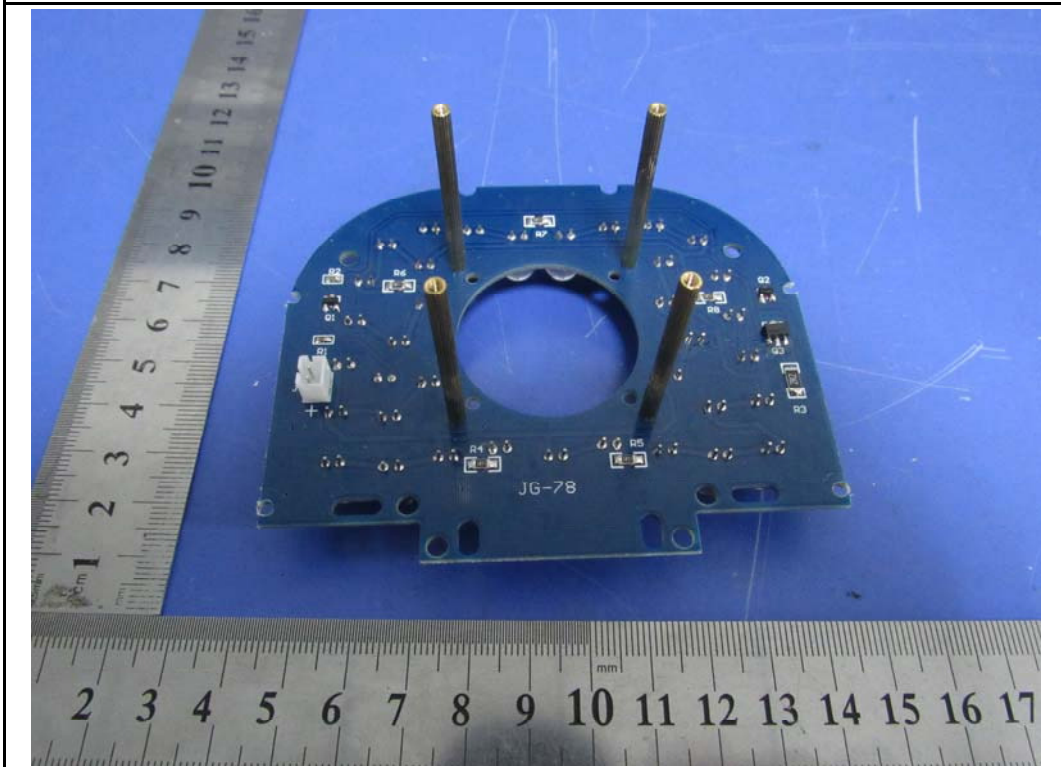

Annex B.ii. Photograph: EUT Internal Photo

EUT – Uncover Front View

EUT – Adapter Front View

EUT PCB1 - Front View

EUT PCB1 - Rear View

EUT PCB2 - Front View

EUT PCB2 - Rear View

EUT LED Light - Front View

EUT LED Light - Rear View

| | |
|-----------------|-----------------|
| Test Report No. | 16020248-FCC-R1 |
| Page | 38 of 45 |

EUT Antenna - Front View