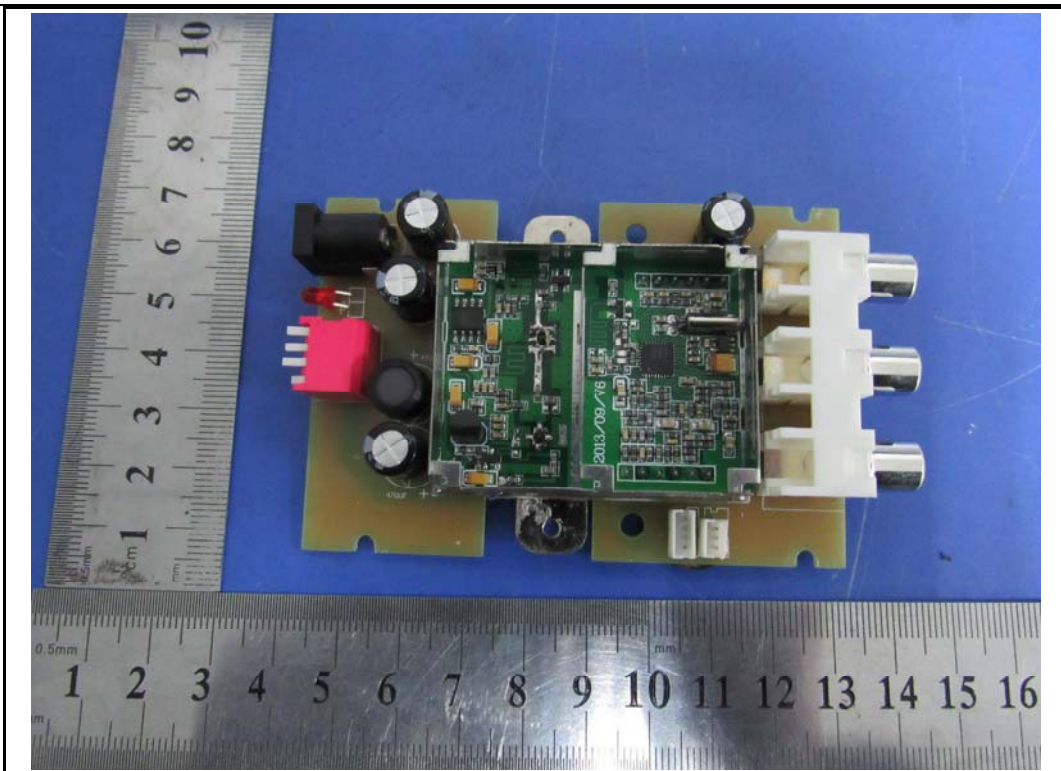

Annex B.ii. Photograph: EUT Internal Photo

EUT – Uncover Front View

EUT – Adapter Front View

EUT PCB1 - Front View

EUT PCB1 - Rear View

EUT PCB2 - Front View

EUT PCB2 - Rear View

EUT LED Light - Front View

EUT LED Light - Rear View

| | |
|-----------------|-----------------|
| Test Report No. | 16020248-FCC-R1 |
| Page | 38 of 45 |

EUT Antenna - Front View