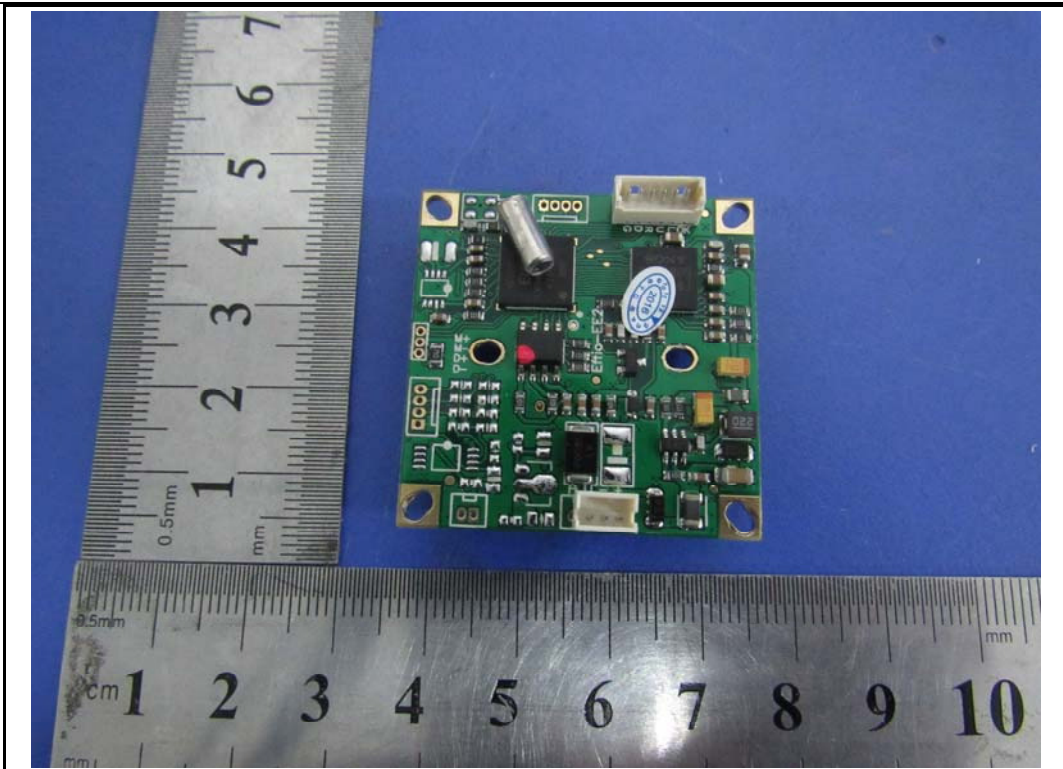

Annex B.ii. Photograph: EUT Internal Photo

EUT – Uncover Front View

EUT – Adapter Front View

EUT PCB1 - Front View

EUT PCB1 - Rear View

EUT PCB2 - Front View

EUT PCB2 - Rear View

EUT LED Light - Front View

EUT LED Light - Rear View

| | |
|-----------------|-----------------|
| Test Report No. | 16020248-FCC-R1 |
| Page | 38 of 45 |

EUT Antenna - Front View