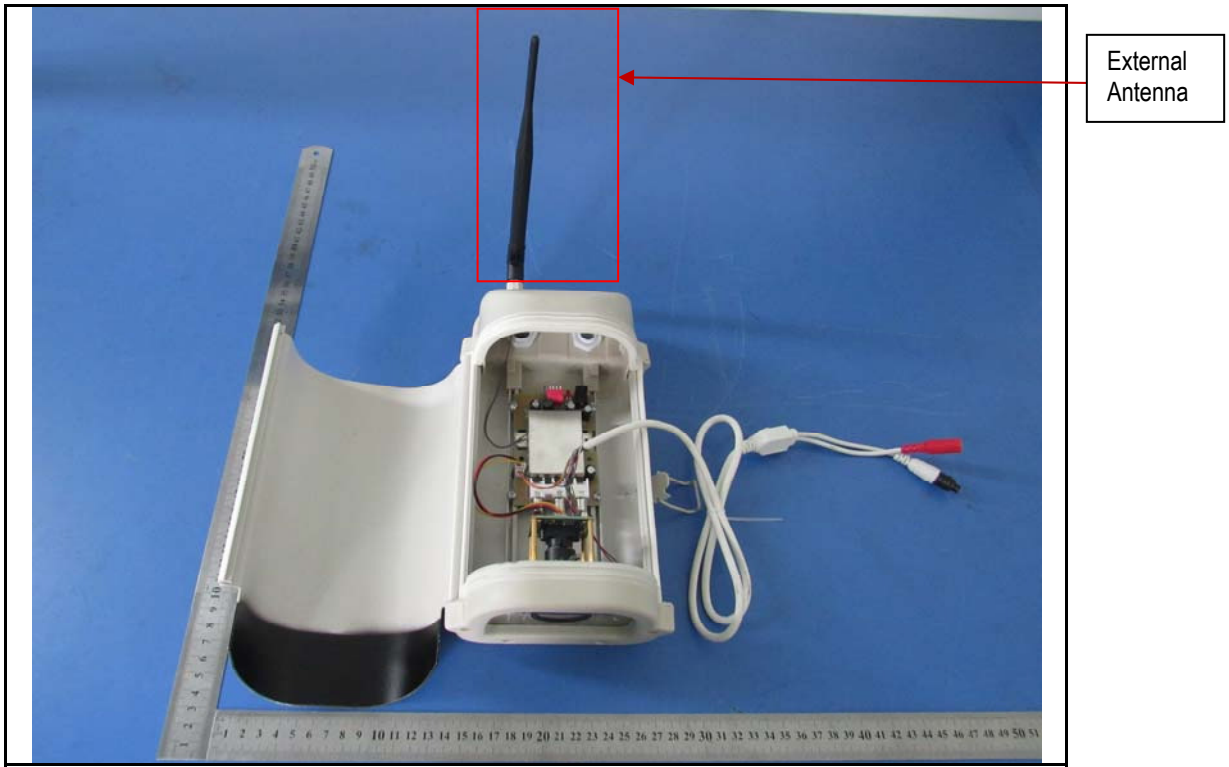

Annex B.ii. Photograph: EUT Internal Photo

EUT – Uncover Front View

EUT – Adapter Front View

EUT PCB1 - Front View

EUT PCB1 - Rear View

EUT PCB2 - Front View

EUT PCB2 - Rear View

EUT LED Light - Front View

EUT LED Light - Rear View

| | |
|-----------------|-----------------|
| Test Report No. | 16020248-FCC-R1 |
| Page | 38 of 45 |

EUT Antenna - Front View