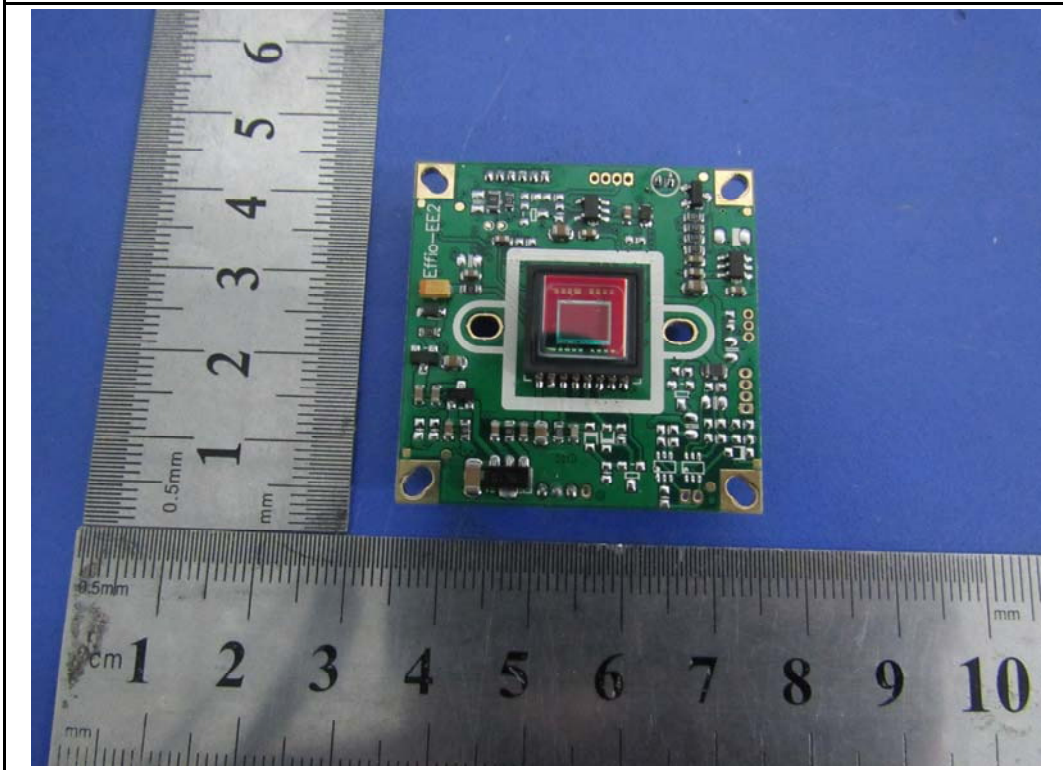

Annex B.ii. Photograph: EUT Internal Photo

EUT – Uncover Front View

EUT – Adapter Front View

EUT PCB1 - Front View

EUT PCB1 - Rear View

EUT PCB2 - Front View

EUT PCB2 - Rear View

EUT LED Light - Front View

EUT LED Light - Rear View

| | |
|-----------------|-----------------|
| Test Report No. | 16020248-FCC-R1 |
| Page | 38 of 45 |

EUT Antenna - Front View