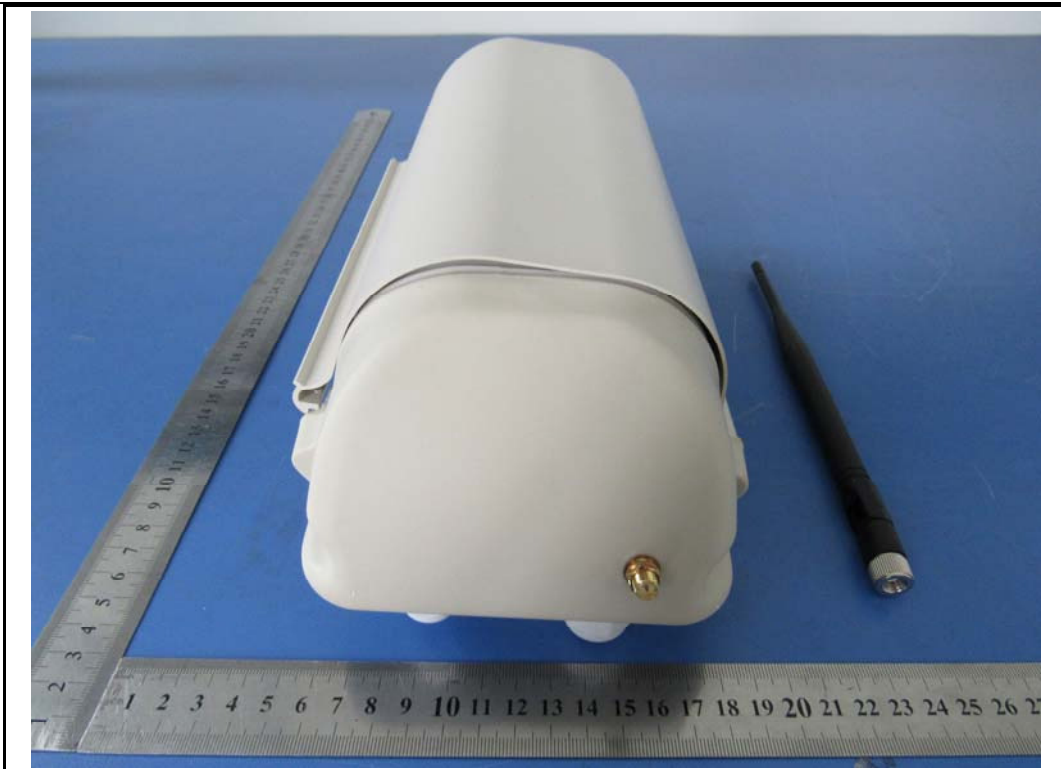

Annex B.ii. Photograph: EUT Internal Photo

EUT – Uncover Front View

EUT – Adapter Front View

EUT PCB1 - Front View

EUT PCB1 - Rear View

EUT PCB2 - Front View

EUT PCB2 - Rear View

EUT LED Light - Front View

EUT LED Light - Rear View

| | |
|-----------------|-----------------|
| Test Report No. | 16020248-FCC-R1 |
| Page | 38 of 45 |

EUT Antenna - Front View