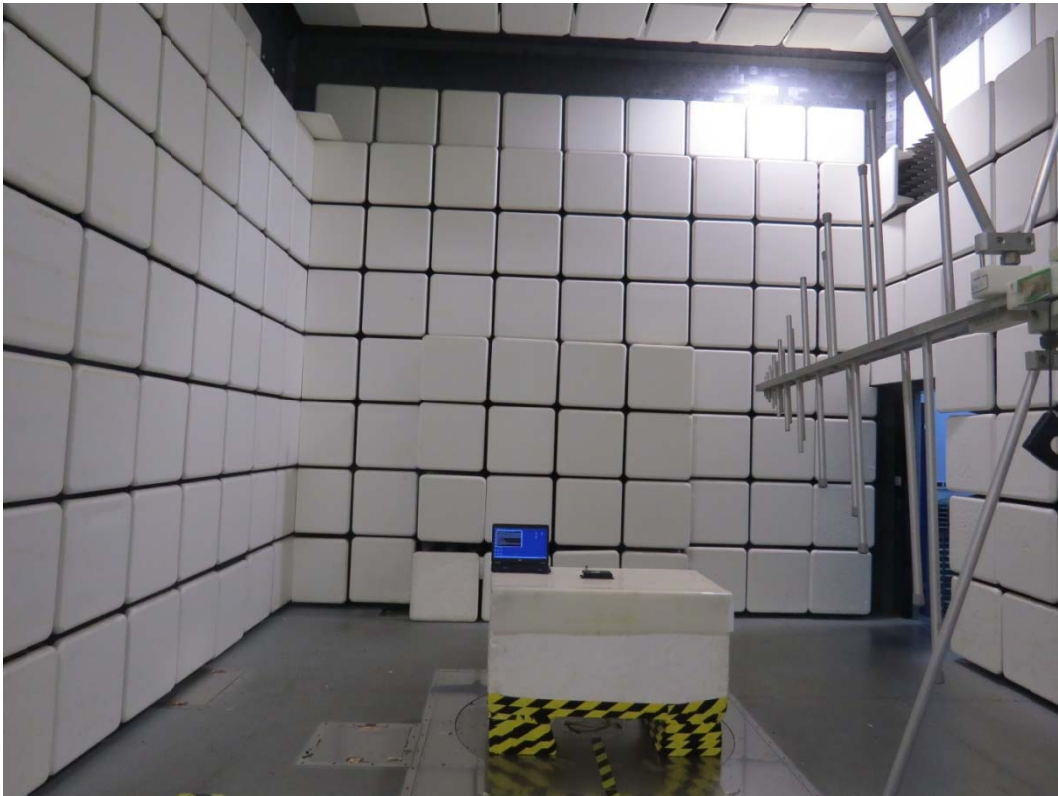

Part 22 / 24 / 27 Test Setup

30MHz-1GHz

1GHz-18GHz

Picture 1: Radiated Spurious Emissions Test setup