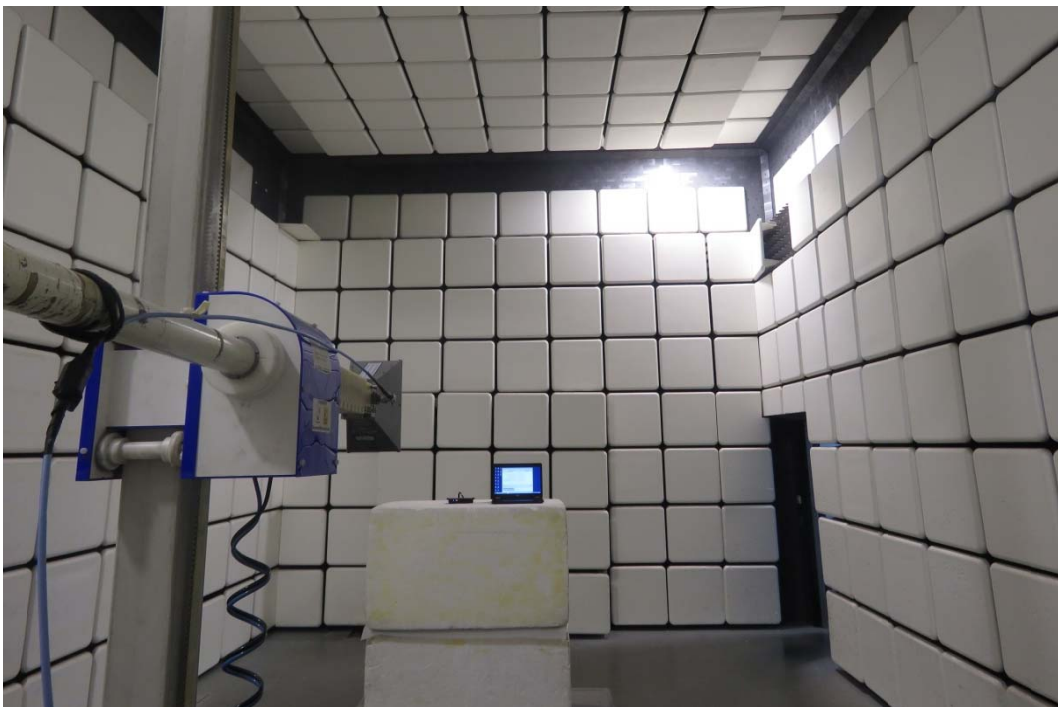

Part 22 / 24 / 27 Test Setup

30MHz-1GHz

1GHz-18GHz

Picture 1: Radiated Spurious Emissions Test setup