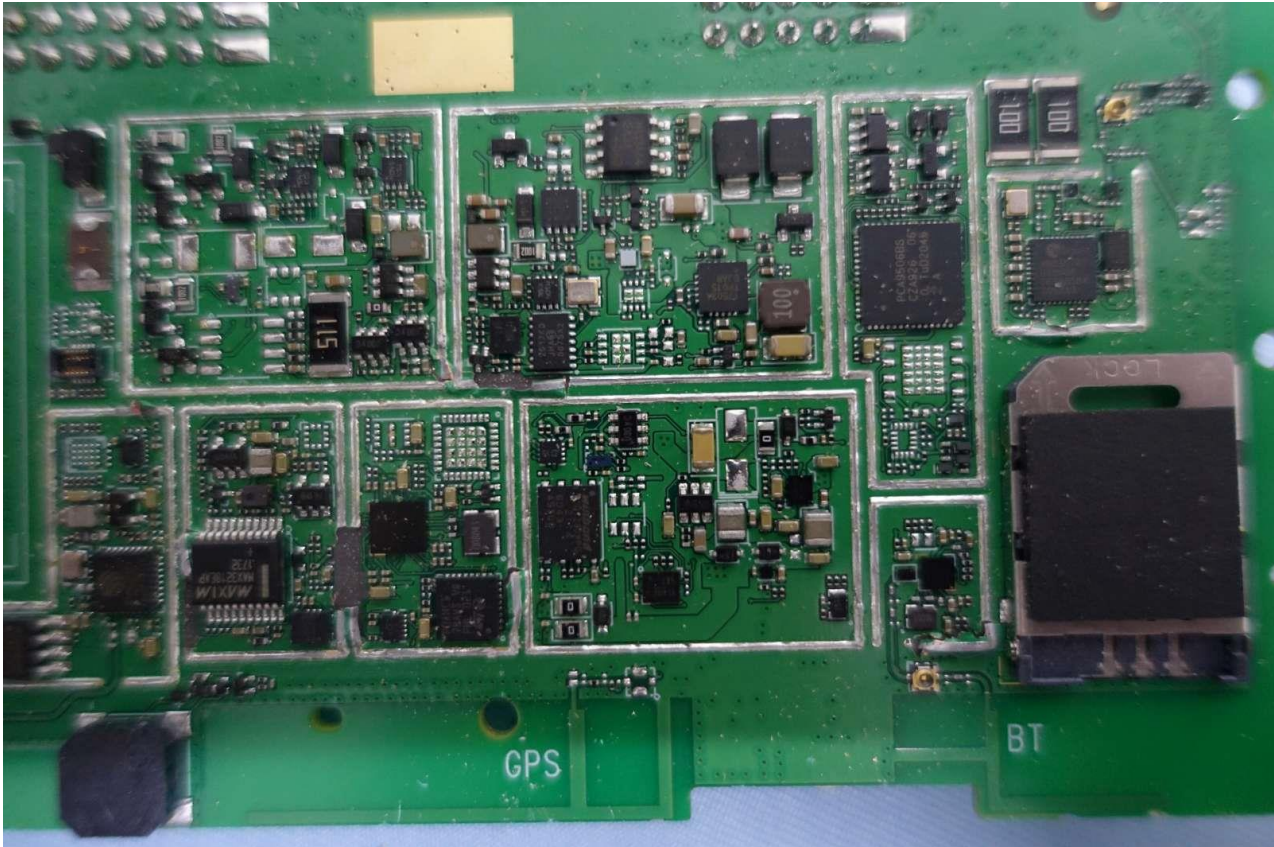

Model Name: FT7000MW