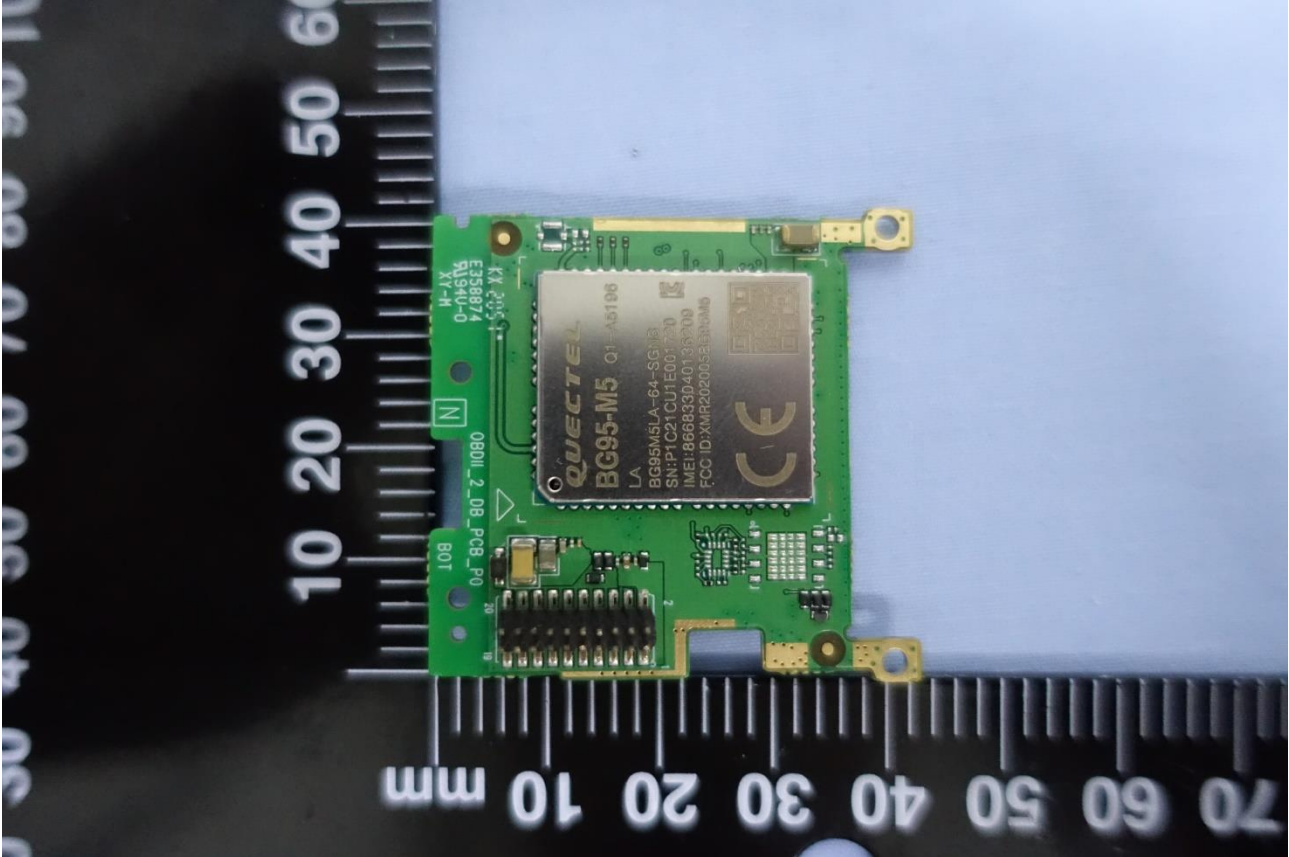

### 3. Internal Photograph of EUT

Brand Name: Positioning Universal / Model Name: FT2200MA

Brand Name: Positioning Universal / Model Name: FT2200MA

Brand Name: Positioning Universal / Model Name: FT2200MA

Brand Name: Positioning Universal / Model Name: FT2200MA

Brand Name: Positioning Universal / Model Name: FT2200MA

Brand Name: Positioning Universal / Model Name: FT2200MA

Brand Name: Positioning Universal / Model Name: FT2200MA