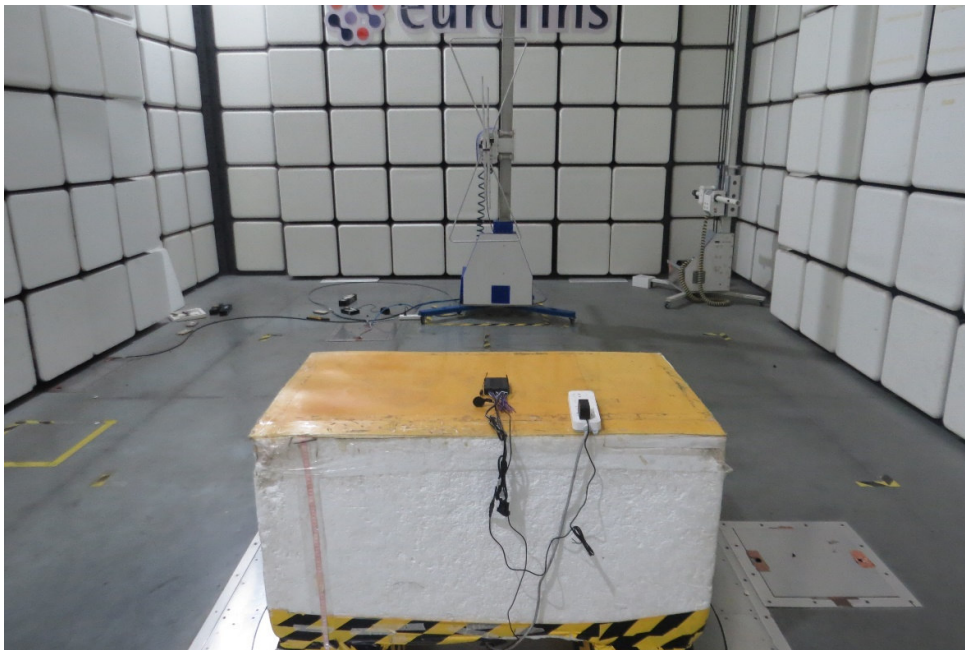

Part 22 / 24 / 27 / 90 Test Setup

9kHz-30MHz

30MHz-1GHz

1GHz-18GHz

18GHz - 26.5GHz

Picture 1: Radiated Spurious Emissions Test setup