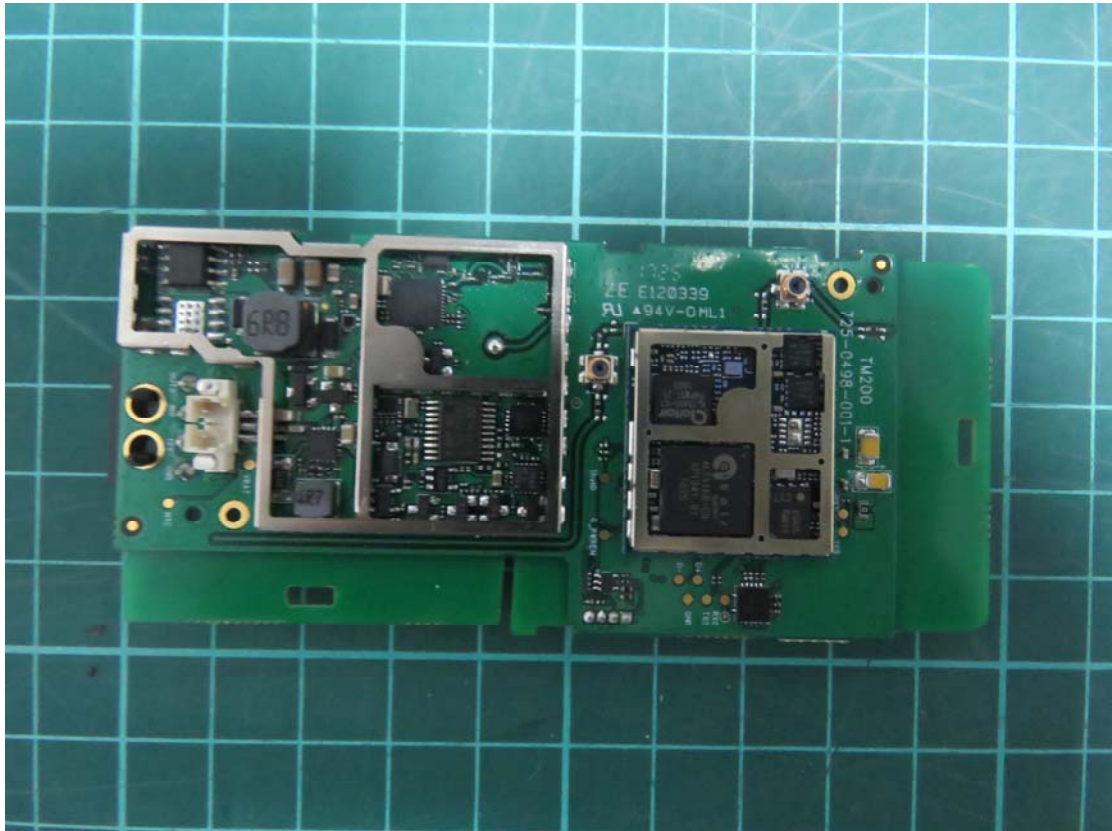

Internal Photo	
Company:	Positioning Universal Inc
FCC ID:	2AHRH-FJ1100L

Internal Photo	
Company:	Positioning Universal Inc
FCC ID:	2AHRH-FJ1100L